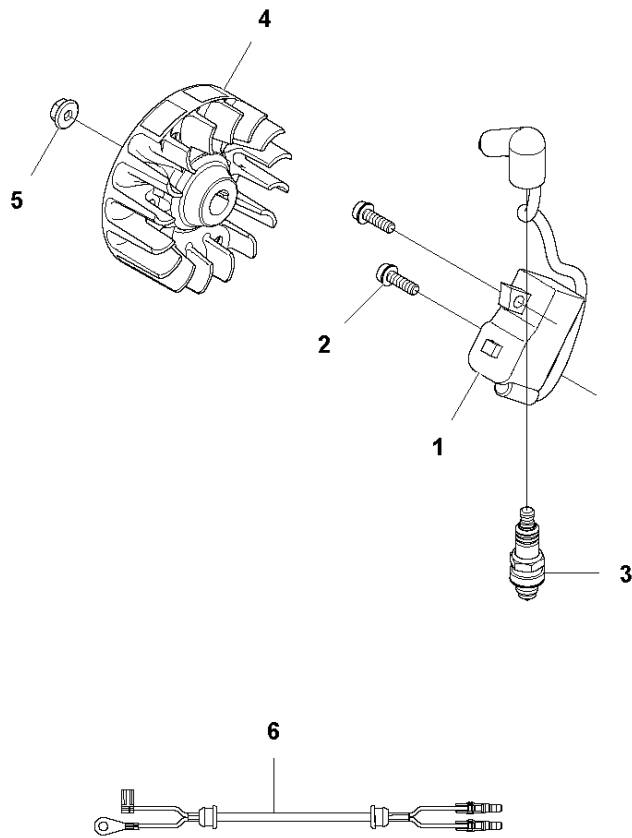

CARBURETOR & AIR FILTER

T22 LCS, 9666318-01, 2012-01

Ref	Part No	Description	Remark	QTY KIT
1	576 88 73-01	FILTER HOLDER ASSY		1
2	524 85 37-01	CHOKE BUTTON		1
3	574 24 27-01	AIR FILTER		1
4	578 18 83-01	FILTER COVER		1
5	537 21 32-02	KNOB		1
6	573 92 58-01	SCREW ITXSCFT		1
7	573 92 58-02	SCREW ITXSCFT		2
8	574 38 67-01	CARBURETTOR		1
9	522 91 12-01	INSULATION WALL		1
10	522 91 85-01	GASKET		1
11	525 76 09-04	SCREW ITXSCM		4
12	525 54 85-01	GASKET		1
13	579 22 88-01	DECAL		1

G T22LCS
STARTER

STARTER

T22 LCS, 9666318-01, 2012-01

Ref	Part No	Description	Remark	QTY	KIT
1	578 22 45-01	STARTER ASSY		1	
2	525 83 83-01	SPRING		1	1
3	525 59 38-01	STARTER PULLEY		1	1
4	525 59 40-01	SPRING		1	1
5	525 59 39-01	DRIVER		1	1
6	577 22 61-03	SCREW ITXSCT		1	1
7	574 28 69-01	STARTER CORD		1	1
8	577 27 16-01	STARTER HANDLE		1	1
9	573 92 58-01	SCREW ITXSCT		5	
10	525 75 51-01	SCREW ITXSCT		3	
11	579 22 87-01	DECAL		1	
12	503 87 33-05	STARTER PAWL		1	

H T22LCS
IGNITION SYSTEM

IGNITION SYSTEM

T22 LCS, 9666318-01, 2012-01

Ref	Part No	Description	Remark	QTY KIT
1	585 07 41-02	IGNITION SYSTEM		1
2	525 75 51-01	SCREW ITXSCFM		2
3	503 23 54-01	SPARK PLUG		1
4	537 24 96-02	FLYWHEEL		1
5	731 71 16-51	HEXAGON NUT FLANGE		1
6	574 48 89-01	SHORT CIRCUIT CABLE		1