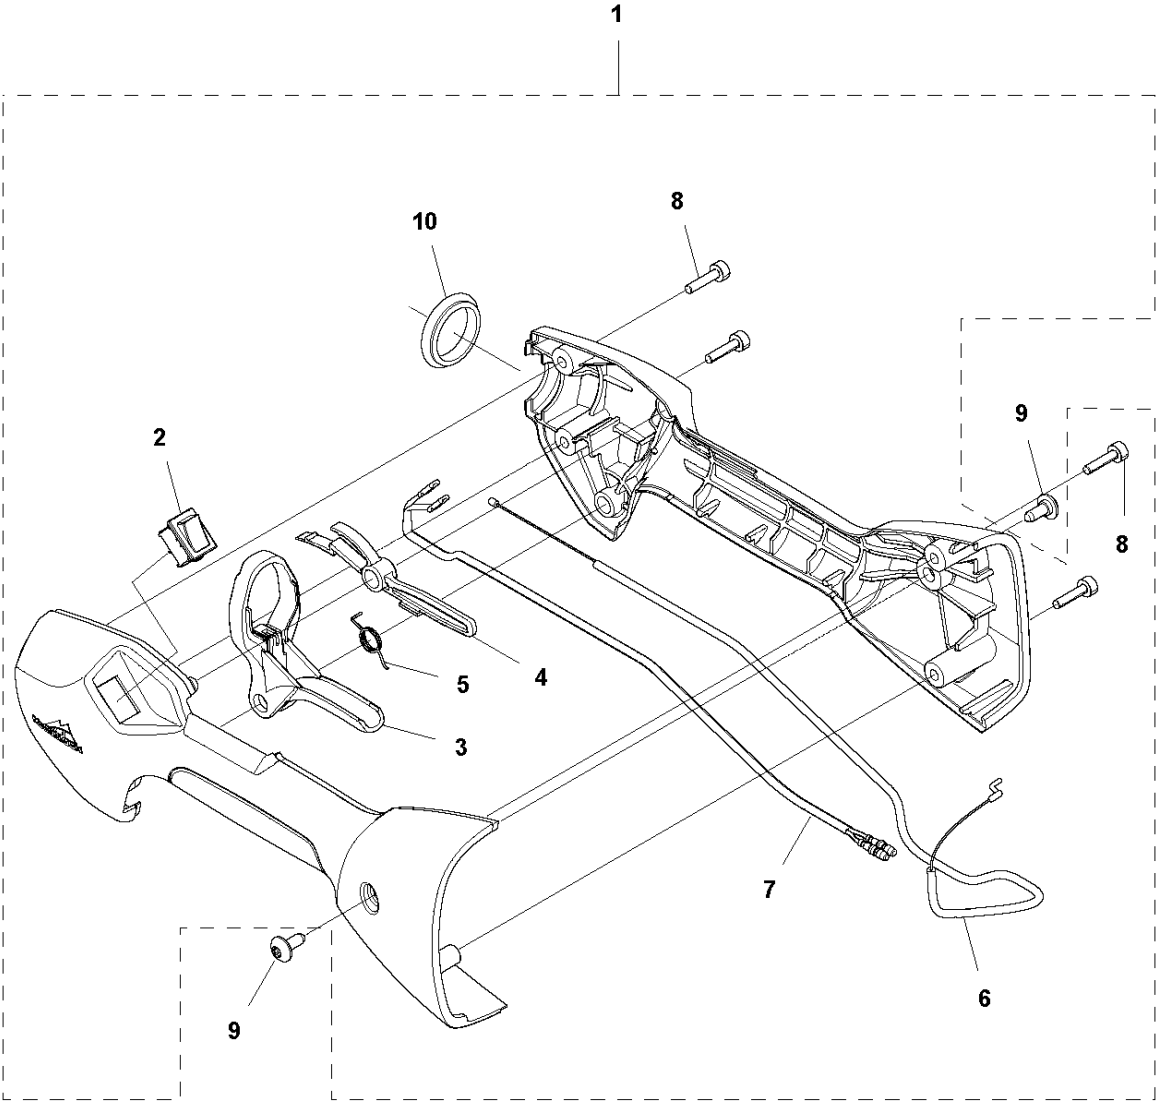

SPARE PARTS LIST

TRIMMERS/EDGERS

T22 LCS, 9666318-01, 2012-01

A T22LCS
SHAFT

SHAFT

T22 LCS, 9666318-01, 2012-01

Ref	Part No	Description	Remark	QTY	KIT
1	578 91 04-01	TUBE		1	
3	574 41 83-01	DRIVER		1	1
4	578 91 00-01	TUBE		1	
7	574 18 21-01	SCREW		1	4
9	578 83 63-01	COUPLER		1	4
11	574 29 02-02	HANDLE		1	
12	577 24 50-01	SCREW		1	
13	574 29 04-01	CLAMP		1	
14	577 24 49-01	WING NUT		1	

B T22LCS
THROTTLE CONTROLS

THROTTLE CONTROLS

T22 LCS, 9666318-01, 2012-01

Ref	Part No	Description	Remark	QTY	KIT
1	574 19 31-01	HANDLE ASSY		1	
2	575 31 58-01	STOP SWITCH		1	1
3	574 19 29-01	TRIGGER		1	1
4	574 19 28-01	THROTTLE LOCKOUT		1	1
5	576 85 17-01	SPRING		1	1
6	574 48 90-02	THROTTLE ASSY		1	1
7	574 48 88-01	SHORT CIRCUIT CABLE		1	1
8	574 44 40-01	SCREW ITXSCT		4	1
9	574 27 32-01	SCREW ITXPANT		2	
10	574 82 44-01	ANTIVIBRATION ELEMENT		1	1

D T22LCS
CLUTCH

CLUTCH

T22 LCS, 9666318-01, 2012-01

Ref	Part No	Description	Remark	QTY	KIT
1	578 22 41-01	CLUTCH COVER ASSY		1	
2	525 59 37-01	CLUTCH DRUM ASSY		1	1
3	735 31 12-00	CIRCLIP		1	1
4	731 23 14-01	HEXAGON NUT		1	1
5	525 75 51-04	SCREW ITXSCFM		1	
6	525 75 51-01	SCREW ITXSCFM		3	
8	537 03 22-01	CLUTCH ASSY		1	
9	503 81 60-01	CLUTCH SPRING		1	8
10	537 04 68-02	WASHER		1	
11	537 04 67-02	WASHER		1	
12	503 84 29-02	SCREW		2	

CARBURETOR & AIR FILTER

T22 LCS, 9666318-01, 2012-01

Ref	Part No	Description	Remark	QTY KIT
1	576 88 73-01	FILTER HOLDER ASSY		1
2	524 85 37-01	CHOKE BUTTON		1
3	574 24 27-01	AIR FILTER		1
4	578 18 83-01	FILTER COVER		1
5	537 21 32-02	KNOB		1
6	573 92 58-01	SCREW ITXSCFT		1
7	573 92 58-02	SCREW ITXSCFT		2
8	574 38 67-01	CARBURETTOR		1
9	522 91 12-01	INSULATION WALL		1
10	522 91 85-01	GASKET		1
11	525 76 09-04	SCREW ITXSCM		4
12	525 54 85-01	GASKET		1
13	579 22 88-01	DECAL		1