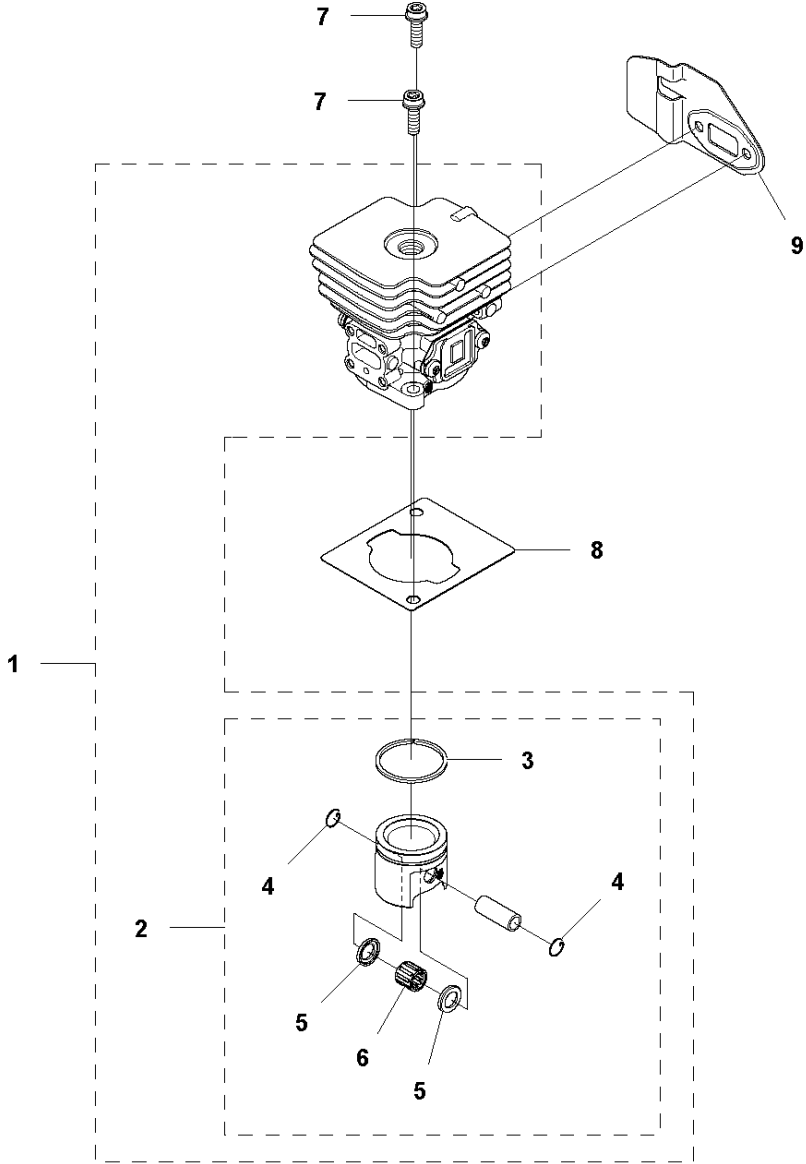

G T22LCS
STARTER

STARTER

T22 LCS, 9666318-01, 2012-01

Ref	Part No	Description	Remark	QTY	KIT
1	578 22 45-01	STARTER ASSY		1	
2	525 83 83-01	SPRING		1	1
3	525 59 38-01	STARTER PULLEY		1	1
4	525 59 40-01	SPRING		1	1
5	525 59 39-01	DRIVER		1	1
6	577 22 61-03	SCREW ITXSCT		1	1
7	574 28 69-01	STARTER CORD		1	1
8	577 27 16-01	STARTER HANDLE		1	1
9	573 92 58-01	SCREW ITXSCT		5	
10	525 75 51-01	SCREW ITXSCT		3	
11	579 22 87-01	DECAL		1	
12	503 87 33-05	STARTER PAWL		1	

H T22LCS
IGNITION SYSTEM

IGNITION SYSTEM

T22 LCS, 9666318-01, 2012-01

Ref	Part No	Description	Remark	QTY KIT
1	585 07 41-02	IGNITION SYSTEM		1
2	525 75 51-01	SCREW ITXSCFM		2
3	503 23 54-01	SPARK PLUG		1
4	537 24 96-02	FLYWHEEL		1
5	731 71 16-51	HEXAGON NUT FLANGE		1
6	574 48 89-01	SHORT CIRCUIT CABLE		1

J T22LCS
CYLINDER & PISTON

CYLINDER PISTON

T22 LCS, 9666318-01, 2012-01

Ref	Part No	Description	Remark	QTY KIT	
1	577 38 03-01	CYLINDER			
2	510 22 36-02	PISTON ASSY		1	1
3	505 15 58-01	PISTON RING		1	1,2
4	737 44 08-00	CIRCLIP		2	1,2
5	525 57 77-01	WASHER		2	1,2
6	575 50 49-01	NEEDLE BEARING		1	1,2
7	525 75 51-02	SCREW ITXSCFM		2	
8	522 91 84-01	GASKET		1	
9	522 99 74-01	AIR CONDUCTOR		1	