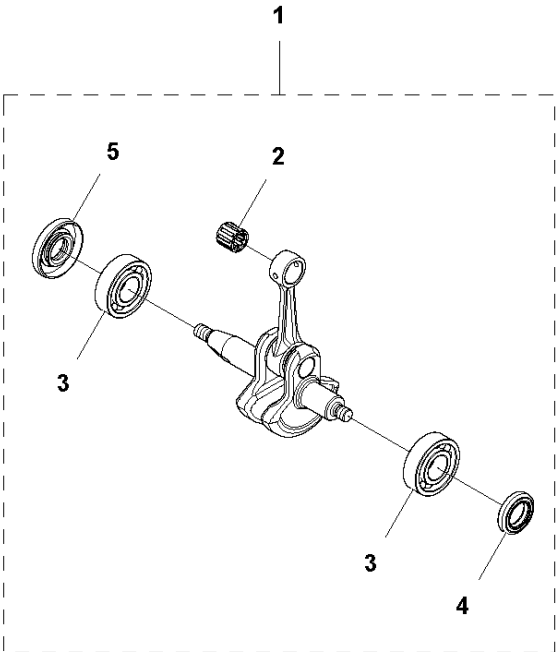

J T22LCS
CYLINDER & PISTON

CYLINDER PISTON

T22 LCS, 9666318-01, 2012-01

Ref	Part No	Description	Remark	QTY KIT	
1	577 38 03-01	CYLINDER			
2	510 22 36-02	PISTON ASSY		1	1
3	505 15 58-01	PISTON RING		1	1,2
4	737 44 08-00	CIRCLIP		2	1,2
5	525 57 77-01	WASHER		2	1,2
6	575 50 49-01	NEEDLE BEARING		1	1,2
7	525 75 51-02	SCREW ITXSCFM		2	
8	522 91 84-01	GASKET		1	
9	522 99 74-01	AIR CONDUCTOR		1	

K T22LCS
CRANK SHAFT

CRANKSHAFT

T22 LCS, 9666318-01, 2012-01

Ref	Part No	Description	Remark	QTY	KIT
1	577 38 05-01	CRANKSHAFT		1	
2	575 50 49-01	NEEDLE BEARING		1	1
3	738 21 01-10	BALL BEARING		2	1
4	503 26 02-02	SEALING RING		1	1
5	574 48 20-01	RADIAL SEAL		1	1