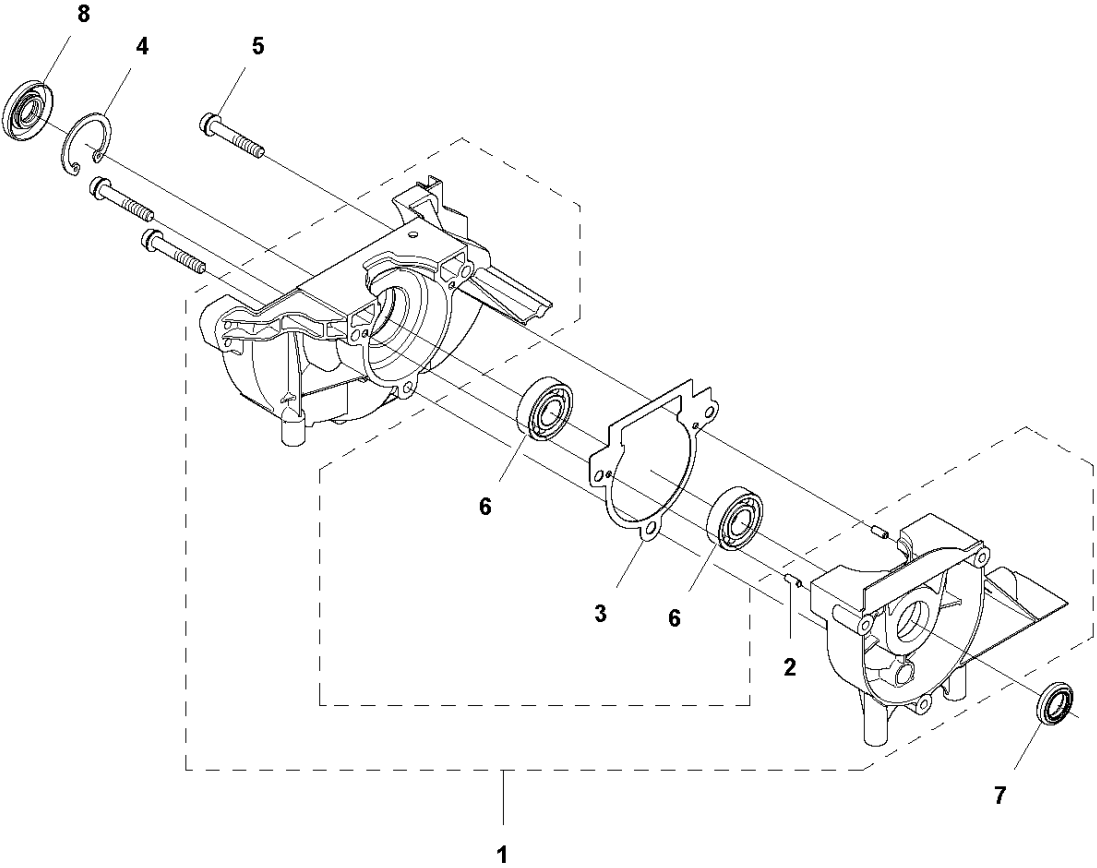

L T22LCS
CRANKCASE

CRANKCASE

T22 LCS, 9666318-01, 2012-01

Ref	Part No	Description	Remark	QTY	KIT
1	522 87 83-01	CRANKCASE ASSY		1	
2	522 87 84-01	PIN		2	1
3	522 91 83-01	GASKET		1	
4	735 31 28-10	CIRCLIP		1	
5	525 75 51-03	SCREW ITXSCFM		3	
6	738 21 01-10	BALL BEARING		2	
7	503 26 02-02	SEALING RING		1	
8	574 48 20-01	RADIAL SEAL		1