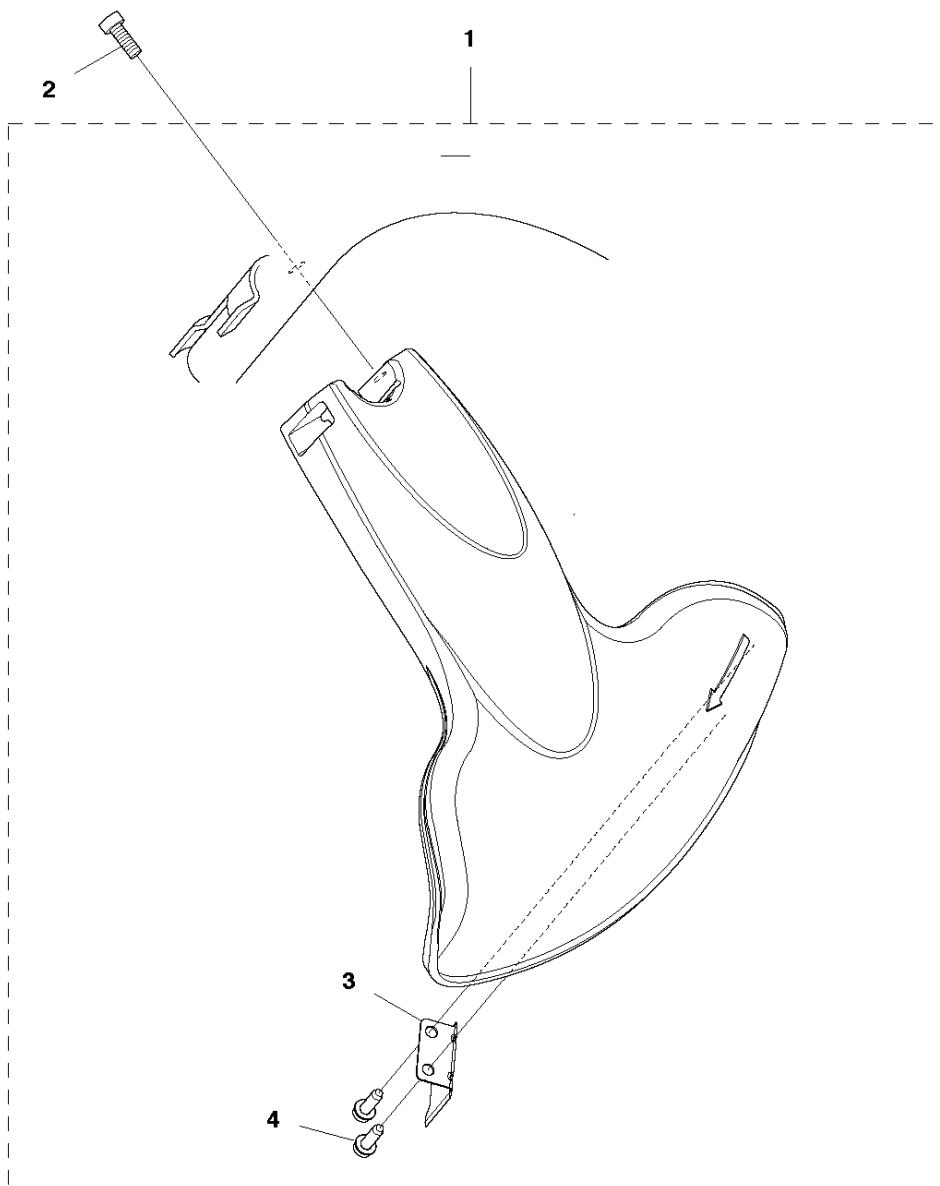

M T22LCS
ACCESSORIES

ACCESSORIES

T22 LCS, 9666318-01, 2012-01

Ref	Part No	Description	Remark	QTY	KIT
1	574 61 31-01	TRIMMER GUARD ASSY		1	
2	522 75 19-01	SCREW ITXSCFM		1	
3	574 52 34-01	KNIFE		1	1
4	573 92 58-01	SCREW ITXSCFT		2	1
5	575 73 82-01	COMBINATION WRENCH		1