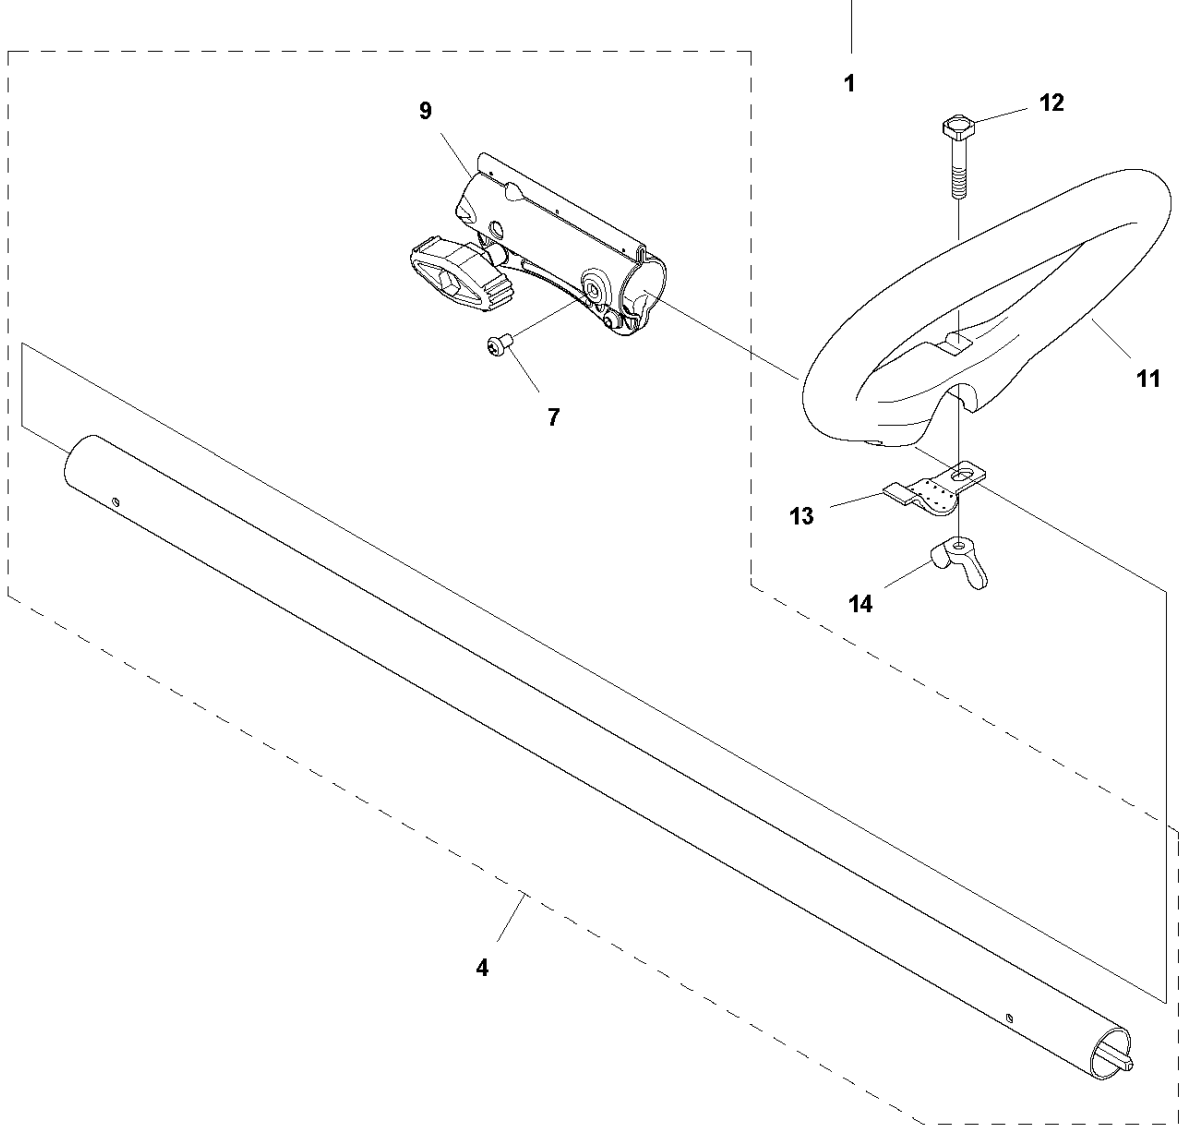

SPARE PARTS LIST

TRIMMERS/EDGERS

T22 LCS, 9666318-01, 2012-01

A T22LCS
SHAFT

SHAFT

T22 LCS, 9666318-01, 2012-01

Ref	Part No	Description	Remark	QTY	KIT
1	578 91 04-01	TUBE		1	
3	574 41 83-01	DRIVER		1	1
4	578 91 00-01	TUBE		1	
7	574 18 21-01	SCREW		1	4
9	578 83 63-01	COUPLER		1	4
11	574 29 02-02	HANDLE		1	
12	577 24 50-01	SCREW		1	
13	574 29 04-01	CLAMP		1	
14	577 24 49-01	WING NUT		1	

B T22LCS
THROTTLE CONTROLS

THROTTLE CONTROLS

T22 LCS, 9666318-01, 2012-01

Ref	Part No	Description	Remark	QTY	KIT
1	574 19 31-01	HANDLE ASSY		1	
2	575 31 58-01	STOP SWITCH		1	1
3	574 19 29-01	TRIGGER		1	1
4	574 19 28-01	THROTTLE LOCKOUT		1	1
5	576 85 17-01	SPRING		1	1
6	574 48 90-02	THROTTLE ASSY		1	1
7	574 48 88-01	SHORT CIRCUIT CABLE		1	1
8	574 44 40-01	SCREW ITXSCT		4	1
9	574 27 32-01	SCREW ITXPANT		2	
10	574 82 44-01	ANTIVIBRATION ELEMENT		1	1

C T22LCS
FUEL TANK

FUEL TANK

T22 LCS, 9666318-01, 2012-01

Ref	Part No	Description	Remark	QTY	KIT
1	577 04 48-01	FUEL TANK		1	
2	574 26 30-01	GROMMET		1	1
3	574 60 39-01	FUEL FILTER		1	1
4	574 60 02-02	HOSE	150mm	1	1
5	574 60 01-01	HOSE	155mm	1	1
6	578 97 56-03	FUEL HOSE	225mm	1	1
7	575 48 44-01	VALVE HOUSING		1	1
8	575 48 45-01	VALVE NIPPLE		1	1
9	575 48 46-01	FILTER		1	
10	525 75 51-01	SCREW ITXSCFM		4	
11	574 26 90-01	TANK CAP ASSY		1	

D T22LCS
CLUTCH

CLUTCH

T22 LCS, 9666318-01, 2012-01

Ref	Part No	Description	Remark	QTY	KIT
1	578 22 41-01	CLUTCH COVER ASSY		1	
2	525 59 37-01	CLUTCH DRUM ASSY		1	1
3	735 31 12-00	CIRCLIP		1	1
4	731 23 14-01	HEXAGON NUT		1	1
5	525 75 51-04	SCREW ITXSCFM		1	
6	525 75 51-01	SCREW ITXSCFM		3	
8	537 03 22-01	CLUTCH ASSY		1	
9	503 81 60-01	CLUTCH SPRING		1	8
10	537 04 68-02	WASHER		1	
11	537 04 67-02	WASHER		1	
12	503 84 29-02	SCREW		2	