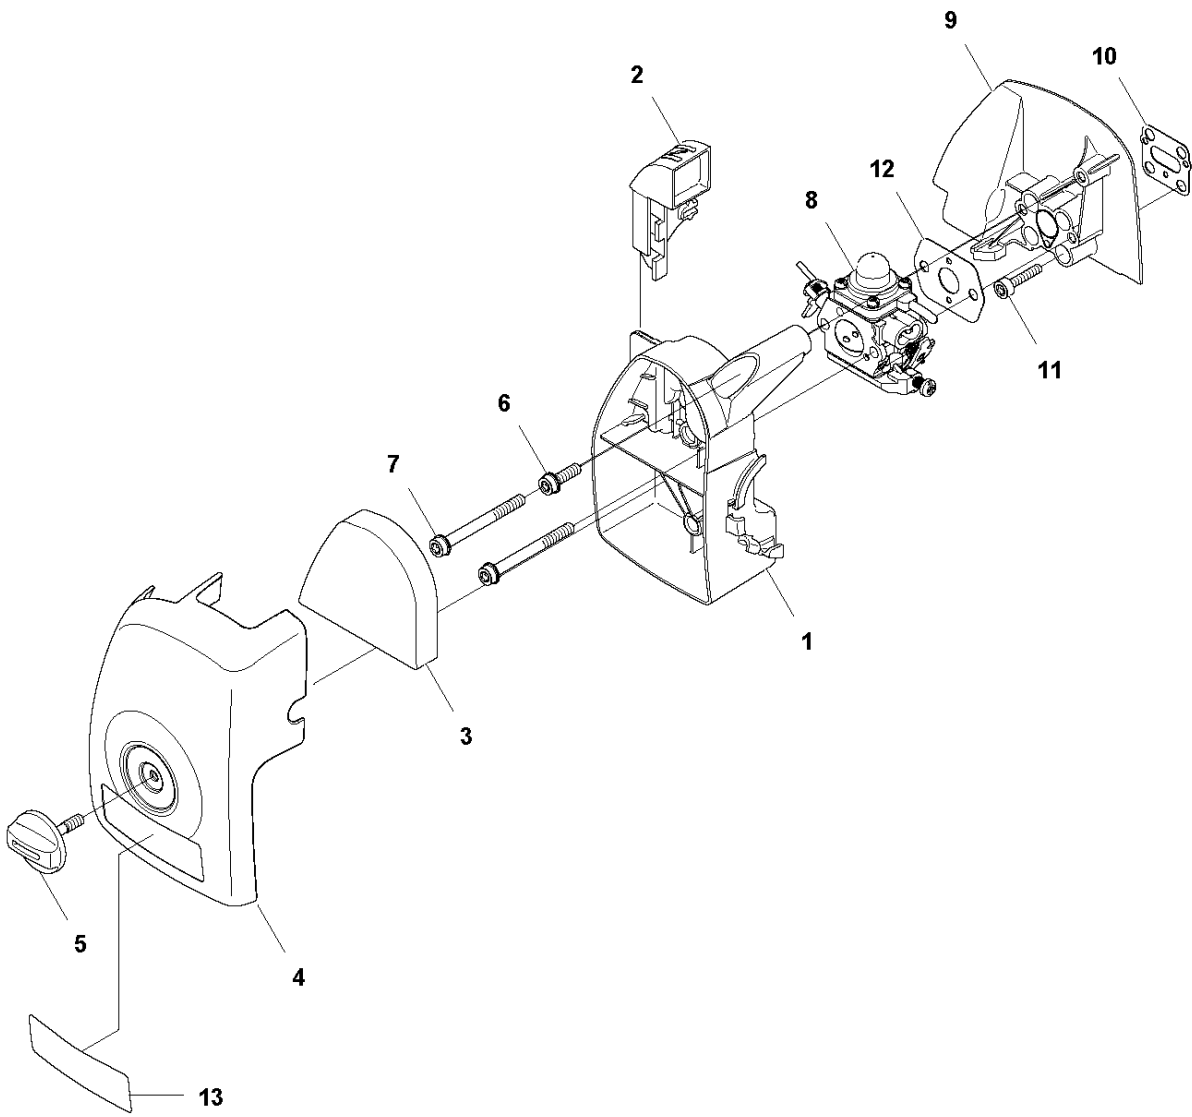

SPARE PARTS LIST

TRIMMERS/EDGERS

T22 LCS, 9666318-01, 2012-01

A T22LCS
SHAFT

SHAFT

T22 LCS, 9666318-01, 2012-01

Ref	Part No	Description	Remark	QTY	KIT
1	578 91 04-01	TUBE		1	
3	574 41 83-01	DRIVER		1	1
4	578 91 00-01	TUBE		1	
7	574 18 21-01	SCREW		1	4
9	578 83 63-01	COUPLER		1	4
11	574 29 02-02	HANDLE		1	
12	577 24 50-01	SCREW		1	
13	574 29 04-01	CLAMP		1	
14	577 24 49-01	WING NUT		1	

D T22LCS
CLUTCH

CLUTCH

T22 LCS, 9666318-01, 2012-01

Ref	Part No	Description	Remark	QTY	KIT
1	578 22 41-01	CLUTCH COVER ASSY		1	
2	525 59 37-01	CLUTCH DRUM ASSY		1	1
3	735 31 12-00	CIRCLIP		1	1
4	731 23 14-01	HEXAGON NUT		1	1
5	525 75 51-04	SCREW ITXSCFM		1	
6	525 75 51-01	SCREW ITXSCFM		3	
8	537 03 22-01	CLUTCH ASSY		1	
9	503 81 60-01	CLUTCH SPRING		1	8
10	537 04 68-02	WASHER		1	
11	537 04 67-02	WASHER		1	
12	503 84 29-02	SCREW		2	

CARBURETOR & AIR FILTER

T22 LCS, 9666318-01, 2012-01

Ref	Part No	Description	Remark	QTY KIT
1	576 88 73-01	FILTER HOLDER ASSY		1
2	524 85 37-01	CHOKE BUTTON		1
3	574 24 27-01	AIR FILTER		1
4	578 18 83-01	FILTER COVER		1
5	537 21 32-02	KNOB		1
6	573 92 58-01	SCREW ITXSCFT		1
7	573 92 58-02	SCREW ITXSCFT		2
8	574 38 67-01	CARBURETTOR		1
9	522 91 12-01	INSULATION WALL		1
10	522 91 85-01	GASKET		1
11	525 76 09-04	SCREW ITXSCM		4
12	525 54 85-01	GASKET		1
13	579 22 88-01	DECAL		1