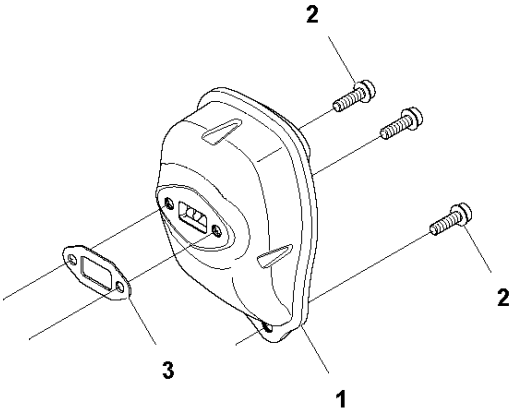

E T22LCS
MUFFLER

MUFFLER

T22 LCS, 9666318-01, 2012-01

Ref	Part No	Description	Remark	QTY KIT
1	523 01 16-01	MUFFLER ASSY		1
2	525 75 51-01	SCREW ITXSCFM		3
3	522 99 73-01	GASKET		1