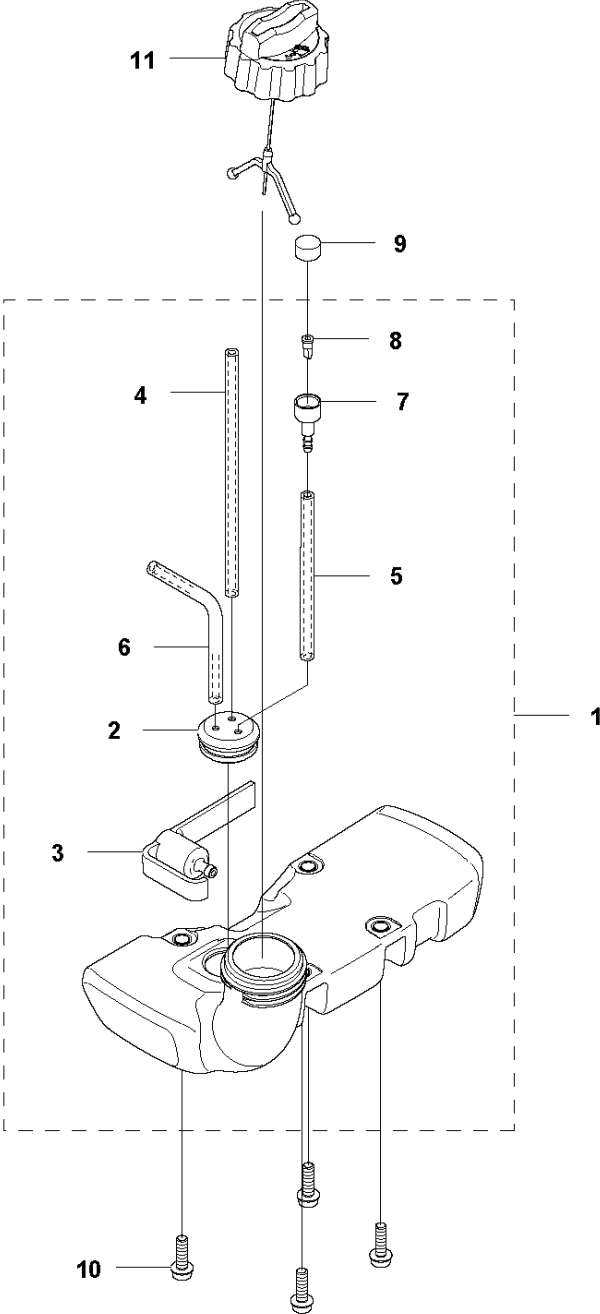

SPARE PARTS LIST

TRIMMERS/EDGERS

T22 LCS, 9666318-01, 2012-01

A T22LCS
SHAFT

SHAFT

T22 LCS, 9666318-01, 2012-01

Ref	Part No	Description	Remark	QTY	KIT
1	578 91 04-01	TUBE		1	
3	574 41 83-01	DRIVER		1	1
4	578 91 00-01	TUBE		1	
7	574 18 21-01	SCREW		1	4
9	578 83 63-01	COUPLER		1	4
11	574 29 02-02	HANDLE		1	
12	577 24 50-01	SCREW		1	
13	574 29 04-01	CLAMP		1	
14	577 24 49-01	WING NUT		1	

B T22LCS
THROTTLE CONTROLS

THROTTLE CONTROLS

T22 LCS, 9666318-01, 2012-01

Ref	Part No	Description	Remark	QTY	KIT
1	574 19 31-01	HANDLE ASSY		1	
2	575 31 58-01	STOP SWITCH		1	1
3	574 19 29-01	TRIGGER		1	1
4	574 19 28-01	THROTTLE LOCKOUT		1	1
5	576 85 17-01	SPRING		1	1
6	574 48 90-02	THROTTLE ASSY		1	1
7	574 48 88-01	SHORT CIRCUIT CABLE		1	1
8	574 44 40-01	SCREW ITXSCT		4	1
9	574 27 32-01	SCREW ITXPANT		2	
10	574 82 44-01	ANTIVIBRATION ELEMENT		1	1

C T22LCS
FUEL TANK

FUEL TANK

T22 LCS, 9666318-01, 2012-01

Ref	Part No	Description	Remark	QTY	KIT
1	577 04 48-01	FUEL TANK		1	
2	574 26 30-01	GROMMET		1	1
3	574 60 39-01	FUEL FILTER		1	1
4	574 60 02-02	HOSE	150mm	1	1
5	574 60 01-01	HOSE	155mm	1	1
6	578 97 56-03	FUEL HOSE	225mm	1	1
7	575 48 44-01	VALVE HOUSING		1	1
8	575 48 45-01	VALVE NIPPLE		1	1
9	575 48 46-01	FILTER		1	
10	525 75 51-01	SCREW ITXSCFM		4	
11	574 26 90-01	TANK CAP ASSY		1	

D T22LCS
CLUTCH

CLUTCH

T22 LCS, 9666318-01, 2012-01

Ref	Part No	Description	Remark	QTY	KIT
1	578 22 41-01	CLUTCH COVER ASSY		1	
2	525 59 37-01	CLUTCH DRUM ASSY		1	1
3	735 31 12-00	CIRCLIP		1	1
4	731 23 14-01	HEXAGON NUT		1	1
5	525 75 51-04	SCREW ITXSCFM		1	
6	525 75 51-01	SCREW ITXSCFM		3	
8	537 03 22-01	CLUTCH ASSY		1	
9	503 81 60-01	CLUTCH SPRING		1	8
10	537 04 68-02	WASHER		1	
11	537 04 67-02	WASHER		1	
12	503 84 29-02	SCREW		2	