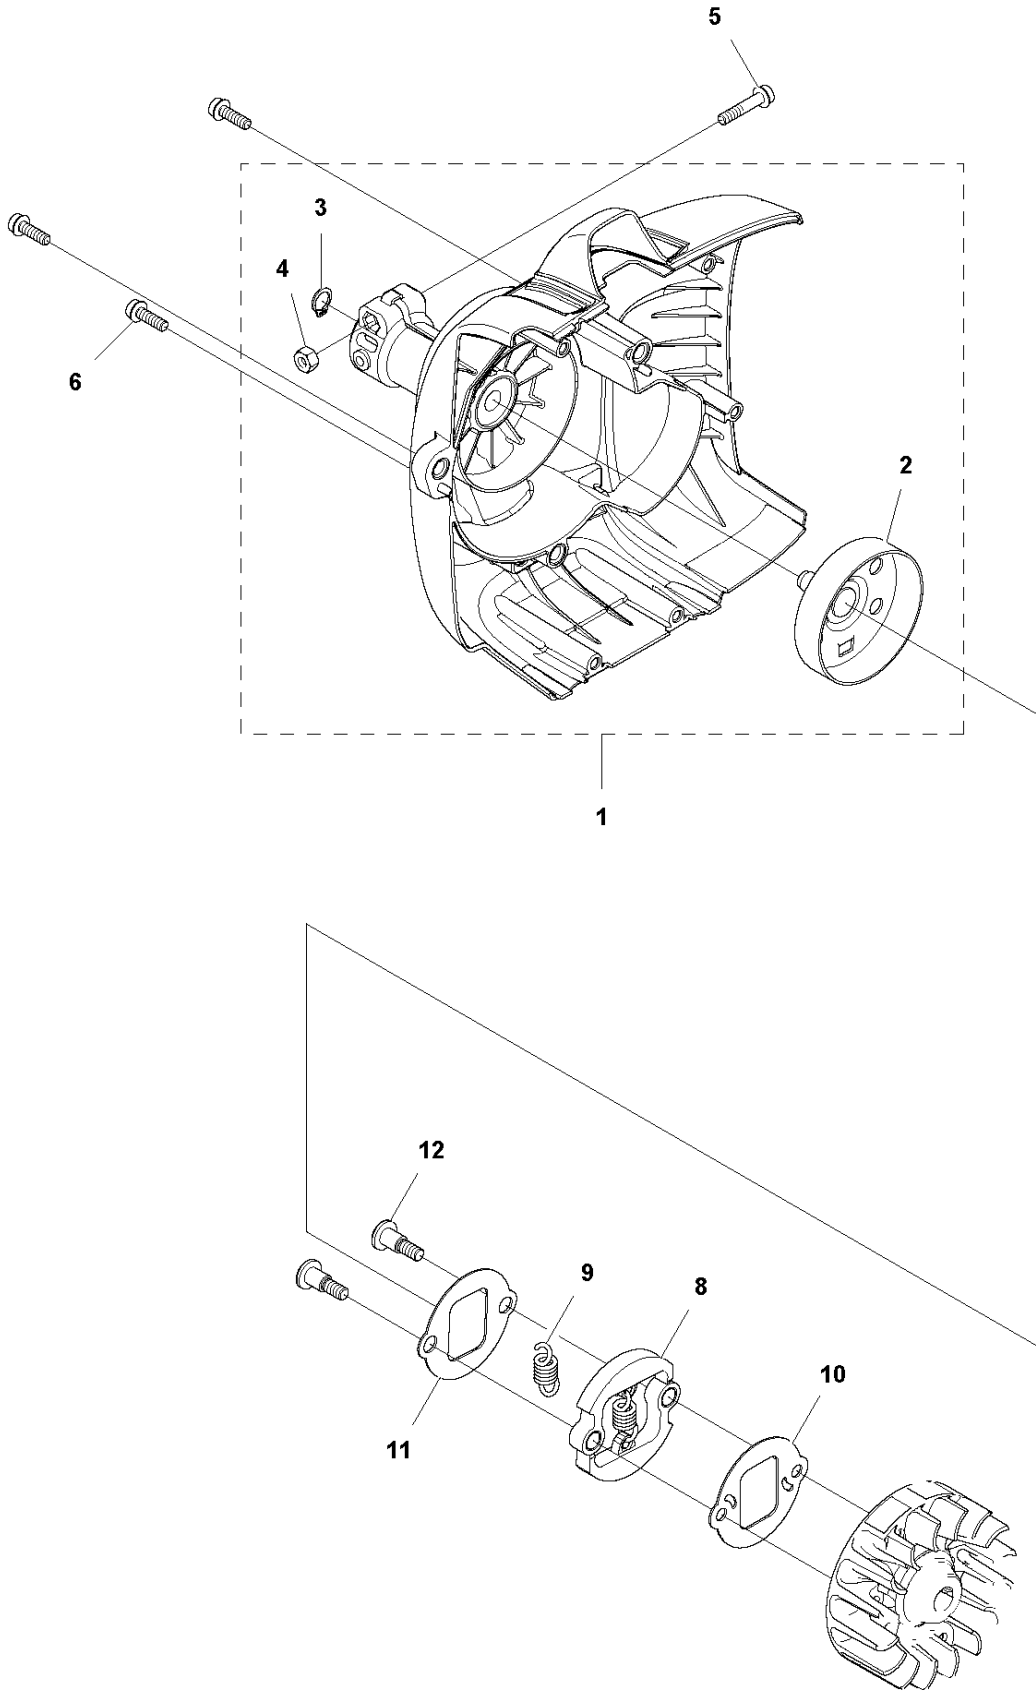

SPARE PARTS LIST

TRIMMERS/EDGERS

T22 LCS, 9666318-01, 2012-01

A T22LCS
SHAFT

SHAFT

T22 LCS, 9666318-01, 2012-01

Ref	Part No	Description	Remark	QTY	KIT
1	578 91 04-01	TUBE		1	
3	574 41 83-01	DRIVER		1	1
4	578 91 00-01	TUBE		1	
7	574 18 21-01	SCREW		1	4
9	578 83 63-01	COUPLER		1	4
11	574 29 02-02	HANDLE		1	
12	577 24 50-01	SCREW		1	
13	574 29 04-01	CLAMP		1	
14	577 24 49-01	WING NUT		1	

B T22LCS
THROTTLE CONTROLS

THROTTLE CONTROLS

T22 LCS, 9666318-01, 2012-01

Ref	Part No	Description	Remark	QTY	KIT
1	574 19 31-01	HANDLE ASSY		1	
2	575 31 58-01	STOP SWITCH		1	1
3	574 19 29-01	TRIGGER		1	1
4	574 19 28-01	THROTTLE LOCKOUT		1	1
5	576 85 17-01	SPRING		1	1
6	574 48 90-02	THROTTLE ASSY		1	1
7	574 48 88-01	SHORT CIRCUIT CABLE		1	1
8	574 44 40-01	SCREW ITXSCT		4	1
9	574 27 32-01	SCREW ITXPANT		2	
10	574 82 44-01	ANTIVIBRATION ELEMENT		1	1

C T22LCS
FUEL TANK

FUEL TANK

T22 LCS, 9666318-01, 2012-01

Ref	Part No	Description	Remark	QTY	KIT
1	577 04 48-01	FUEL TANK		1	
2	574 26 30-01	GROMMET		1	1
3	574 60 39-01	FUEL FILTER		1	1
4	574 60 02-02	HOSE	150mm	1	1
5	574 60 01-01	HOSE	155mm	1	1
6	578 97 56-03	FUEL HOSE	225mm	1	1
7	575 48 44-01	VALVE HOUSING		1	1
8	575 48 45-01	VALVE NIPPLE		1	1
9	575 48 46-01	FILTER		1	
10	525 75 51-01	SCREW ITXSCFM		4	
11	574 26 90-01	TANK CAP ASSY		1	

D T22LCS
CLUTCH

CLUTCH

T22 LCS, 9666318-01, 2012-01

Ref	Part No	Description	Remark	QTY	KIT
1	578 22 41-01	CLUTCH COVER ASSY		1	
2	525 59 37-01	CLUTCH DRUM ASSY		1	1
3	735 31 12-00	CIRCLIP		1	1
4	731 23 14-01	HEXAGON NUT		1	1
5	525 75 51-04	SCREW ITXSCFM		1	
6	525 75 51-01	SCREW ITXSCFM		3	
8	537 03 22-01	CLUTCH ASSY		1	
9	503 81 60-01	CLUTCH SPRING		1	8
10	537 04 68-02	WASHER		1	
11	537 04 67-02	WASHER		1	
12	503 84 29-02	SCREW		2	