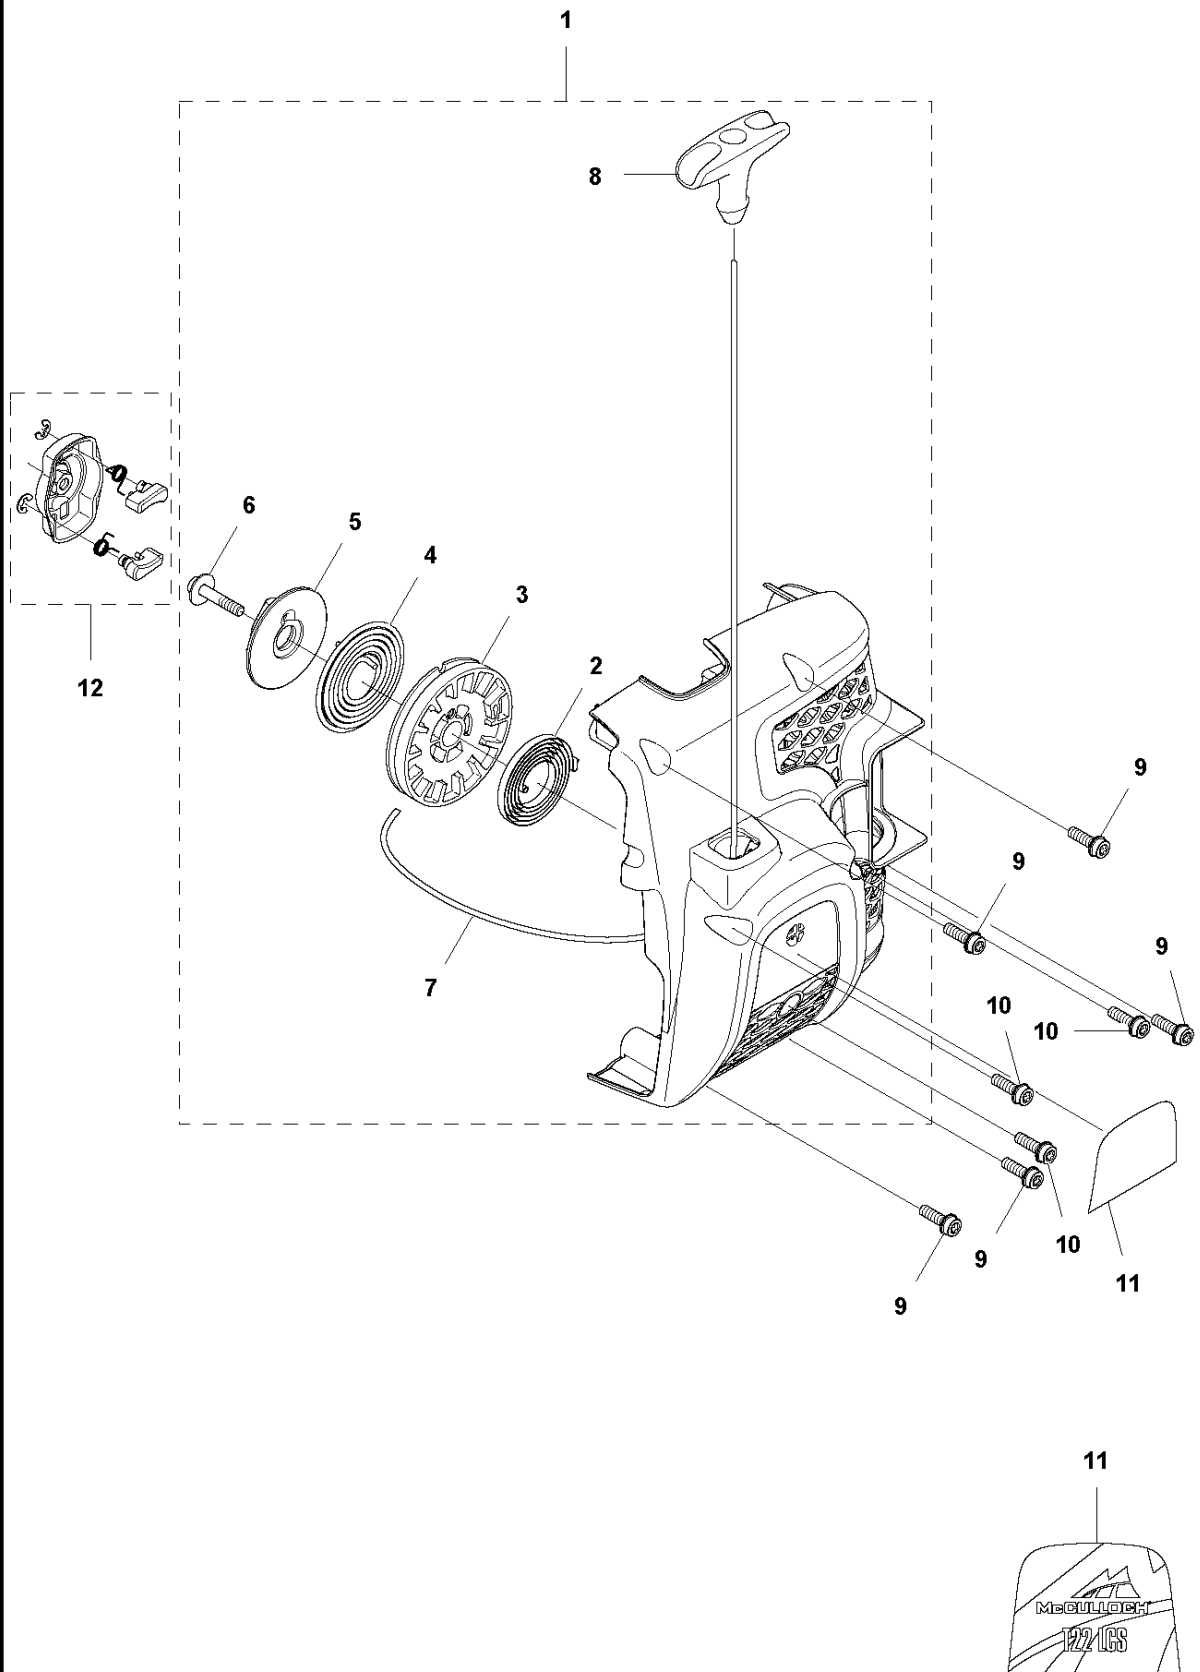

G T22LCS
STARTER

STARTER

T22 LCS, 9666318-01, 2012-01

Ref	Part No	Description	Remark	QTY	KIT
1	578 22 45-01	STARTER ASSY		1	
2	525 83 83-01	SPRING		1	1
3	525 59 38-01	STARTER PULLEY		1	1
4	525 59 40-01	SPRING		1	1
5	525 59 39-01	DRIVER		1	1
6	577 22 61-03	SCREW ITXSCT		1	1
7	574 28 69-01	STARTER CORD		1	1
8	577 27 16-01	STARTER HANDLE		1	1
9	573 92 58-01	SCREW ITXSCT		5	
10	525 75 51-01	SCREW ITXSCT		3	
11	579 22 87-01	DECAL		1	
12	503 87 33-05	STARTER PAWL		1