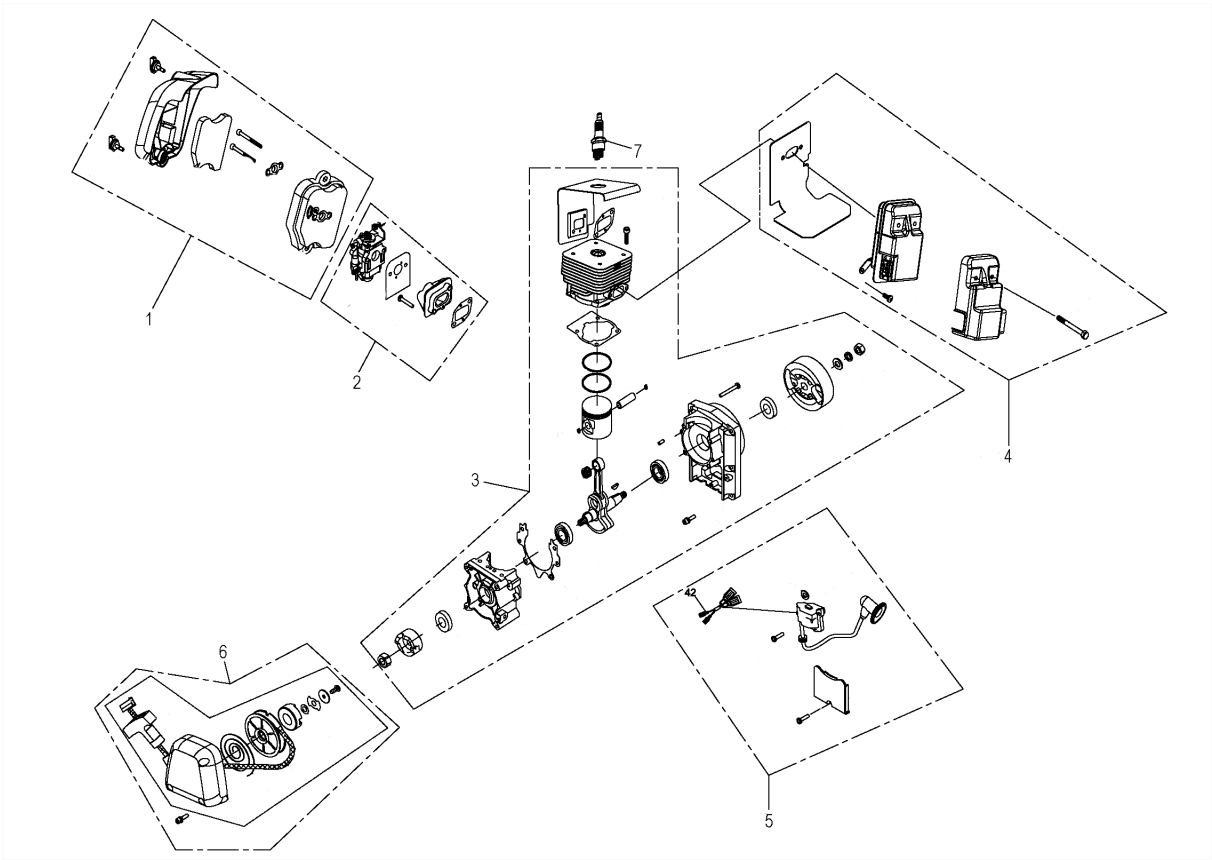

# SPARE PARTS LIST

BLOWERS

GB355BP

## ASSEMBLY

GB355BP

Ref	Part No	Description	Remark	QTY KIT
1	501 42 43-32	REPAIR KIT		1
2	501 42 43-71	REPAIR KIT		1
3	501 42 43-28	REPAIR KIT	S/N BEFORE FEBRUARY 2019	1
3	501 42 43-73	REPAIR KIT	S/N AFTER FEBRUARY 2019	1
4	501 42 43-30	REPAIR KIT		1
5	501 42 43-29	REPAIR KIT	S/N BEFORE FEBRUARY 2019	1
5	501 42 43-72	REPAIR KIT	S/N AFTER FEBRUARY 2019	1
6	501 42 43-50	REPAIR KIT		1
7	503 23 51-11	SPARK PLUG		1

## ASSEMBLY

GB355BP

Ref	Part No	Description	Remark	QTY KIT
1	501 42 43-33	REPAIR KIT		1
2	501 42 43-34	REPAIR KIT		1
3	501 42 43-35	REPAIR KIT		1
4	501 42 43-36	REPAIR KIT		1
5	501 42 43-37	REPAIR KIT		1
6	501 42 43-38	REPAIR KIT		1
7	501 42 43-39	REPAIR KIT		1
8	501 42 43-40	REPAIR KIT		1
9	501 42 43-41	REPAIR KIT		1
10	501 42 43-42	REPAIR KIT		1
11	501 42 43-43	REPAIR KIT		1
12	501 42 43-44	REPAIR KIT		1
13	501 42 43-45	REPAIR KIT	S/N BEFORE FEBRUARY 2019	1
13	501 42 43-74	REPAIR KIT	S/N AFTER FEBRUARY 2019	1
14	501 42 43-46	REPAIR KIT		1
15	501 42 43-47	REPAIR KIT		1
16	501 42 43-48	REPAIR KIT		1
17	501 42 43-49	REPAIR KIT		1
	592 91 10-03	DECAL KIT		1