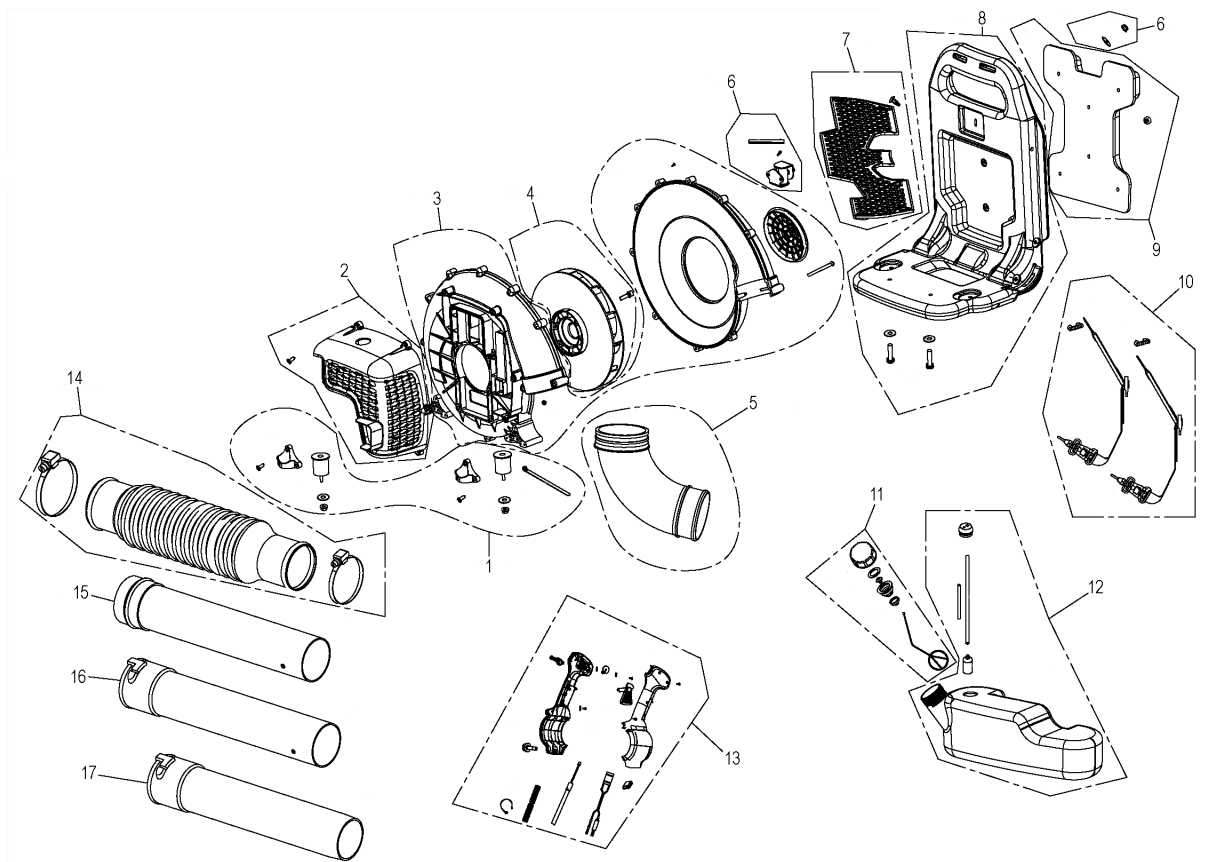

# SPARE PARTS LIST

BLOWERS

GB355BP

## ASSEMBLY

GB355BP

Ref	Part No	Description	Remark	QTY KIT
1	501 42 43-32	REPAIR KIT		1
2	501 42 43-71	REPAIR KIT		1
3	501 42 43-28	REPAIR KIT	S/N BEFORE FEBRUARY 2019	1
3	501 42 43-73	REPAIR KIT	S/N AFTER FEBRUARY 2019	1
4	501 42 43-30	REPAIR KIT		1
5	501 42 43-29	REPAIR KIT	S/N BEFORE FEBRUARY 2019	1
5	501 42 43-72	REPAIR KIT	S/N AFTER FEBRUARY 2019	1
6	501 42 43-50	REPAIR KIT		1
7	503 23 51-11	SPARK PLUG		1

## ASSEMBLY

GB355BP

Ref	Part No	Description	Remark	QTY KIT
1	501 42 43-33	REPAIR KIT		1
2	501 42 43-34	REPAIR KIT		1
3	501 42 43-35	REPAIR KIT		1
4	501 42 43-36	REPAIR KIT		1
5	501 42 43-37	REPAIR KIT		1
6	501 42 43-38	REPAIR KIT		1
7	501 42 43-39	REPAIR KIT		1
8	501 42 43-40	REPAIR KIT		1
9	501 42 43-41	REPAIR KIT		1
10	501 42 43-42	REPAIR KIT		1
11	501 42 43-43	REPAIR KIT		1
12	501 42 43-44	REPAIR KIT		1
13	501 42 43-45	REPAIR KIT	S/N BEFORE FEBRUARY 2019	1
13	501 42 43-74	REPAIR KIT	S/N AFTER FEBRUARY 2019	1
14	501 42 43-46	REPAIR KIT		1
15	501 42 43-47	REPAIR KIT		1
16	501 42 43-48	REPAIR KIT		1
17	501 42 43-49	REPAIR KIT		1
	592 91 10-03	DECAL KIT		1