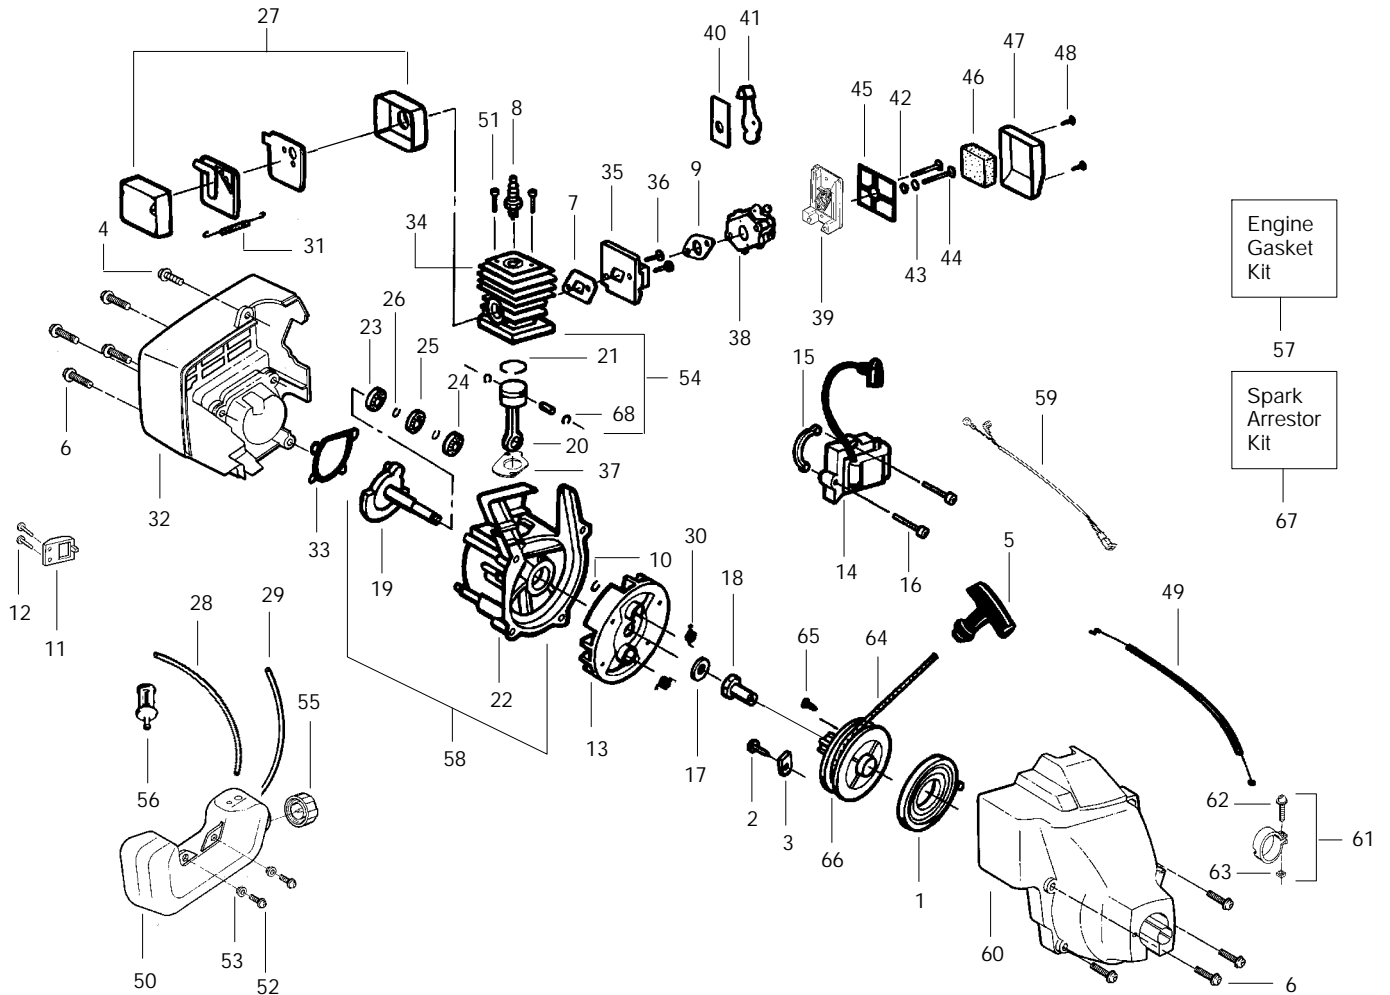

PARTS LIST NO. 530087915		<b>MCCULLOCH PARTS LIST</b>	MODEL(S) <b>TRIMMAC 210</b>
DATE <b>9/27/99</b>	NEW		PAGE NO. <b>1</b>

**Note:** Illustration may differ from actual model due to design changes

Ref.	Part No.	Description	Ref.	Part No.	Description
1.	530095613	Drive Shaft - -45"	14.	530069686	Shield Kit Ass'y. (Incl. 7, 10, 12 & 13)
2.	530016273	Screw- -Throttle Hsg.	15.	530049072	Switch & Wire Ass'y.
3.	530038682	Trigger	16.	530069690	Hub Ass'y.
4.	530038581	Throttle Hsg. (Right)	17.	530401464	Spring- -Compression
5.	530038580	Throttle Hsg. (Left)	18.	530401466	Clip- -Retainer
6.	530038708	Assist Handle	19.	530401467	Screw w/Washer- -Head
7.	530015820	Bolt- -Handle/Shield	20.	538248287	Spool w/Line
8.	530094742	Clamp- -Handle	21.	538248285	Cutting Head (Incl. 16- -20)
9.	530069572	Switch Kit			
10.	530401992	Wingnut- -Handle/Shield			
11.	530069883	Drive Shaft Hsg. Ass'y			
12.	530052287	Line Limiter			
13.	530015957	Screw- -Line Limiter			
				Not Shown	
				--	Operator Manual
				530088510	Scan
				530088509	Euro

**N** = NEW PART NUMBER FOR THIS IPL

**K** = REFER TO THE SERVICE REFERENCE INDICATED FOR MORE INFORMATION. (LOCATED AT END OF IPL)

PARTS LIST NO. 530087915		<b>MCCULLOCH PARTS LIST</b>	MODEL(S) <b>TRIMMAC 210</b>
DATE 9/27/99	NEW		PAGE NO. 2
Note: Illustration may differ from actual model due to design changes			

□ = NEW PART NUMBER FOR THIS IPL

K = REFER TO THE SERVICE REFERENCE INDICATED FOR MORE INFORMATION. (LOCATED AT END OF IPL)

**Carburetor Assembly #530069754 WA226**

Ref.	Part No.	Description
1.	530038404	Limiter Cap
2.	530069838	Carburetor Repair Kit (D Indicates Contents)
3.	530069844	Gasket/Diaphragm Kit (KIT = Indicates Contents)
4.	530035296	Idle Screw & Spring Kit
5.	530035342	Low Speed Spring
6.	530035341	Low Speed Needle