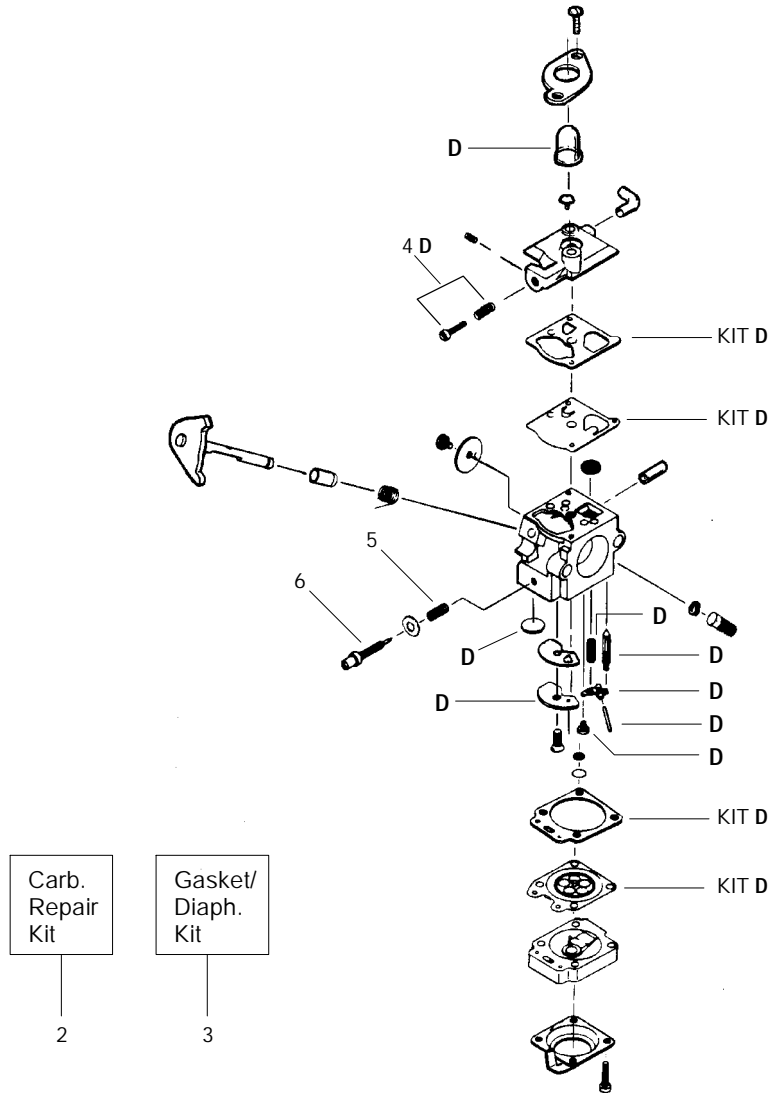

PARTS LIST NO. 530087915		<b>MCCULLOCH PARTS LIST</b>	MODEL(S) <b>TRIMMAC 210</b>
DATE <b>9/27/99</b>	NEW		PAGE NO. <b>1</b>

**Note:** Illustration may differ from actual model due to design changes

Ref.	Part No.	Description	Ref.	Part No.	Description
1.	530095613	Drive Shaft - -45"	14.	530069686	Shield Kit Ass'y. (Incl. 7, 10, 12 & 13)
2.	530016273	Screw- -Throttle Hsg.	15.	530049072	Switch & Wire Ass'y.
3.	530038682	Trigger	16.	530069690	Hub Ass'y.
4.	530038581	Throttle Hsg. (Right)	17.	530401464	Spring- -Compression
5.	530038580	Throttle Hsg. (Left)	18.	530401466	Clip- -Retainer
6.	530038708	Assist Handle	19.	530401467	Screw w/Washer- -Head
7.	530015820	Bolt- -Handle/Shield	20.	538248287	Spool w/Line
8.	530094742	Clamp- -Handle	21.	538248285	Cutting Head (Incl. 16- -20)
9.	530069572	Switch Kit			
10.	530401992	Wingnut- -Handle/Shield			
11.	530069883	Drive Shaft Hsg. Ass'y			
12.	530052287	Line Limiter			
13.	530015957	Screw- -Line Limiter			
				Not Shown	
				--	Operator Manual
				530088510	Scan
				530088509	Euro

**N** = NEW PART NUMBER FOR THIS IPL

**K** = REFER TO THE SERVICE REFERENCE INDICATED FOR MORE INFORMATION. (LOCATED AT END OF IPL)

PARTS LIST NO. 530087915		<b>MCCULLOCH PARTS LIST</b>	MODEL(S) <b>TRIMMAC 210</b>
DATE 9/27/99	NEW		PAGE NO. 2
Note: Illustration may differ from actual model due to design changes			

□ = NEW PART NUMBER FOR THIS IPL

K = REFER TO THE SERVICE REFERENCE INDICATED FOR MORE INFORMATION. (LOCATED AT END OF IPL)

**Carburetor Assembly #530069754 WA226**

Ref.	Part No.	Description
1.	530038404	Limiter Cap
2.	530069838	Carburetor Repair Kit (D Indicates Contents)
3.	530069844	Gasket/Diaphragm Kit (KIT = Indicates Contents)
4.	530035296	Idle Screw & Spring Kit
5.	530035342	Low Speed Spring
6.	530035341	Low Speed Needle