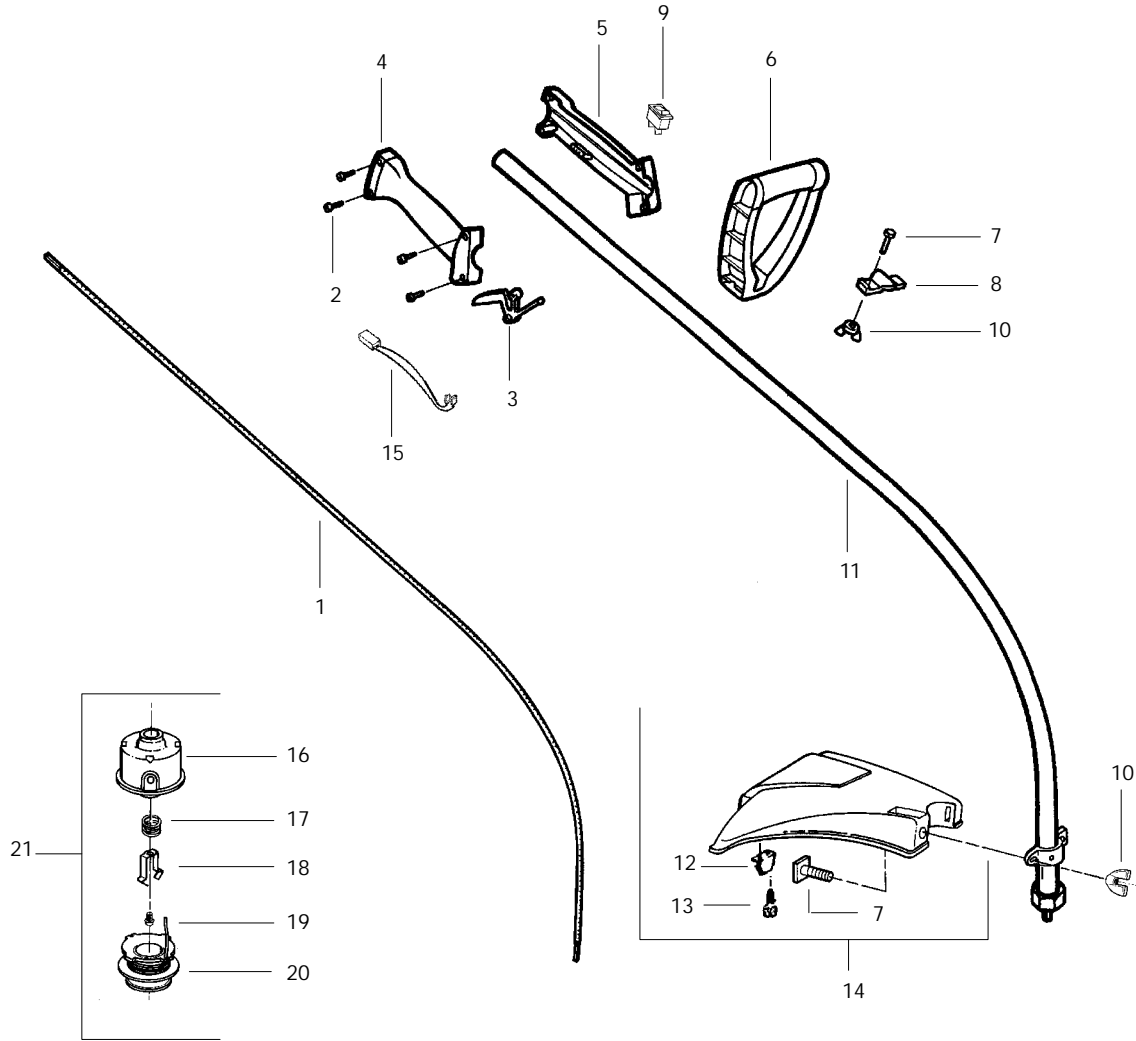

PARTS LIST NO. 530087915		<b>MCCULLOCH PARTS LIST</b>	MODEL(S) <b>TRIMMAC 210</b>
DATE <b>9/27/99</b>	NEW		PAGE NO. <b>1</b>

**Note:** Illustration may differ from actual model due to design changes

Ref.	Part No.	Description	Ref.	Part No.	Description
1.	530095613	Drive Shaft - -45"	14.	530069686	Shield Kit Ass'y. (Incl. 7, 10, 12 & 13)
2.	530016273	Screw- -Throttle Hsg.	15.	530049072	Switch & Wire Ass'y.
3.	530038682	Trigger	16.	530069690	Hub Ass'y.
4.	530038581	Throttle Hsg. (Right)	17.	530401464	Spring- -Compression
5.	530038580	Throttle Hsg. (Left)	18.	530401466	Clip- -Retainer
6.	530038708	Assist Handle	19.	530401467	Screw w/Washer- -Head
7.	530015820	Bolt- -Handle/Shield	20.	538248287	Spool w/Line
8.	530094742	Clamp- -Handle	21.	538248285	Cutting Head (Incl. 16- -20)
9.	530069572	Switch Kit			
10.	530401992	Wingnut- -Handle/Shield			
11.	530069883	Drive Shaft Hsg. Ass'y			
12.	530052287	Line Limiter			
13.	530015957	Screw- -Line Limiter			
				Not Shown	
				--	Operator Manual
				530088510	Scan
				530088509	Euro

**N** = NEW PART NUMBER FOR THIS IPL

**K** = REFER TO THE SERVICE REFERENCE INDICATED FOR MORE INFORMATION. (LOCATED AT END OF IPL)

PARTS LIST NO. 530087915		<b>MCCULLOCH PARTS LIST</b>	MODEL(S) <b>TRIMMAC 210</b>
DATE 9/27/99	NEW		PAGE NO. 2
Note: Illustration may differ from actual model due to design changes			

□ = NEW PART NUMBER FOR THIS IPL

K = REFER TO THE SERVICE REFERENCE INDICATED FOR MORE INFORMATION. (LOCATED AT END OF IPL)

**Carburetor Assembly #530069754 WA226**

Ref.	Part No.	Description
1.	530038404	Limiter Cap
2.	530069838	Carburetor Repair Kit (D Indicates Contents)
3.	530069844	Gasket/Diaphragm Kit (KIT = Indicates Contents)
4.	530035296	Idle Screw & Spring Kit
5.	530035342	Low Speed Spring
6.	530035341	Low Speed Needle