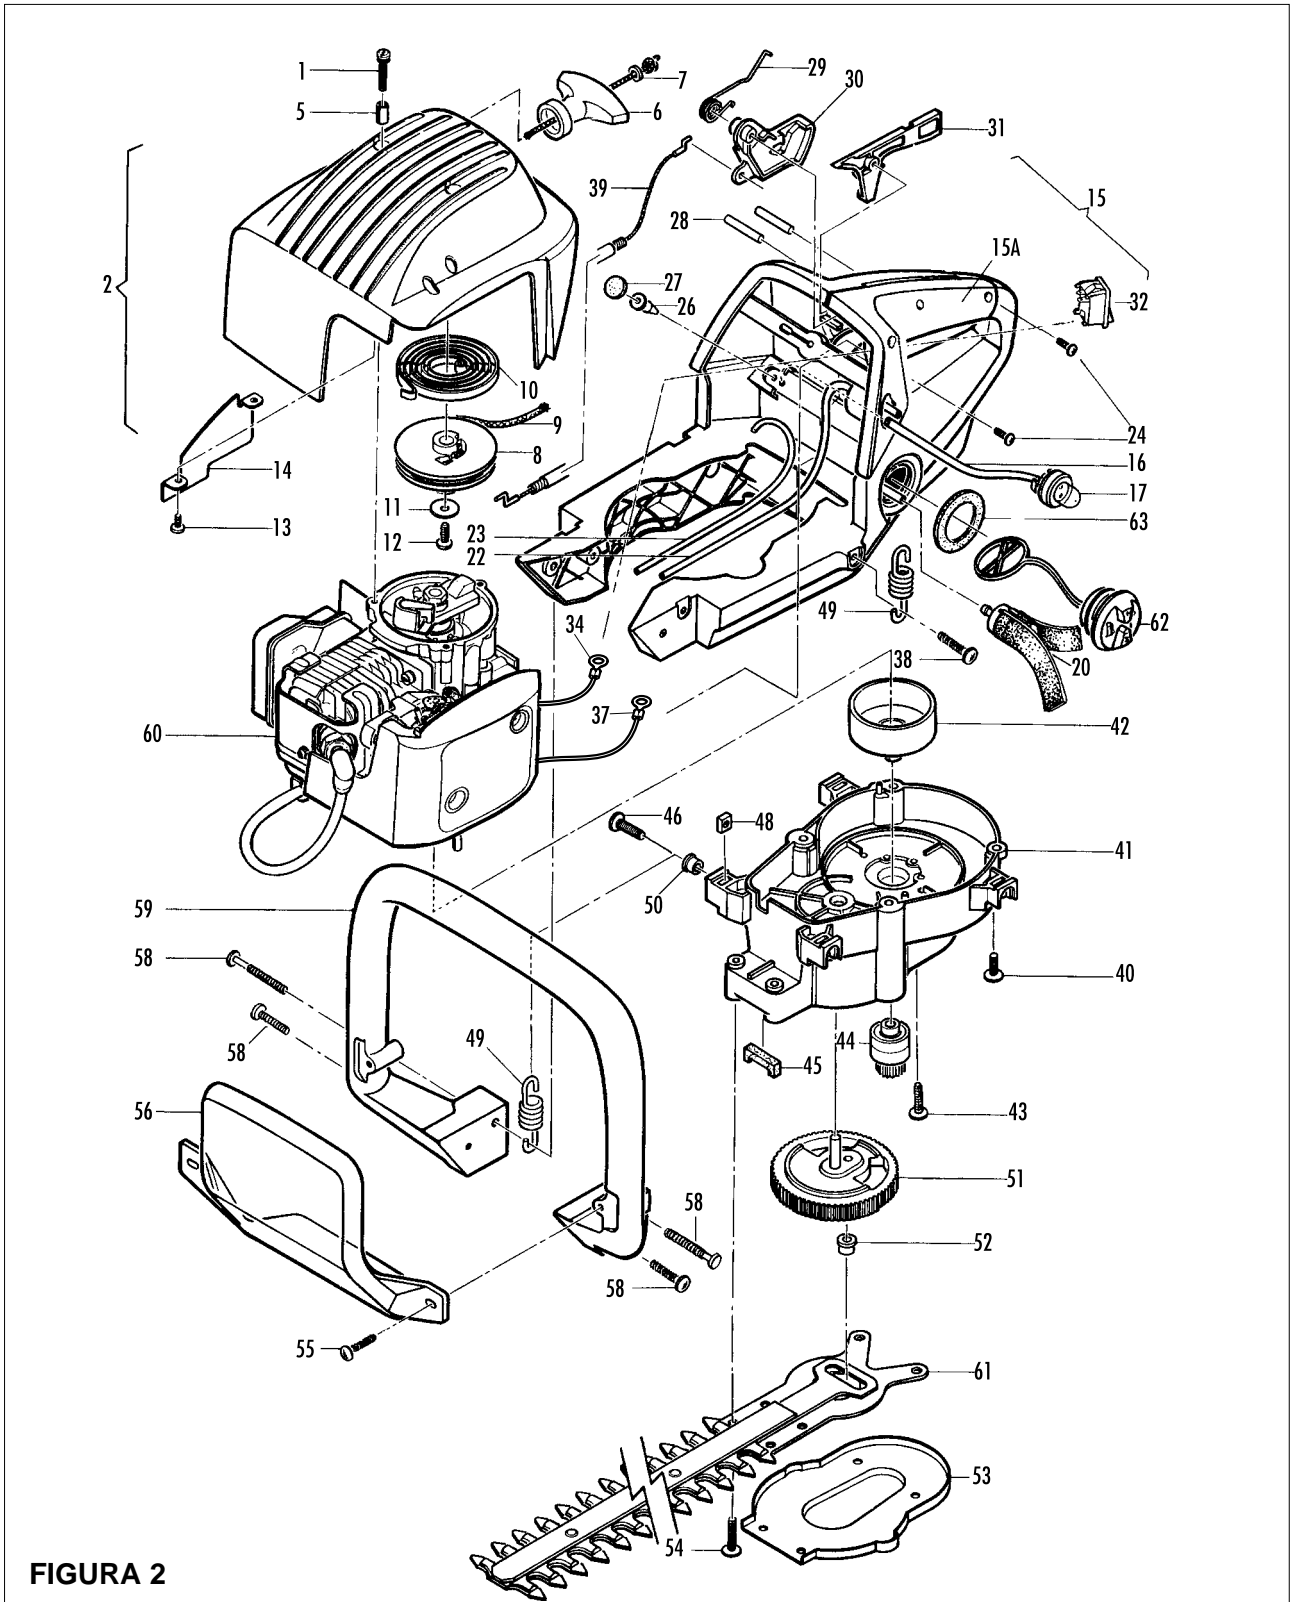

Product number
953900128 - 953900129
953900213 - 953900180
953900262

FIGURA 2

brand	MC CULLOCH - PARTNER
-------	-----------------------------

date	NOV/02	SHEET 2/4
------	--------	-----------

Model	Prefix
VIRGINIA MH 542 - MH 555	07
PARTNER HG 17- HG 22	07
BRICOMARCHE BMTH 2555	07

Product number
953900128 - 953900129
953900213 - 953900180
953900262

FIGURA 2

pos	P/N McC	P/N ELX	Qty	Description
1	241963	538241963	3	SCREW
2	242741	538242741	1	GOLD AIR FILTER COVER
2	242112	538242112	1	GREEN AIR FILTER COVER
5 ●	241617	538241617	3	BUSHING 5X10
6 ●	241778	538241778	1	HANDLE-STARTER
7 ●	235612	538235612	1	WASHER
B 8 ●	241620	538241620	1	STARTER PULLEY
A 9 ●	241746	538241746	1	STARTER ROPE
B 10 ●	241619	538241619	1	STARTER SPRING
11 ●	241703	538241703	1	STARTER WASHER
12 ●	300294	538300294	1	SCREW
13 ●	111069	538111069	2	SCREW 8X16X.375
14 ●	241758	538241758	1	AIR CONDUCTOR
C 15	241866	538241866	1	REAR HANDLE ASSY
15A ●	241846	538241846	1	HALF HANDLE LEFT
B 16 ●	241777	538241777	1	MIX PIPE
C 17 ●	224242-01	538022424	1	PRIMER REMOTE
A 20 ●	240452	538240452	1	PICK UP FUEL
B 22 ●	241776	538241776	1	PRIMER PIPE
B 23 ●	241775	538241775	1	TUBE MIX
24 ●	240862	538240862	3	SCREW 4X18
C 26 ●	322199	538322199	1	VALVE DUCKBILL
C 27 ●	241717	538241717	1	VALVE VERNAY FELT
28 ●	241762	538241762	2	PIN TRIGGER
29 ●	241637	538241637	1	LEVER SPRING
C 30 ●	241635	538241635	1	GAS LEVER
C 31 ●	241636	538241636	1	SAFETY LEVER
C 32 ●	228277	538228277	1	ON-OFF SWITCH
34 ●	241867	538241867	1	GROUND CABLE
37	241630	538241630	1	IGNITION CABLE/INTERR.
38	111117	538111117	2	SCREW 10-14X1"
C 39	241642	538241642	1	GAS CABLE
40	111119	538111119	4	SCREW M4X0,7X14 TRUSS TRX
41	249083	538249083	1	COVER CLUTCH ASSY
C 42 ●	241771	538241771	1	CLUTCH DRUM
43 ●	218644	538218644	2	SCREW
44 ●	225007-01	538225007	1	GEAR