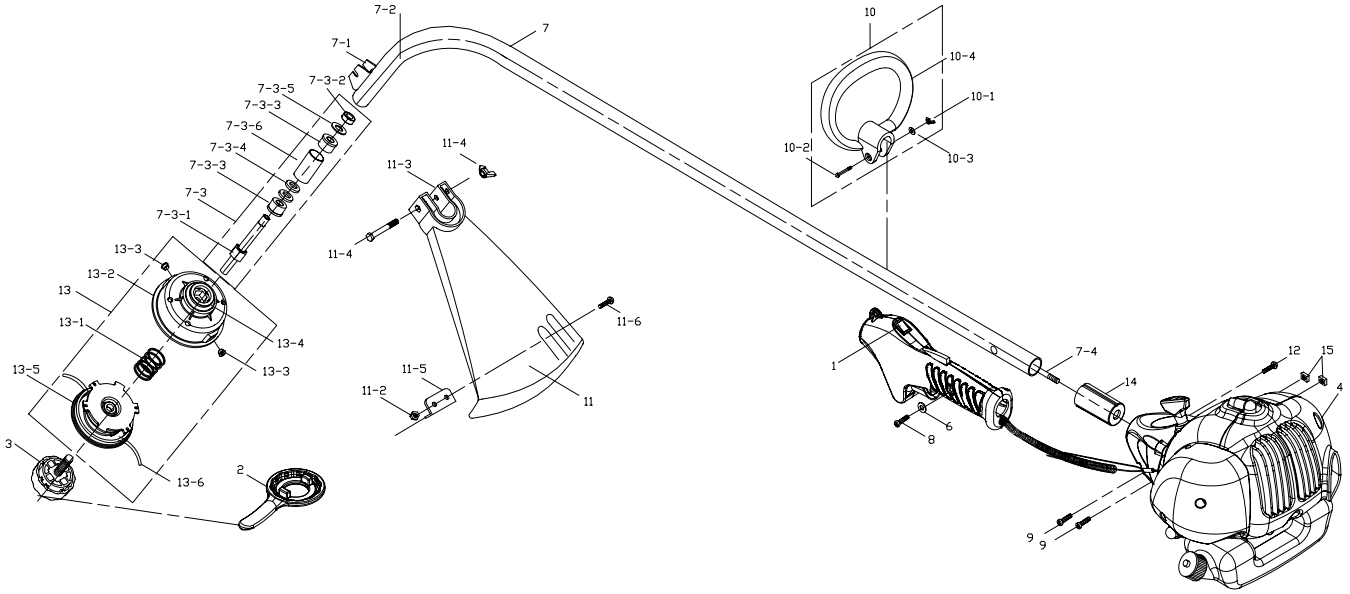

# SERVICE SPARE PARTS LIST

SPECIFY MODEL NO. WHEN ORDERING PARTS	DATE	
<b>28cc Gas String Trimmer</b>	<b>2004/1/13</b>	<b>REVISED DATE</b>
<b>MODEL NO. MT3336</b>		<b>N/A</b>

No.	STK CODE	Parts No.	Description	Q	No.	STK CODE	Parts No.	Description	Q
1		9022-330502	STOP SWITCH	1	11		9228-A10110	SHIELD ASS'Y	1
2		9042-330101	WRENCH	1	11-2		6NGB-10/24	SCREW	2
3		9228-331011	KNOB ASS'Y	1	11-3		9017-A10101	BOLT	1
4		9228-332616	ENGINE ASS'Y	1	11-4		9125-331001	ADJUSTMENT	1
6		6WFB-05	NUT	1	11-5		9250-330301	CONNECTOR	1
7		9228-332622	SHAFT ASS'Y	1	11-6		9SKKBY10/24-0.62	PIN	2
7-1		6005-230301	KEEPER	1	12		6SDABB05-14	SCREW	1
7-2		9228-332620	SHAFT	1	13		9228-A10105	KIT,STRING HEAD	1
7-3		9228-A10104	CONNECTING HEAD ASS'Y	1	13-1		6024-230701	SPRING	1
7-4		9111-332603	FLEX SHAFT	1	13-2		6064-230701	STRING BOX	1
8		6SDAB-05-08	SCREW	2	13-3		6140-230701	PEG EYE	2
9		6SDAB-05-20	SCREW	2	13-4		9072-A10101	KIT, CUTTING	1
10		9228-332608	HANDLE ASS'Y	1	13-5		6228-230704	INNER SPOOL	1
10-1		6NBB-06	NUT	2	13-6		9194-331101	STRING	1
10-2		6SHDB-06-52	SCREW	2	14		9059-332601	PRECAUTION COVER	1
10-3		6WFB-06	WASHER	1	15		6NDB-05	NUT	2
10-4		9068-332601	HANDLE	1					

Stocking Codes are:  
 A - Dealer stocked                      B - Distributor stocked                      C - Factory stocked

# SERVICE SPARE PARTS LIST

SPECIFY MODEL NO. WHEN ORDERING PARTS		DATE	REVISED DATE	PAGE
Engine Ass'y		2004/1/14	N/A	1/2
MODEL NO.	9228-332616			

# SERVICE SPARE PARTS LIST

<b>SPECIFY MODEL NO. WHEN ORDERING PARTS</b>		<b>DATE</b>	<b>REVISED DATE</b>	<b>PAGE</b>
<b>Engine Ass'y</b>		<b>2004/1/14</b>	<b>N/A</b>	<b>1/2</b>
<b>MODEL NO.</b>	<b>9228-332616</b>			