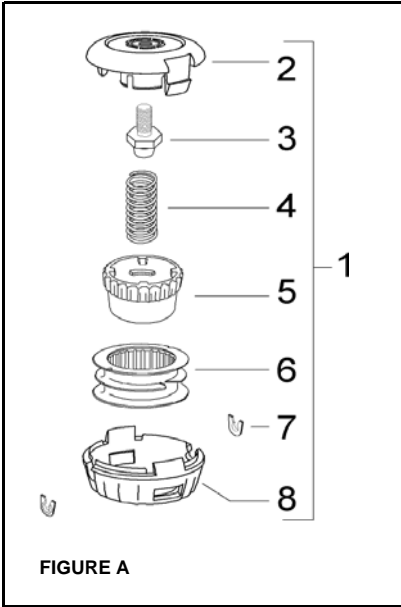

FIGURE 6

A 1	240853B	538040853		string head male M10
2	• 240850	538240850	1	pin
B 3	• 241154	538241154	2	eyelet
B 4	• 247395B	538047395	1	spool line
5	• 240852	538240852	1	spring
C 6	• 241153	538241153	1	nut

FIGURE 7

1	240936	538240936	1	flange
A 2	229834	538229834	1	flange
A 3	236596	538236596	1	idle cup D 10
A 4	229842	538229842	1	blade screw M10x16
A 5	229833	538229833	1	flange
A 6	240809B	538240809	1	free hub kit
7	• 240807	538240807	1	spacer
A 8	• 240806	538240806	1	pin

FIGURE A

A	1	531025002	531025002	1	P 35 trimmer head
	2	• 537421501	537421501	1	body
	3	• 537427901	537427901	1	adapter P35
C	4	• 537186001	537186001	1	spring T35
C	5	• 537421801	537421801	1	knob
C	6	• 537421701	537421701	1	spool
C	7	• 537419701	537419701	2	bushing
	8	• 537421601	537421601	1	cover