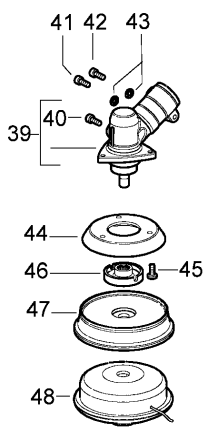

FIGURE 1

FIGURE 2

FIGURE 3

Item	P/N McC	P/N ELX	Qty	DESCRIPTION
<b>FIGURE 1</b>				
1	227089	538227089	1	trigger box assy
C 2	• 227082	538227082	1	cable assy
C 3	•• 236394	538236394	1	switch
C 4	•• 227054	538227054	1	throttle cable
5	• 235912	538235912	1	nut M6
6	• 241293	538241293	1	half handle (right)
7	• 240618	538240618	2	screw 3x16
8	• 240833	538240833	3	screw 3x20
9	• 229820	538229820	1	safety lever
10	• 241295	538241295	1	throttle trigger
11	• 240091	538240091	1	throttle trigger spring
12	• 229973	538229973	1	throttle advance spring
13	• 229823	538229823	1	throttle advance
14	• 241294	538241294	1	half handle (left)
15	• 229824	538229824	1	throttle advance slide
16	235804	538235804	1	screw M5x30
17	229831	538229831	1	right handle bar
18	235216	538235216	1	nut M5
19	229850	538229850	2	cable retain
20	243290	538243290	1	shaft retainer ring
21	243156	538243156	1	upper shaft assy
22	• 228192	538228192	3	bushing assy
23	243178	538243178	1	shaft
24	11248	538011248	1	bushing
25	11249	538011249	1	shaft joint
26	229077	538229077	1	screw M5x18
27	236381	538236381	1	screw M5x10
28	243180	538243180	1	joint
29	235912	538235912	1	nut M6
30	502203802	502203802	1	knob
31	242146	538242146	1	screw M6x40
32	249721	538249721	1	lower shaft assy
33	• 243395	538243395	1	button
34	• 243396	538243396	1	rivet
35	• 243206	538243206	1	shaft guide
36	• 242831	538242831	2	shaft guide retainer ring
37	243211	538243211	1	shaft + retainer
38	228926	538228926	1	self locking nut M6
39	242728	538242728	1	gearbox
40	• 240151	538240151	1	screw M8x10
41	235802	538235802	1	screw 5x14
42	235803	538235803	1	screw 5x25
43	236529	538236529	2	split washer
44	242729	538242729	1	flange adapter
45	240688	538240688	3	screw M5 and washer
A 46	242815	538242815	1	flange
B 47	242823	538242823	1	spacer
A 48			1	string head