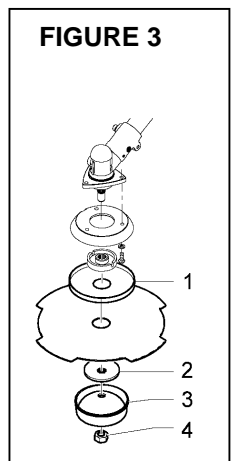

FIGURE 1

FIGURE 2

FIGURE 3

Item	P/N McC	P/N ELX	Qty	DESCRIPTION
<b>FIGURE 1</b>				
1	227089	538227089	1	trigger box assy
C 2	• 227082	538227082	1	cable assy
C 3	•• 236394	538236394	1	switch
C 4	•• 227054	538227054	1	throttle cable
5	• 235912	538235912	1	nut M6
6	• 241293	538241293	1	half handle (right)
7	• 240618	538240618	2	screw 3x16
8	• 240833	538240833	3	screw 3x20
9	• 229820	538229820	1	safety lever
10	• 241295	538241295	1	throttle trigger
11	• 240091	538240091	1	throttle trigger spring
12	• 229973	538229973	1	throttle advance spring
13	• 229823	538229823	1	throttle advance
14	• 241294	538241294	1	half handle (left)
15	• 229824	538229824	1	throttle advance slide
16	235804	538235804	1	screw M5x30
17	229831	538229831	1	right handle bar
18	235216	538235216	1	nut M5
19	229850	538229850	2	cable retain
20	243290	538243290	1	shaft retainer ring
21	243156	538243156	1	upper shaft assy
22	• 228192	538228192	3	bushing assy
23	243178	538243178	1	shaft
24	11248	538011248	1	bushing
25	11249	538011249	1	shaft joint
26	229077	538229077	1	screw M5x18
27	236381	538236381	1	screw M5x10
28	243180	538243180	1	joint
29	235912	538235912	1	nut M6
30	502203802	502203802	1	knob
31	242146	538242146	1	screw M6x40
32	249721	538249721	1	lower shaft assy
33	• 243395	538243395	1	button
34	• 243396	538243396	1	rivet
35	• 243206	538243206	1	shaft guide
36	• 242831	538242831	2	shaft guide retainer ring
37	243211	538243211	1	shaft + retainer
38	228926	538228926	1	self locking nut M6
39	242728	538242728	1	gearbox
40	• 240151	538240151	1	screw M8x10
41	235802	538235802	1	screw 5x14
42	235803	538235803	1	screw 5x25
43	236529	538236529	2	split washer
44	242729	538242729	1	flange adapter
45	240688	538240688	3	screw M5 and washer
A 46	242815	538242815	1	flange
B 47	242823	538242823	1	spacer
A 48			1	string head