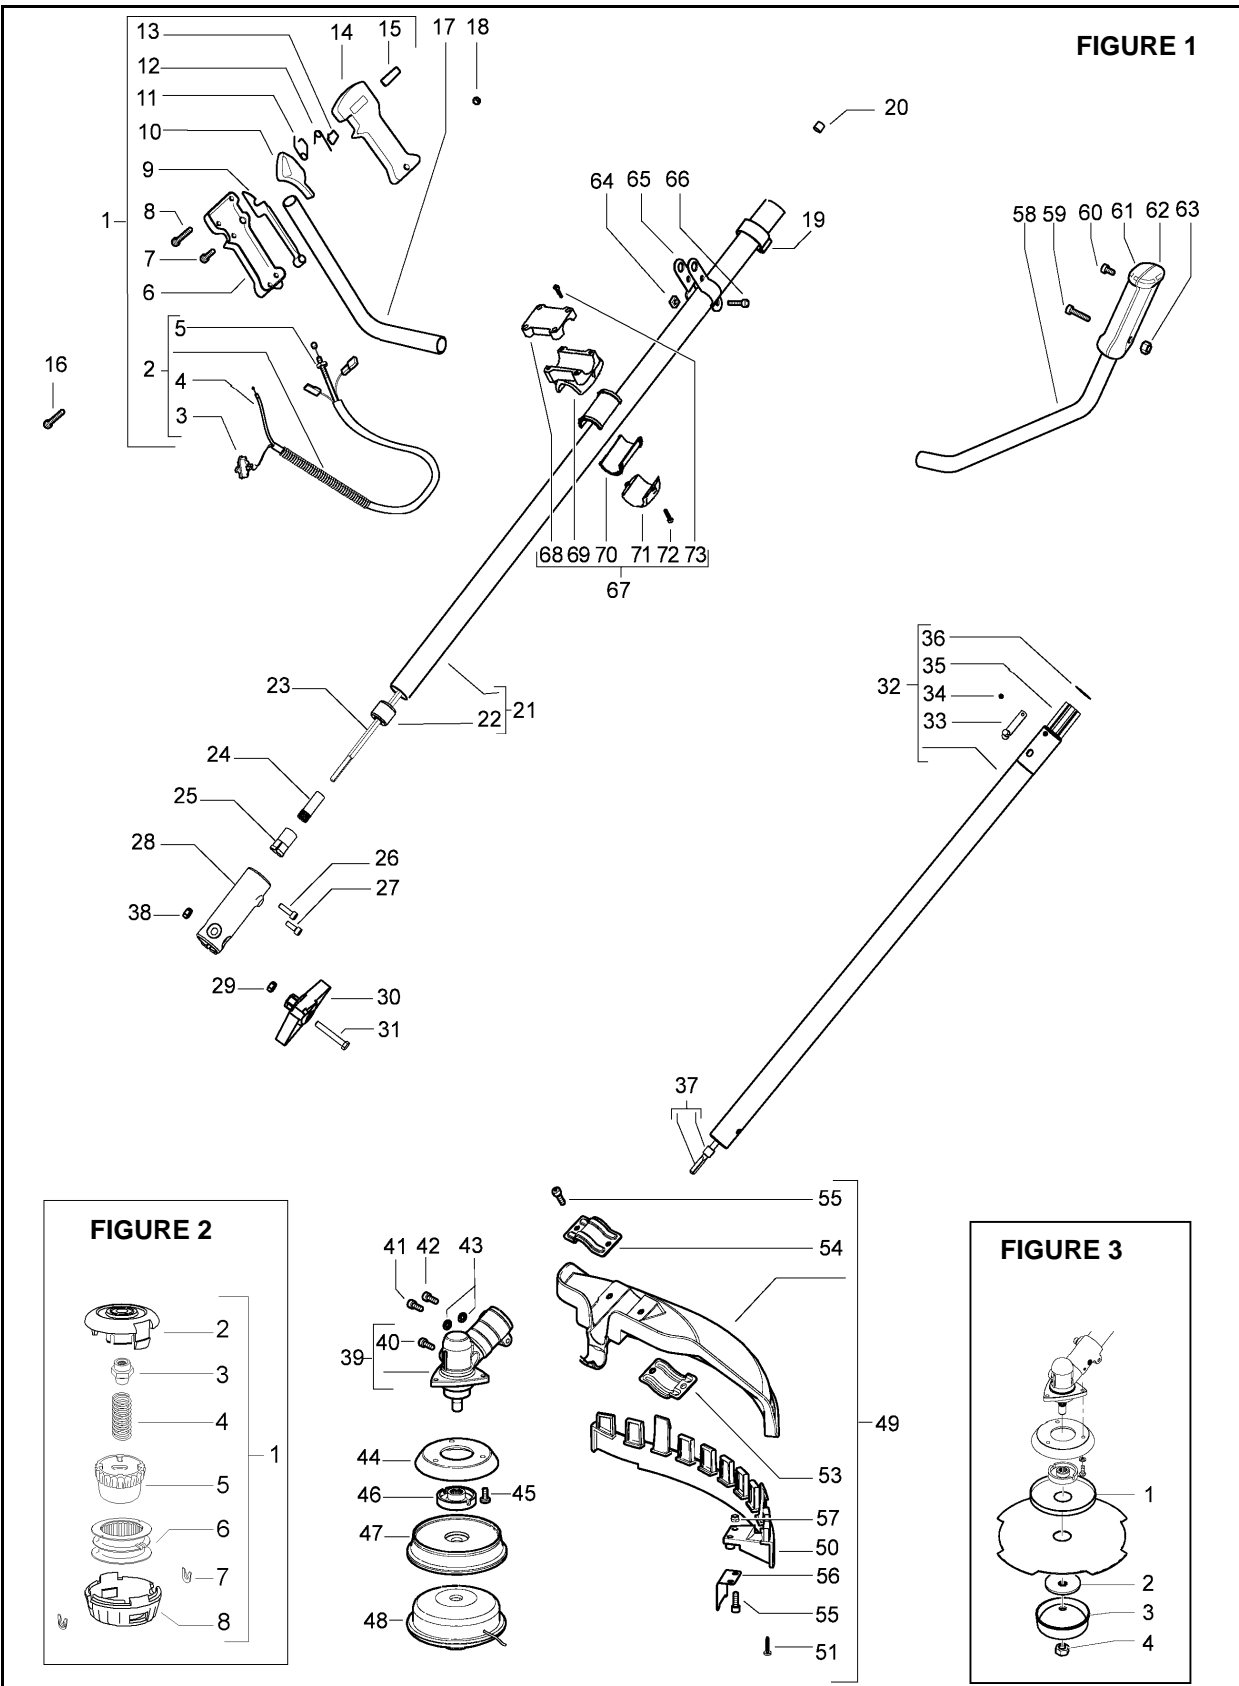

FIGURE 1

FIGURE 2

FIGURE 3

Item	P/N McC	P/N ELX	Qty	DESCRIPTION
<b>FIGURE 1</b>				
1	227089	538227089	1	trigger box assy
C 2	• 227082	538227082	1	cable assy
C 3	•• 236394	538236394	1	switch
C 4	•• 227054	538227054	1	throttle cable
5	• 235912	538235912	1	nut M6
6	• 241293	538241293	1	half handle (right)
7	• 240618	538240618	2	screw 3x16
8	• 240833	538240833	3	screw 3x20
9	• 229820	538229820	1	safety lever
10	• 241295	538241295	1	throttle trigger
11	• 240091	538240091	1	throttle trigger spring
12	• 229973	538229973	1	throttle advance spring
13	• 229823	538229823	1	throttle advance
14	• 241294	538241294	1	half handle (left)
15	• 229824	538229824	1	throttle advance slide
16	235804	538235804	1	screw M5x30
17	229831	538229831	1	right handle bar
18	235216	538235216	1	nut M5
19	229850	538229850	2	cable retain
20	243290	538243290	1	shaft retainer ring
21	243156	538243156	1	upper shaft assy
22	• 228192	538228192	3	bushing assy
23	243178	538243178	1	shaft
24	11248	538011248	1	bushing
25	11249	538011249	1	shaft joint
26	229077	538229077	1	screw M5x18
27	236381	538236381	1	screw M5x10
28	243180	538243180	1	joint
29	235912	538235912	1	nut M6
30	502203802	502203802	1	knob
31	242146	538242146	1	screw M6x40
32	249721	538249721	1	lower shaft assy
33	• 243395	538243395	1	button
34	• 243396	538243396	1	rivet
35	• 243206	538243206	1	shaft guide
36	• 242831	538242831	2	shaft guide retainer ring
37	243211	538243211	1	shaft + retainer
38	228926	538228926	1	self locking nut M6
39	242728	538242728	1	gearbox
40	• 240151	538240151	1	screw M8x10
41	235802	538235802	1	screw 5x14
42	235803	538235803	1	screw 5x25
43	236529	538236529	2	split washer
44	242729	538242729	1	flange adapter
45	240688	538240688	3	screw M5 and washer
A 46	242815	538242815	1	flange
B 47	242823	538242823	1	spacer
A 48			1	string head