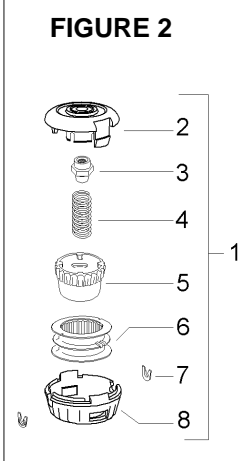

FIGURE 1

FIGURE 2

FIGURE 3

Item	P/N McC	P/N ELX	Qty	DESCRIPTION
<b>FIGURE 1</b>				
1	227089	538227089	1	trigger box assy
C 2	• 227082	538227082	1	cable assy
C 3	•• 236394	538236394	1	switch
C 4	•• 227054	538227054	1	throttle cable
5	• 235912	538235912	1	nut M6
6	• 241293	538241293	1	half handle (right)
7	• 240618	538240618	2	screw 3x16
8	• 240833	538240833	3	screw 3x20
9	• 229820	538229820	1	safety lever
10	• 241295	538241295	1	throttle trigger
11	• 240091	538240091	1	throttle trigger spring
12	• 229973	538229973	1	throttle advance spring
13	• 229823	538229823	1	throttle advance
14	• 241294	538241294	1	half handle (left)
15	• 229824	538229824	1	throttle advance slide
16	235804	538235804	1	screw M5x30
17	229831	538229831	1	right handle bar
18	235216	538235216	1	nut M5
19	229850	538229850	2	cable retain
20	243290	538243290	1	shaft retainer ring
21	243156	538243156	1	upper shaft assy
22	• 228192	538228192	3	bushing assy
23	243178	538243178	1	shaft
24	11248	538011248	1	bushing
25	11249	538011249	1	shaft joint
26	229077	538229077	1	screw M5x18
27	236381	538236381	1	screw M5x10
28	243180	538243180	1	joint
29	235912	538235912	1	nut M6
30	502203802	502203802	1	knob
31	242146	538242146	1	screw M6x40
32	249721	538249721	1	lower shaft assy
33	• 243395	538243395	1	button
34	• 243396	538243396	1	rivet
35	• 243206	538243206	1	shaft guide
36	• 242831	538242831	2	shaft guide retainer ring
37	243211	538243211	1	shaft + retainer
38	228926	538228926	1	self locking nut M6
39	242728	538242728	1	gearbox
40	• 240151	538240151	1	screw M8x10
41	235802	538235802	1	screw 5x14
42	235803	538235803	1	screw 5x25
43	236529	538236529	2	split washer
44	242729	538242729	1	flange adapter
45	240688	538240688	3	screw M5 and washer
A 46	242815	538242815	1	flange
B 47	242823	538242823	1	spacer
A 48			1	string head