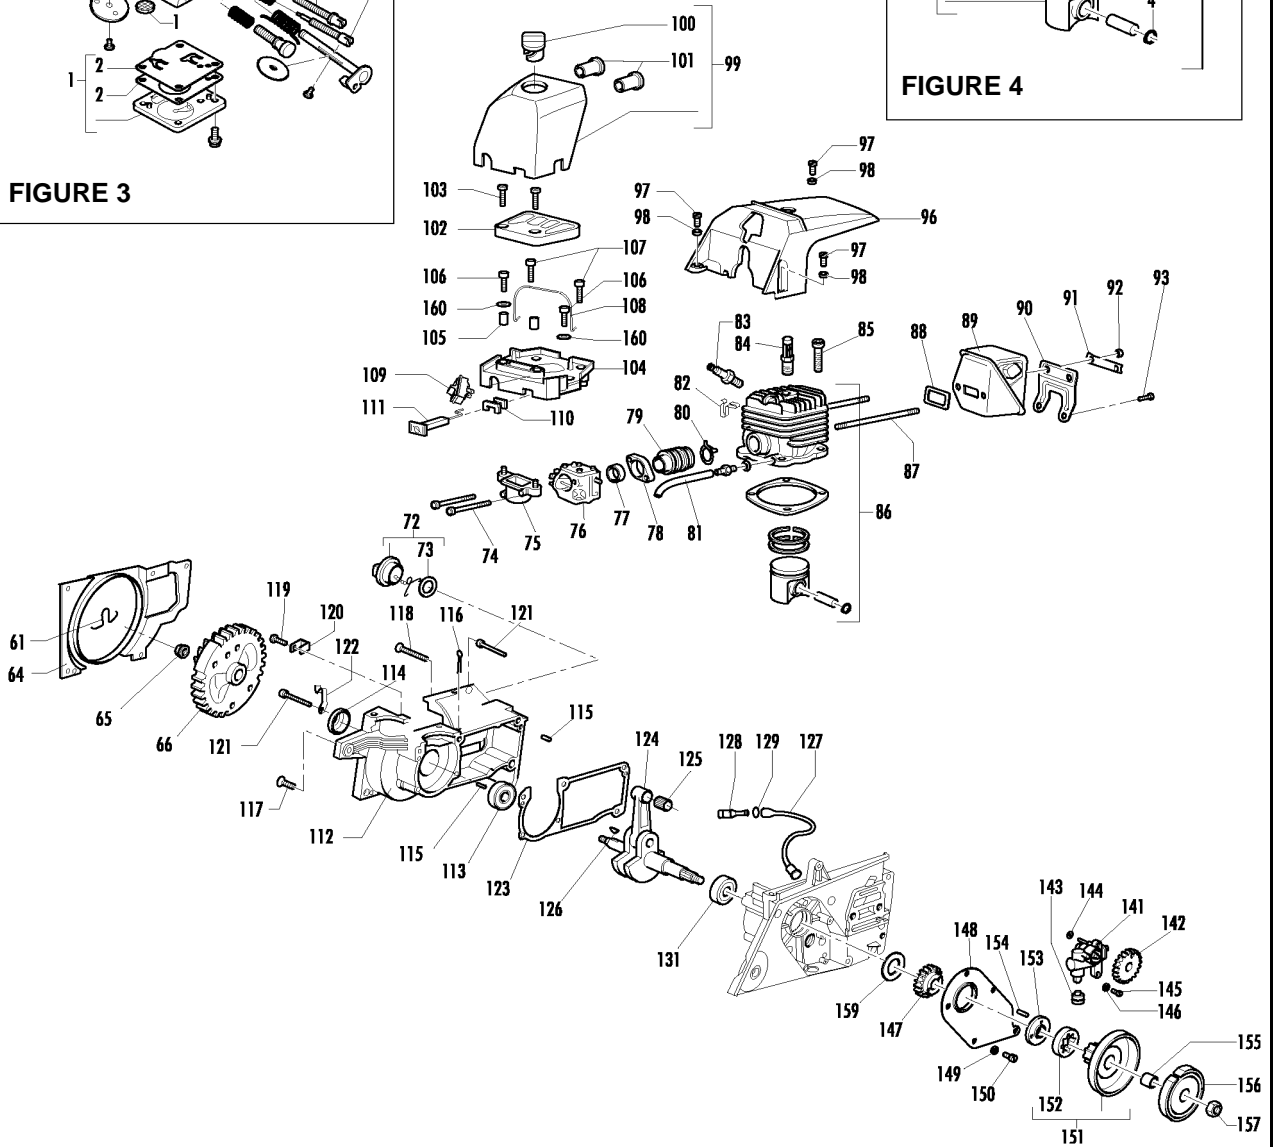

FIGURE 4

FIGURE 2

Item	P/N McC	P/N ELX	Qty	DESCRIPTION
FIGURE 2				
B 61	• 241156	538241156	1	PRESSURE SPRING
64	227958	538227958	1	AIR CONVEYOR
65	227762	538227762	1	M 8 NUT
66	227976	538227976	1	FLYWHEEL
B 72	227507	538227507	1	OIL CAP ASSY
C 73	• 227459	538227459	1	OIL CAP SEAL
74	229399	538229399	2	M 5X70 SCREW
75	227965	538227965	1	MANIFOLD
C 76	FIGURE 4			
77	229397	538229397	1	FLANGE
78	229396	538229396	1	SUCTION FLANGE
C 79	229017	538229017	1	SUCTION TUBE
80	229395	538229395	1	CLAMP
C 81	229718	538229718	1	BRANCH PIPE
82	218865	538218865	1	CLIP
A 83	92878	538092878	1	RDJ6J SPARK PLUG
84	94273	538094273	1	DECOMPRESSOR
85	235214	538235214	4	M4X20 SCREW
C 86	FIGURE 3			
87	227057	538227057	2	STUD BOLT
C 88	229502	538229502	1	MUFFLER GASKET
C 89	241257	538241257	1	MUFFLER ASSY
90	229501	538229501	1	MUFFLER HOLDER
91	227275	538227275	1	SHIELD
92	235216	538235216	2	M5 NUT
93	229563	538229563	2	M5X10 SCREW
96	242548	538242548	1	ENGINE COVER ASSY
97	229712	538229712	3	M5X16 SCREW
98	235248	538235248	3	WASHER D.5
99	242550	538242550	1	AIR FILTER ASSY
100	• 241089	538241089	1	AIR FILTER RELEASE LEVER
101	• 229525	538229525	2	SUCTION HOSE
B 102	227561	538227561	1	AIR FILTER
103	227458	538227458	2	M5X21 MODIFIED SCREW
104	247877	538247877	1	AIR FILTER BOX ASSY
105	227971	538227971	2	BUSHING
106	227563	538227563	2	M 5X16 SCREW
107	235205	538235205	2	4,2X19 SCREW
108	241090	538241090	1	FILTER COVER BRACKET
C 109	242439	538242439	1	IGNITION SWITCH
110	229380	538229380	1	DUST SHIELD
C 111	229377	538229377	1	AIR LEVER ASSY
112	247894	538247894	1	FLYWHEEL CRANKCASE ASSY
113	• 229449	538229449	1	BEARING 15X35X11 (6202)
C 114	• 229452	538229452	1	15X26X4/4,5 RING
115	• 235221	538235221	2	D.4X16 PIN
116	• 236728	538236728	1	COTTER PIN
117	241146	538241146	1	M6X20 SCREW
118	241145	538241145	1	M6X45 MODIFIED SCREW
120	229560	538229560	1	CLAMP
121	235530	538235530	6	M5 X 35 SCREW

Item	P/N McC	P/N ELX	Qty	DESCRIPTION
122	229559	538229559	2	CLAMP
C 123	227975	538227975	1	CRANKCASE SEAL
124	240060	538240060	1	ENGINE SHAFT ASSY
C 125	• 229453	538229453	1	12X16X16 NEEDLE BEARING
C 126	227631	538227631	1	KEY
C 127	227461	538227461	1	OIL TUBE
C 128	227464	538227464	1	OIL FILTER ASSY
C 129	• 227527	538227527	1	O-RING
131	• 229450	538229450	1	BEARING 17x40x12
C 141	227530	538227530	1	OIL PUMP ASSY
C 142	• 227385	538227385	1	DRIVEN GEAR
C 143	227383	538227383	1	OIL PUMP ADJUSTER
C 144	235432	538235432	1	2018 O-RING
145	229861	538229861	2	M4X14 SCREW
146	227630	538227630	2	WASHER D.4
C 147	227387	538227387	1	DRIVE GEAR
148	227970	538227970	1	OIL PUMP COVER
149	227627	538227627	5	WASHER D.4
150	227611	538227611	5	M4X12 SCREW
C 151	240054	538240054	1	CLUTCH DRUM ASSY
B 152	• 227547	538227547	1	PINION
153	• 227389	538227389	1	SPACER
154	• 227548	538227548	1	2,5X14 PIN
C 155	227329	538227329	1	NEEDLE BEARINGS
C 156	240055	538240055	1	CLUTCH ASSY
157	241247	538241247	1	M10 NUT
159	227388	538227388	1	SPACER
160	235248	538235248	2	D.5X10X1 WASHER

FIGURE 3 CARBURETOR				
C -	229400	538229400	1	WJ23 CARBURETTOR
B 1	• 229925	538229925	1	MAJOR REPAIR KIT
A 2	•• 237211	538237211	1	GASKET+DIAPH JW11 KIT
3	• 229927	538229927	2	SPRING NEEDLE
4	• 229928	538229928	1	IDLE KIT WJ23
5	• 229929	538229929	1	IDLE L WJ23
6	• 229930	538229930	1	H/L CARB.NEEDLE

FIGURE 4 CYLINDER / PISTON				
C 1	247893	538247893	1	CYLINDER/PISTON KIT
B 2	• 227974	538227974	1	CYLINDER GASKET
C 3	• 229543	538229543	1	PISTON KIT
4	•• 229544	538229544	2	RETAINING RING
B 5	•• 229070	538229070	2	PISTON RING
C 6	• 229515	538229515	1	PULSE HOSE
C 7	• 227634	538227634	1	ALUMINUM WASHER D.5