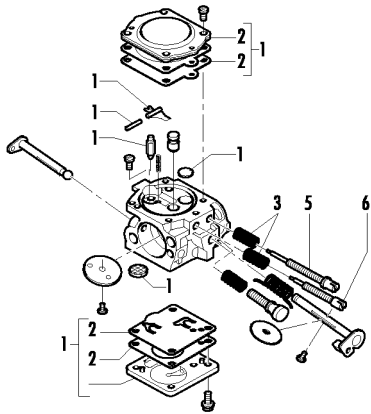

WALBRO WJ 23 A

FIGURE 3