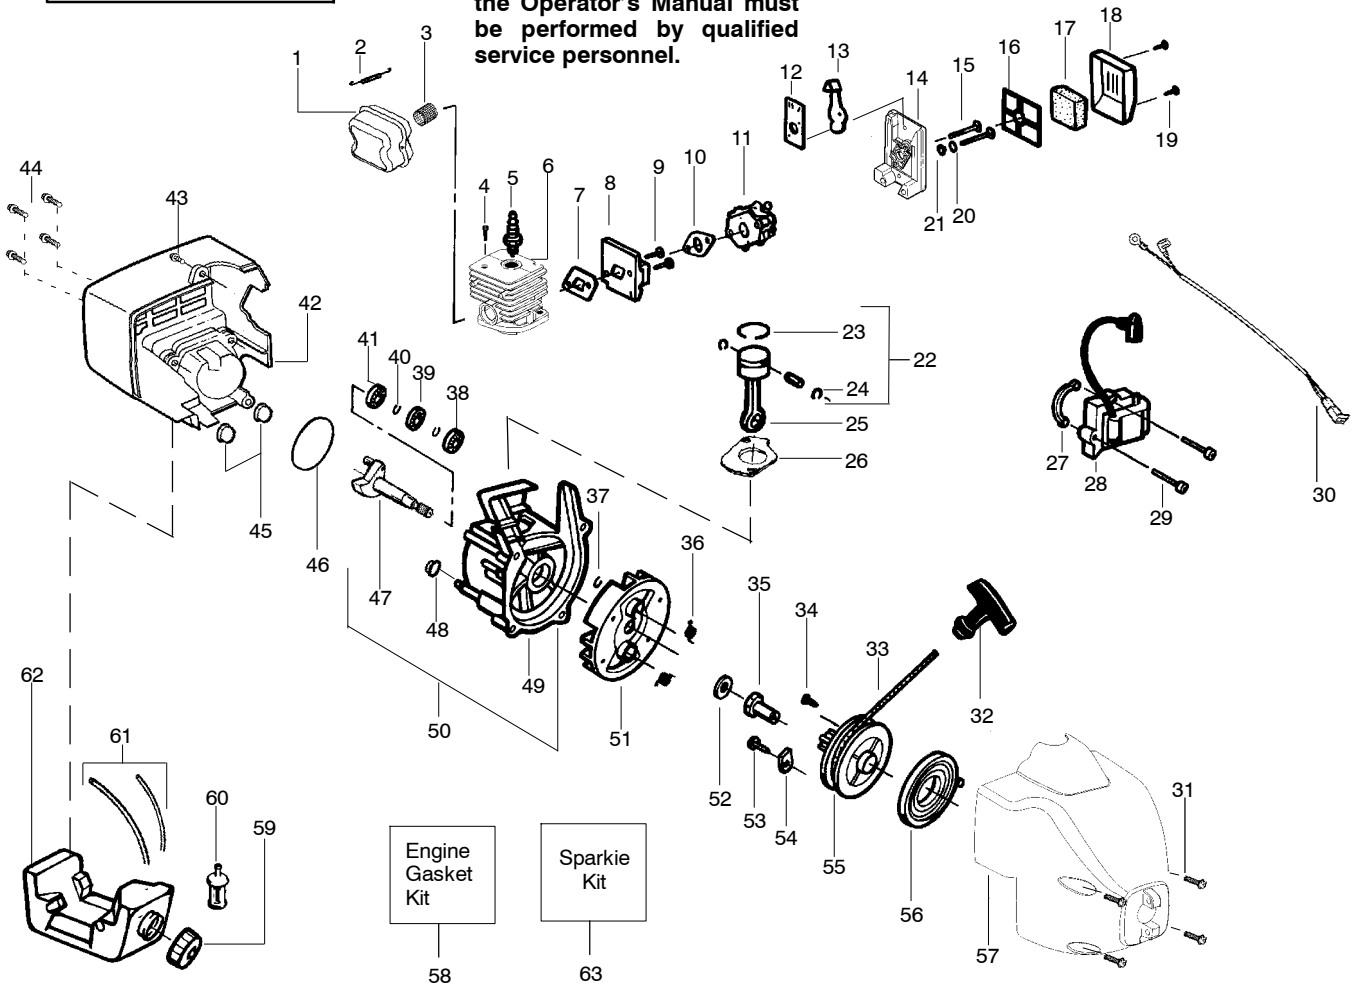

TYPE 1

⚠ WARNING
All repairs, adjustments and maintenance not described in the Operator's Manual must be performed by qualified service personnel.

Ref.	Part No.	Description	Ref.	Part No.	Description	Ref.	Part No.	Description
1.	530071390	Kit - Muffler (incl. 2,3)	24.	530015162	Ret.-Piston Pin	48.	530036792	Isolator-C'Case
2.	530042088	Spring-Muffler	25.	530069945	Kit-Conn. Rod Ass'y.	49.	530012414	Assy-Crankcase
3.	530071391	Screen-Spark Arrestor	26.	530071535	Gasket-Cylinder (Kit)			(Incl. 38-41)
4.	530015953	Screw-Cylinder	27.	530036145	Spacer-Module	50.	530071337	Assy-C'case & C'shaft
5.	Champion	Spark Plug (RCJ 8Y)	28.	530039211	Module-Ignition			(Incl. 37,47,49)
6.	530071359	Kit - Cylinder	29.	530015954	Screw	51.	530069886	Assy-Flywheel
7.	530071535	Gasket-Cyl./Carb.(Kit)	30.	530047278	Assy-Switch Wire	52.	530015828	Washer-Flat
8.	530069758	Kit - Carb. Adaptor	31.	530015810	Screw	53.	530015775	Screw
9.	530016014	Screw	32.	530027569	Handle-Starter	54.	530053985	Retainer-Pulley
10.	530071535	Gasket-Carb. (Kit)	33.	530071542	Kit - Rope	55.	530071536	Kit-Starter Pulley
11.	530069754	Kit - Carburetor Ass'y (Incl. Limiter Cap)	34.	530016326	Screw			(Incl. 34)
12.	530038747	Plate-Choke Mounting	35.	530027953	Coupling-Drive	56.	530042086	Spring-Starter
13.	530035499	Shutter-Choke	36.	530023817	Spring-Starter Dog	57.	530071526	Assy. - Fan Housing
14.	530052431	Box-Air	37.	530015941	Retain. Ring-C'shaft	58.	530071535	Kit-Engine Gasket
15.	530015887	Screw	38.	530032124	Bearing-Outer			(Incl. 7,10,26,46)
16.	530036569	Plate - Filter Support	39.	530019179	Seal-C'case	59.	530014347	Assy-Fuel Cap
17.	530036575	Air Filter- Foam	40.	530015945	Retainer Ring-C'case	60.	530095646	Assy-Fuel Pickup
18.	530054414	Cover-Air Filter	41.	530032125	Bearing-Inner	61.	530069599	Kit-Fuel Line
19.	530015892	Screw	42.	530054299	Shroud-Rear	62.	530049933	Assy-Fuel Tank
20.	530015852	Spacer-Choke	43.	530015934	Screw			(Incl. cap, lines,filter)
21.	530015254	Washer	44.	530015810	Screw	63.	507475326	Kit-Sparkie (Incl. spring term. & boot)
22.	530071357	Kit - Piston (Incl. 23, 24 & Pin)	45.	530036793	Isolator-Shroud			
23.	530055120	Ring-Piston	46.	530071535	O-Ring-C'case/Shrd (Kit)			
			47.	530012413	Assy-Crankshaft			

✓ = NEW PART NUMBER FOR THIS IPL

★ = REFER TO THE SERVICE REFERENCE INDICATED FOR MORE INFORMATION. (LOCATED AT END OF IPL)