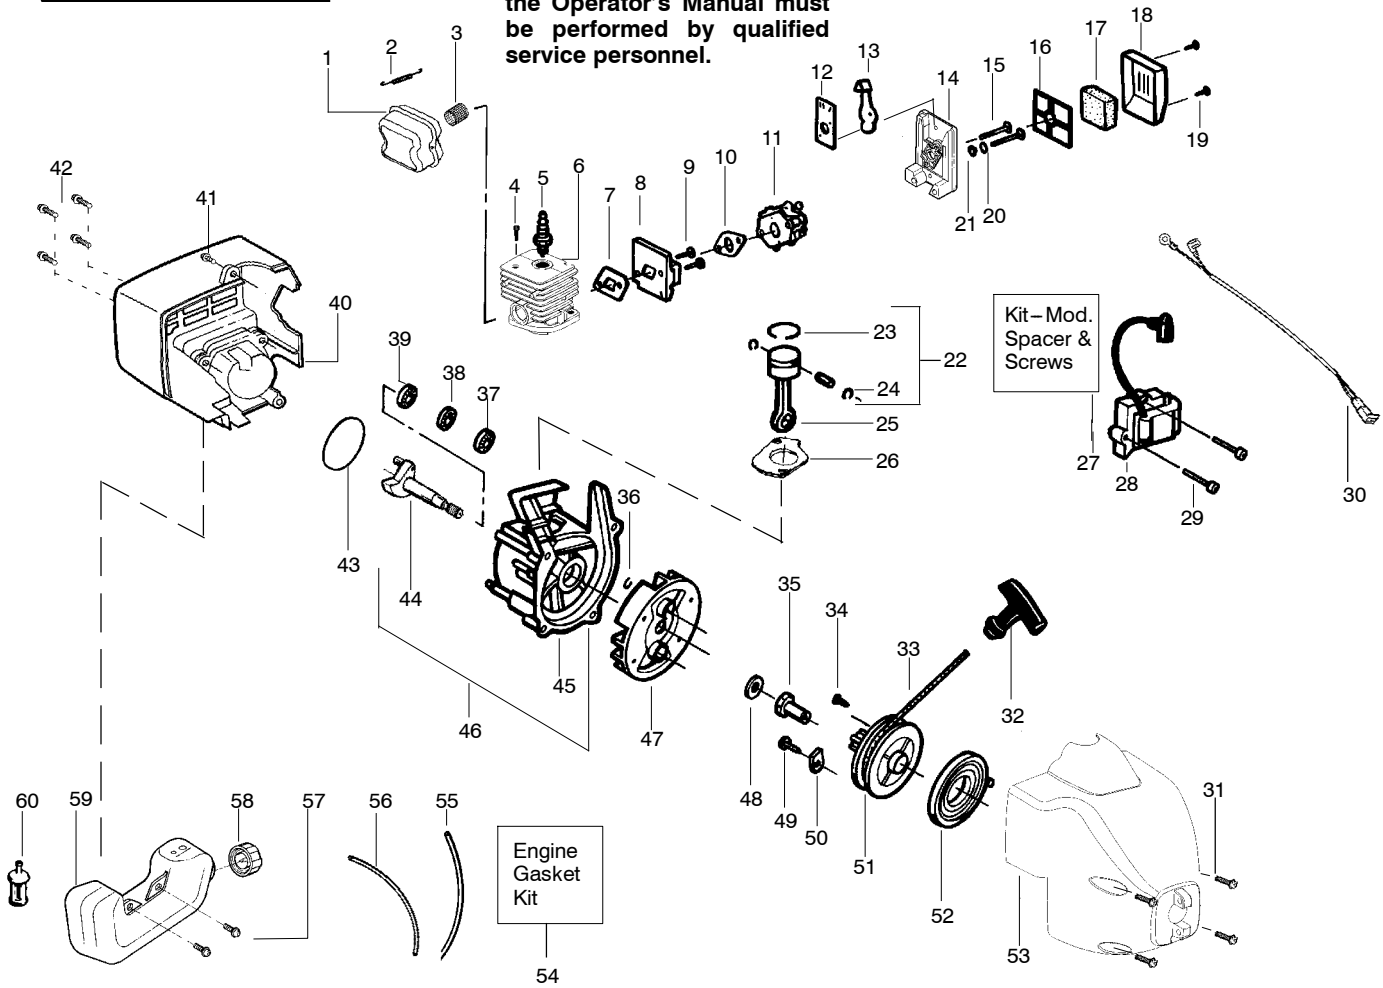

TYPE 5

⚠ WARNING
All repairs, adjustments and maintenance not described in the Operator's Manual must be performed by qualified service personnel.

Ref.	Part No.	Description	Ref.	Part No.	Description	Ref.	Part No.	Description
1.	530071396	Kit - Muffler (incl. 2,3)	23.	530055120	Ring-Piston	45.	530071627	Assy-Crankcase (Incl. 38-40)
2.	530042088	Spring-Muffler	24.	530015162	Ret.-Piston Pin	46.	530071675	Assy-C'case & C'shaft (Incl. 37,45,46)
3.	530071391	Screen-Spark Arrestor	25.	530069945	Kit-Conn. Rod Ass'y.	47.	530054115	Assy-Flywheel
4.	530015953	Screw-Cylinder	26.	530071363	Gasket-Cylinder (Kit)	48.	530015828	Washer-Flat
5.	Champion	Spark Plug (RCJ6Y)	27.	530071731	Kit-Module Spacer & Screws	49.	530015775	Screw
6.	530012416	Cylinder	28.	530039211	Module-Ignition	50.	530053985	Retainer-Pulley
7.	530071363	Gasket-Cyl./Carb. (Kit)	29.	530016357	Screw	51.	530071536	Kit-Starter Pulley (Incl. 34)
8.	530057635	Adaptor-Carb.	30.	530047278	Assy-Switch Wire	52.	530042086	Spring-Starter
9.	530016014	Screw	31.	530015810	Screw	53.	530071527	Assy. - Fan Housing
10.	530071363	Gasket-Carb. (Kit)	32.	530027569	Handle-Starter	54.	530071363	Kit-Engine Gasket (Incl. 7,10,26,44)
11.	---	Kit - Carburetor Ass'y (WT-631)	33.	530071542	Kit - Rope	55.	530069216	Kit-Fuel Line(large)
	530071630	(CIU-W7D)	34.	530016391	Screw	56.	530069247	Kit-Fuel Line(small)
12.	530038747	Plate-Choke Mounting	35.	530027953	Coupling-Drive	57.	530016379	Retainer-Tank
13.	530035499	Shutter-Choke	36.	530015941	Retain. Ring-C'shaft	58.	530014347	Assy-Fuel Cap
14.	530052431	Box-Air	37.	530055728	Bearing-Outer	59.	530056731	Assy-Fuel Tank (Incl. cap, lines,filter)
15.	530016393	Screw	38.	530071615	Kit-C'case Seal	60.	530095646	Assy-Fuel Pickup
16.	530036569	Plate - Filter Support	39.	530032125	Bearing-Inner			
17.	530036575	Air Filter- Foam	40.	530057026	Shroud-Rear			
18.	530054414	Cover-Air Filter	41.	530015886	Screw			
19.	530015892	Screw	42.	530015810	Screw			
20.	530015852	Spacer-Choke	43.	530071363	O-Ring-C'case/Shrd (Kit)			
21.	530015254	Washer	44.	530012413	Assy-Crankshaft			
22.	530071833	Kit - Piston (Incl. 23, 24 & Pin)						

✓ = NEW PART NUMBER FOR THIS IPL

★ = REFER TO THE SERVICE REFERENCE INDICATED FOR MORE INFORMATION. (LOCATED AT END OF IPL)