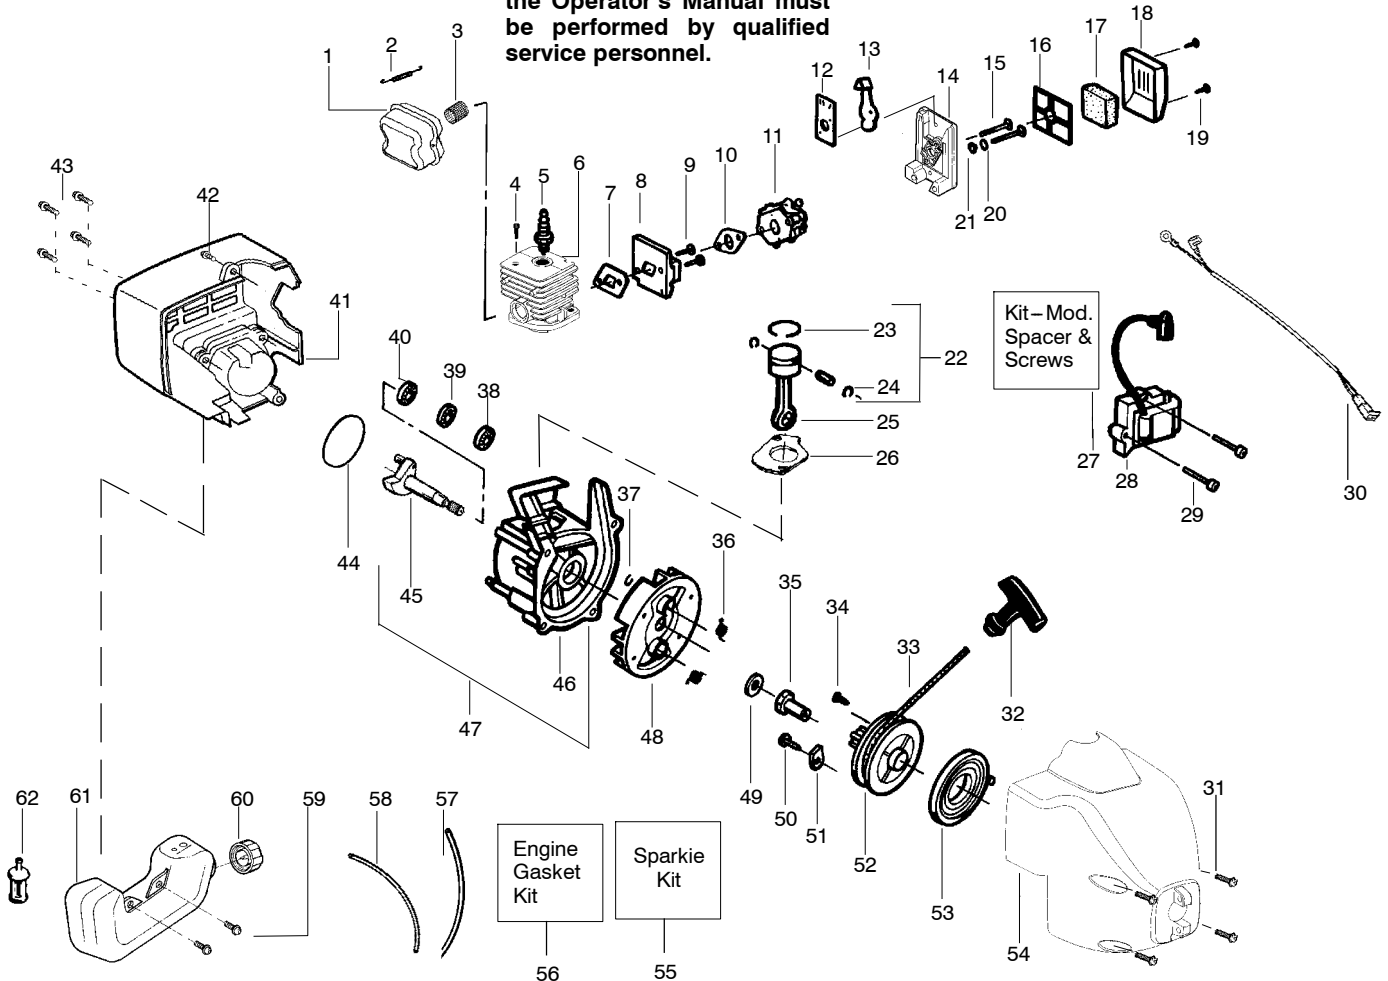

TYPE 4

WARNING
All repairs, adjustments and maintenance not described in the Operator's Manual must be performed by qualified service personnel.

Ref.	Part No.	Description	Ref.	Part No.	Description	Ref.	Part No.	Description
1.	530071390	Kit - Muffler (incl. 2,3)	23.	530055120	Ring-Piston	46.	530071627	Assy-Crankcase (Incl. 38-40)
2.	530042088	Spring-Muffler	24.	530015162	Ret.-Piston Pin	47.	530071675	Assy-C'case & C'shaft (Incl. 37,45,46)
3.	530071391	Screen-Spark Arrestor	25.	530069615	Kit-Conn. Rod Ass'y.	48.	530069886	Assy-Flywheel
4.	530015953	Screw-Cylinder	26.	530069616	Gasket-Cylinder (Kit)	49.	530015828	Washer-Flat
5.	Champion	Spark Plug (RCJ6Y)	27.	530071731	Kit-Module Spacer & Screws	50.	530015775	Screw
6.	530012376	Cylinder	28.	530039211	Module-Ignition	51.	530053985	Retainer-Pulley
7.	530069616	Gasket-Cyl./Carb.(Kit)	29.	530016357	Screw	52.	530071536	Kit-Starter Pulley (Incl. 34)
8.	530069758	Kit - Carb. Adaptor	30.	530047278	Assy-Switch Wire	53.	530042086	Spring-Starter
9.	530016014	Screw	31.	530015810	Screw	54.	530071527	Assy. - Fan Housing
10.	530069616	Gasket-Carb. (Kit)	32.	530027569	Handle-Starter	55.	507475326	Kit-Sparkie (Incl. spring term. & boot)
11.	---	Kit - Carburetor Ass'y (WA-226) (WT-631)	33.	530071542	Kit - Rope	56.	530069616	Kit-Engine Gasket (Incl. 7,10,26,44)
	530071635		34.	530016391	Screw	57.	530069216	Kit-Fuel Line(large)
	530038747	Plate-Choke Mounting	35.	530027953	Coupling-Drive	58.	530069247	Kit-Fuel Line(small)
	530035499	Shutter-Choke	36.	530023817	Spring-Starter Dog	59.	530016379	Retainer-Tank
	530052431	Box-Air	37.	530015941	Retain. Ring-C'shaft	60.	530014347	Assy-Fuel Cap
	530015887	Screw	38.	530055728	Bearing-Outer	61.	530056731	Assy-Fuel Tank (Incl. cap, lines,filter)
	530036569	Plate - Filter Support	39.	530071615	Kit-C'case Seal	62.	530095646	Assy-Fuel Pickup
	530036575	Air Filter- Foam	40.	530032125	Bearing-Inner			
	530054414	Cover-Air Filter	41.	530057026	Shroud-Rear			
	530015892	Screw	42.	530015886	Screw			
	530015852	Spacer-Choke	43.	530015810	Screw			
	530015254	Washer	44.	530069616	O-Ring-C'case/Shrd (Kit)			
22.	530069987	Kit - Piston (Incl. 23, 24 & Pin)	45.	530012413	Assy-Crankshaft			

✓ = NEW PART NUMBER FOR THIS IPL

★ = REFER TO THE SERVICE REFERENCE INDICATED FOR MORE INFORMATION. (LOCATED AT END OF IPL)