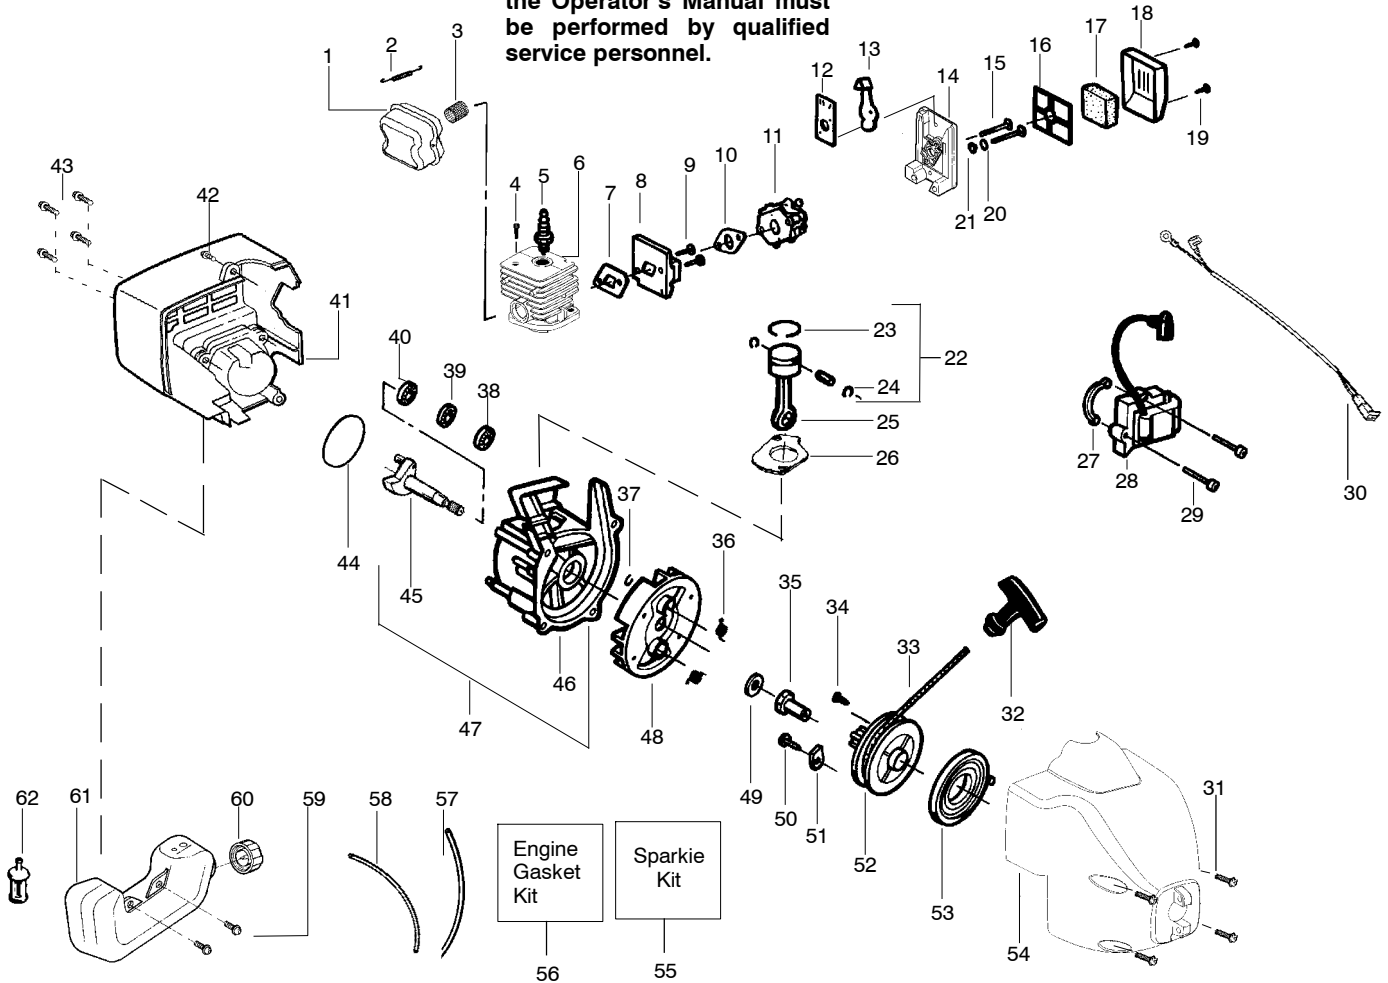

TYPE 3

WARNING
All repairs, adjustments and maintenance not described in the Operator's Manual must be performed by qualified service personnel.

Ref.	Part No.	Description	Ref.	Part No.	Description	Ref.	Part No.	Description
1.	530071390	Kit - Muffler (incl. 2,3)	23.	530055120	Ring-Piston	46.	530012491	Assy-Crankcase (Incl. 38-40)
2.	530042088	Spring-Muffler	24.	530015162	Ret.-Piston Pin	47.	530071337	Assy-C'case & C'shaft (Incl. 37,45,46)
3.	530071391	Screen-Spark Arrestor	25.	530069615	Kit-Conn. Rod Ass'y.	48.	530069886	Assy-Flywheel
4.	530015953	Screw-Cylinder	26.	530069616	Gasket-Cylinder (Kit)	49.	530015828	Washer-Flat
5.	Champion	Spark Plug (RCJ6Y)	27.	530036145	Spacer-Module	50.	530015775	Screw
6.	530069757	Kit - Cylinder	28.	530039211	Module-Ignition	51.	530053985	Retainer-Pulley
7.	530069616	Gasket-Cyl./Carb.(Kit)	29.	530015954	Screw	52.	530071536	Kit-Starter Pulley (Incl. 34)
8.	530069758	Kit - Carb. Adaptor	30.	530047278	Assy-Switch Wire	53.	530042086	Spring-Starter
9.	530016014	Screw	31.	530015810	Screw	54.	530071526	Assy. - Fan Housing
10.	530069616	Gasket-Carb. (Kit)	32.	530027569	Handle-Starter	55.	507475326	Kit-Sparkie (Incl. spring term. & boot)
11.	---	Kit - Carburetor Ass'y (WA-226)	33.	530071542	Kit - Rope	56.	530069616	Kit-Engine Gasket (Incl. 7,10,26,44)
	530071635	(WT-631)	34.	530016326	Screw	57.	530069216	Kit-Fuel Line(large)
12.	530038747	Plate-Choke Mounting	35.	530027953	Coupling-Drive	58.	530069247	Kit-Fuel Line(small)
13.	530035499	Shutter-Choke	36.	530023817	Spring-Starter Dog	59.	530016379	Retainer-Tank
14.	530052431	Box-Air	37.	530015941	Retain. Ring-C'shaft	60.	530014347	Assy-Fuel Cap
15.	530015887	Screw	38.	530055728	Bearing-Outer	61.	530056731	Assy-Fuel Tank (Incl. cap, lines,filter)
16.	530036569	Plate - Filter Support	39.	530071615	Kit-C'case Seal	62.	530095646	Assy-Fuel Pickup
17.	530036575	Air Filter- Foam	40.	530032125	Bearing-Inner			
18.	530054414	Cover-Air Filter	41.	530056548	Shroud-Rear			
19.	530015892	Screw	42.	530015886	Screw			
20.	530015852	Spacer-Choke	43.	530015810	Screw			
21.	530015254	Washer	44.	530071535	O-Ring-C'case/Shrd (Kit)			
22.	530069987	Kit - Piston (Incl. 23, 24 & Pin)	45.	530012413	Assy-Crankshaft			

✓ = NEW PART NUMBER FOR THIS IPL

* = REFER TO THE SERVICE REFERENCE INDICATED FOR MORE INFORMATION. (LOCATED AT END OF IPL)