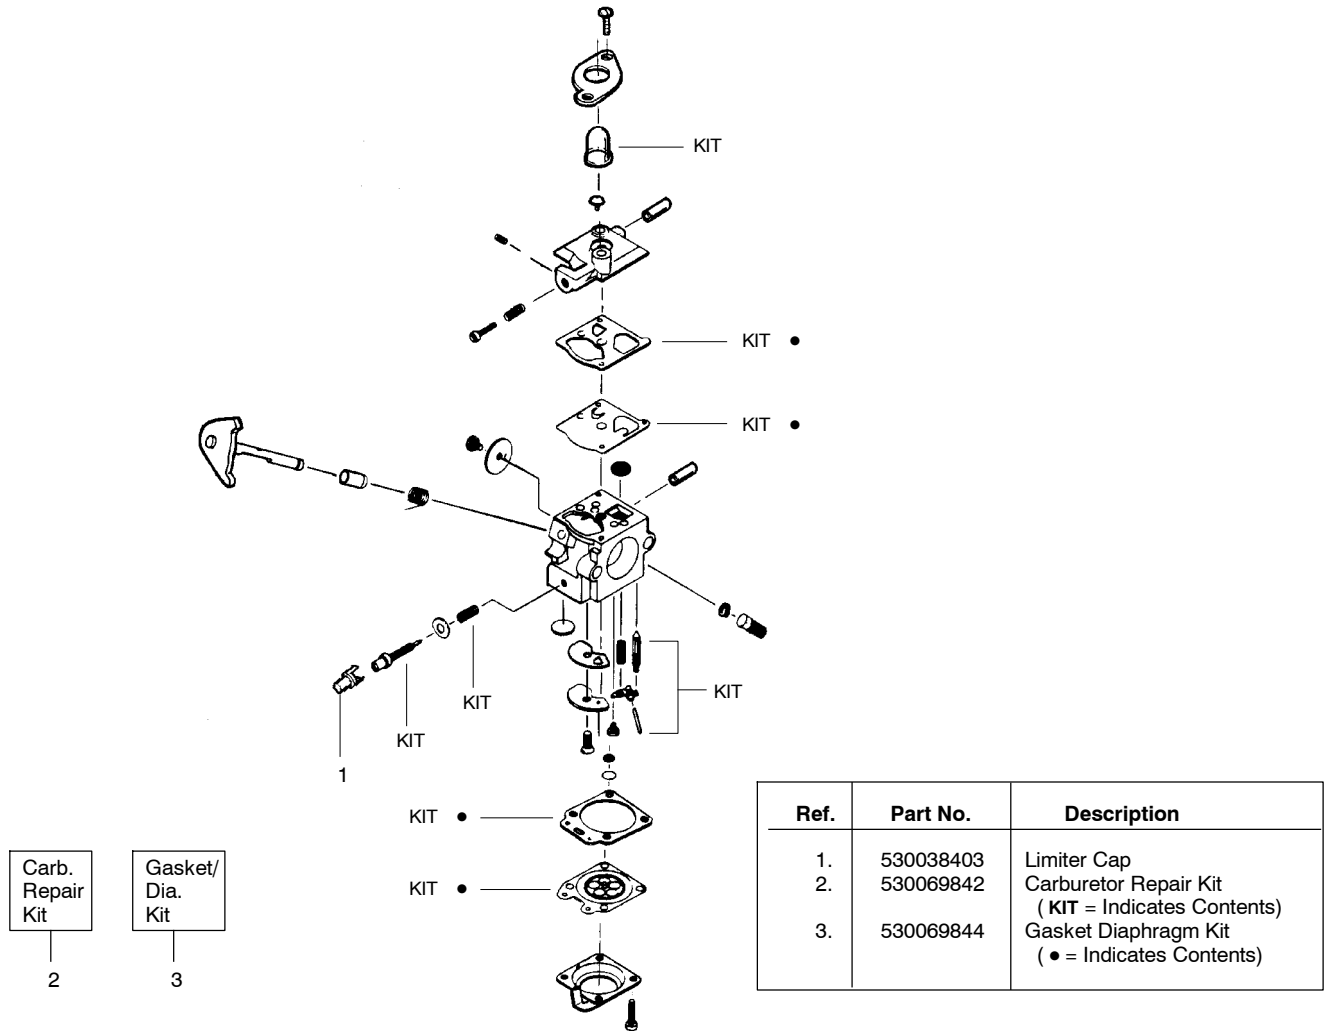

Carburetor Assembly #530069754 (WA-226)

Kit - Carburetor Assembly No. 530071635 - WT-631
Kit - Carburetor Assembly No. 530071630 - CIU-W7D

Note: No Repair kits are available for this carburetor, please order the complete assembly part number.