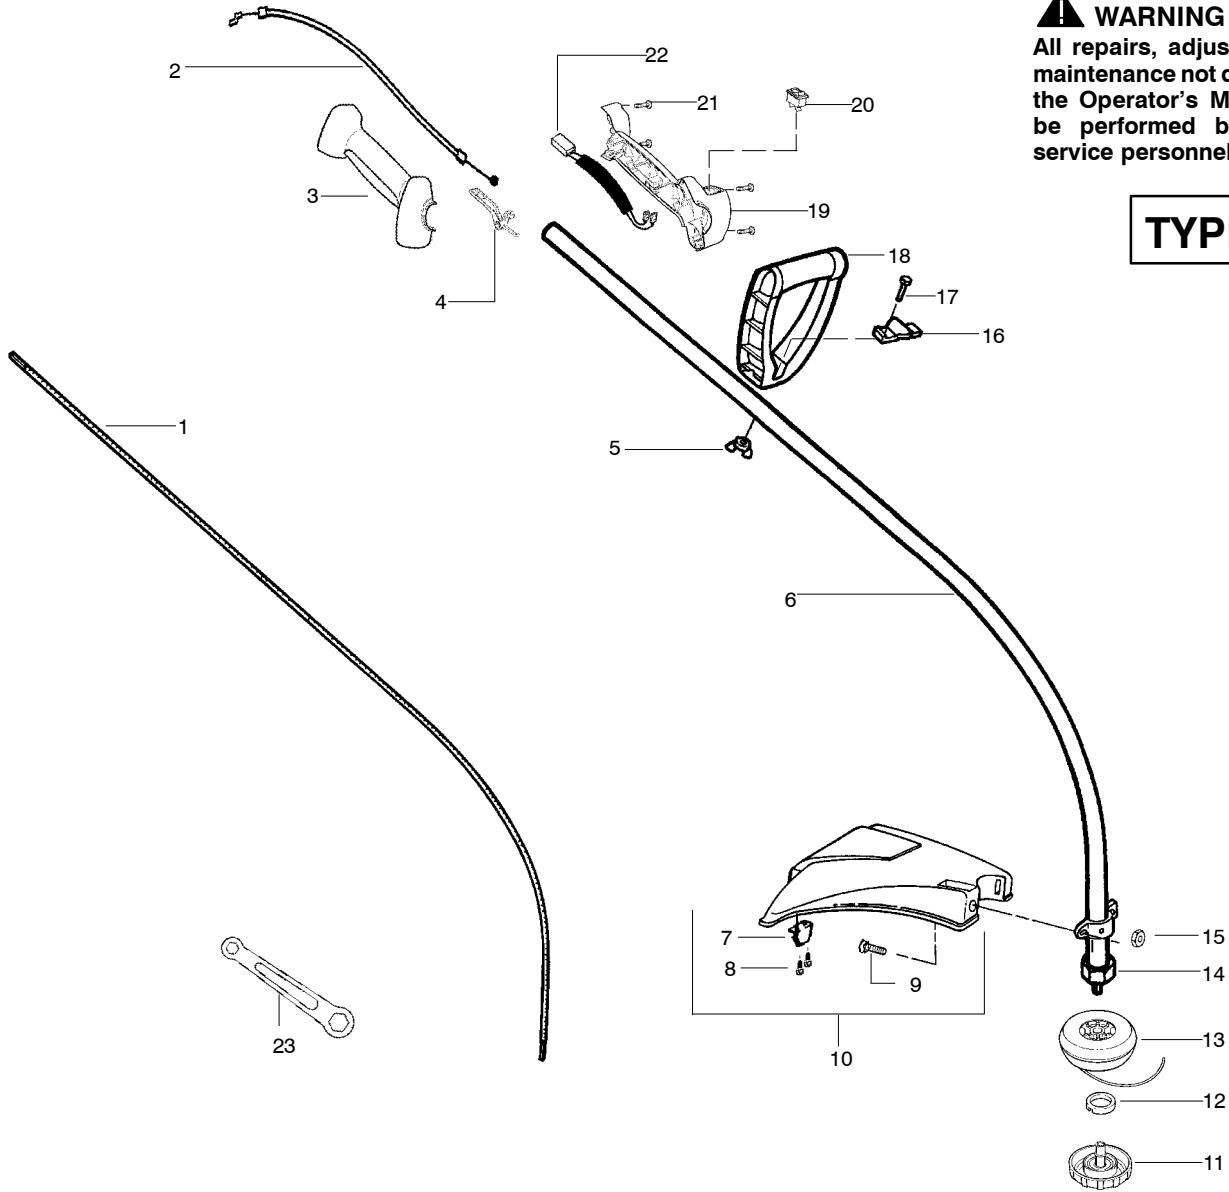

**WARNING**  
 All repairs, adjustments and maintenance not described in the Operator's Manual must be performed by qualified service personnel.

**TYPE 1,2,3,4**

Ref.	Part No.	Description	Ref.	Part No.	Description
1.	530053614	Shaft-Flex	17.	530015820	Bolt-Handle/Shield
2.	530055159	Assy-Throttle Cable	18.	530094673	Handle-Assist
3.	530054990	Hsg.-Throttle (Right)	19.	530056425	Hsg.-Throttle (Left)
4.	530038682	Trigger	20.	530069572	Kit-Switch
5.	530016152	Wingnut-Handle/Shield	21.	530016179	Screw
6.	530071538	Kit-Drive Shaft Hsg. Assy.	22.	530049072	Assy-Front Wire
7.	530052287	Limiters-Line	23.	530056401	Wrench
8.	530015814	Screw-Line Limiter	Not Shown		
9.	530015820	Bolt-Handle/Shield		-	Operator Manual
10.	530071724	Kit-Shield Ass'y. (Incl. 7,8,9 & 15)		530163952	Scan
11.	530054222	Assy-Cap		530163953	Euro
12.	530403949	Guide-Line		530163954	Slov.
13.	530095935	Assy.-Wound hub		530150312	Decal-Shaft Warning
14.	530094543	Dust Cup		530038973	Decal-Handle Space
15.	530015197	Nut			
16.	530094847	Clamp-Handle			

**TYPE 5**

Ref.	Part No.	Description	Ref.	Part No.	Description
1.	530053614	Shaft-Flex	17.	530015820	Bolt-Handle/Shield
2.	530055546	Assy-Throttle Cable	18.	530094673	Handle-Assist
3.	530054990	Hsg.-Throttle (Right)	19.	530056425	Hsg.-Throttle (Left)
4.	530038682	Trigger	20.	530069572	Kit-Switch
5.	530016152	Wingnut-Handle/Shield	21.	530016179	Screw
6.	530071538	Kit-Drive Shaft Hsg. Assy.	22.	530049072	Assy-Front Wire
7.	530052287	Limiters-Line	23.	530056401	Wrench
8.	530015814	Screw-Line Limiter	Not Shown		
9.	530015820	Bolt-Handle/Shield		-	Operator Manual
10.	530071724	Kit-Shield Ass'y. (Incl. 7,8,9 & 15)		545123455	Scan
11.	530054222	Assy-Cap		545123456	Euro
12.	530403949	Guide-Line		545123454	Slov.
13.	530095935	Assy.-Wound hub		577924401	Decal-Shaft Warning
14.	530094543	Dust Cup			
15.	530015197	Nut			
16.	530094847	Clamp-Handle			