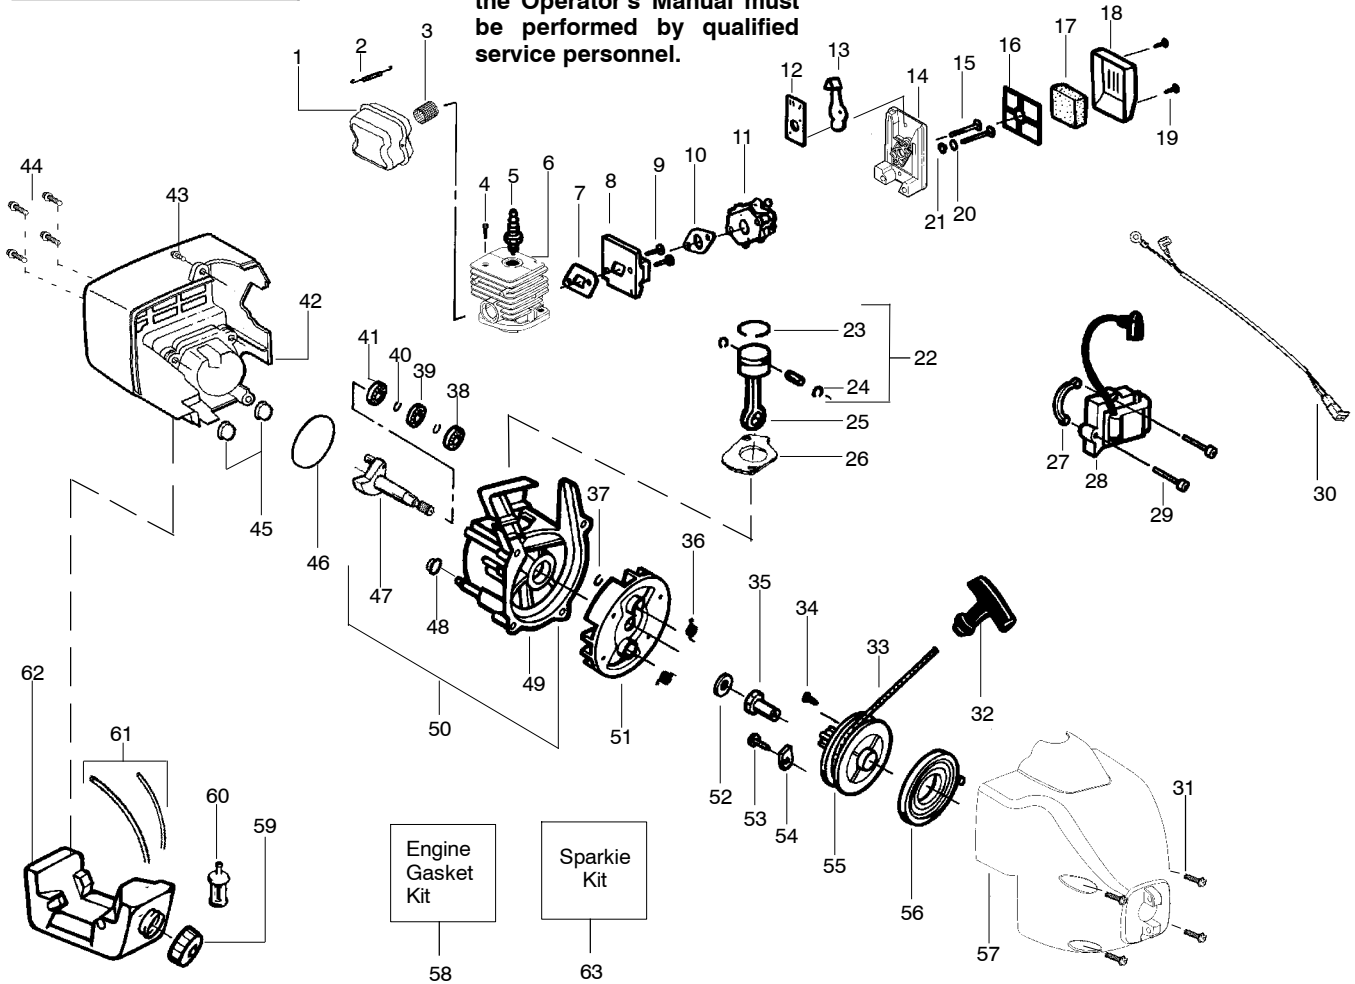

TYPE 2

⚠ WARNING
All repairs, adjustments and maintenance not described in the Operator's Manual must be performed by qualified service personnel.

Ref.	Part No.	Description	Ref.	Part No.	Description	Ref.	Part No.	Description
1.	530071390	Kit - Muffler (incl. 2,3)	24.	530015162	Ret.-Piston Pin	48.	530036792	Isolator-C'Case
2.	530042088	Spring-Muffler	25.	530069615	Kit-Conn. Rod Ass'y.	49.	530012414	Assy-Crankcase (Incl. 38-41)
3.	530071391	Screen-Spark Arrestor	26.	530069616	Gasket-Cylinder (Kit)	50.	530071337	Assy-C'case & C'shaft (Incl. 37,47,49)
4.	530015953	Screw-Cylinder	27.	530036145	Spacer-Module	51.	530069886	Assy-Flywheel
5.	Champion	Spark Plug (RCJ 8Y)	28.	530039211	Module-Ignition	52.	530015828	Washer-Flat
6.	530069757	Kit - Cylinder	29.	530015954	Screw	53.	530015775	Screw
7.	530069616	Gasket-Cyl./Carb.(Kit)	30.	530047278	Assy-Switch Wire	54.	530053985	Retainer-Pulley
8.	530069758	Kit - Carb. Adaptor	31.	530015810	Screw	55.	530071536	Kit-Starter Pulley (Incl. 34)
9.	530016014	Screw	32.	530027569	Handle-Starter	56.	530042086	Spring-Starter
10.	530069616	Gasket-Carb. (Kit)	33.	530071542	Kit - Rope	57.	530071526	Assy. - Fan Housing
11.	530069754	Kit - Carburetor Ass'y (Incl. Limiter Cap)	34.	530016326	Screw	58.	530069616	Kit-Engine Gasket (Incl. 7,10,26,46)
12.	530038747	Plate-Choke Mounting	35.	530027953	Coupling-Drive	59.	530014347	Assy-Fuel Cap
13.	530035499	Shutter-Choke	36.	530023817	Spring-Starter Dog	60.	530095646	Assy-Fuel Pickup
14.	530052431	Box-Air	37.	530015941	Retain. Ring-C'shaft	61.	530069599	Kit-Fuel Line
15.	530015887	Screw	38.	530032124	Bearing-Outer	62.	530049933	Assy-Fuel Tank (Incl. cap, lines,filter)
16.	530036569	Plate - Filter Support	39.	530019179	Seal-C'case	63.	507475326	Kit-Sparkie (Incl. spring term. & boot)
17.	530036575	Air Filter- Foam	40.	530015945	Retainer-Ring-C'case			
18.	530054414	Cover-Air Filter	41.	530032125	Bearing-Inner			
19.	530015892	Screw	42.	530054299	Shroud-Rear			
20.	530015852	Spacer-Choke	43.	530015886	Screw			
21.	530015254	Washer	44.	530015810	Screw			
22.	530069987	Kit - Piston (Incl. 23, 24 & Pin)	45.	530036793	Isolator-Shroud			
23.	530055120	Ring-Piston	46.	530069616	O-Ring-C'case/Shrd (Kit)			
			47.	530012413	Assy-Crankshaft			

✓ = NEW PART NUMBER FOR THIS IPL

* = REFER TO THE SERVICE REFERENCE INDICATED FOR MORE INFORMATION. (LOCATED AT END OF IPL)