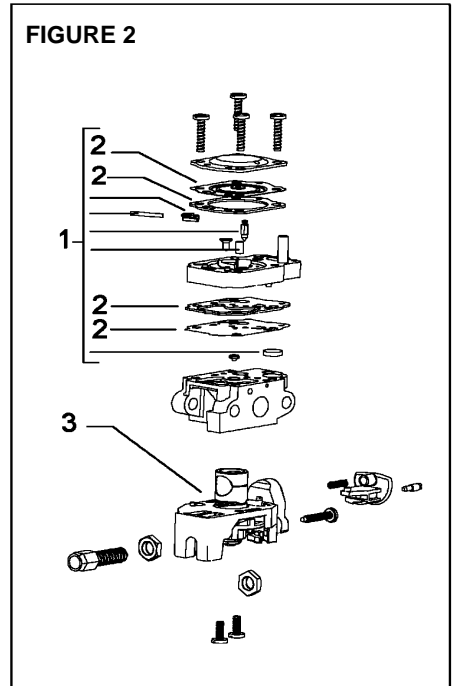

Number of Pages 1 of 5

Factory: IIQ - Valmadrera	Product Group: OP 94
Publication Number: MIPL2007_V170000003	Petrol Portable
Publication Date: 24/04/07	Sub Group 9435

FIGURE 1

FIGURE 2

Item	P/N McC	P/N ELX	Qty	DESCRIPTION
FIGURE 1				
1	243486	538243486	1	crankshaft assy
C 2	235742	538235742	1	needle bearing 9x14x12
4	248177	538248177	1	piston kit
C 5	• 240002	538240002	1	piston ring
B 6	• 241735	538241735	1	piston pin
C 7	• 235008	538235008	2	snap ring
C 8	241594	538241594	2	ball bearing
C 9	242994	538242994	2	seal
10	243682	538243682	1	starter pawl assy
11	• 241781	538241781	1	ratchet
C 12	• 111088	538111088	1	snap ring
13	• 241782	538241782	1	spring
14	241624	538241624	1	nut M8
15	242803	538242803	1	cylinder
16	92879	538092879	1	spark plug RDJ8J
17	242860	538242860	1	cylinder spacer gasket
A 28	242037	538242037	2	muffler stud bolt
C 29	242517	538242517	1	gasket
30	242131	538242131	1	muffler
C 31	322231	538322231	1	exhaust baffle
C 32	235642	538235642	2	nut M5 self locking
33	242802	538242802	1	engine carter
34	242895	538242895	1	wire grommet
35	243773	538243773	1	flywheel
36	241604	538241604	1	clutch dust shield
B 37	241793	538241793	1	clutch assy
38	• 241743	538241743	2	clutch shoe
A 39	• 241794	538241794	2	clutch spring
40	• 241789	538241789	1	clutch rotor
41	243524	538243524	1	ignition coil
42	241630	538241630	1	ignition cable/ switch
43	235248	538235248	2	washer d. 5x10x1
C 44	235806	538235806	2	screw M5x20
46	227565	538227565	4	screw 5x25-12,9
50	111057	538111057	2	screw 10-24
C 52	242287	538242287	1	carb. Spacer
53	235248	538235248	2	washer
54	242174	538242174	2	screw
55	242325	538242325	1	carb.-spacer gasket
56	FIGURE 2			
57	243664	538243664	1	air filter housing
58	235248	538235248	2	washer
59	235808	538235808	2	screw M5x50
C 61	241652	538241652	1	air filter
62	242742	538242742	1	air filter cover (yellow)
	243590	538243590	1	air filter cover (orange)
63	218644	538218644	2	screw