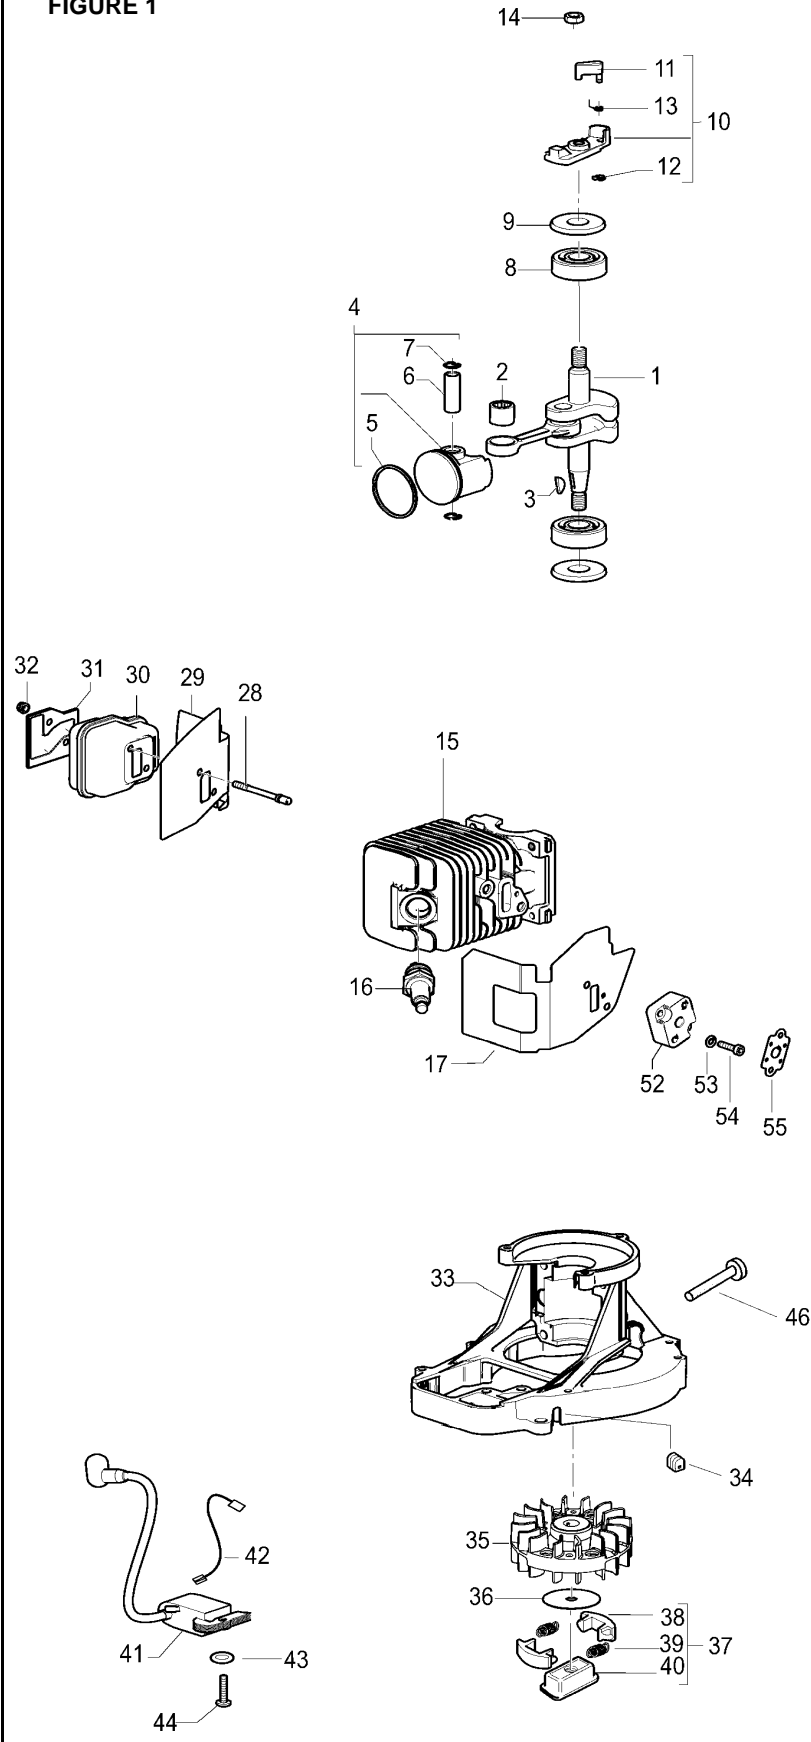

Number of Pages 1 of 5

Factory: IIQ - Valmadrera	Product Group: OP 94
Publication Number: MIPL2007_V170000003	Petrol Portable
Publication Date: 24/04/07	Sub Group 9435

FIGURE 1

FIGURE 2

Item	P/N McC	P/N ELX	Qty	DESCRIPTION
FIGURE 1				
1	243486	538243486	1	crankshaft assy
C 2	235742	538235742	1	needle bearing 9x14x12
4	248177	538248177	1	piston kit
C 5	• 240002	538240002	1	piston ring
B 6	• 241735	538241735	1	piston pin
C 7	• 235008	538235008	2	snap ring
C 8	241594	538241594	2	ball bearing
C 9	242994	538242994	2	seal
10	243682	538243682	1	starter pawl assy
11	• 241781	538241781	1	ratchet
C 12	• 111088	538111088	1	snap ring
13	• 241782	538241782	1	spring
14	241624	538241624	1	nut M8
15	242803	538242803	1	cylinder
16	92879	538092879	1	spark plug RDJ8J
17	242860	538242860	1	cylinder spacer gasket
A 28	242037	538242037	2	muffler stud bolt
C 29	242517	538242517	1	gasket
30	242131	538242131	1	muffler
C 31	322231	538322231	1	exhaust baffle
C 32	235642	538235642	2	nut M5 self locking
33	242802	538242802	1	engine carter
34	242895	538242895	1	wire grommet
35	243773	538243773	1	flywheel
36	241604	538241604	1	clutch dust shield
B 37	241793	538241793	1	clutch assy
38	• 241743	538241743	2	clutch shoe
A 39	• 241794	538241794	2	clutch spring
40	• 241789	538241789	1	clutch rotor
41	243524	538243524	1	ignition coil
42	241630	538241630	1	ignition cable/ switch
43	235248	538235248	2	washer d. 5x10x1
C 44	235806	538235806	2	screw M5x20
46	227565	538227565	4	screw 5x25-12,9
50	111057	538111057	2	screw 10-24
C 52	242287	538242287	1	carb. Spacer
53	235248	538235248	2	washer
54	242174	538242174	2	screw
55	242325	538242325	1	carb.-spacer gasket
56	FIGURE 2			
57	243664	538243664	1	air filter housing
58	235248	538235248	2	washer
59	235808	538235808	2	screw M5x50
C 61	241652	538241652	1	air filter
62	242742	538242742	1	air filter cover (yellow)
	243590	538243590	1	air filter cover (orange)
63	218644	538218644	2	screw