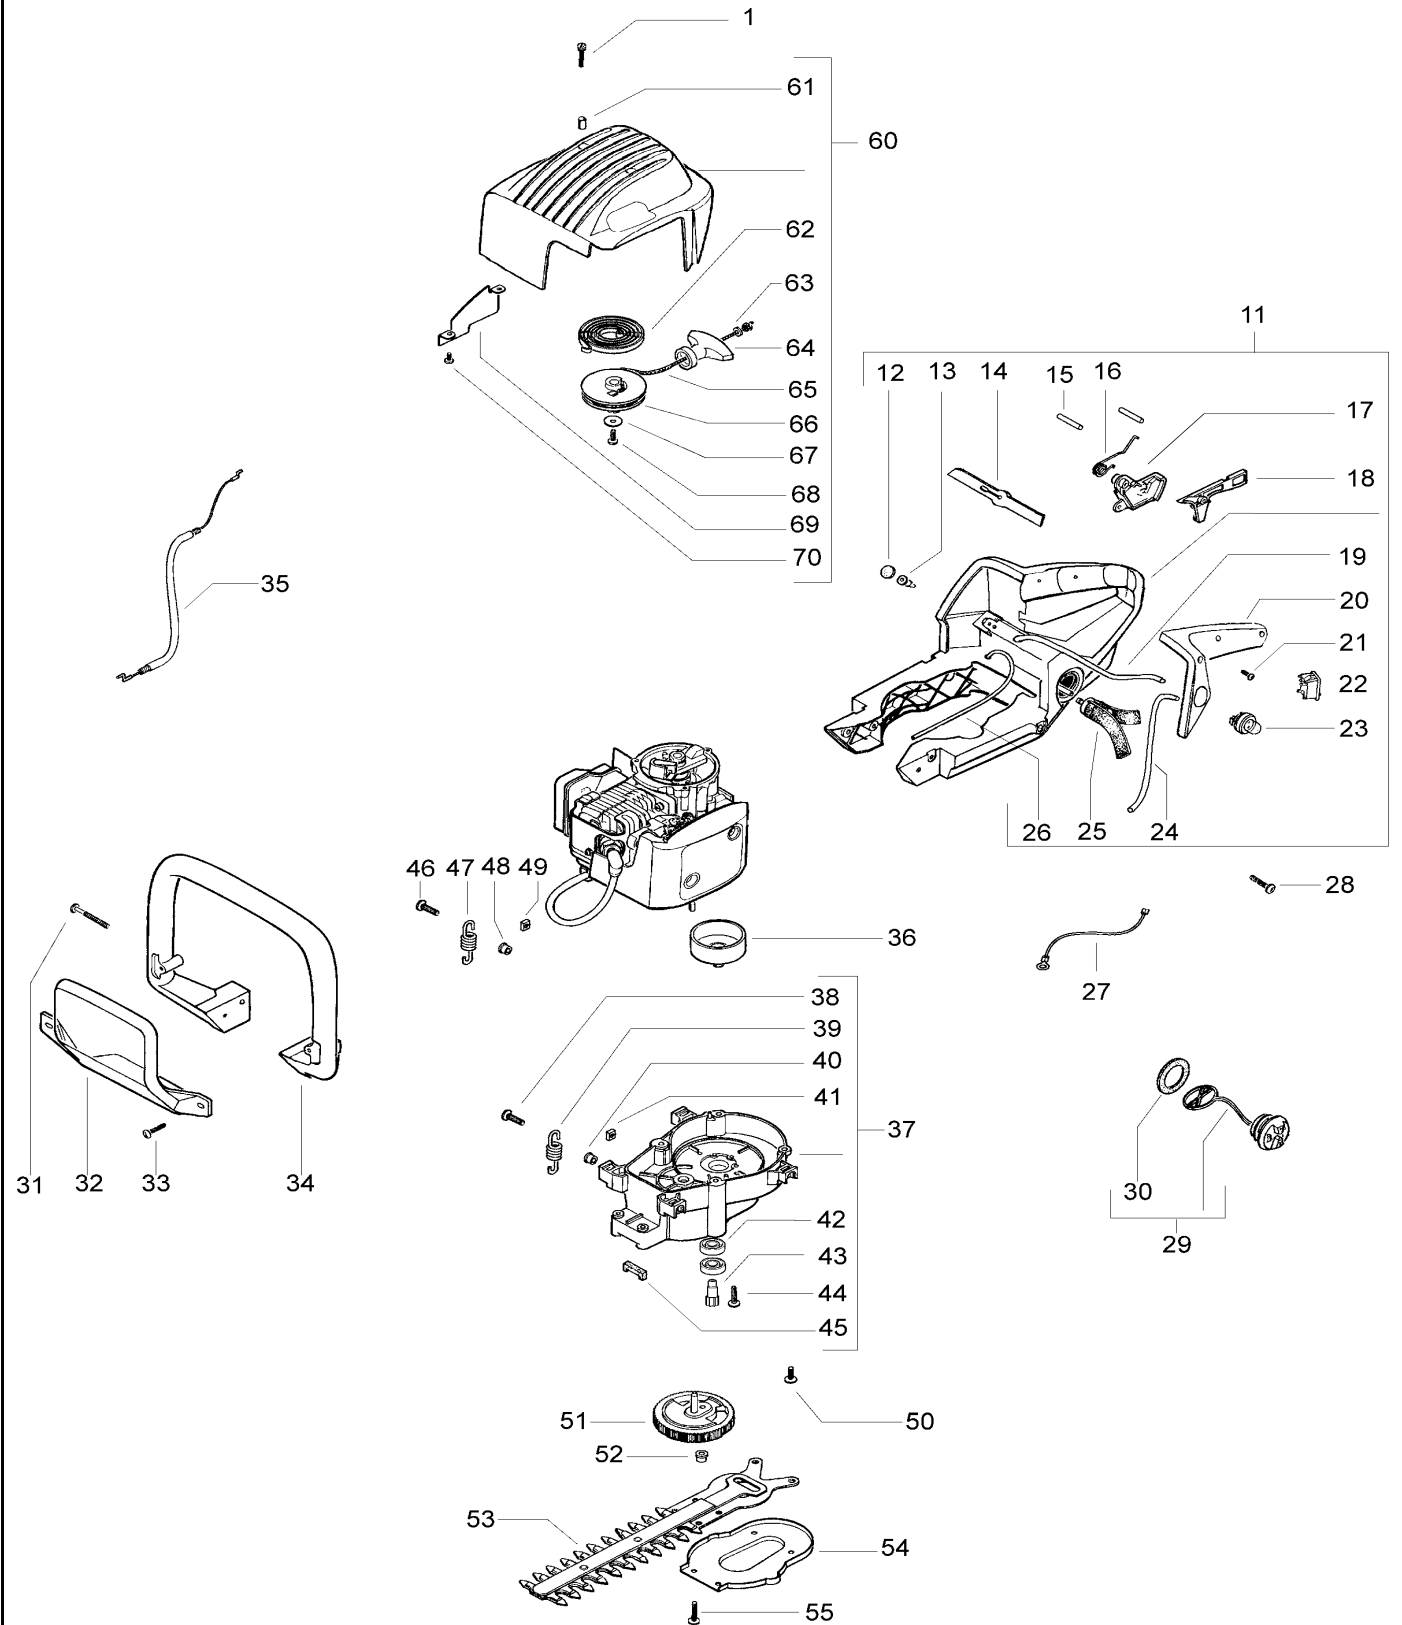

FIGURE 3

Item	P/N McC	P/N ELX	Qty	DESCRIPTION
FIGURE 3				
1	241963	538241963	3	screw M4x22
C 11	243363	538243363	1	rear handle assy
C 12	• 241717	538241717	1	valve felt
C 13	• 235658	538235658	1	valve duckbill
14	• 241709	538241709	1	cable holder
15	• 241762	538241762	2	pin d.4x25,5
16	• 241637	538241637	1	spring
C 17	• 241635	538241635	1	throttle rigger
C 18	• 241636	538241636	1	safety lever
B 19	• 241777	538241777	1	mix pipe
20	• 243332	538243332	1	half handle left
21	• 240862	538240862	3	screw - self threading 4x18
C 22	• 242439	538242439	1	switch
C 23	• 224242-01	538022424	1	primer
B 24	• 241776	538241776	1	primer pipe
A 25	• 240452	538240452	1	pick up
B 26	• 241775	538241775	1	tube mix
27	241867	538241867	1	ground cable
28	111117	538111117	2	screw 10-14x1"
B 29	240865	538240865	1	fuel cap assy
C 30	• 235510	538235510	1	o-ring
31	219883	538219883	4	screw 10-14x1,69
32	241654	538241654	1	front handle protection
33	111117	538111117	2	screw 10-14x1"
34	241868	538241868	1	front handle
C 35	243251	538243251	1	gas cable
C 36	241771	538241771	1	clutch drum
37	249863	538249863	1	gear box assy
38	• 217936	538217936	2	screw 10-24x0,75
C 39	• 242307	538242307	2	spring
40	• 241765	538241765	2	bushing
41	• 218005	538218005	2	square nut 10-24
42	• 235897	538235897	2	ball bearing 10x26x8 (6000-2RS1)
43	• 225007-01	538225007	1	gear
44	• 218644	538218644	2	screw 10-14x0,75
45	• 241633	538241633	1	dust shield
46	217936	538217936	2	screw 10-24x0,75
C 47	242307	538242307	2	spring
48	241765	538241765	2	bushing
49	218005	538218005	2	square nut 10-24
50	227568	538227568	4	screw M4x20
C 51	243657	538243657	1	blade gear
B 52	242521	538242521	1	bushing
C 53	242458	538242458	1	17" blade assy
C 53	242584	538242584	1	22" blade assy
54	241761	538241761	1	gear box cover
55	111117	538111117	6	screw 10-14x1"

Item	P/N McC	P/N ELX	Qty	DESCRIPTION
60	243665	538243665	1	cover assy (yellow)
	243754	538243754	1	cover assy (orange)
61	• 241617	538241617	3	bushing 5x10
B 62	• 241619	538241619	1	starter spring
63	• 235612	538235612	1	washer d.4x9x0,8
64	• 241778	538241778	1	starter's handle
A 65	• 241746	538241746	1	starter rope
B 66	• 241620	538241620	1	starter pulley
67	• 241703	538241703	1	washer d.4x16x0,8
68	• 240862	538240862	1	screw - self threading 4x18
69	• 241758	538241758	1	air conductor
70	• 111069	538111069	2	screw 8x16x0,375

A=ALTA ROTAZIONE
B=MEDIA ROTAZIONE
C=ALTA ROTAZIONE

A=HIGH MOVING
B=MEDIUM MOVING
C=SLOW MOVING

A=HAUTE DEMANDE
B=MOYENNE DEMANDE
C=BASSE DEMANDE

A=GROBE NACHFRAGE
B=MITTELMAESSIGE
C=WENIGE NACHFRAGE

NUOVI CODICI

NEW P. NUMBERS

NOUVELLES REFERENCES

NEU CODEX