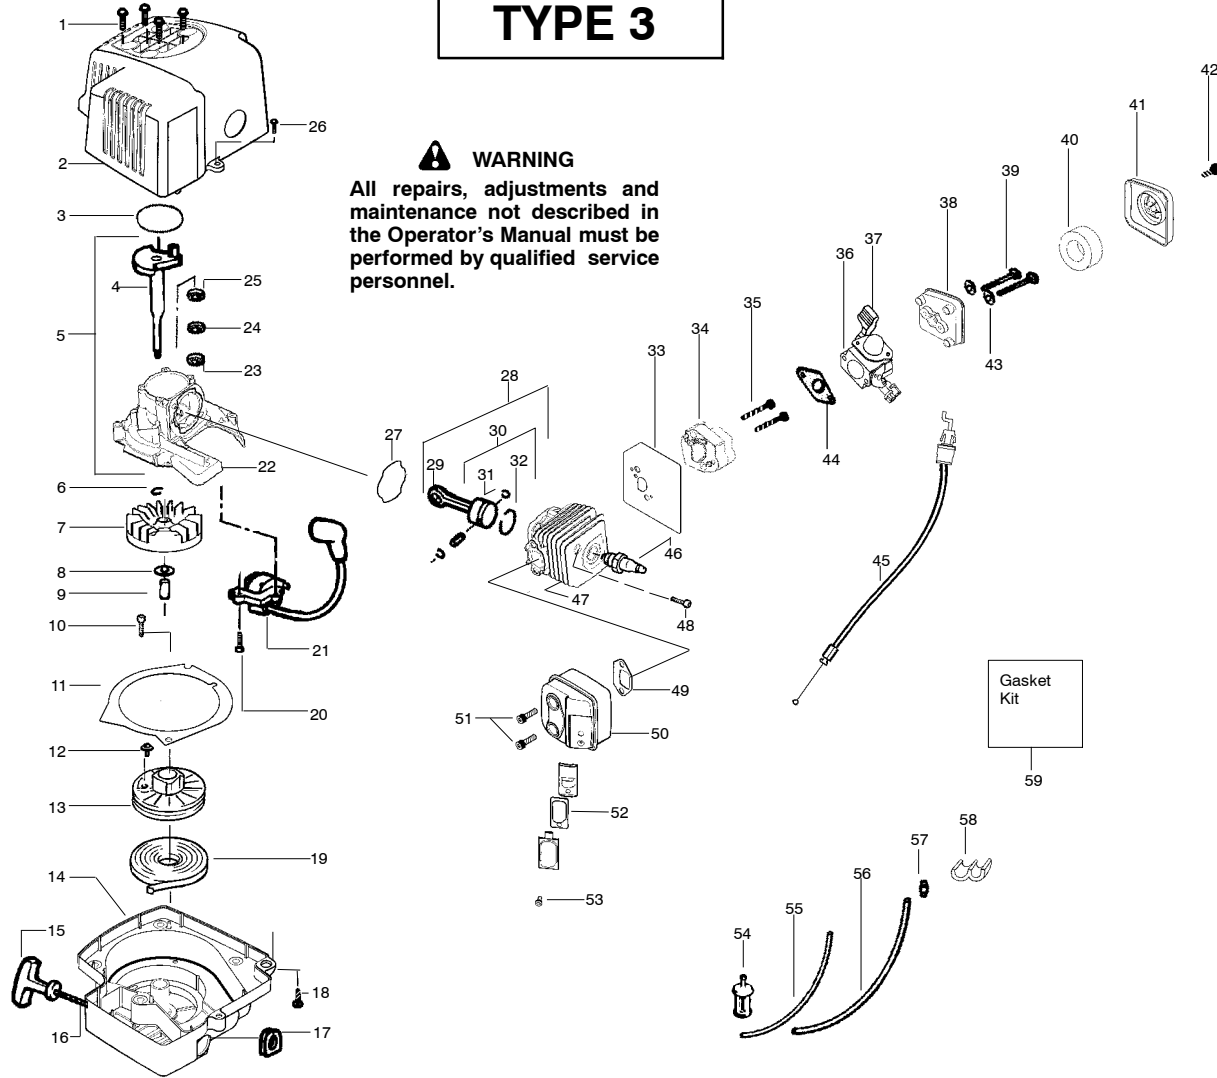

TYPE 3

WARNING
All repairs, adjustments and maintenance not described in the Operator's Manual must be performed by qualified service personnel.

Ref.	Part No.	Description	Ref.	Part No.	Description	Ref.	Part No.	Description
1.	530016386	Screw	24.	530019264	Seal-Crankshaft	46.	952030249	Spark Plug(RCJ-6Y)
2.	530056454	Shroud	25.	530032125	Bearing-Inner	47.	530012500	Cylinder
3.	530071486	O-Ring-C'case (kit)	26.	530015934	Screw	48.	530015953	Screw
4.	530012571	Assy-Crankshaft	27.	530071486	Seal-Cylinder (kit)	49.	530071486	Gasket-Muffler (kit)
5.	530071681	Assy-C/case-C/shaft (Incl. #4,6 & 22)	28.	530071785	Kit-Piston/Rod Assy. (Incl. 29 & 30)	50.	530071805	Kit-Muffler (incl. # 49,51,52,53)
6.	530015941	Ring-Retainer-C'shaft	29.	530069945	Kit-Connecting Rod Assy.	51.	530016338	Bolt-Muffler
7.	530071487	Assy-Flywheel	30.	530071833	Kit-Piston (Incl. 31 & 32)	52.	530071544	Kit-Spark Arrestor
8.	530015828	Washer-Flat	31.	530015162	Retainer-Piston Pin	53.	530015241	Screw
9.	530055729	Spacer-Flywheel	32.	530055120	Ring-Piston	54.	530095647	Assy-Pick-up
10.	530015496	Screw	33.	530071486	Gasket-Carb. Adapt.(kit)	55.	530069247	Kit-Fuel Line(small)
11.	530055681	Plate-Baffle	34.	530057634	Adapter-Carburetor	56.	530069216	Kit-Fuel Line(large)
12.	530015882	Screw	35.	530016309	Screw	57.	530023877	Fitting-Fuel Line
13.	530069353	Kit-Starter Pulley (Incl.# 12)	36.	530071776	Kit-Carburetor Ass'y. (C1U-W22)	58.	530016103	Clip-Retainer
14.	545037401	Assy-Fan Housing	(Note: Repair kits are not available for this carburetor)			59.	530071486	Kit-Gasket (Incl. #3,27,33,44,49)
15.	530027569	Handle-Starter	37.	530059280	Lever-Choke	Not Shown		
16.	530069232	Kit-Rope	38.	530055680	Air Box			
17.	530019182	Grommet-Ignition Module	39.	530016429	Screw			
18.	530016386	Screw-(f/hsg to shrd)	40.	530047932	Air Filter Foam			
19.	530042085	Spring-Starter	41.	530055679	Air Filter Cover			
20.	530016357	Screw	42.	530015957	Screw			
21.	530054137	Ignition Module	43.	530015158	Washer			
22.	530012510	Assy-Crankcase (Incl. 23-25)	44.	530071486	Gasket-Carburetor(kit)	---	Manuals	
23.	530055728	Bearing-Outer	45.	530058756	Assy-Throttle Cable	115285410	Euro	
						115285326	Scan	
						578132101	Decal - Warning	

✓ = NEW PART NUMBER FOR THIS IPL   * = REFER TO THE SERVICE REFERENCE INDICATED FOR MORE INFORMATION. (LOCATED AT END OF IPL)
● = THESE PARTS ARE ILLUSTRATED FOR CLARITY. ORDER COMPLETE ASSEMBLY.