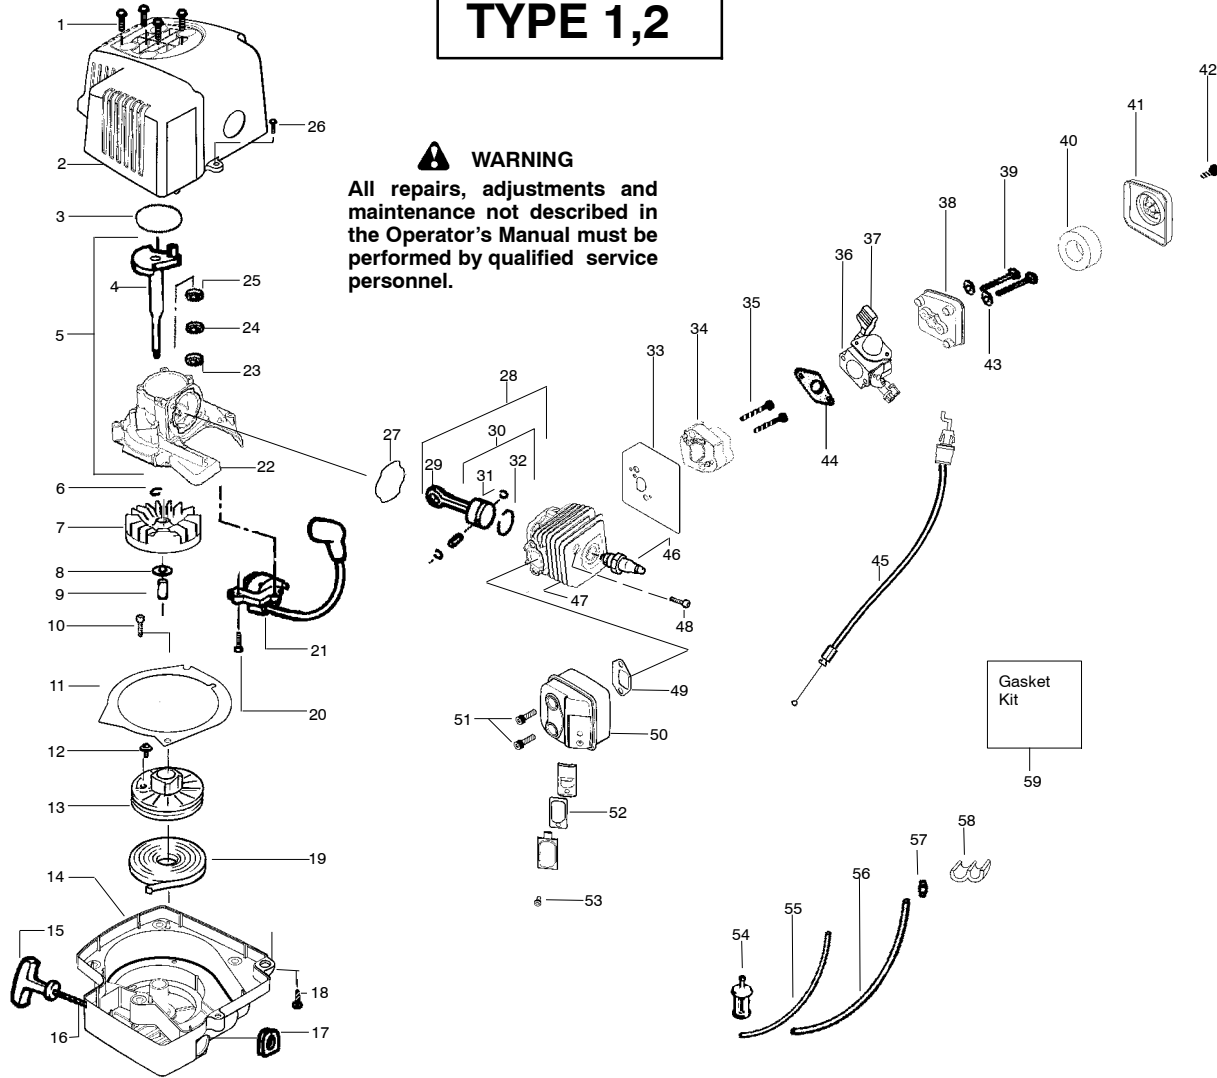

TYPE 1,2

WARNING
All repairs, adjustments and maintenance not described in the Operator's Manual must be performed by qualified service personnel.

Ref.	Part No.	Description	Ref.	Part No.	Description	Ref.	Part No.	Description
1.	530016386	Screw	24.	530019264	Seal-Crankshaft	46.	952030249	Spark Plug(RCJ-6Y)
2.	530056454	Shroud	25.	530032125	Bearing-Inner	47.	530012500	Cylinder
3.	530071486	O-Ring-C'case (kit)	26.	530015934	Screw	48.	530015953	Screw
4.	530012571	Assy-Crankshaft	27.	530071486	Seal-Cylinder (kit)	49.	530071486	Gasket-Muffler (kit)
5.	530071681	Assy-C/case-C/shaft (Incl. #4,6 & 22)	28.	530071785	Kit-Piston/Rod Assy. (Incl. 29 & 30)	50.	530071805	Kit-Muffler (incl. # 49,51,52,53)
6.	530015941	Ring-Retainer-C'shaft	29.	530069945	Kit-Connecting Rod Assy.	51.	530016338	Bolt-Muffler
7.	530071487	Assy-Flywheel	30.	530071833	Kit-Piston (Incl. 31 & 32)	52.	530071544	Kit-Spark Arrestor
8.	530015828	Washer-Flat	31.	530015162	Retainer-Piston Pin	53.	530015241	Screw
9.	530055729	Spacer-Flywheel	32.	530055120	Ring-Piston	54.	530095647	Assy-Pick-up
10.	530015496	Screw	33.	530071486	Gasket-Carb. Adapt.(kit)	55.	530069247	Kit-Fuel Line(small)
11.	530055681	Plate-Baffle	34.	530057634	Adapter-Carburetor	56.	530069216	Kit-Fuel Line(large)
12.	530016392	Screw	35.	530016309	Screw	57.	530023877	Fitting-Fuel Line
13.	530069353	Kit-Starter Pulley (Incl.# 12)	36.	530071776	Kit-Carburetor Ass'y. (C1U-VW2)	58.	530016103	Clip-Retainer
14.	545024809	Kit-Clutch-Fan/Housing	(Note: Repair kits are not available for this carburetor)			59.	530071486	Kit-Gasket (Incl. #3,27,33,44,49)
15.	530027569	Handle-Starter	37.	530059280	Lever-Choke	Not Shown		
16.	530069232	Kit-Rope	38.	530055680	Air Box	---		
17.	530019182	Grommet-Ignition Module	39.	530016429	Screw			
18.	530016386	Screw-(f/hsg to shrd)	40.	530047932	Air Filter Foam	Manuals Euro Scan		
19.	530042085	Spring-Starter	41.	530055679	Air Filter Cover			
20.	530016357	Screw	42.	530015957	Screw	530165871 530165870		
21.	530054137	Ignition Module	43.	530015158	Washer			
22.	530012510	Assy-Crankcase (Incl. 23-25)	44.	530071486	Gasket-Carburetor(kit)	530165871 530165870		
23.	530055728	Bearing-Outer	45.	530058756	Assy-Throttle Cable			