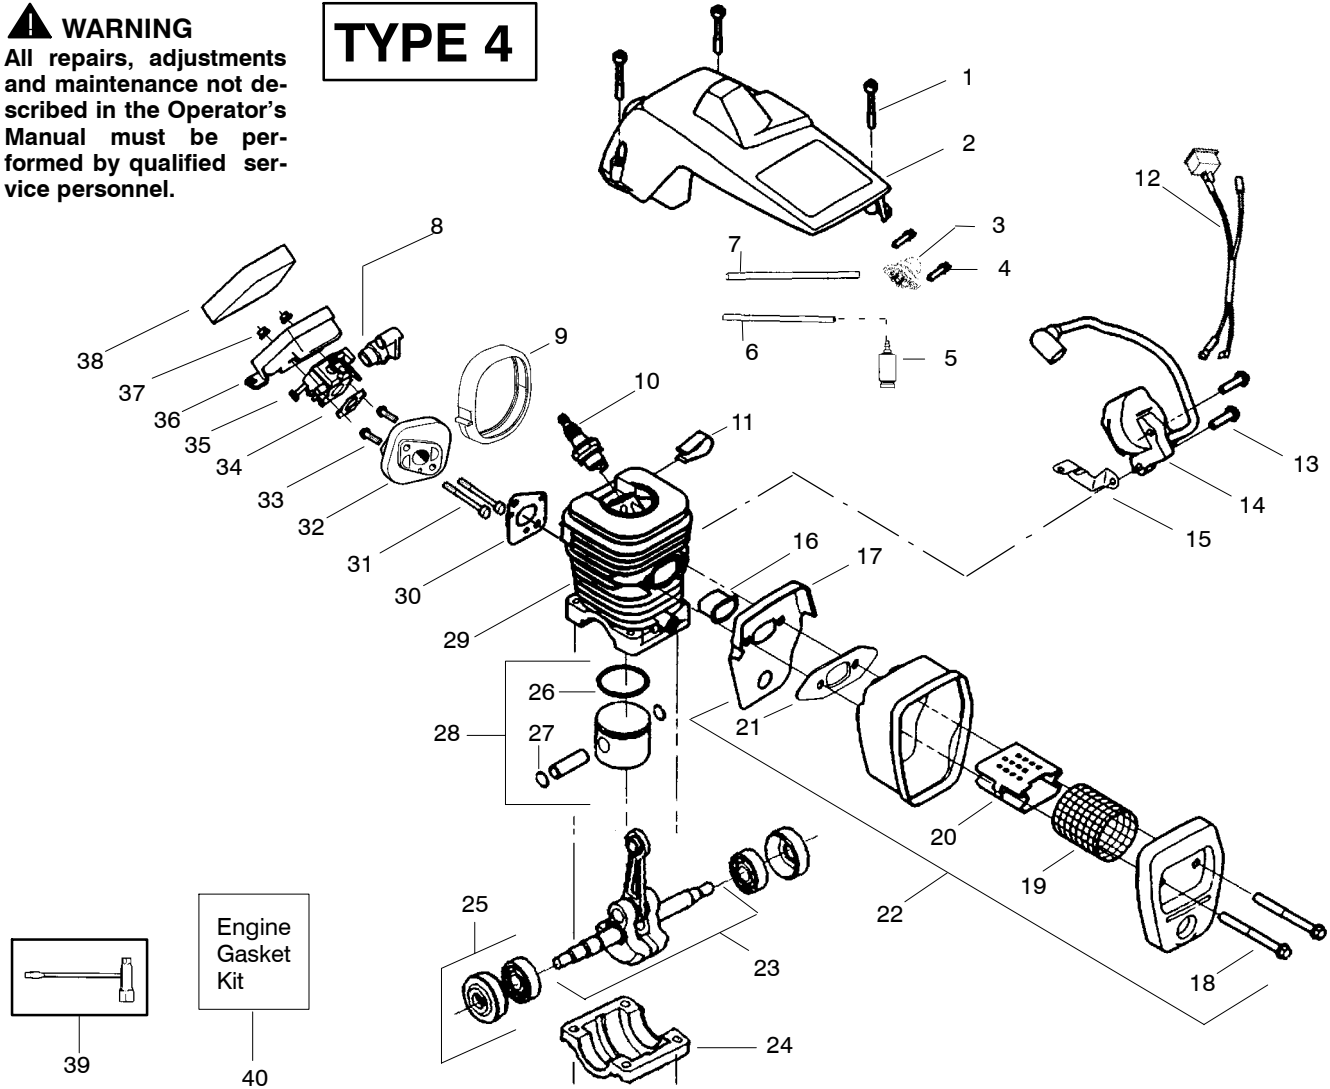

▲ WARNING
All repairs, adjustments and maintenance not described in the Operator's Manual must be performed by qualified service personnel.

TYPE 4

Ref.	Part No.	Description	Ref.	Part No.	Description	Ref.	Part No.	Description
1.	530016153	Screw	19.	530036103	Screen-Spark	36.	530047604	Housing-Air Filter
2.	530071310	Kit-Cyl. Shield	20.	530037813	Diffuser-Muffler	37.	530016101	Nut
3.	530047213	Assy-Air Purge	21.	530069608	Gasket-Muffler (kit)	38.	530037793	Air Filter - Foam
4.	530015780	Screw	22.	530047207	Assy-Muffler	39.	530031135	Wrench-Bar
5.	530095646	Assy-Fuel Pick-up				40.	530069608	Kit-Engine Gasket (incl. 34,30,21)
6.	530069247	Kit-Line Purge/Carb. (Small Dia)	23.	530047062	Assy-Crankshaft			
7.	530069216	Kit-Line Purge/Tank (large line)	24.	530037935	Cap-Crankcase			
8.	530035526	Grommet-Carb Adjust.	25.	530056363	Assy-Seal & Bearing			
9.	530054144	Seal-Carb Adapter	26.	530038729	Ring-Piston			
10.	952030150	Spark Plug (RCJ-7Y)	27.	530015697	Retainer - Piston Pin			
11.	530016136	Clip-High Tension Lead	28.	530071408	Kit-Piston - (incl. 26-27)			
12.	530049117	Assy-Wire Harness (includes switch)	29.	530012411	Cylinder			
13.	530015814	Screw	30.	530069608	Gasket-Carb.			Not Shown
14.	530039198	Module-Ignition	31.	530016187	Adapter (kit)			
15.	530047442	Strap-Ground	32.	530049700	Screw	530164543		Manual- (Scan)
16.	530037652	Insulator-Heat	33.	530016386	Carb. Adapter	530164544		Manual - (Euro I)
17.	530049870	Back Plate-Muffler	34.	530069608	Screw	530164545		Manual - (Euro II)
18.	530016132	Screw	35.	---	Carb. Gasket (kit)	530054781		Decal-Warning
				530071621	Kit-Carburetor (WT-625)			

✓ = NEW PART NUMBER FOR THIS IPL

★ = REFER TO THE SERVICE REFERENCE INDICATED FOR MORE INFORMATION. (LOCATED AT END OF IPL)