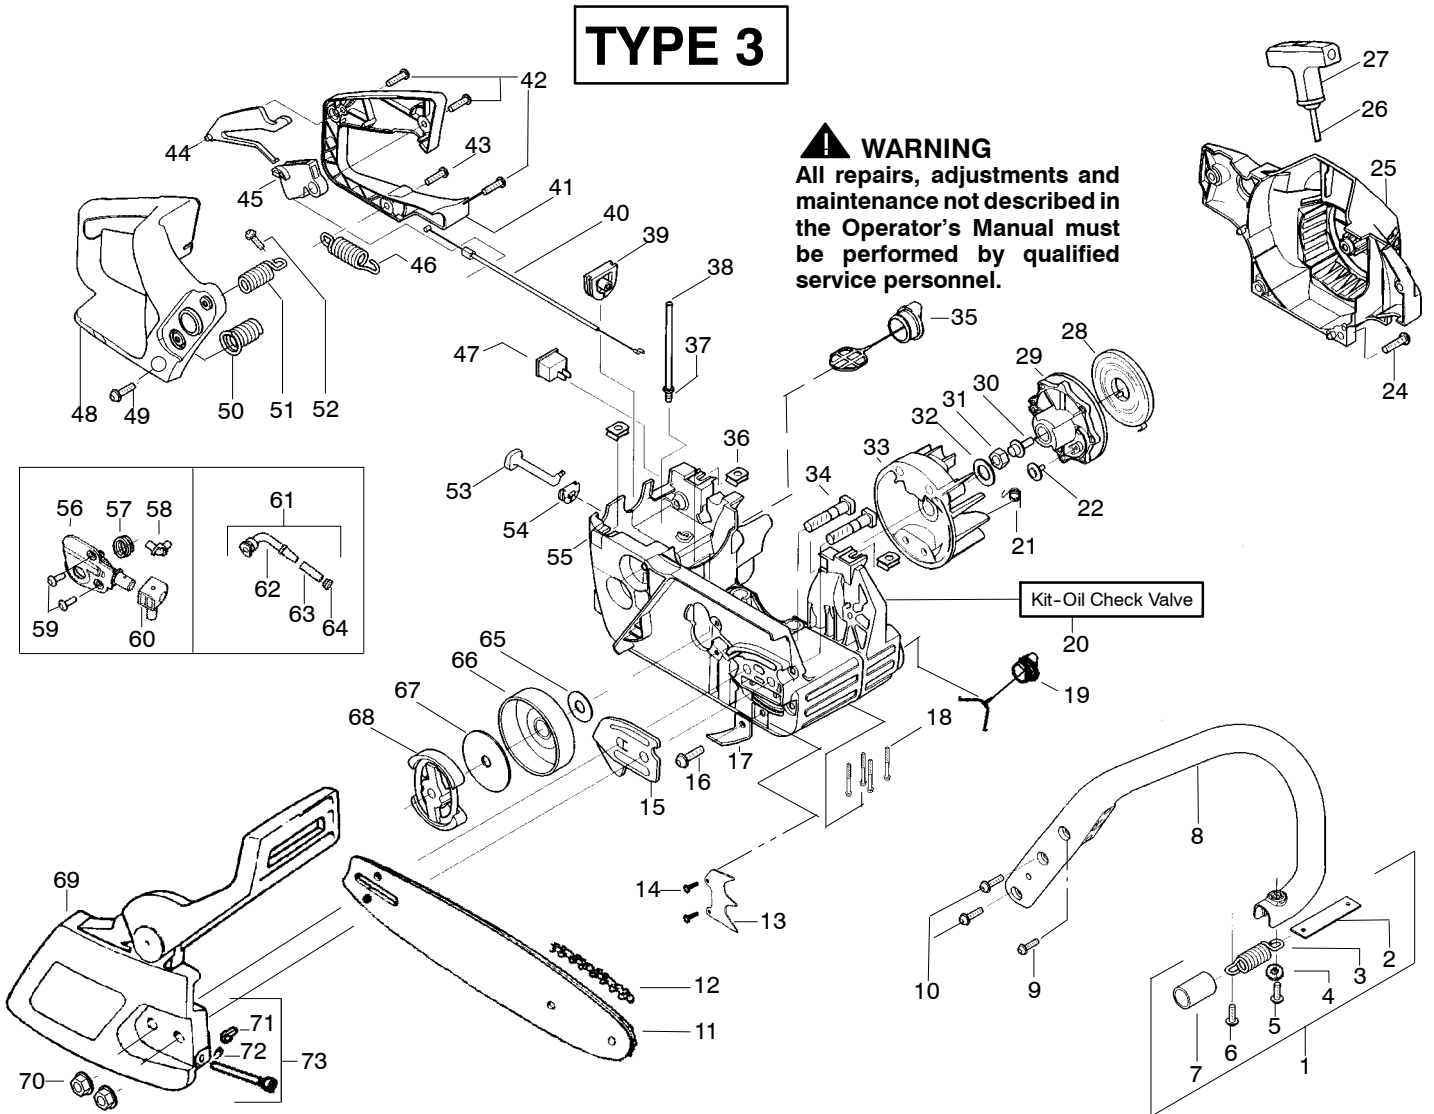

TYPE 3

⚠ WARNING
All repairs, adjustments and maintenance not described in the Operator's Manual must be performed by qualified service personnel.

Ref.	Part No.	Description	Ref.	Part No.	Description	Ref.	Part No.	Description
1.	530047963	Assy. - Isolator	27.	530056402	Handle - Starter	53.	530047605	Knob - Choke
2.	530047608	Strap - Limiter	28.	530027531	Spring - Recoil	54.	530049005	Grommet - Knob
3.	530042082	Spring - Isolator	29.	530037817	Pulley - Starter	55.	530056597	Assy - Chassis
4.	530015123	Washer	30.	530015920	Screw	56.	530071259	Kit - Oil Pump (Incls. 57, 58, 60)
5.	530016018	Screw	31.	530016134	Nut - Flywheel	57.	530037820	Gear - Worm Spring
6.	530015843	Screw	32.	530015127	Washer - Flywheel	58.	530049477	Elbow - Oil Pickup
7.	530036142	Sleeve - AV Spring	33.	530039209	Assy - Flywheel	59.	530016064	Screw
8.	530047583	Handle - Front	34.	530016133	Bolt - Bar	60.	530019206	Seal Block
9.	530015940	Screw	35.	530047192	Assy - Fuel Cap	61.	530047663	Assy - Oil Pickup (Incl. 62 - 64)
10.	530015814	Screw	36.	530015922	Nut - "U" - Type	62.	530038373	Pick-up Oiler
11.	530044896	Bar - 14"	37.	530023877	Fitting - fuel line	63.	530037821	Filter - Oil
12.	538029933	Chain 14"	38.	530069216	Kit - Fuel line (large)	64.	530030189	Plug - Oil Filter
13.	530014381	Kit - Assy Spike (incl. 14)	39.	530047631	Grommet - Cable	65.	530015907	Washer - Thrust
14.	530015805	Screw	40.	530047602	Cable - Throttle	66.	530047061	Assy. - Clutch Drum w/bearing
15.	530038238	Plate - Bar Mounting	41.	530047581	Cover - Rear Handle	67.	530015611	Washer - Clutch
16.	530015814	Screw	42.	530015906	Screw	68.	530014949	Assy. Clutch
17.	530029850	Chain Catcher	43.	530015886	Screw	69.	530054736	Assy - Chain Brake
18.	530016132	Screw	44.	530036098	Lockout - Throttle	70.	530015917	Nut - Bar Mounting
19.	530010846	Assy - Oil Cap	45.	530036097	Trigger - Throttle	71.	530015826	Pin - Retainer
20.	530071666	Kit - Oil Check Valve	46.	530042082	Spring	72.	530038593	Retainer
21.	530023817	Spring - Starter Dog	47.	530069572	Kit - Switch	73.	530069611	Kit - Bar Adjust (incl. 71 & 72)
22.	530016080	Screw	48.	530047582	Handle - Rear			
23.	---	---	49.	530015814	Screw			
24.	530015892	Screw	50.	530053274	Assy. Isolator - lower			
25.	530054175	Housing - Fan	51.	530071385	Kit - Isolator (Upper)			
26.	530069232	Kit - Rope	52.	530015875	Screw			

✓ = NEW PART NUMBER FOR THIS IPL

* = REFER TO THE SERVICE REFERENCE INDICATED FOR MORE INFORMATION. (LOCATED AT END OF IPL)