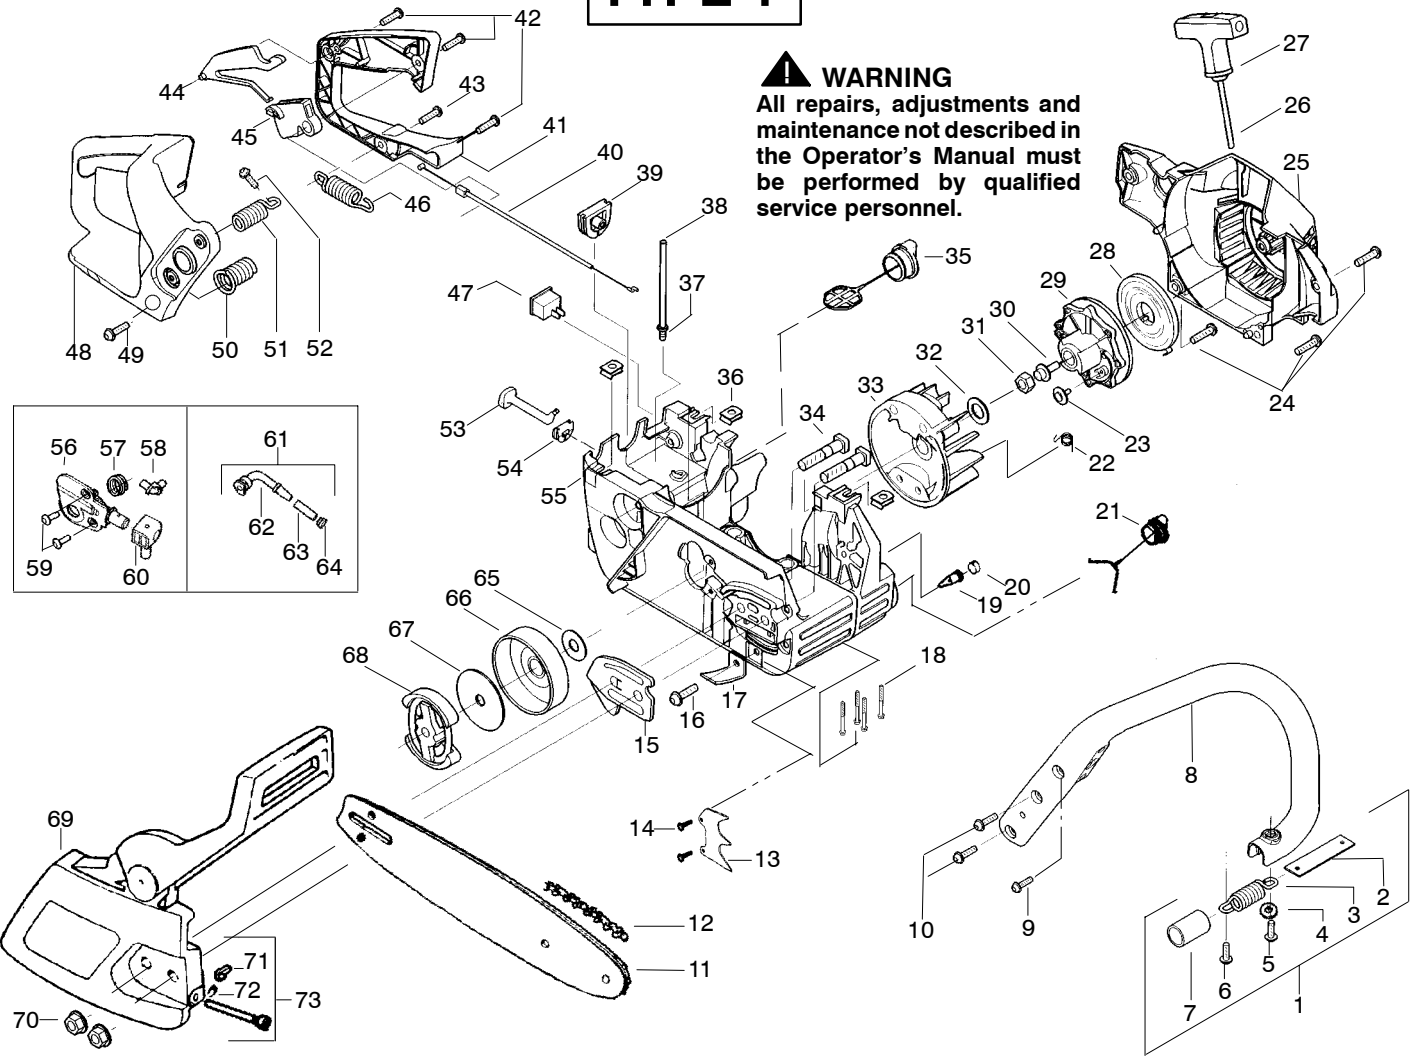

TYPE 1

⚠ WARNING
All repairs, adjustments and maintenance not described in the Operator's Manual must be performed by qualified service personnel.

Ref.	Part No.	Description	Ref.	Part No.	Description	Ref.	Part No.	Description
1.	530047963	Assy. - Isolator	27.	530056402	Handle - Starter	53.	530047605	Knob - Choke
2.	530047608	Strap - Limiter	28.	530027531	Spring - Recoil	54.	530049005	Grommet - Knob
3.	530042082	Spring - Isolator	29.	530037817	Pulley - Starter	55.	530056597	Assy - Chassis (incl. 19 - 21, 34 - 36)
4.	530015123	Washer	30.	530015920	Screw	56.	530071259	Kit - Oil Pump (Incls. 57, 58, 60)
5.	530016018	Screw	31.	530016134	Nut - Flywheel	57.	530037820	Gear - Worm Spring
6.	530015843	Screw	32.	530015127	Washer - Flywheel	58.	530049477	Elbow - Oil Pickup
7.	530036142	Sleeve - AV Spring	33.	530039209	Assy - Flywheel	59.	530016064	Screw
8.	530047583	Handle - Front	34.	530016133	Bolt - Bar	60.	530019206	Seal Block
9.	530015940	Screw	35.	530047192	Assy - Fuel Cap	61.	530047663	Assy - Oil Pickup (Incl. 62 - 64)
10.	530015814	Screw	36.	530015922	Nut - "U" - Type	62.	530038373	Pick-up Oiler
11.	530044816	Bar - 14"	37.	530023877	Fitting - fuel line	63.	530037821	Filter - Oil
12.	538029933	Chain 14"	38.	530069216	Kit - Fuel line (large)	64.	530030189	Plug - Oil Filter
13.	530014381	Kit - Assy Spike (incl. 14)	39.	530047631	Grommet - Cable	65.	530015907	Washer - Thrust
14.	530015805	Screw	40.	530047602	Cable - Throttle	66.	530047061	Assy. - Clutch Drum w/bearing
15.	530038238	Plate - Bar Mounting	41.	530047581	Cover - Rear Handle	67.	530015611	Washer - Clutch
16.	530015814	Screw	42.	530015906	Screw	68.	530014949	Assy. Clutch
17.	530029850	Chain Catcher	43.	530015886	Screw	69.	530054736	Assy - Chain Brake
18.	530016132	Screw	44.	530036098	Lockout - Throttle	70.	530015917	Nut - Bar Mounting
19.	530026119	Check Valve	45.	530036097	Trigger - Throttle	71.	530015826	Pin - Retainer
20.	530038264	Plug - Bronze Vent	46.	530042082	Spring	72.	530038593	Retainer
21.	530010846	Assy - Oil Cap	47.	530069572	Kit - Switch	73.	530069611	Kit - Bar Adjust
22.	530023817	Spring - Starter Dog	48.	530047582	Handle - Rear			
23.	530016080	Screw	49.	530015814	Screw			
24.	530015892	Screw	50.	530053274	Assy. Isolator - lower			
25.	530054175	Housing - Fan	51.	530071385	Kit - Isolator (Upper)			
26.	530069232	Kit - Rope	52.	530015875	Screw			