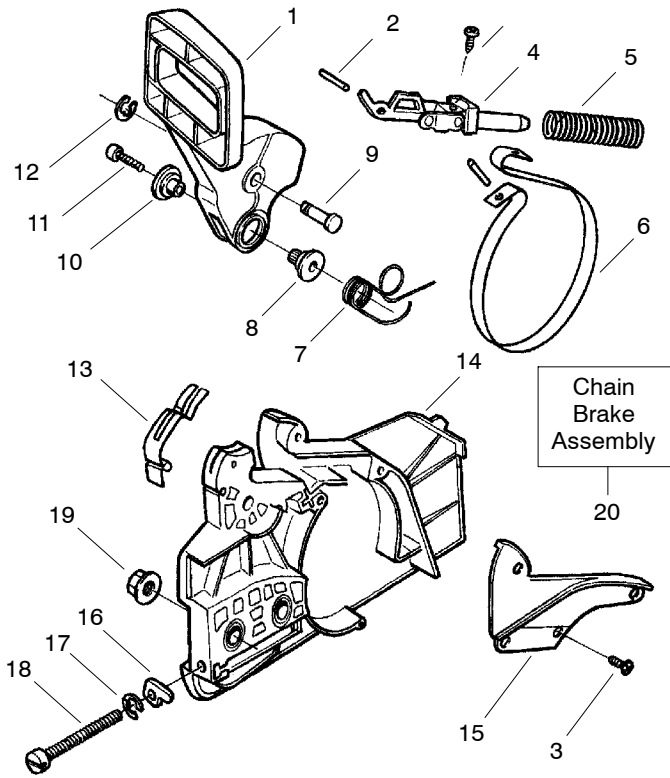

✓ = NEW PART NUMBER FOR THIS IPL

* = REFER TO THE SERVICE REFERENCE INDICATED FOR MORE INFORMATION. (LOCATED AT END OF IPL)

Carburetor Assembly – WT-391 – #530069722

Ref.	Part No.	Description
1.	530038479	Limiter Cap – High
2.	530038478	Limiter Cap – Low
3.	530069826	Carburetor Repair Kit (KIT = Indicates Contents) & Includes Limiter Caps
4.	530069844	Gasket/Diaphragm Kit (● = Indicates Contents)

Ref.	Part No.	Description
1.	530071347	Actuating Lever
2.	530015913	Spring Pin
3.	530015911	Screw
4.	530054741	Front & Rear Link Ass'y.
5.	530016237	Spring Compression
6.	530052232	Brake Band
7.	530015910	Handguard Spring
8.	530056531	Journal-Right
9.	530029879	Pivot Pin
10.	530029881	Journal-Left
11.	530016384	Screw
12.	530038593	Retainer
13.	530029878	Position Spring
14.	530054747	Cover-Clutch (Type 1-3)
14.	530054744	Cover-Clutch (Type 4-5)
15.	530038679	Chain Brake Cover
16.	530015826	Bar Adjusting Pin
17.	530038593	Retainer
18.	530016110	Screw-Bar Adjusting
19.	530015917	Nut
20.	530054736	Assy-Chain Brake (Type 1-3)
20.	530054739	Assy-Chain Brake (Type 4-5)