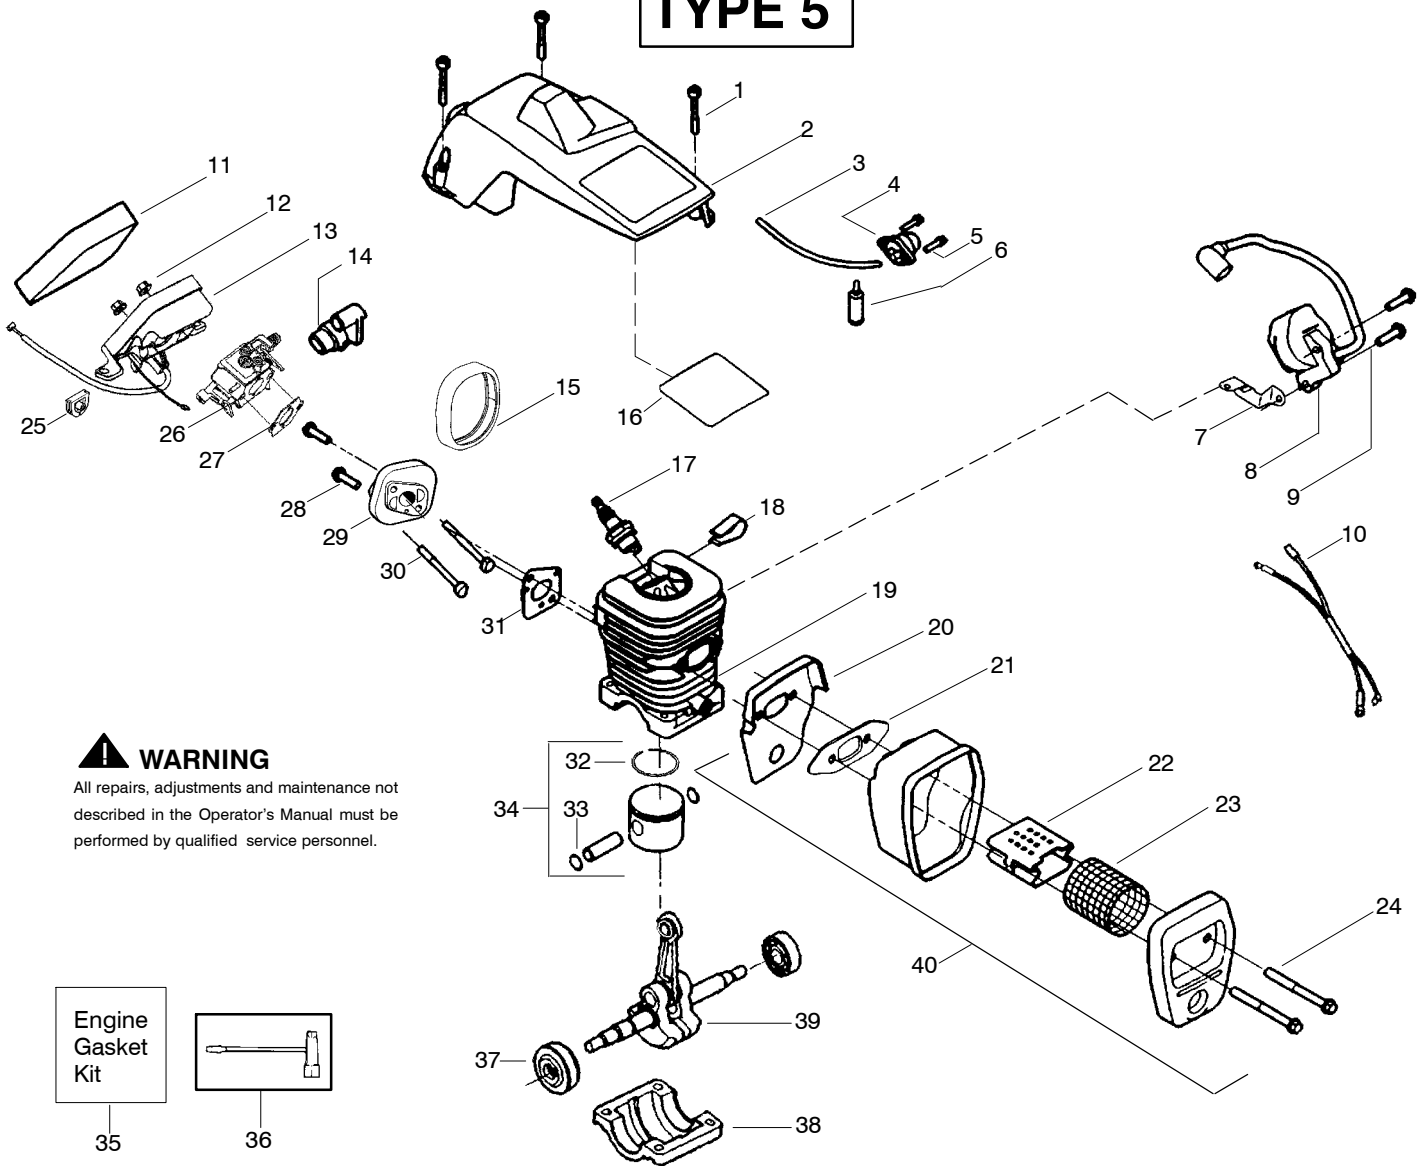

TYPE 5

WARNING

All repairs, adjustments and maintenance not described in the Operator's Manual must be performed by qualified service personnel.

Ref.	Part No.	Description	Ref.	Part No.	Description	Ref.	Part No.	Description
1.	530016153	Screw	19.	530012550	Cylinder	35.	530069608	Kit-Engine Gasket (Incl. 21, 27 & 31)
2.	530055638	Assy - Cylinder Shield (includes # 16)	20.	530049870	Backplate - Muffler	36.	530031135	Bar Wrench
3.	530069247	Kit - Fuel Line (Small)	21.	530069608	Gasket - Muffler (kit)	37.	530056363	Assy - Seal & Bearing
4.	530071835	Kit - Air Purge (Incl. #5)	22.	530037817	Diffuser - Muffler	38.	530037935	Cap - Crankcase
5.	530015780	Screw	23.	530036103	Screen - Spark	39.	530047062	Assy - Crankshaft
6.	530095646	Assy - Fuel Pick-up	24.	530016132	Bolt - Muffler	40.	530047207	Assy - Muffler (Incl. 20-24)
7.	530047442	Strap - Ground	25.	530047631	Grommet - Throttle Cable			
8.	530039198	Ignition Module	26.	---	Kit - Carburetor			
9.	530015814	Screw		545081885	Walbro (WT-891) (Incl. Grommet)			Not Shown
10.	530057475	Assy - Wire Harness	27.	530069608	Gasket - Carb. (kit)			Manuals
11.	530037793	Foam - Air Filter	28.	530016386	Screw			545123556 (Scan)
12.	530016101	Nut	29.	530049700	Carb. Adapter			545123557 (Euro I)
13.	530057702	Assy - Air Box	30.	530016187	Screw			545123558 (Euro II)
14.	530035526	Grommet - Carb Adjust	31.	530069608	Gasket - Adaptor (kit)			545123559 (Euro III)
15.	530054144	Seal - Carb Adapter	32.	530038729	Ring - Piston			545123560 (Euro IV)
16.	530055698	Reflector - Heat	33.	530015697	Retainer - Piston Pin			545123561 (Euro V)
17.	952030150	Spark Plug (RCJ-7Y)	34.	530071408	Kit - Piston (Incl. 32 & 33)			545123562 (Turkish)
18.	530016136	Clip - High Tension Lead						545123680 (Russian)
								545123563 (335 Russia)

✓ = NEW PART NUMBER FOR THIS IPL

* = REFER TO THE SERVICE REFERENCE INDICATED FOR MORE INFORMATION. (LOCATED AT END OF IPL)