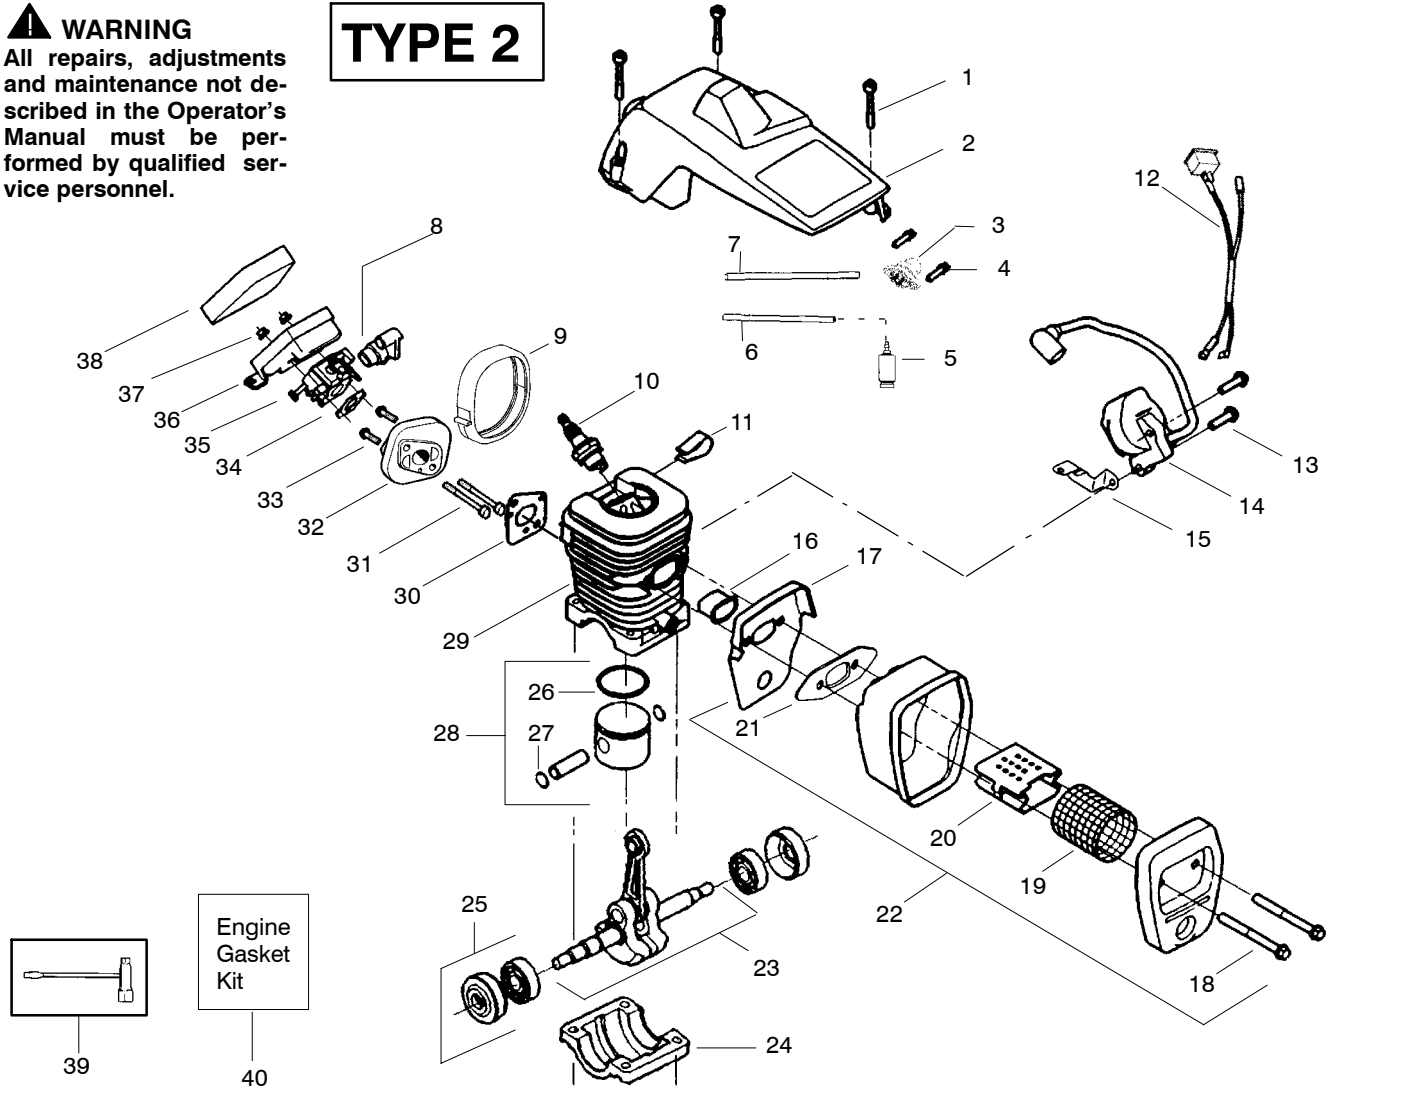

WARNING
All repairs, adjustments and maintenance not described in the Operator's Manual must be performed by qualified service personnel.

TYPE 2

Ref.	Part No.	Description	Ref.	Part No.	Description	Ref.	Part No.	Description
1.	530016153	Screw	19.	530036103	Screen-Spark	36.	530047604	Housing-Air Filter
2.	530056966	Shield-Cylinder	20.	530037813	Diffuser-Muffler	37.	530016101	Nut
3.	530047213	Assy-Air Purge	21.	530069608	Gasket-Muffler (kit)	38.	530037793	Air Filter - Foam
4.	530015780	Screw	22.	530047207	Assy-Muffler (Incl. 17-21)	39.	530031135	Wrench-Bar
5.	530095646	Assy-Fuel Pick-up	23.	530047062	Assy-Crankshaft	40.	530069608	Kit-Engine Gasket (incl. 34,30,21)
6.	530069247	Kit-Line Purge/Carb. (Small Dia)	24.	530037935	Cap-Crankcase			
7.	530069216	Kit-Line Purge/Tank (large line)	25.	530056363	Assy-Seal & Bearing			
8.	530049244	Grommet-Carb Adjust.	26.	530038729	Ring-Piston			
9.	530054144	Seal-Carb Adapter	27.	530015697	Retainer - Piston Pin			
10.	952030150	Spark Plug (RCJ-7Y)	28.	530071408	Kit-Piston - (incl. 26-27)			
11.	530016136	Clip-High Tension Lead	29.	530012411	Cylinder			
12.	530049117	Assy-Wire Harness (includes switch)	30.	530069608	Gasket-Carb. Adapter (kit)			
13.	530015814	Screw	31.	530016187	Screw			Not Shown
14.	530039167	Module-Ignition	32.	530049700	Carb. Adapter	530163664		Manual- (Scan)
15.	530047442	Strap-Ground	33.	530016386	Screw	530163665		Manual - (Euro I)
16.	530037652	Insulator-Heat	34.	530069608	Carb. Gasket (kit)	530163666		Manual - (Euro II)
17.	530049870	Back Plate-Muffler	35.	---	Kit-Carburetor (WT-391)	530054781		Decal-Warning
18.	530016132	Screw				530038478		Cap-limiter low(tan)
						530038479		Cap-limiter high(brn)

↙ = NEW PART NUMBER FOR THIS IPL

★ = REFER TO THE SERVICE REFERENCE INDICATED FOR MORE INFORMATION. (LOCATED AT END OF IPL)