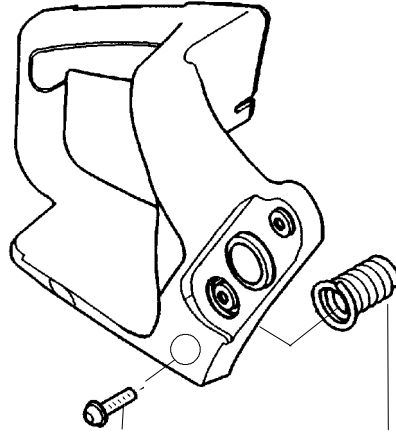

PARTS LIST NO. 530087882		PARTS LIST	CHAIN SAW MODEL(S) MAC CAT 335, 435	
DATE 3/04/08	Replaces 530087882 - 5/31/07		Note: Illustration may differ from actual model due to design changes	PAGE NO. 13

***** **Service Reference** *****

Note: Due to product improvements, your unit may have been built with or without the spring and screw shown below. If your unit does not have this spring and screw, no action is required. If your unit does have the spring and screw, please order the part numbers listed below.

530015814
Screw

530053274
Assy-Isolator Spring