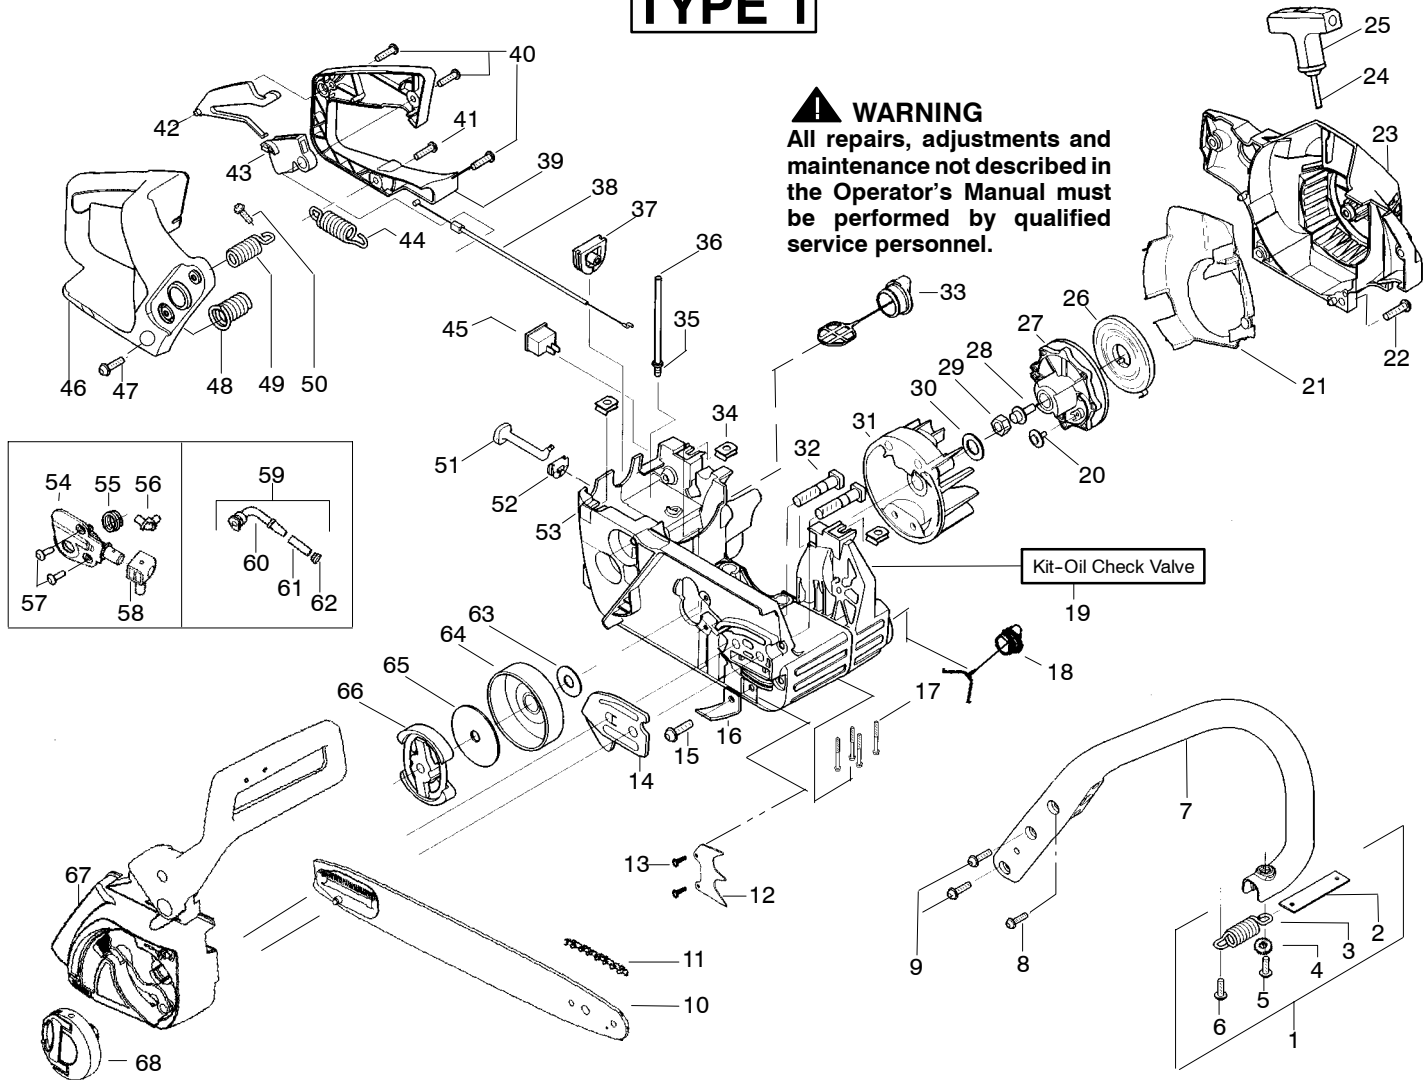

TYPE 1

Ref.	Part No.	Description	Ref.	Part No.	Description	Ref.	Part No.	Description
1.	530047963	Assy. - Isolator	25.	530056402	Handle - Starter	51.	530047605	Knob - Choke
2.	530047608	Strap - Limiter	26.	530027531	Spring - Recoil	52.	530049005	Grommet - Knob
3.	530042082	Spring - Isolator	27.	530037817	Pulley - Starter	53.	530056596	Assy - Chassis
4.	530015123	Washer	28.	530015920	Screw	54.	530071259	Kit - Oil Pump (Incls. 55,56,58)
5.	530016018	Screw	29.	530016134	Nut - Flywheel	55.	530037820	Gear - Worm Spring
6.	530015843	Screw	30.	530015127	Washer - Flywheel	56.	530049477	Elbow - Oil Pickup
7.	530047583	Handle - Front	31.	530039209	Assy - Flywheel	57.	530016064	Screw
8.	530015940	Screw	32.	530016133	Bolt - Bar	58.	530019206	Seal Block
9.	530015814	Screw	33.	530047192	Assy - Fuel Cap	59.	530047663	Assy - Oil Pickup (Incl. 60-62)
10.	530044897	Bar - 16"	34.	530015922	Nut - "U" - Type	60.	530038373	Pick-up Oiler
11.	538248288	Chain - 16"	35.	530023877	Fitting - fuel line	61.	530037821	Filter - Oil
12.	530014381	Kit - Assy Spike (incl. 13)	36.	530069216	Kit - Fuel line (large)	62.	530030189	Plug - Oil Filter
13.	530015805	Screw	37.	530047631	Grommet - Cable	63.	530015907	Washer - Thrust
14.	530038238	Plate - Bar Mounting	38.	530047602	Cable - Throttle	64.	530047061	Assy - Clutch Drum w/bearing
15.	530015814	Screw	39.	530047581	Cover - Rear Handle	65.	530015611	Washer - Clutch
16.	530029850	Chain Catcher	40.	530015906	Screw	66.	530014949	Assy. Clutch
17.	530016132	Screw	41.	530015886	Screw	67.	530056923	Assy - Chain Brake
18.	530010846	Assy - Oil Cap	42.	530036098	Lockout - Throttle	68.	530056935	Assy - Knob
19.	530071666	Kit - Oil Check Valve	43.	530036097	Trigger - Throttle			
20.	530016080	Screw	44.	530042082	Spring			
21.	530055723	Baffle - Air	45.	530069572	Kit - Switch			
22.	530015892	Screw	46.	530047582	Handle - Rear			
23.	530056333	Housing - Fan	47.	530015814	Screw			
24.	530069232	Kit - Rope	48.	530053274	Assy. Isolator - lower			
			49.	530071385	Kit - Isolator (Upper)			
			50.	530015875	Screw			

✓ = NEW PART NUMBER FOR THIS IPL

* = REFER TO THE SERVICE REFERENCE INDICATED FOR MORE INFORMATION. (LOCATED AT END OF IPL)