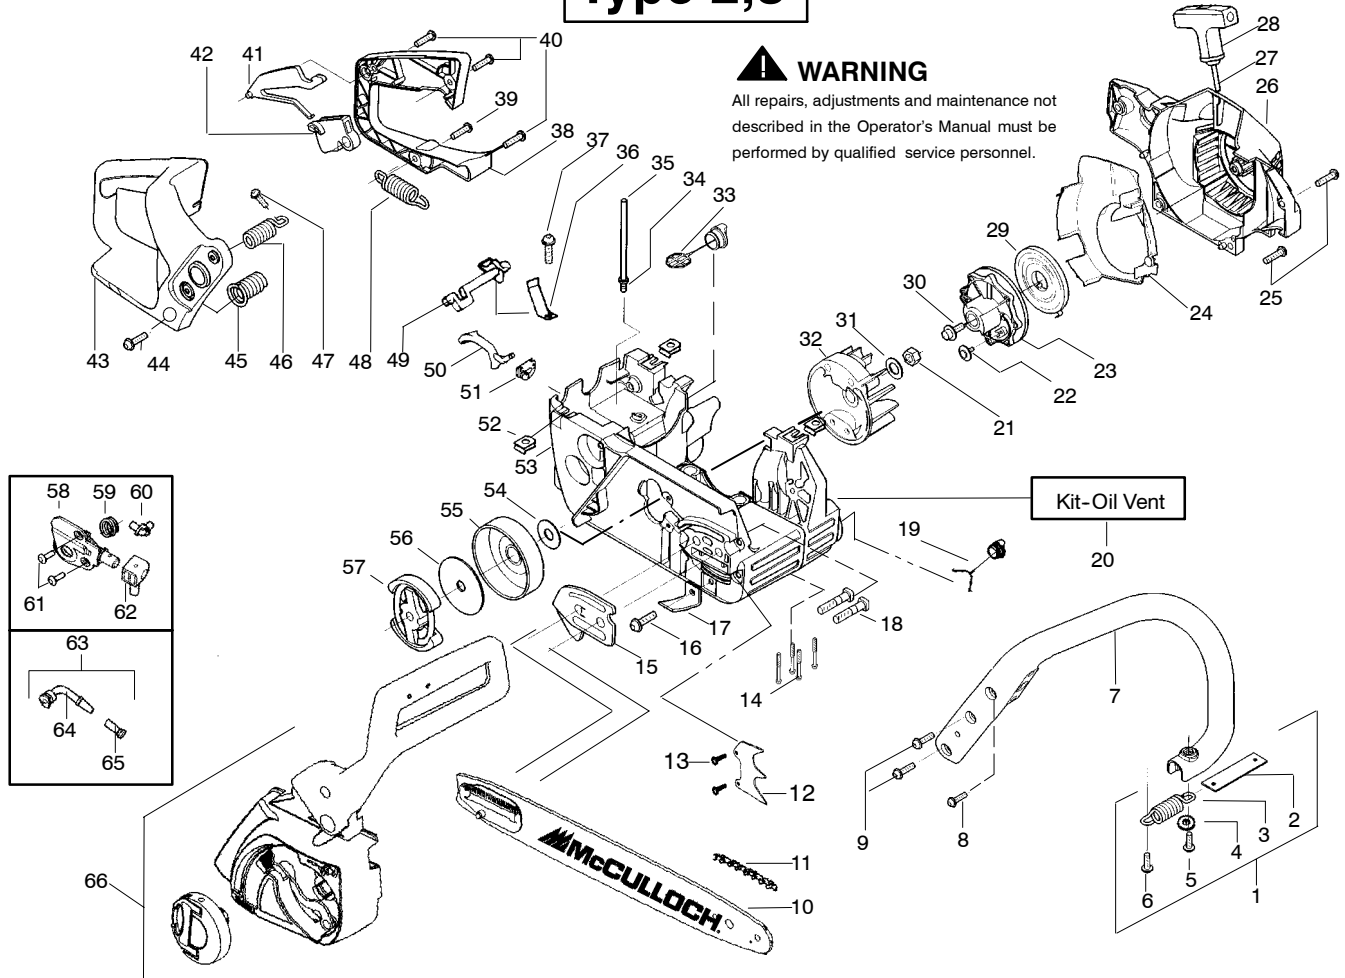

Type 2,3

Ref.	Part No.	Description	Ref.	Part No.	Description	Ref.	Part No.	Description
1.	530059667	Assy.-Isolator	25.	530015892	Screw	53.	530058733	Assy.-Chassis fuel lines and caps)
2.	530047608	Limiter Strap	26.	530056333	Housing-Fan	54.	530015907	Washer-Thrust
3.	530059668	Spring-Isolator	27.	530069232	Kit - Rope	55.	530047061	Assy.-Clutch Drum w/bearing
4.	530015158	Washer	28.	530056402	Handle-Starter	56.	530015611	Washer-Clutch
5.	530016018	Screw	29.	530027531	Spring-Recoil	57.	530014949	Assy. Clutch
6.	530015843	Screw	30.	530015920	Screw	58.	530071259	Kit - Oil Pump (incl. 59,60,62)
7.	530047583	Front Handle	31.	530015127	Washer-Flywheel	59.	530037820	Gear-Worm Spring
8.	530015940	Screw	32.	530039187	Assy-Flywheel	60.	530049477	Elbow-Oil Pickup
9.	530015814	Screw	33.	530047192	Assy-Fuel Cap w/ret.	61.	530016064	Screw
10.	----	Bar	34.	530023877	Fitting-fuel line	62.	530019206	Seal Block
	530044897	16"	35.	530069216	Kit-Fuel line (large)	63.	530047663	Assy-Oil Pick-up (Incl. 64,65)
	530044952	18"	36.	530016149	Spring-Switch	64.	530038373	Pick-up Oiler
11.	----	Chain	37.	530015775	Screw	65.	530056533	Filter-Oil
	538248288	16"	38.	530047581	Cover-Rear Handle	66.	545140601	Assy-Chain Brake Adjuster (Incl. knob)
	530051453	18"	39.	530015886	Screw			
12.	530014381	Kit-Spike (Incl. 13)	40.	530015906	Screw			
13.	530016439	Screw	41.	530036098	Throttle Lockout			
14.	530016132	Screw	42.	530036097	Trigger-Throttle			
15.	530038238	Plate-Bar Mount.	43.	530047582	Handle - Rear			
16.	530015814	Screw	44.	★★★★★	Screw			
17.	530029850	Chain Catcher	45.	★★★★★	Assy Isolator-lower			
18.	530016133	Bolt-Bar	46.	530071958	Kit-Isolator (Upper)			
19.	530057236	Assy-Oil Cap w/ret.	47.	530015875	Screw			
20.	530071666	Kit-Oil Vent	48.	530059668	Spring-Isolator			
21.	530016134	Nut-Flywheel	49.	530057473	Lever-Switch			
22.	530016080	Screw	50.	530057474	Lever-Choke			
23.	530037817	Starter Pulley	51.	530049005	Grommet-Knob			
24.	530055723	Baffle-Air	52.	530015922	Nut-"U"-Type			

✓ = NEW PART NUMBER FOR THIS IPL

★ = REFER TO THE SERVICE REFERENCE INDICATED FOR MORE INFORMATION. (LOCATED AT END OF IPL)