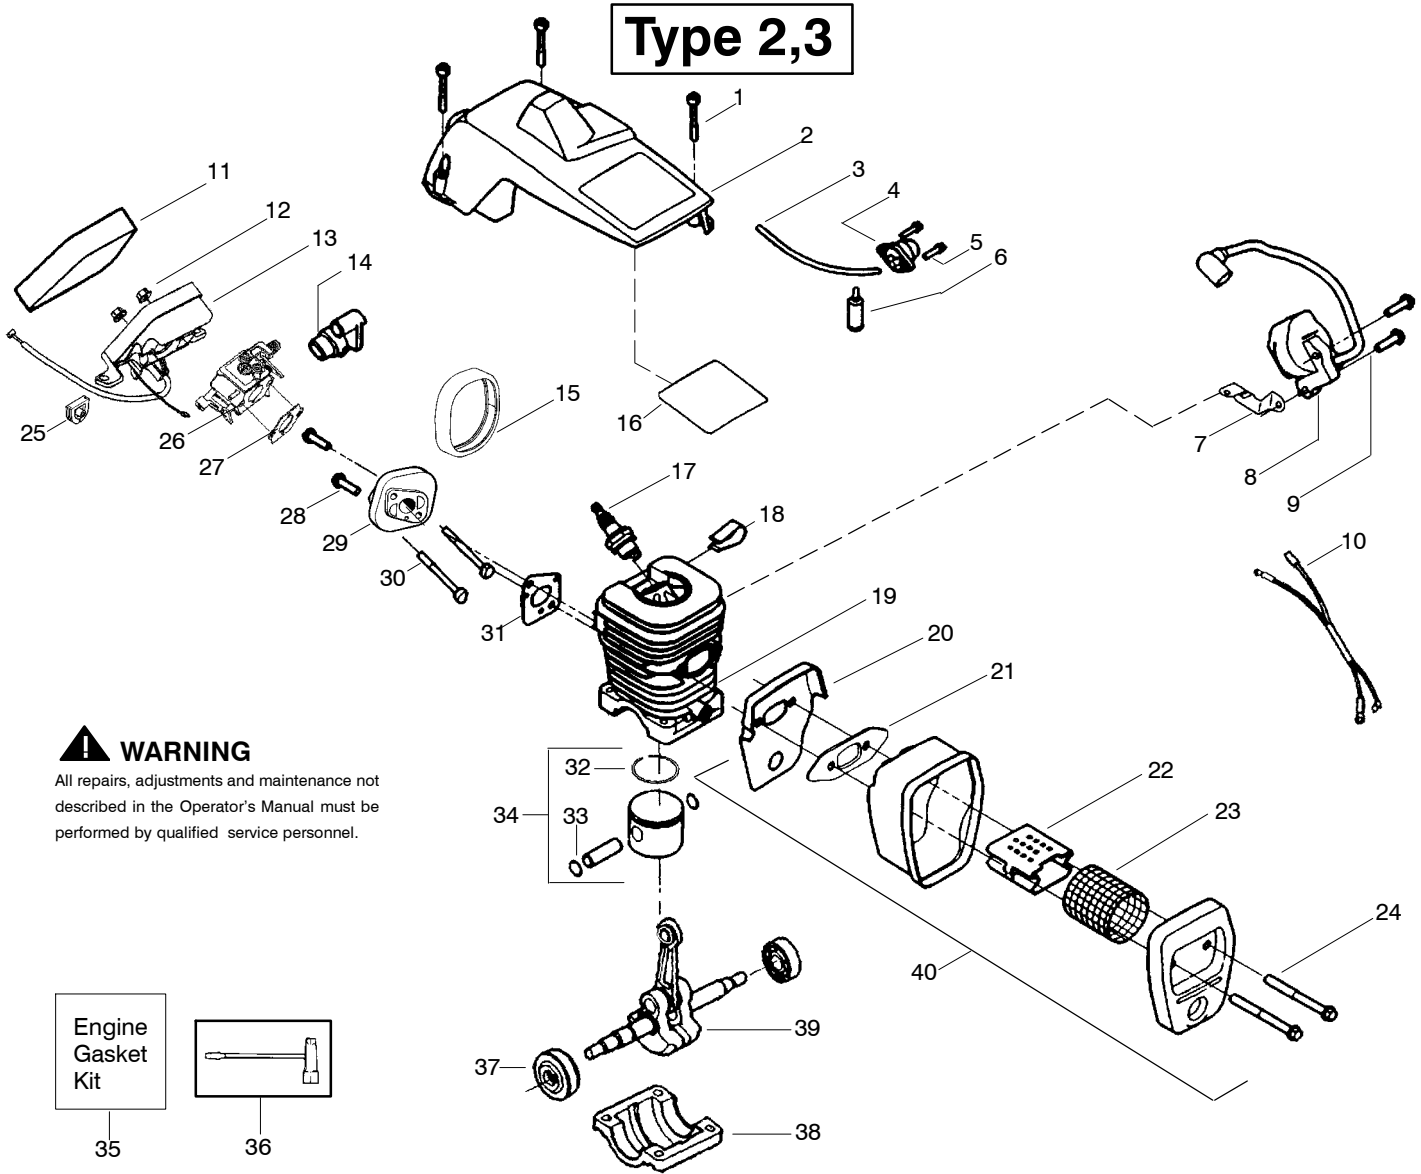

WARNING
All repairs, adjustments and maintenance not described in the Operator's Manual must be performed by qualified service personnel.

Ref.	Part No.	Description	Ref.	Part No.	Description	Ref.	Part No.	Description
1.	530016153	Screw	19.	530012550	Cylinder	36.	530031135	Scrench
2.	530056914	Assy - Cylinder Shield (includes # 16)	20.	530049870	Backplate - Muffler	37.	530056363	Assy - Seal & Bearing
3.	530069247	Kit - Fuel Line (Small)	21.	530069608	Gasket - Muffler (kit)	38.	530037935	Cap - Crankcase
4.	530071835	Kit - Air Purge (Incl. #5)	22.	530037813	Diffuser - Muffler	39.	530047062	Assy - Crankshaft
5.	530015780	Screw	23.	530036103	Screen - Spark	40.	530047207	Assy - Muffler (Incl. 20,21,22,23,24)
6.	530095646	Assy - Fuel Pick-up	24.	530016132	Bolt - Muffler	Not Shown		
7.	530047442	Strap - Ground	25.	530047631	Grommet - Throttle Cable	---	---	Manuals (Scan)
8.	530039198	Ignition Module	26.	---	Kit - Carburetor	545123604	---	(Euro I)
9.	530015814	Screw	27.	530069608	Walbro (WT-891) (Incl. Grommet)	545123605	---	(Euro II)
10.	530057475	Assy - Wire Harness	28.	530016386	Gasket - Carb. (kit)	545123607	---	(Euro III)
11.	530037793	Foam - Air Filter	29.	530049700	Screw	545123608	---	(Euro IV)
12.	530016101	Nut	30.	530016187	Carb. Adapter	545123609	---	(Euro V)
13.	530057702	Assy - Air Box	31.	530069608	Screw	545123610	---	(Turkish)
14.	530035526	Grommet - Carb Adjust	32.	530038729	Gasket - Adaptor (kit)	545123611	---	(Russian)
15.	530054144	Seal - Carb Adapter	33.	530015697	Ring - Piston	545123606	---	Decal - Warning
16.	530055698	Reflector - Heat	34.	530015697	Retainer - Piston Pin	545003015	---	
17.	952030150	Spark Plug (RCJ-7Y)	35.	530071408	Kit - Piston (Incl. 32 & 33)			
18.	530016136	Clip - High Tension Lead		530069608	Kit - Engine Gasket (Incl. 21, 27 & 31)			

✓ = NEW PART NUMBER FOR THIS IPL   * = REFER TO THE SERVICE REFERENCE INDICATED FOR MORE INFORMATION. (LOCATED AT END OF IPL)