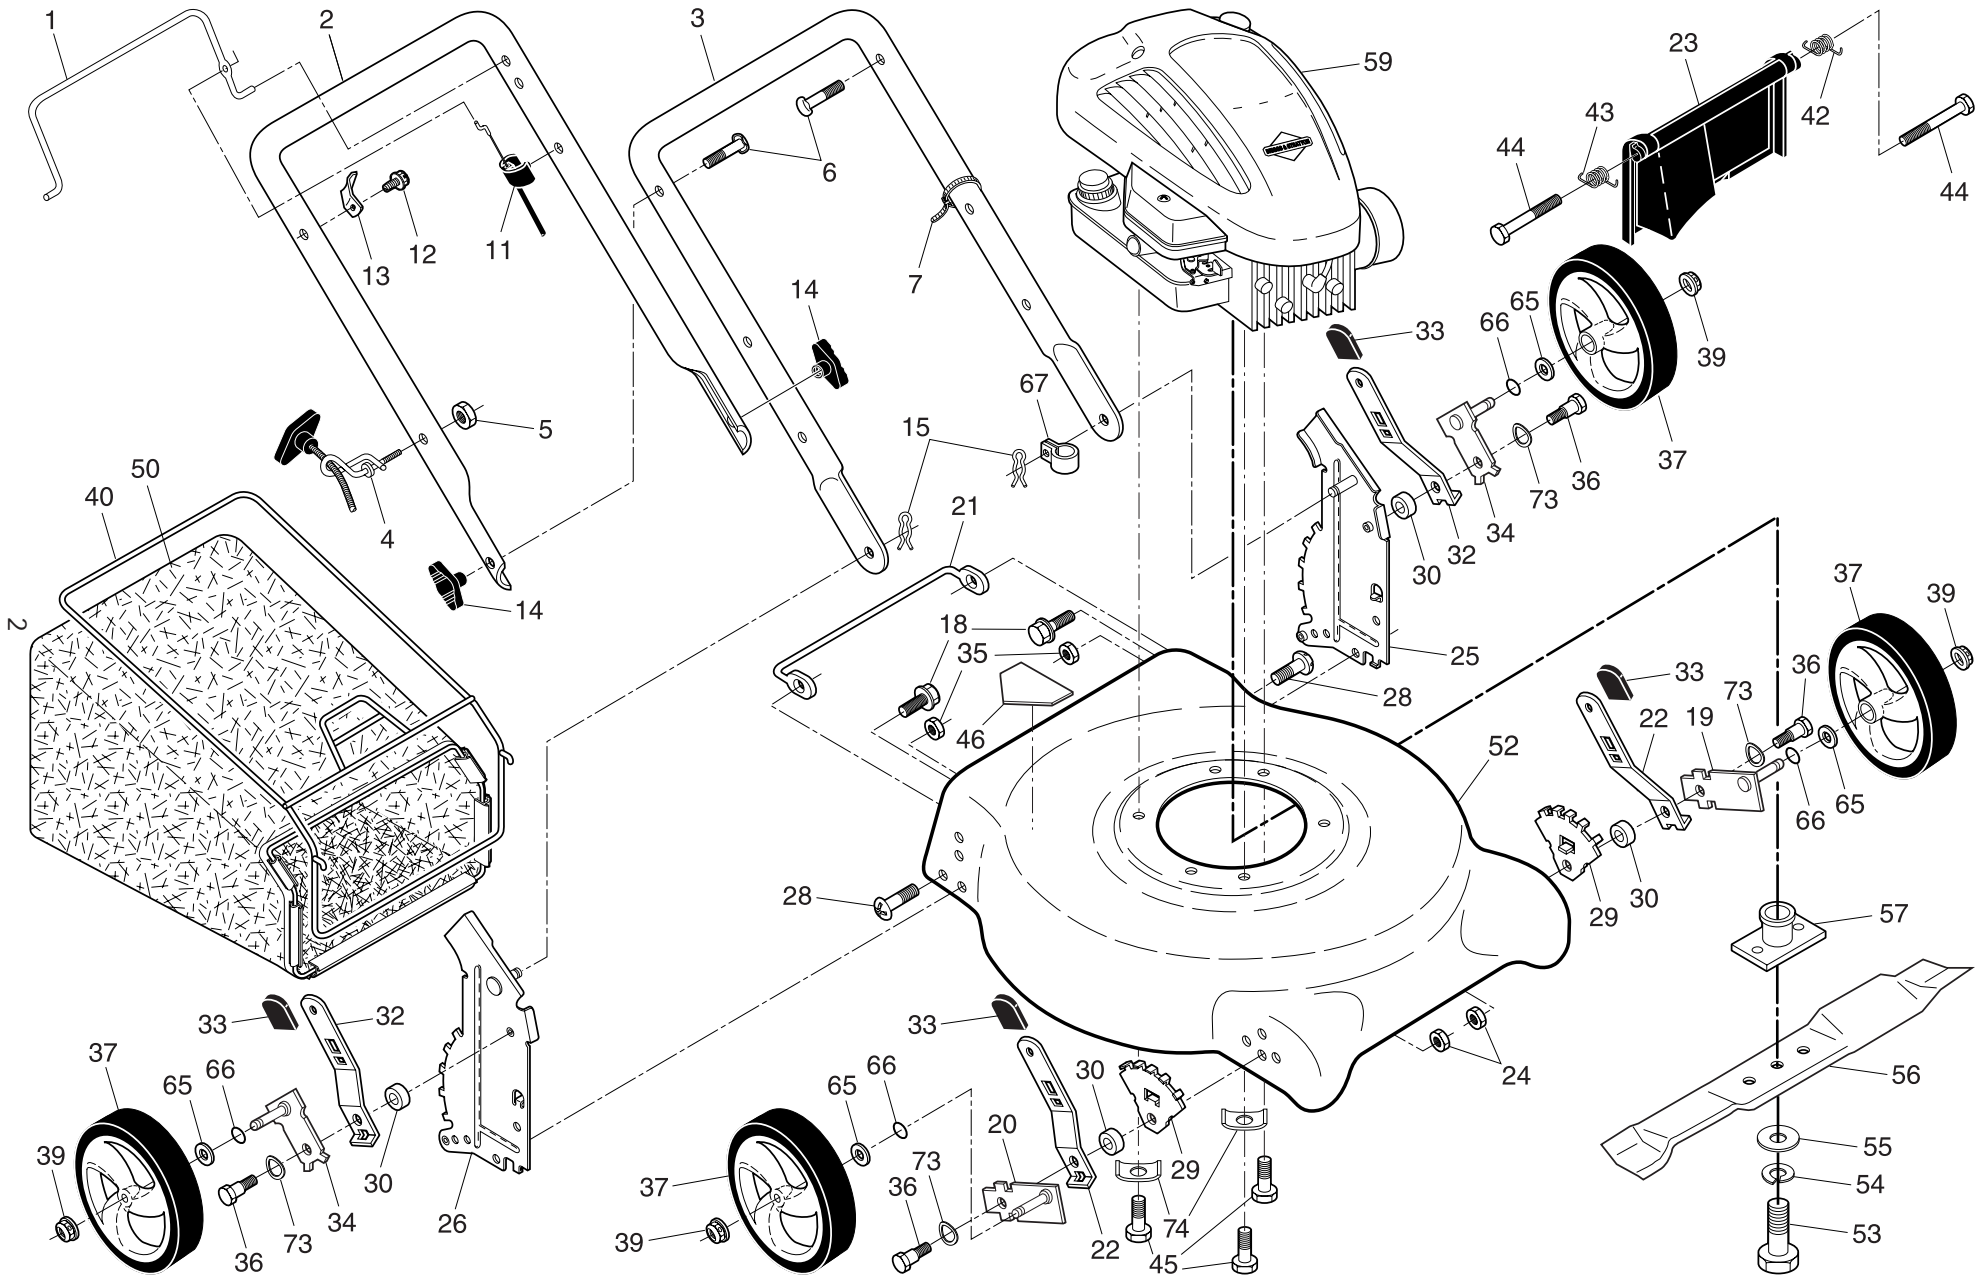

ROTARY LAWN MOWER - MODEL NUMBER M53-550CM (96131001503) PRODUCT NUMBER 961 31 00-15

ROTARY LAWN MOWER - MODEL NUMBER M53-550CM (96131001503) PRODUCT NUMBER 961 31 00-15

KEY NO.	PART NO.	DESCRIPTION	KEY NO.	PART NO.	DESCRIPTION
1	532 19 55-74	Control Bar	37	532 40 34-95	Wheel & Tire Assembly
2	532 19 55-47	Upper Handle	39	532 40 91-48	Flanged Locknut, Hex
3	532 17 42-91	Lower Handle	40	532 41 19-49	Frame, Grassbag
4	532 19 47-88	Rope Guide	41	532 05 45-83	Screw
5	532 13 20-04	Locknut, Hex 1/4-20	42	532 40 54-21	Spring, Rear Door, LH
6	532 19 15-74	Handle Bolt	43	532 40 54-23	Spring, Rear Door, RH
7	532 06 64-26	Wire Tie	44	532 18 41-93	Bolt, Rear Door
11	532 17 65-56	Engine Zone Control Cable	45	532 15 04-06	Hex Head Thread Rolling Screw 3/8-16 x 1
12	532 75 06-34	Hex Washer Head Screw #10-24 x 1/2	46	532 18 21-66	Danger Decal
13	532 12 52-03	Up-Stop Bracket	50	532 40 20-24	Grassbag
14	532 19 19-38	Handle Knob	52	532 40 95-57	Kit, Lawn Housing Assembly (Includes Key Number 46)
15	532 05 17-93	Hairpin Cotter	53	532 85 10-84	Hex Head Screw 3/8-24 x 1-3/8 Grade 8
17	532 16 67-85	Nut, Hex	54	532 85 02-63	Helical Lockwasher
18	817 60 04-06	Screw	55	532 85 10-74	Hardened Washer
19	532 40 66-89	Axle Arm Assembly, Front, LH	56	532 19 93-77	21" Blade
20	532 40 66-90	Axle Arm Assembly, Front, RH	57	532 19 38-25	Blade Adapter
21	532 41 35-43	Footguard	59	- - -	Engine, Briggs & Stratton, Model Number 10T702 (Order parts from engine manufacturer)
22	532 40 64-28	Selector Spring, Front	65	532 19 74-80	O ring
23	532 41 06-03	Rear Door	66	532 08 83-48	Washer
25	532 41 35-64	Handle Bracket Assembly, LH	67	532 19 79-91	Clip, Cable
26	532 41 35-65	Handle Bracket Assembly, RH	73	532 40 16-30	Washer, Cylindrical
29	532 41 05-94	Wheel Adjusting Bracket, Front	79	532 12 50-78	Washer, Engine
30	532 40 16-29	Spacer	--	532 41 86-74	Operator's Manual, European
32	532 41 08-88	Selector Spring, Rear	--	532 41 86-75	Operator's Manual, Scandinavian
33	532 08 78-77	Selector Knob	--	532 41 86-77	Operator's Manual, East Bloc
34	532 41 08-90	Axle Arm Assembly, Rear	--	532 41 86-76	Operator's Manual, Baltic
35	873 93 05-00	Nut, Hex			
36	532 40 16-38	Shoulder Bolt 5/16-18			

NOTE: All component dimensions given in U.S. inches. 1 inch = 25.4 mm. **IMPORTANT:** Use only Original Equipment Manufacturer (O.E.M.) replacement parts. Failure to do so could be hazardous, damage your lawn mower and void your warranty.