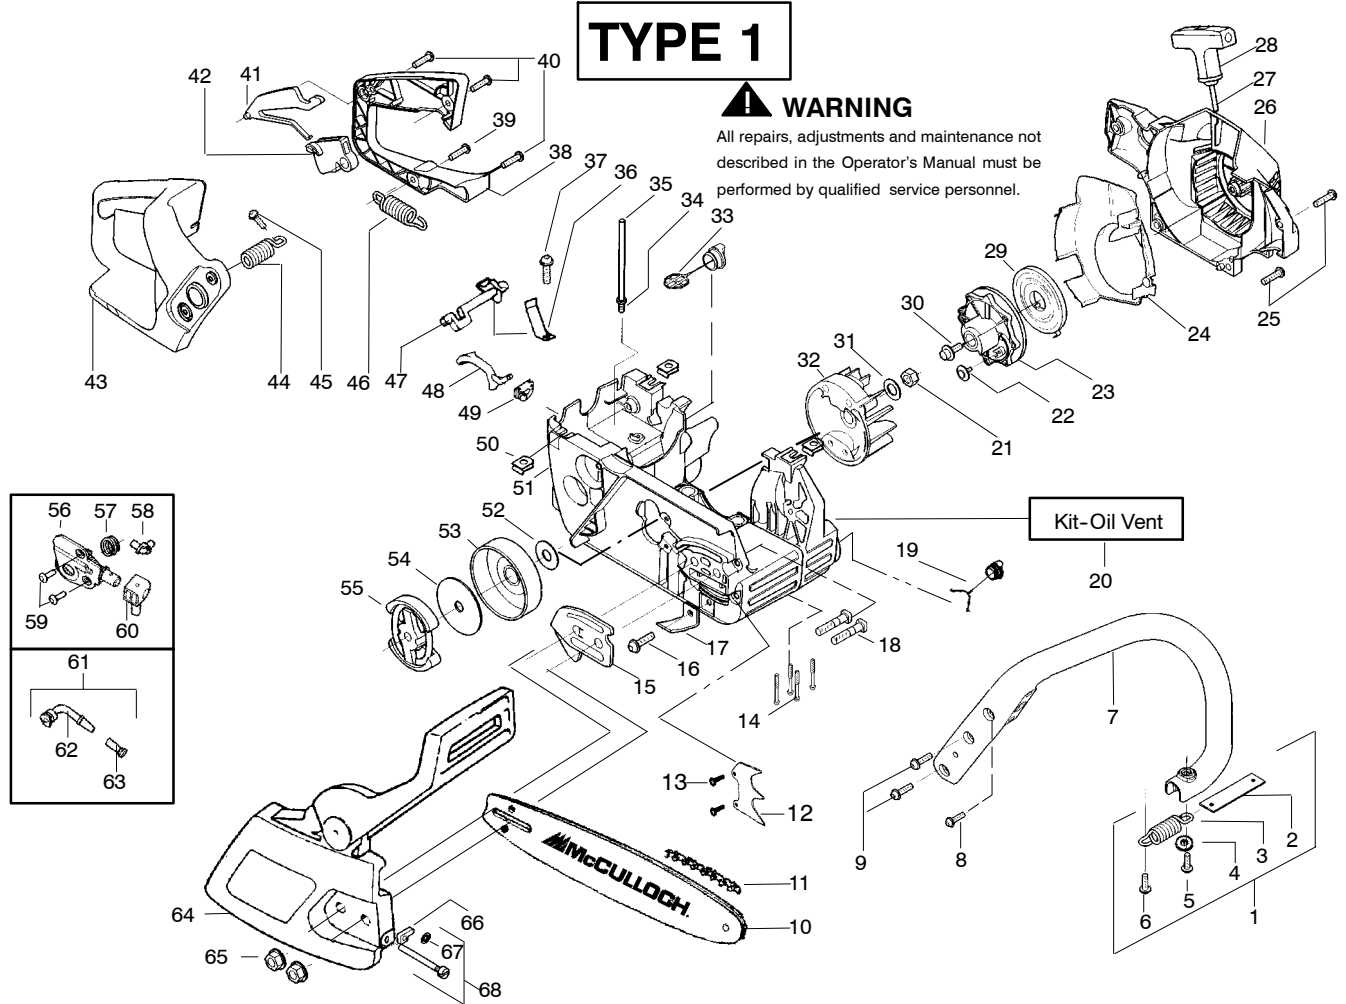

## ⚠ WARNING

All repairs, adjustments and maintenance not described in the Operator's Manual must be performed by qualified service personnel.

Ref.	Part No.	Description	Ref.	Part No.	Description	Ref.	Part No.	Description
1.	530059667	Assy.-Isolator	28.	530056402	Handle-Starter	53.	530047061	Assy.-Clutch Drum w/bearing
2.	530047608	Limiter Strap	29.	530027531	Spring-Recoil	54.	530015611	Washer-Clutch
3.	530059668	Spring-Isolator	30.	530015920	Screw	55.	530014949	Assy. Clutch
4.	530015158	Washer	31.	530015127	Washer-Flywheel	56.	530071259	Kit - Oil Pump (incl. 57,58,60)
5.	530016018	Screw	32.	530039187	Assy-Flywheel	57.	530037820	Gear-Worm Spring
6.	530015843	Screw	33.	530047192	Assy-Fuel Cap	58.	530049477	Elbow-Oil Pickup
7.	530047583	Front Handle	34.	530023877	Fitting-fuel line	59.	530016064	Screw
8.	530015940	Screw	35.	530069216	Kit-Fuel line (large)	60.	530019206	Seal Block
9.	530015814	Screw	36.	530016149	Spring-Switch	61.	530047663	Assy-Oil Pick-up (Incl. 62,63)
10.	530044896	Bar - 14"	37.	530015775	Screw	62.	530038373	Pick-up Oiler
11.	538029933	Chain - 14"	38.	530047581	Cover-Rear Handle	63.	530056533	Filter-Oil
12.	530014381	Kit-Spike (Incl. 13)	39.	530015886	Screw	64.	530054739	Assy.-Chain Brake
13.	530016439	Screw	40.	530015906	Screw	65.	530015917	Nut-Bar Mounting
14.	530016132	Screw	41.	530036098	Throttle Lockout	66.	530015826	Pin-Bar Adjust
15.	530038238	Plate-Bar Mount.	42.	530036097	Trigger-Throttle	67.	530038593	Retainer
16.	530015814	Screw	43.	530047582	Handle - Rear	68.	530069611	Kit-Bar Adjusting (incl. # 66,67)
17.	530029850	Chain Catcher	44.	530071958	Kit-Isolator (Upper)			
18.	530016133	Bolt-Bar	45.	530015875	Screw			
19.	530057236	Assy-Oil Cap	46.	530059668	Spring-Isolator			
20.	530071666	Kit-Oil Vent	47.	530057473	Lever-Switch			
21.	530016134	Nut-Flywheel	48.	530057474	Lever-Choke			
22.	530016080	Screw	49.	530049005	Grommet-Knob			
23.	530037817	Starter Pulley	50.	530015922	Nut-"U"-Type			
24.	530055723	Baffle-Air	51.	530058733	Assy.-Chassis fuel lines and caps )			
25.	530015892	Screw	52.	530015907	Washer-Thrust			
26.	530056333	Housing-Fan						
27.	530069232	Kit - Rope						