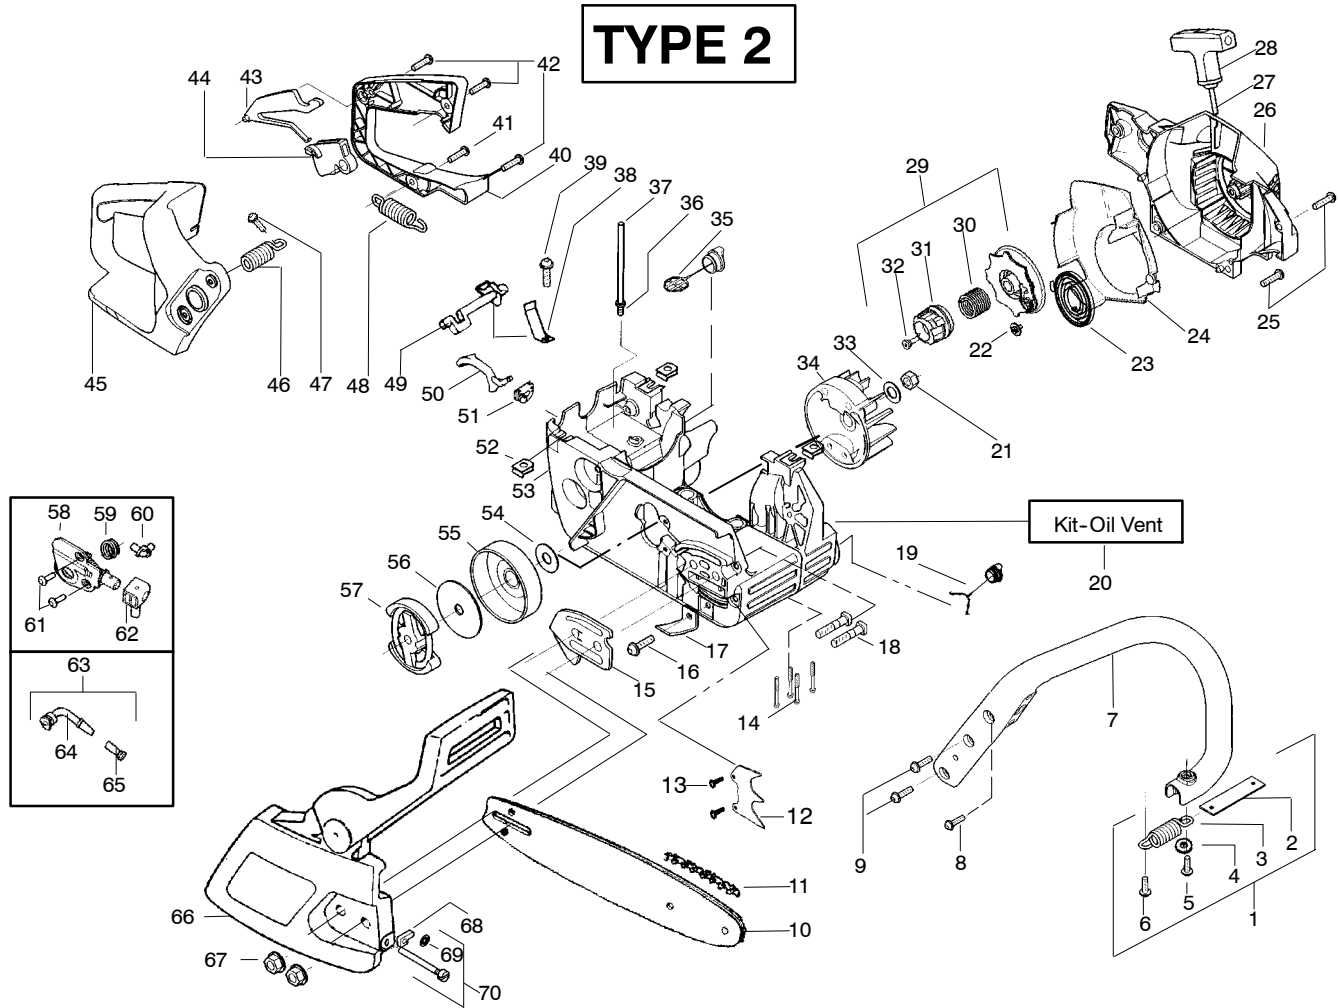

Ref.	Part No.	Description	Ref.	Part No.	Description	Ref.	Part No.	Description
1.	530059667	Assy.-Isolator	28.	530056402	Handle- Starter	54.	530015907	Washer-Thrust
2.	530047608	Limiter Strap	29.	530071966	Kit-EPS Starter	55.	530047061	Assy.-Clutch Drum w/bearing
3.	530059668	Spring-Isolator	30.	530021180	Spring-EPS	56.	530015611	Washer-Clutch
4.	530015158	Washer	31.	530059677	Hub-EPS	57.	530014949	Assy. Clutch
5.	530016018	Screw	32.	530021179	Screw	58.	530071259	Kit - Oil Pump (incl. 59,60,62)
6.	530015843	Screw	33.	530015127	Washer-Flywheel	59.	530037820	Gear-Worm Spring
7.	530047583	Front Handle	34.	545016301	Assy-Flywheel	60.	530049477	Elbow-Oil Pickup
8.	530015940	Screw	35.	530047192	Assy-Fuel Cap	61.	530016064	Screw
9.	530015814	Screw	36.	530023877	Fitting-fuel line	62.	530019206	Seal Block
10.	530044896	Bar 14"	37.	530069216	Kit-Fuel line (large)	63.	530047663	Assy-Oil Pick-up (Incl. 64,65)
11.	538029933	Chain 14"	38.	530016149	Spring-Switch	64.	530038373	Pick-up Oiler
12.	530014381	Kit-Spike (Incl. 13)	39.	530015775	Screw	65.	530056533	Filter-Oil
13.	530016439	Screw	40.	530047581	Cover-Rear Handle	66.	545139901	Assy.-Chain Brake
14.	530016132	Screw	41.	530015886	Screw	67.	530015917	Nut-Bar Mounting
15.	530038238	Plate-Bar Mount.	42.	530015906	Screw	68.	530015826	Pin-Bar Adjust
16.	530015814	Screw	43.	530036098	Throttle Lockout	69.	530038593	Retainer
17.	530029850	Chain Catcher	44.	530036097	Trigger-Throttle	70.	530069611	Kit-Bar Adjusting (incl. # 68,69)
18.	530016133	Bolt-Bar	45.	530047582	Handle - Rear			
19.	530057236	Assy-Oil Cap	46.	530071958	Kit-Isolator (Upper)			
20.	530071666	Kit-Oil Vent	47.	530015875	Screw			
21.	530016134	Nut-Flywheel	48.	530059668	Spring-Isolator			
22.	530016080	Screw	49.	530057473	Lever-Switch			
23.	530027531	Spring- Starter	50.	530057474	Lever-Choke			
24.	530055723	Baffle-Air	51.	530049005	Grommet-Knob			
25.	530015892	Screw	52.	530015922	Nut-"U"- Type			
26.	545050903	Housing-Fan	53.	530058730	Assy-Chassis fuel lines and caps)			
27.	530069232	Kit - Rope						

✓ = NEW PART NUMBER FOR THIS IPL

★ = REFER TO THE SERVICE REFERENCE INDICATED FOR MORE INFORMATION. (LOCATED AT END OF IPL)