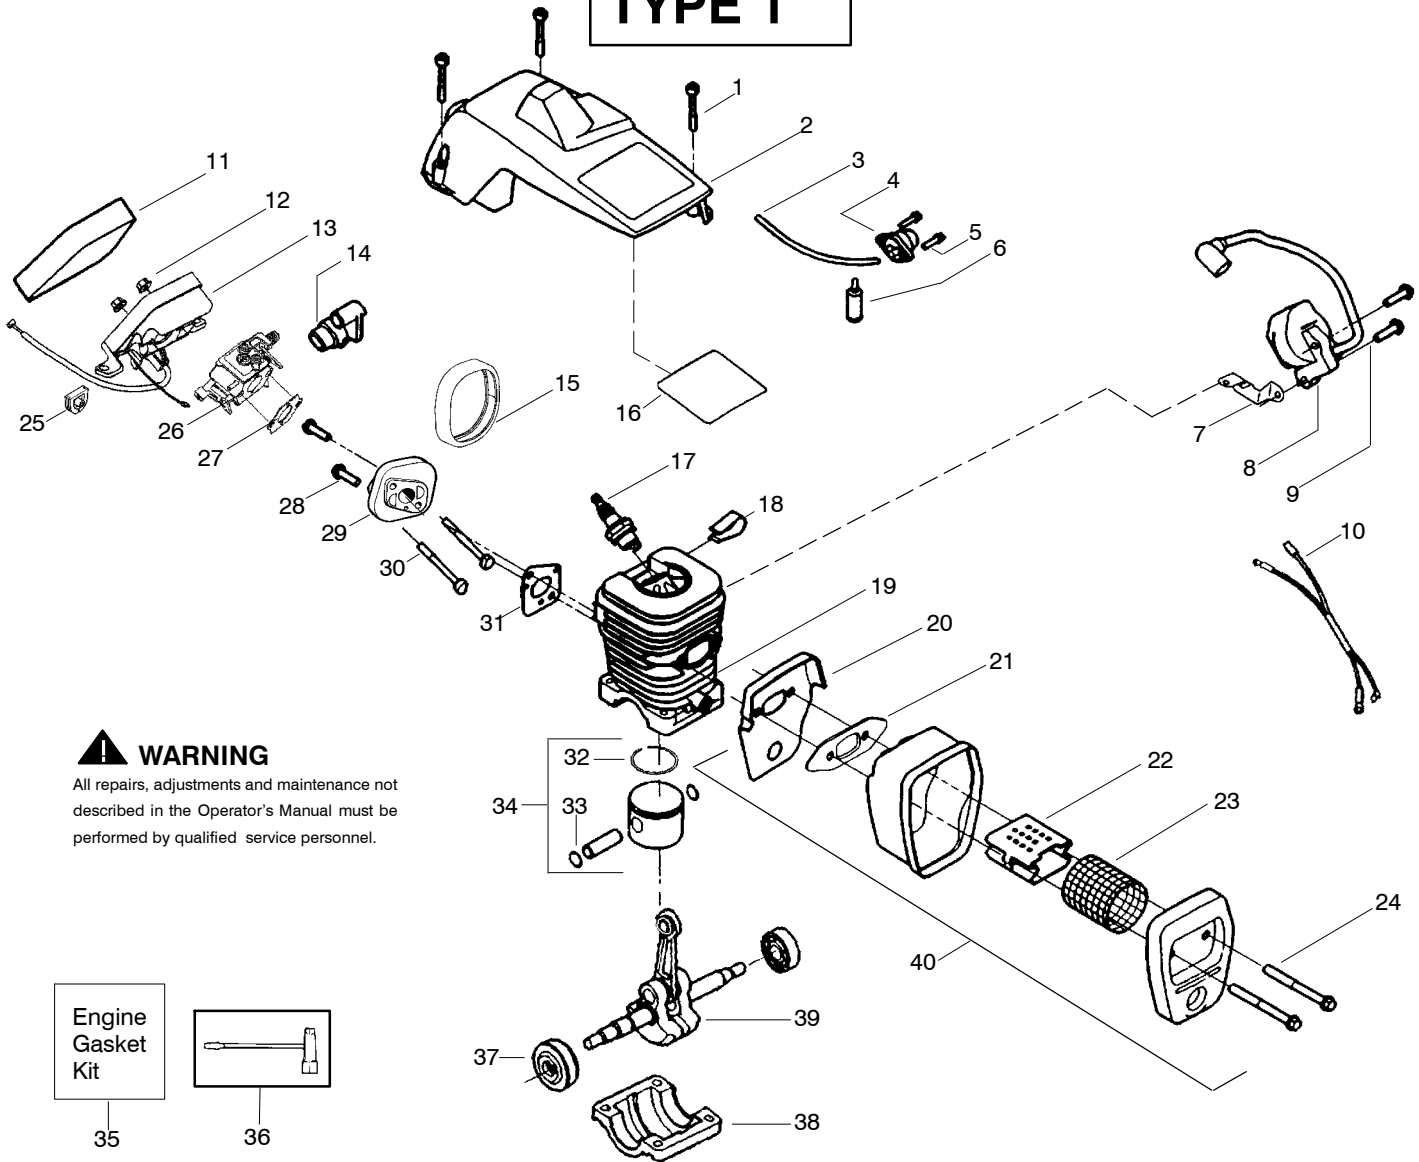

TYPE 1

⚠ WARNING

All repairs, adjustments and maintenance not described in the Operator's Manual must be performed by qualified service personnel.

Ref.	Part No.	Description	Ref.	Part No.	Description	Ref.	Part No.	Description
1.	530016153	Screw	19.	530012550	Cylinder	35.	530069608	Kit-Engine Gasket (Incl. 21, 27 & 31)
2.	530056914	Assy-Cylinder Shield (includes # 16)	20.	530049870	Backplate-Muffler	36.	530031135	Scrench
3.	530069247	Kit-Fuel Line (Small)	21.	530069608	Gasket-Muffler(kit)	37.	530056363	Assy-Seal & Bearing
4.	530071835	Kit-Air Purge (incl. #5)	22.	530037813	Diffuser-Muffler	38.	530037935	Cap-Crankcase
5.	530015780	Screw	23.	530036103	Screen-Spark	39.	530047062	Assy-Crankshaft
6.	530095646	Assy-Fuel Pick-up	24.	530016132	Bolt-Muffler	40.	530047207	Assy-Muffler (Incl. 20,21,22,23,24)
7.	530047442	Strap-Ground	25.	530047631	Grommet-Throttle Cable			Not Shown
8.	530039167	Ignition Module	26.	---	Kit-Carburetor			
9.	530015814	Screw		530071820	Zama (W-20)			
10.	530057475	Assy-Wire Harness		530071821	Walbro (WT-662)			
11.	530037793	Foam-Air Filter	27.	530069608	Gasket-Carb. (kit)	545079741	545003016	Manual
12.	530016101	Nut	28.	530016386	Screw			Decal-Warning CE
13.	530057702	Assy-Air Box	29.	530049700	Carb. Adapter			
14.	530035526	Grommet-Carb Adjust	30.	530016187	Screw			
15.	530054144	Seal-Carb Adapter	31.	530069608	Gasket-Adaptor(kit)			
16.	530055698	Reflector-Heat	32.	530038729	Ring-Piston			
17.	952030150	Spark Plug (RCJ-7Y)	33.	530015697	Retainer-Piston Pin			
18.	530016136	Clip-High Tension Lead	34.	530071408	Kit-Piston (Incl. 32 & 33)			

✓ = NEW PART NUMBER FOR THIS IPL

★ = REFER TO THE SERVICE REFERENCE INDICATED FOR MORE INFORMATION. (LOCATED AT END OF IPL)