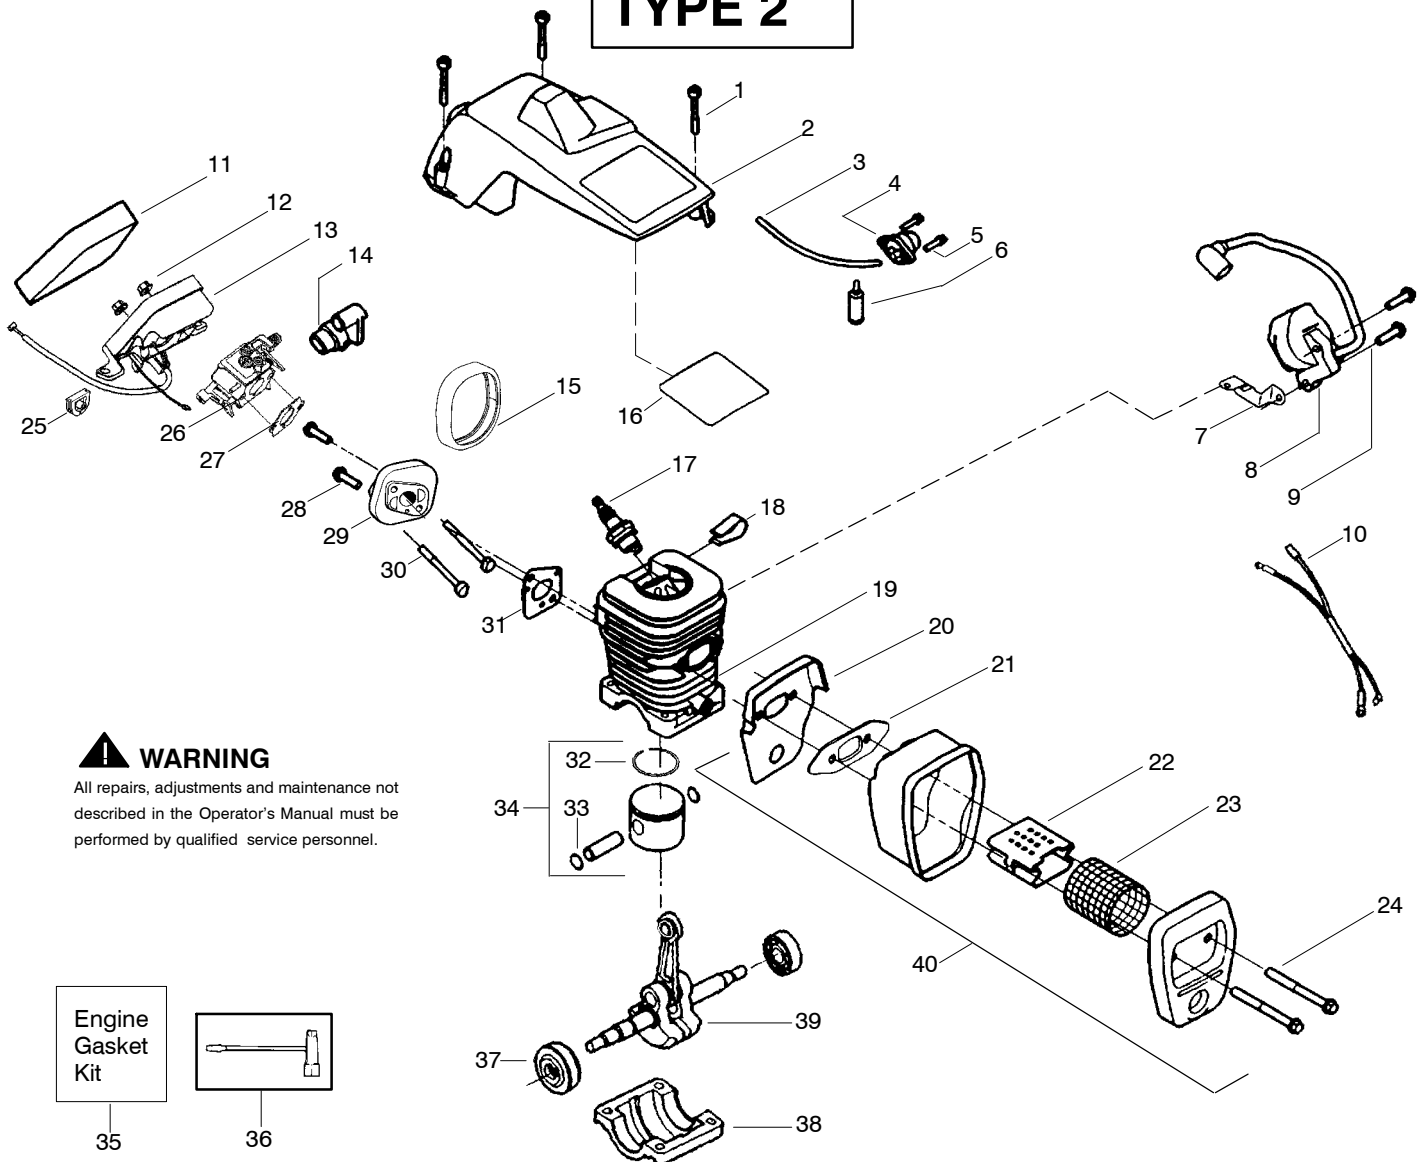

TYPE 2

⚠ WARNING
All repairs, adjustments and maintenance not described in the Operator's Manual must be performed by qualified service personnel.

Ref.	Part No.	Description	Ref.	Part No.	Description	Ref.	Part No.	Description
1.	530016153	Screw	19.	530012550	Cylinder	35.	530069608	Kit-Engine Gasket (Incl. 21, 27 & 31)
2.	530056914	Assy-Cylinder Shield (includes # 16)	20.	530049870	Backplate-Muffler	36.	530031135	Scrench
3.	530069247	Kit-Fuel Line (Small)	21.	530069608	Gasket-Muffler(kit)	37.	530056363	Assy-Seal & Bearing
4.	530071835	Kit-Air Purge (incl. #5)	22.	530037813	Diffuser-Muffler	38.	530037935	Cap-Crankcase
5.	530015780	Screw	23.	530036103	Screen-Spark	39.	530047062	Assy-Crankshaft
6.	530095646	Assy-Fuel Pick-up	24.	530016132	Bolt-Muffler	40.	530047207	Assy-Muffler (Incl. 20,21,22,23,24)
7.	530047442	Strap-Ground	25.	530047631	Grommet-Throttle Cable			
8.	530039238	Ignition Module	26.	---	Kit-Carburetor			
9.	530015814	Screw		545081885	Walbro (WT-891) (Incl. Grommet)			
10.	530057475	Assy-Wire Harness	27.	530069608	Gasket-Carb. (kit)		Not Shown	
11.	530037793	Foam-Air Filter	28.	530016386	Screw		545123739	Manual
12.	530016101	Nut	29.	530049700	Carb. Adapter		545003016	Decal-Warning CE
13.	530057702	Assy-Air Box	30.	530016187	Screw			
14.	530035526	Grommet-Carb Adjust	31.	530069608	Gasket-Adaptor(kit)			
15.	530054144	Seal-Carb Adapter	32.	530038729	Ring-Piston			
16.	530055698	Reflector-Heat	33.	530015697	Retainer-Piston Pin			
17.	952030150	Spark Plug (RCJ-7Y)	34.	530071408	Kit-Piston (Incl. 32 & 33)			
18.	530016136	Clip-High Tension Lead						

✓ = NEW PART NUMBER FOR THIS IPL   * = REFER TO THE SERVICE REFERENCE INDICATED FOR MORE INFORMATION. (LOCATED AT END OF IPL)