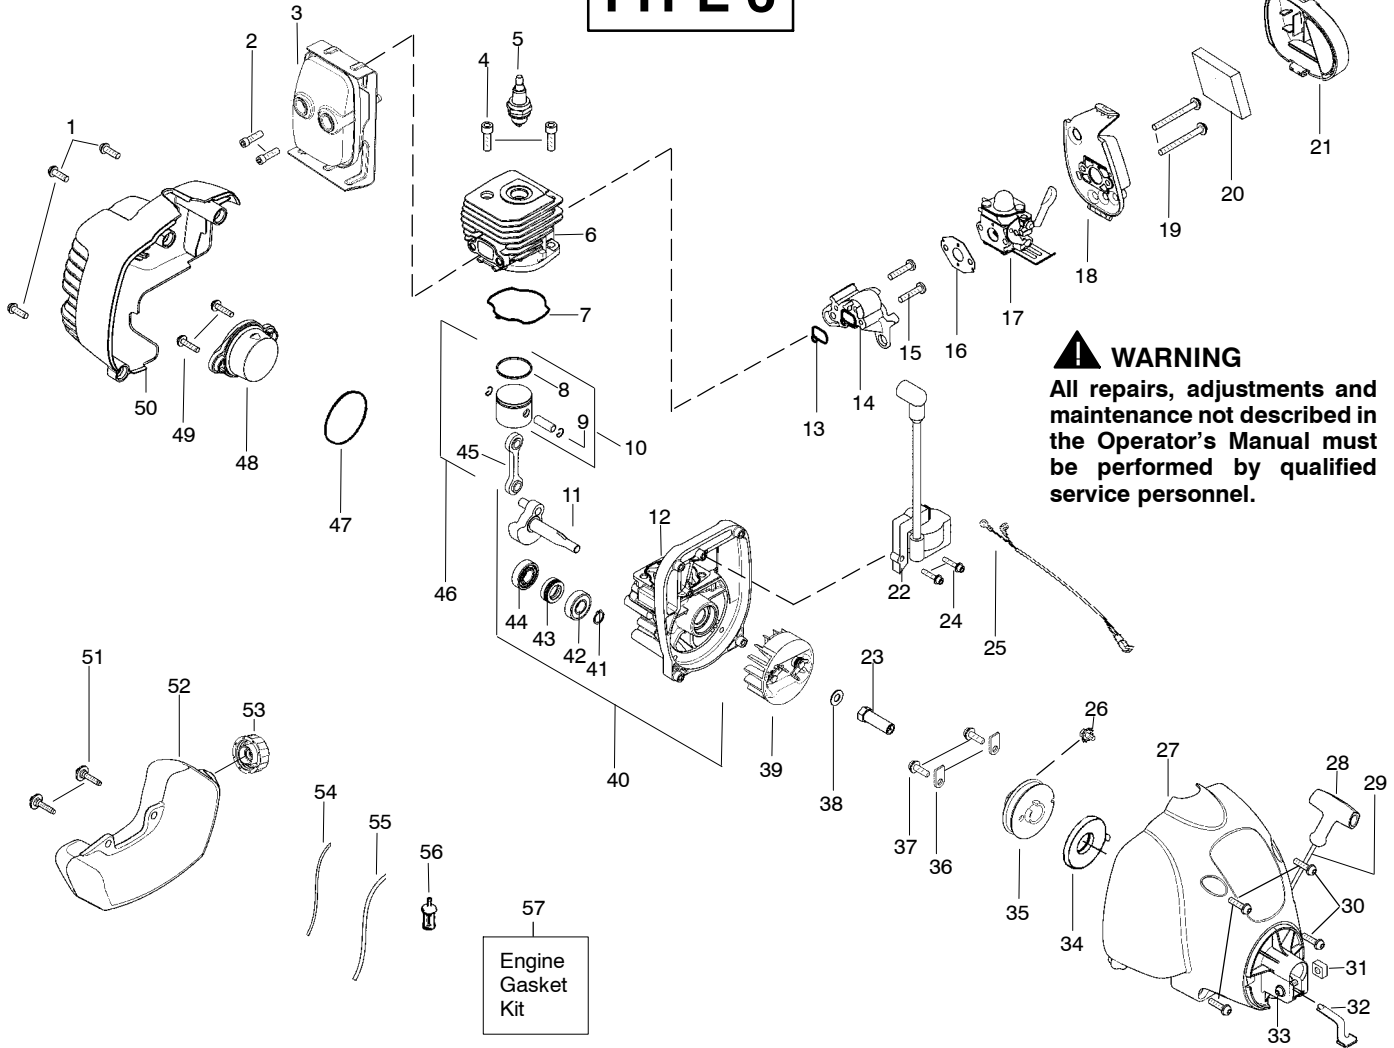

TYPE 6

⚠ WARNING
All repairs, adjustments and maintenance not described in the Operator's Manual must be performed by qualified service personnel.

Ref.	Part No.	Description	Ref.	Part No.	Description	Ref.	Part No.	Description
1.	530015880	Screw	20.	530057781	Foam-Air Filter	45.	530069945	Assy-Connecting Rod
2.	530058982	Bolt-Muffler	21.	530057584	Cover-Air Box	46.	530071785	Kit-Piston/Rod Assy (Incl. 10 & 45)
3.	545227901	Assy-Muffler/Shield (Incl. 2)	22.	545024901	Ignition Module	47.	530071750	O-Ring-C'case (kit)
4.	530015953	Screw-Cylinder	23.	530038604	Coupling-Drive	48.	530057954	Assy-Plug (incl.47)
5.	952030249	Spark Plug (RCJ 6Y)	24.	530016357	Screw	49.	530016386	Screw
6.	530012541	Cylinder	25.	530049018	Assy-Wire Harness	50.	545011001	Shroud-Rear
7.	530071750	Seal-Cylinder (kit)	26.	530016392	Screw	51.	530016445	Retainer-Tank
8.	530055120	Piston Ring	27.	545010601	Assy.-Fan Hsg	52.	530058712	Assy-Fuel Tank (incl. filter, lines & fuel cap)
9.	530015162	Retainer-Piston Pin	28.	530027569	Handle-Starter	53.	530014347	Assy-Fuel Cap
10.	530071833	Kit - Piston (Incl. 8, 9)	29.	530071767	Kit - Rope	54.	530069247	Kit-Fuel Line (Small)
11.	530057829	Assy-Crankshaft	30.	530016386	Screw	55.	530069216	Kit-Fuel Line (Large)
12.	530012582	Assy-Crankcase (Incl. 42-44)	31.	530016124	Nut	56.	530095646	Assy-Fuel Pickup
13.	530071750	Seal-Cyl/Carb.(kit)	32.	530057588	Clip-Spring	57.	530071750	Kit-Engine Gasket (Incl. 7,13,16,47)
14.	530057547	Adapter-Carb.	33.	530016430	Screw			Not Shown
15.	530016441	Screw	34.	530042085	Spring-Starter	530035497	530035497	Bulb-Purge - Walbro
16.	530071750	Gasket-Carb. (kit)	35.	530071786	Kit-Pulley-Starter	530058709	530058709	Bulb-Purge - Zama
17.	----	Kit-Carb.	36.	530027523	Retainer-Pulley	530058569	530058569	Choke Lever - Zama
	530071822	Zama (C1U-W24)	37.	530015775	Screw	545212602	545212602	Choke Lever - Walbro WT-925
	545180888	Walbro (WT-925)	38.	530015828	Washer-Flat			
			39.	545005101	Assy-Flywheel			
			40.	530071768	Assy-C'case/C'shaft (Incl. 11,12,41)			
			41.	530015941	Retain. Ring-C'shaft			
			42.	530055728	Outer Bearing			
			43.	530019264	Seal			
			44.	530032125	Inner Bearing			

(Note: Repair kits are not available for this carburetor)