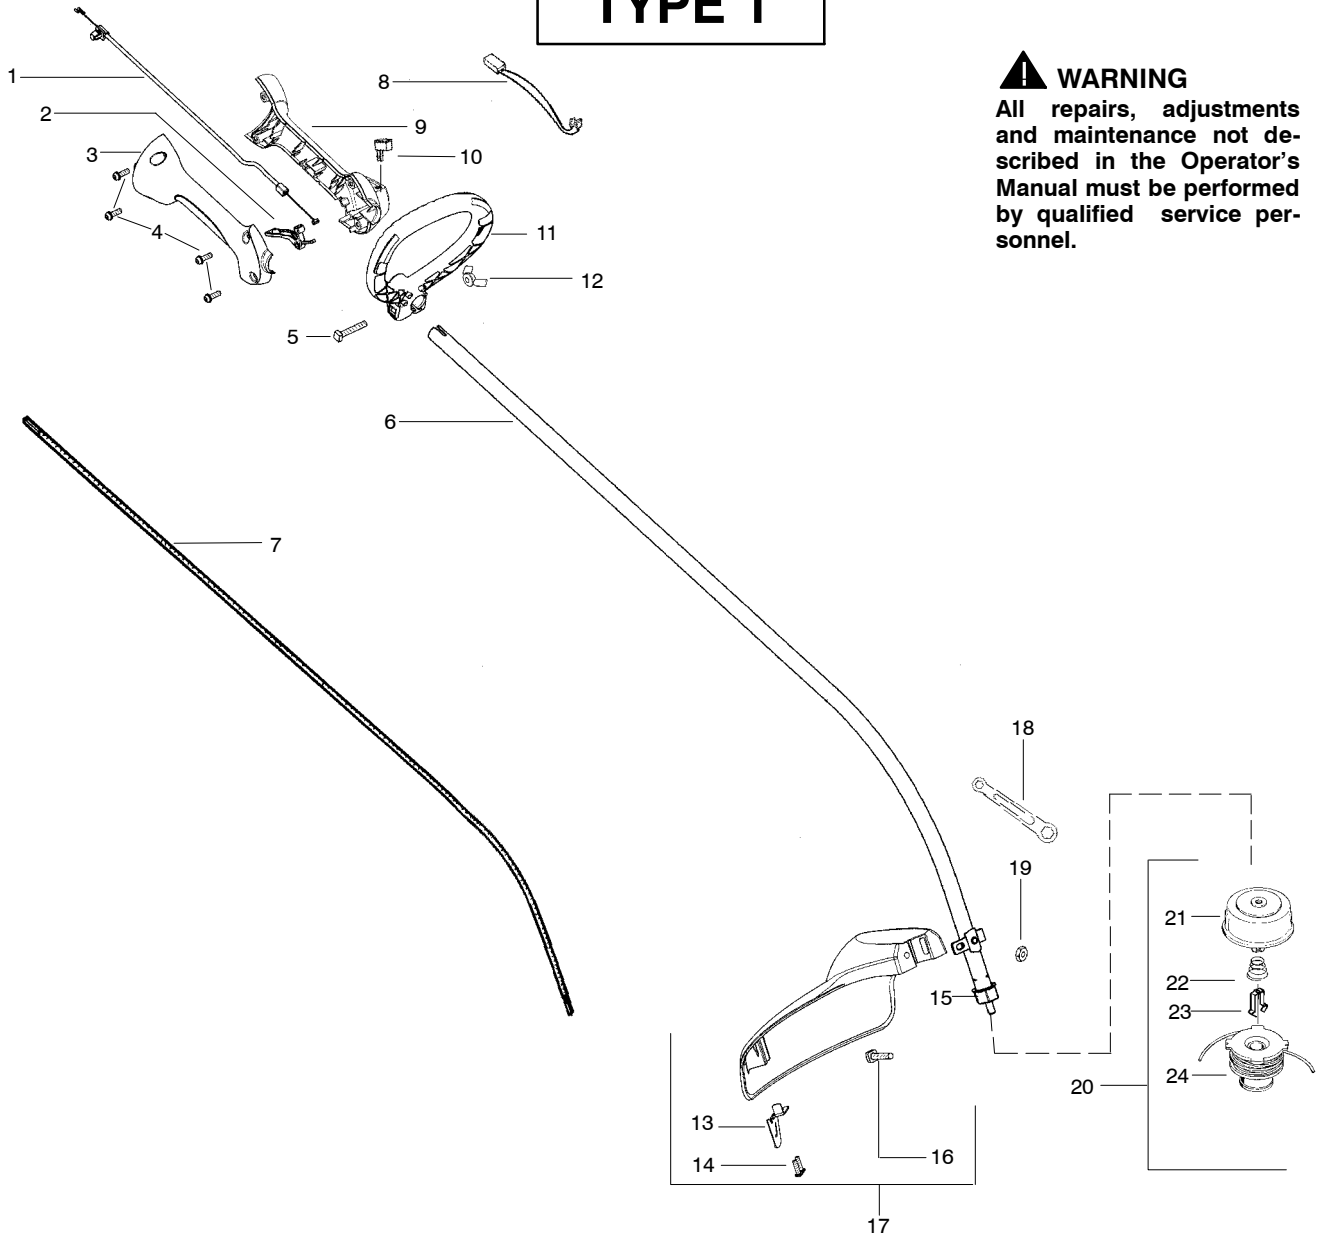

TYPE 1

⚠ WARNING
All repairs, adjustments and maintenance not described in the Operator's Manual must be performed by qualified service personnel.

Ref.	Part No.	Description	Ref.	Part No.	Description
1.	530057991	Assy - Throttle Cable	18.	530056401	Wrench
2.	530049107	Trigger	19.	530015197	Nut
3.	530057582	Throttle Hsg. (Right)	20.	530095846	Assy - TNG VI Cutting Head (Incl. 21 - 24)
4.	530015880	Screw - Throttle Hsg.	21.	530095776	Assy - Hub
5.	530015821	Bolt - Handle	22.	530053241	Spring - Compression
6.	530071961	Assy - Drive Shaft Hsg.	23.	530401957	Clip - Retainer - Head
7.	530095242	Shaft - Flex	24.	530095845	Assy - Spool w/Line
8.	530054183	Assy - Wire			Not Shown
9.	530059952	Throttle Hsg. (Left)		---	Operator Manual
10.	530069572	Kit - Switch		530166151	Scan
11.	530057587	Handle - Assist		530166152	Euro
12.	530016152	Wingnut		530166153	Euro III
13.	530052287	Line Limiter		530166154	Euro IV
14.	530015966	Screw - Line Limiter		530166155	Turkish
15.	530095563	Dust Cup		530150312	Decal - Shaft Warning
16.	530015820	Bolt			
17.	530071972	Kit - Shield Assy (Incl. 13,14,16,18,19)			