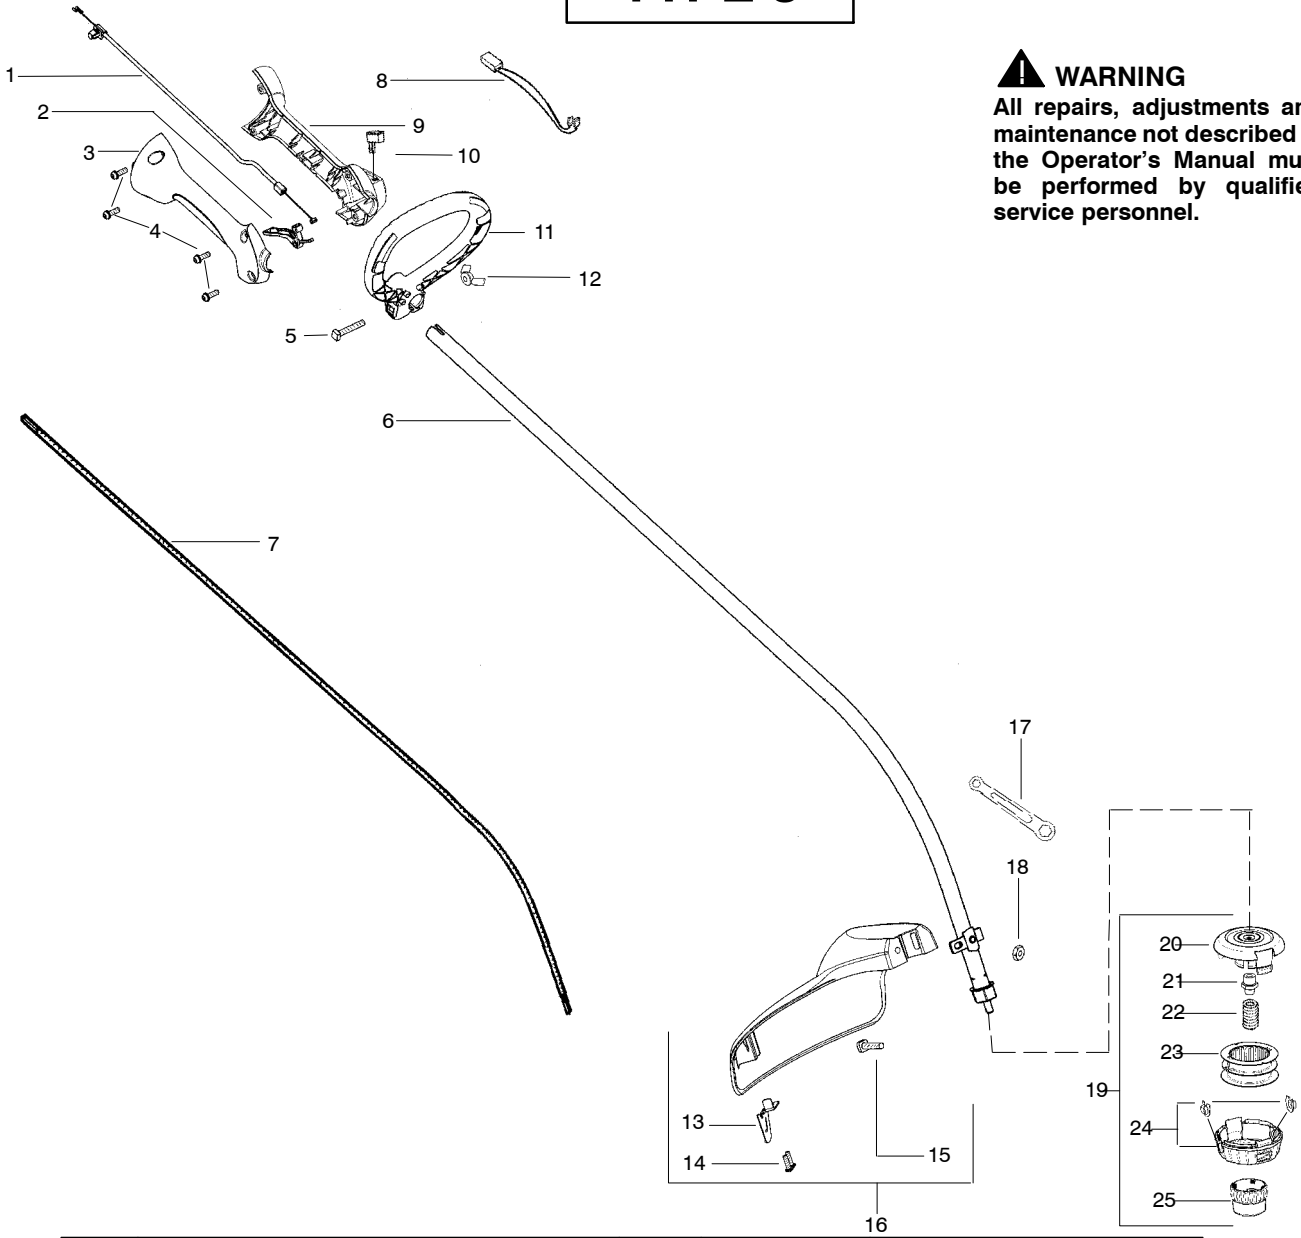

TYPE 3

WARNING
All repairs, adjustments and maintenance not described in the Operator's Manual must be performed by qualified service personnel.

Ref.	Part No.	Description	Ref.	Part No.	Description
1.	530057991	Assy - Throttle Cable	19.	537419205	Assy - Head TNG 7 (5/16" .080) (Incl. 20,21,22,23,24,25)
2.	530049107	Trigger	20.	537419303	Housing - gray
3.	530057582	Throttle Hsg. (Right)	21.	537419901	Adapter
4.	530015880	Screw - Throttle Hsg.	22.	537338801	Spring
5.	530015821	Bolt - Handle	23.	545080801	Assy - Wound spool (.080)
6.	545024807	Kit - Drive Shaft	24.	545003365	Kit - Cover and Eyelet
7.	530096275	Shaft - Flex	25.	537419601	Knob
8.	530054183	Assy - Wire			
9.	530059952	Throttle Hsg. (Left)			
10.	530069572	Kit - Switch			
11.	530058580	Assy - Handle (Incl. 5,12)			Not Shown
12.	530016152	Wingnut			
13.	530052286	Line Limiter			
14.	530015966	Screw - Line Limiter			
15.	530015820	Bolt			
16.	545006023	Kit - Shield Assy (Incl. 13,14,15,17,18)			
17.	530056401	Wrench			Operator Manual
18.	530015197	Nut			Scan
					Euro
					Euro III
					Euro IV
					Turkish
					Decal - Shaft Warning

✓ = NEW PART NUMBER FOR THIS IPL   * = REFER TO THE SERVICE REFERENCE INDICATED FOR MORE INFORMATION. (LOCATED AT END OF IPL)