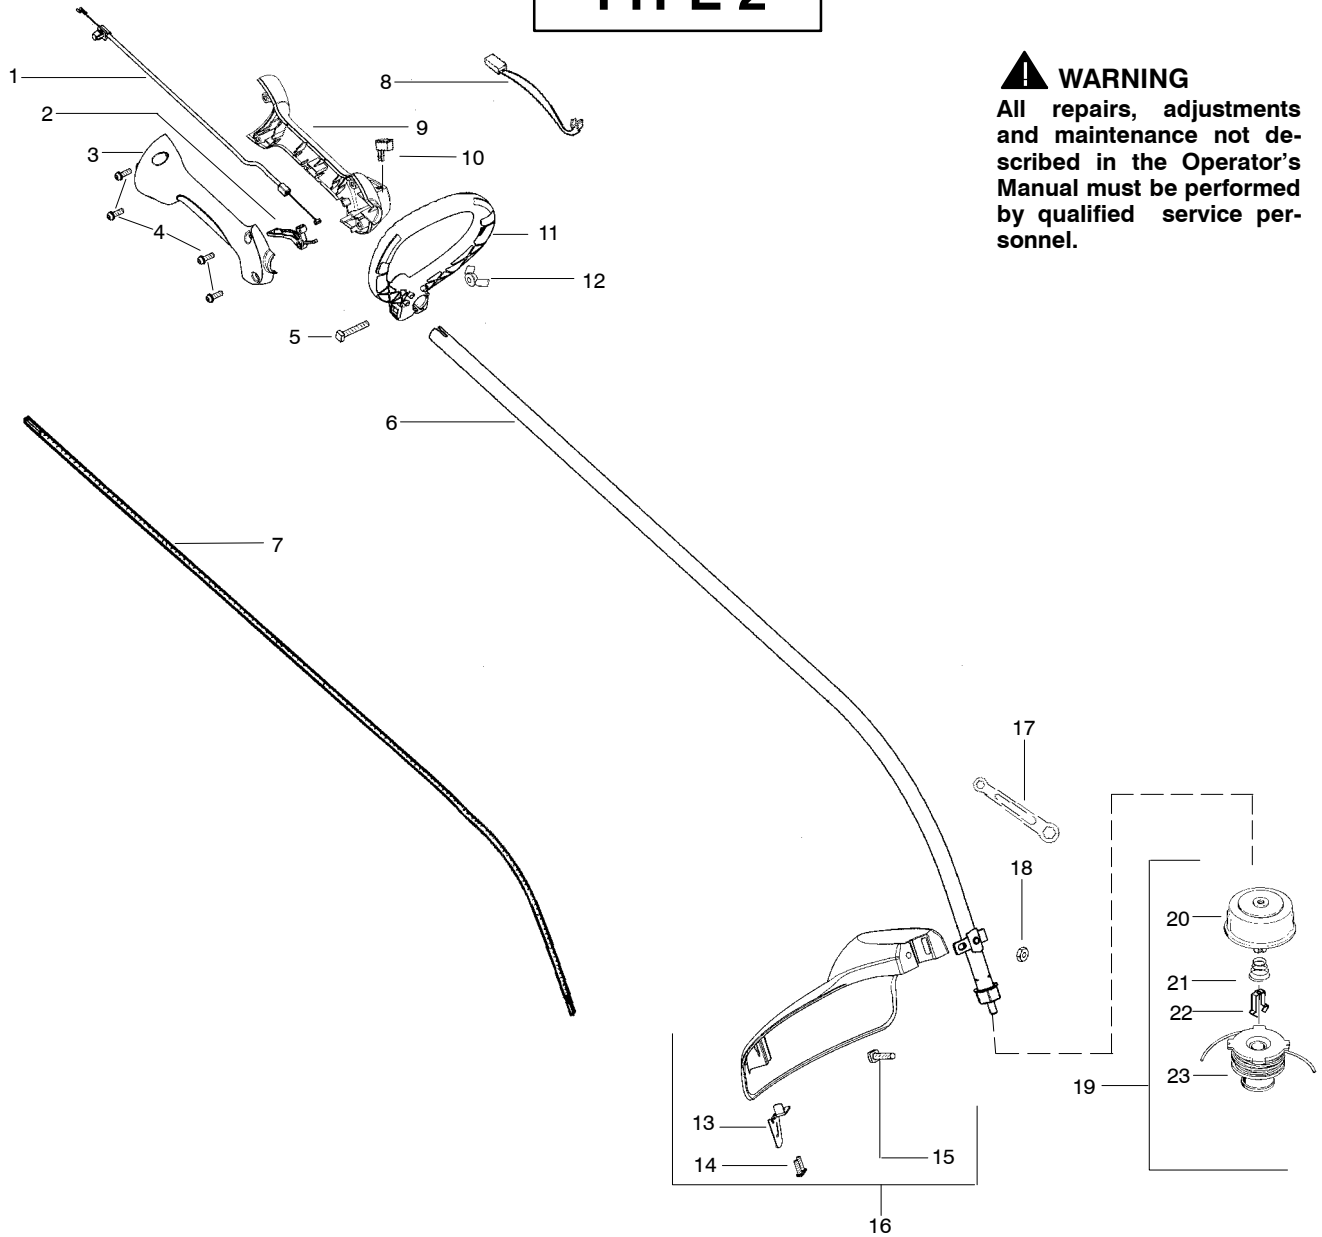

TYPE 2

⚠ WARNING
All repairs, adjustments and maintenance not described in the Operator's Manual must be performed by qualified service personnel.

Ref.	Part No.	Description	Ref.	Part No.	Description
1.	530057991	Assy - Throttle Cable	17.	530056401	Wrench
2.	530049107	Trigger	18.	530015197	Nut
3.	530057582	Throttle Hsg. (Right)	19.	530095846	Assy - TNG VI Cutting Head (Incl. 20,21,22,23)
4.	530015880	Screw - Throttle Hsg.	20.	530095776	Assy - Hub
5.	530015821	Bolt - Handle	21.	530053241	Spring - Compression
6.	545024807	Assy - Drive Shaft Hsg.	22.	530401957	Clip - Retainer - Head
7.	530096275	Shaft - Flex	23.	530095845	Assy - Spool w/Line
8.	530054183	Assy - Wire	Not Shown		
9.	530059952	Throttle Hsg. (Left)	---	---	Operator Manual
10.	530069572	Kit - Switch	530166151	---	Scan
11.	530058580	Assy - Handle (Incl. 5,12)	530166152	---	Euro
12.	530016152	Wingnut	530166153	---	Euro III
13.	530052287	Line Limiter	530166154	---	Euro IV
14.	530015966	Screw - Line Limiter	530166155	---	Turkish
15.	530015820	Bolt	530150312	---	Decal - Shaft Warning
16.	530071972	Kit - Shield Assy (Incl. 13,14,15,17,18)			

✓ = NEW PART NUMBER FOR THIS IPL   * = REFER TO THE SERVICE REFERENCE INDICATED FOR MORE INFORMATION. (LOCATED AT END OF IPL)