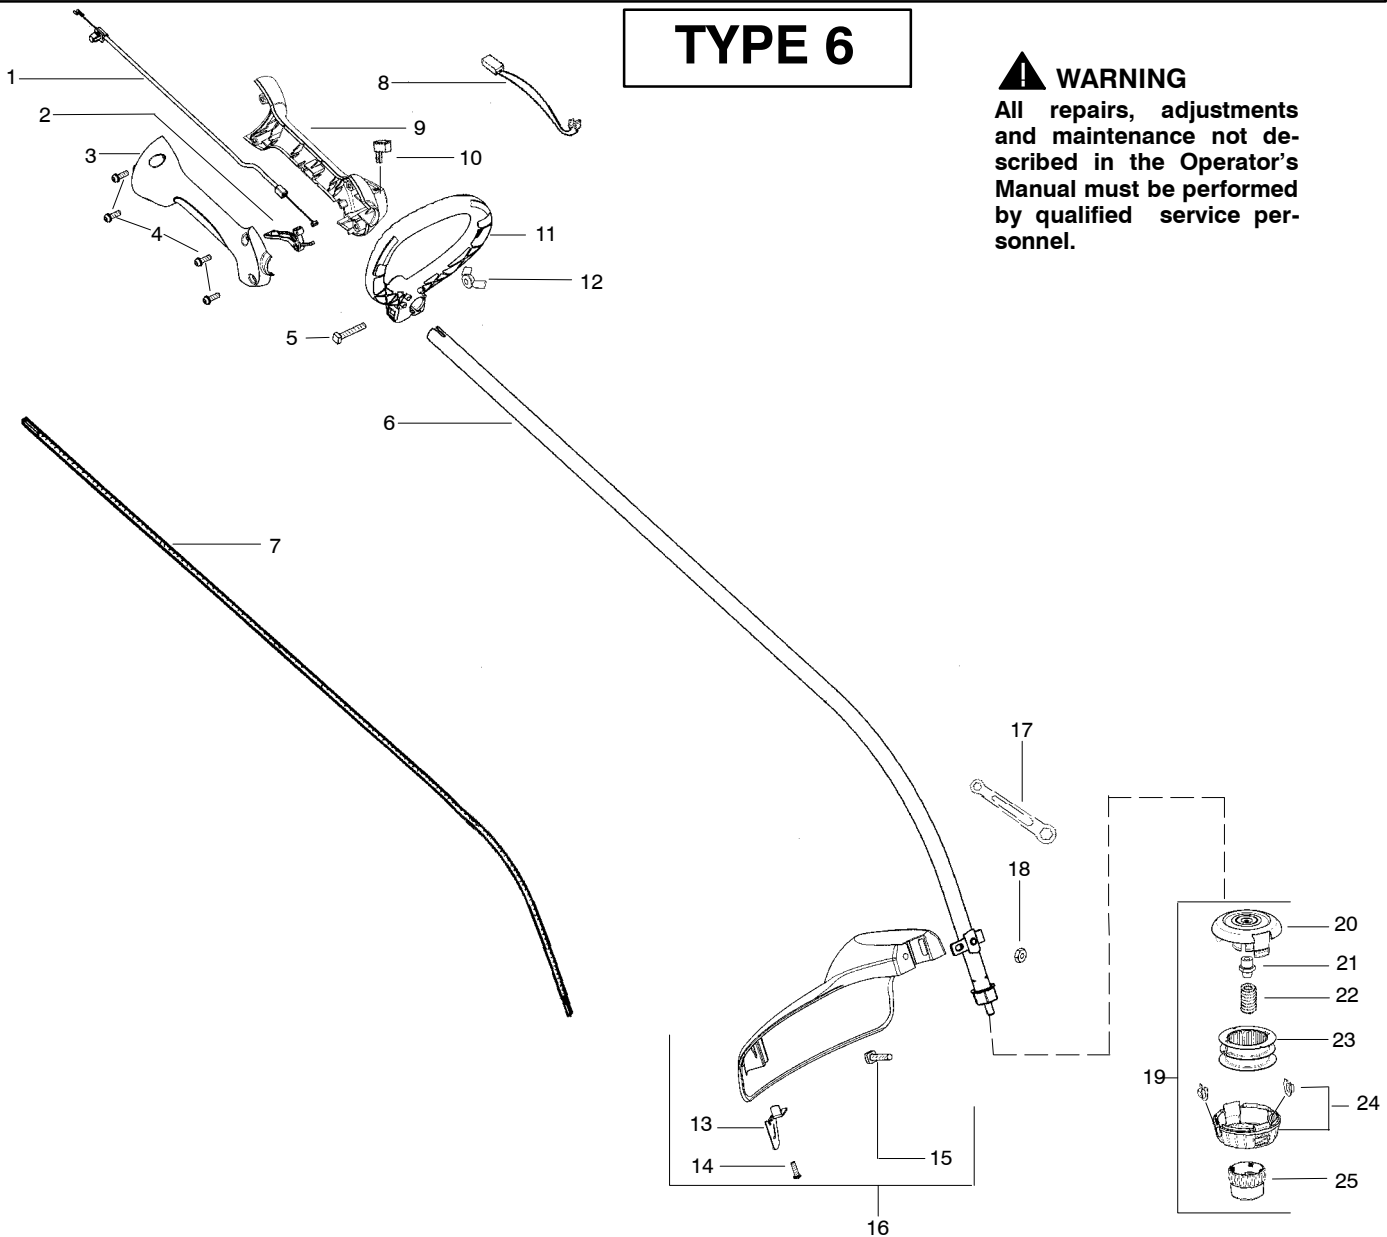

TYPE 6

⚠ WARNING
All repairs, adjustments and maintenance not described in the Operator's Manual must be performed by qualified service personnel.

Ref.	Part No.	Description	Ref.	Part No.	Description
1.	530057991	Assy-Throttle Cable	18.	530015197	Nut
2.	530049107	Trigger	19.	537419214	Assy-Cutting Head (Incl. 20,21,22,23,24,25)
3.	530057582	Throttle Hsg. (Right)	20.	537419303	Housing - gray
4.	530015880	Screw-Throttle Hsg.	21.	537419901	Adapter
5.	530015821	Bolt-Handle	22.	537338801	Spring
6.	----	Kit-Drive Shaft Hsg.	23.	545080801	Assy - Wound Spool
	545024807	TM SL+	24.	545003365	Kit -Cover and Eyelet
	545180836	TMSL (Russia only)	25.	537419601	Knob
7.	530096275	Shaft-Flex			Not Shown
8.	530054183	Assy-Wire		---	Operator Manual
9.	530059952	Throttle Hsg. (Left)		115290610	Scan
10.	530069572	Kit-Switch		115290426	Euro
11.	530058580	Assy-Handle (Incl. 5,12)		115295626	Euro 3
12.	530016152	Wingnut		115290526	Euro 4
13.	545081862	Kit-Line Limiter		115290776	Turkish
14.	530015966	Screw-Line Limiter		530150312	Decal-Shaft Warning
15.	530015820	Bolt		545167705	Decal-Warning (Russia)
16.	530071972	Kit-Shield Assy (Incl. 13,14,15,17,18)			
17.	530056401	Wrench