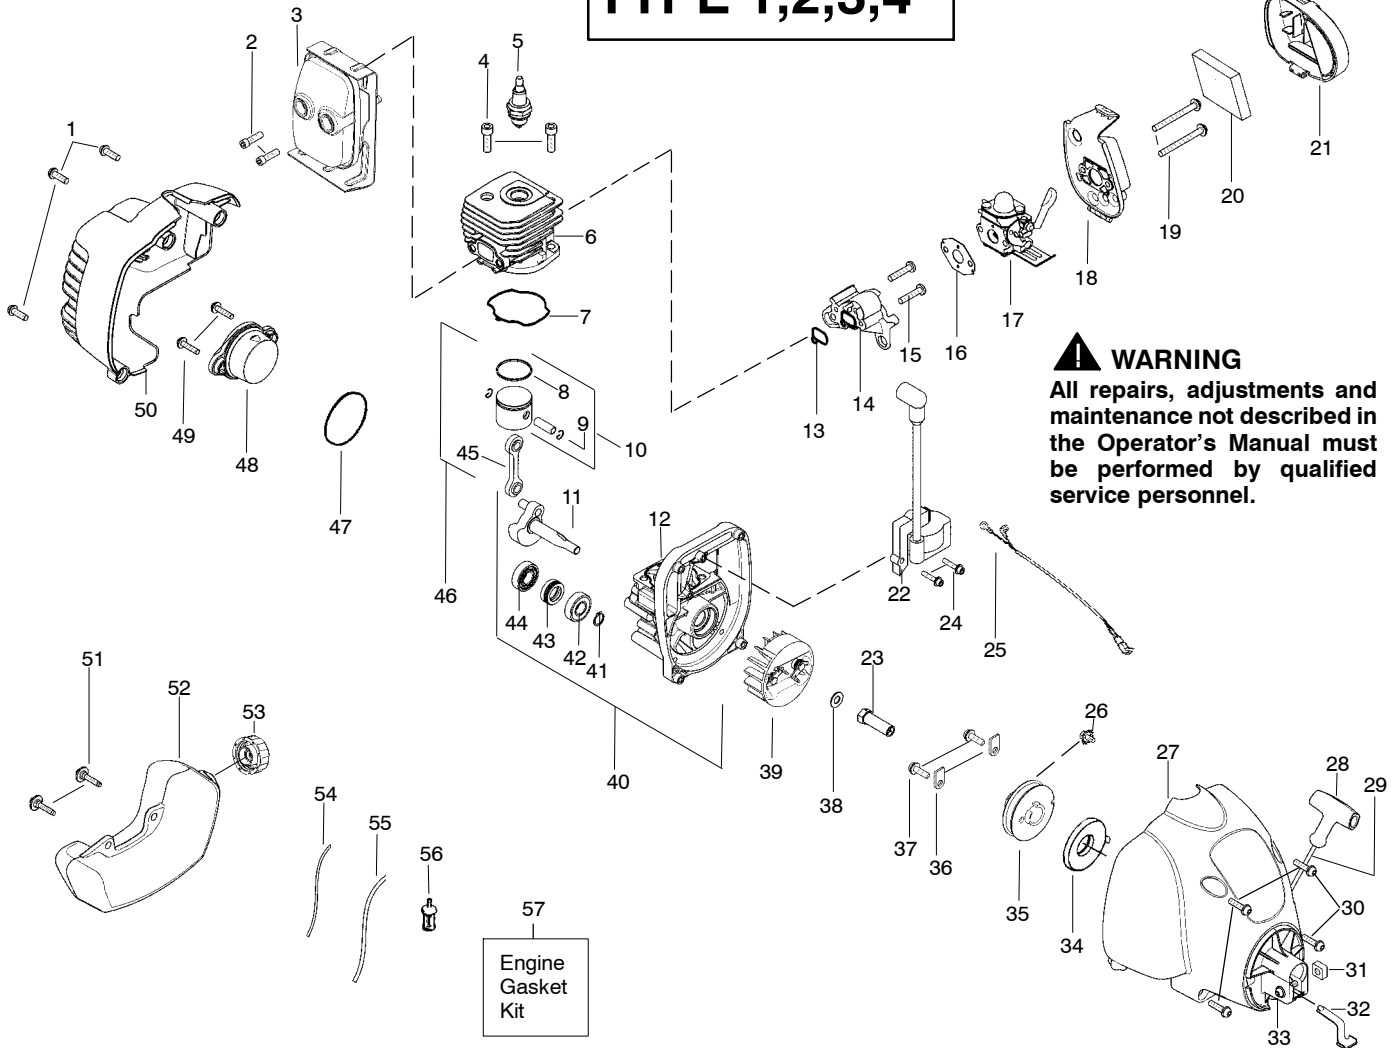

TYPE 1,2,3,4

Ref.	Part No.	Description	Ref.	Part No.	Description	Ref.	Part No.	Description
1.	530015880	Screw	20.	530057781	Foam-Air Filter	45.	530069945	Assy-Connecting Rod
2.	530058982	Bolt-Muffler	21.	530057584	Cover-Air Box	46.	530071785	Kit-Piston/Rod Assy (Incl. 10 & 45)
3.	530059825	Assy-Muffler/Shield (Incl. 2)	22.	545024901	Ignition Module	47.	530071750	O-Ring-C'case (kit)
4.	530015953	Screw-Cylinder	23.	530038604	Coupling-Drive	48.	530057954	Assy-Plug (incl.47)
5.	952030249	Spark Plug (RCJ 6Y)	24.	530016357	Screw	49.	530016386	Screw
6.	530012541	Cylinder	25.	530049018	Assy-Wire Harness	50.	545011001	Shroud-Rear
7.	530071750	Seal-Cylinder (kit)	26.	530016392	Screw	51.	530016445	Retainer-Tank
8.	530055120	Piston Ring	27.	545010601	Assy.-Fan Hsg	52.	530058712	Assy-Fuel Tank (incl. filter, lines & fuel cap)
9.	530015162	Retainer-Piston Pin	28.	530027569	Handle-Starter	53.	530014347	Assy-Fuel Cap
10.	530071833	Kit - Piston (Incl. 8, 9)	29.	530071767	Kit - Rope	54.	530069247	Kit-Fuel Line (Small)
11.	530057829	Assy-Crankshaft	30.	530016386	Screw	55.	530069216	Kit-Fuel Line (Large)
12.	530012582	Assy-Crankcase (Incl. 42-44)	31.	530016124	Nut	56.	530095646	Assy-Fuel Pickup
13.	530071750	Seal-Cyl/Carb. (kit)	32.	530057588	Clip-Spring	57.	530071750	Kit-Engine Gasket (Incl. 7,13,16,47)
14.	530057547	Adapter-Carb.	33.	530016430	Screw	Not Shown		
15.	530016309	Screw	34.	530042085	Spring-Starter	530058709	530058569	Bulb-Purge
16.	530071750	Gasket-Carb. (kit)	35.	530071786	Kit-Pulley-Starter	530059297		Choke Lever - Zama
17.	----	Kit-Carb.	36.	530027523	Retainer-Pulley			Choke Lever - Walbro
	530071822	Zama (C1U-W24)	37.	530015775	Screw			
	545081807	Walbro (WT-670)	38.	530015828	Washer-Flat			
			39.	545005101	Assy-Flywheel			
			40.	530071768	Assy-C'case/C'shaft (Incl. 11,12,41)			
			41.	530015941	Retain. Ring-C'shaft			
			42.	530055728	Outer Bearing			
			43.	530019264	Seal			
			44.	530032125	Inner Bearing			

(Note: Repair kits are not available for this carburetor)

✓ = NEW PART NUMBER FOR THIS IPL

* = REFER TO THE SERVICE REFERENCE INDICATED FOR MORE INFORMATION. (LOCATED AT END OF IPL)