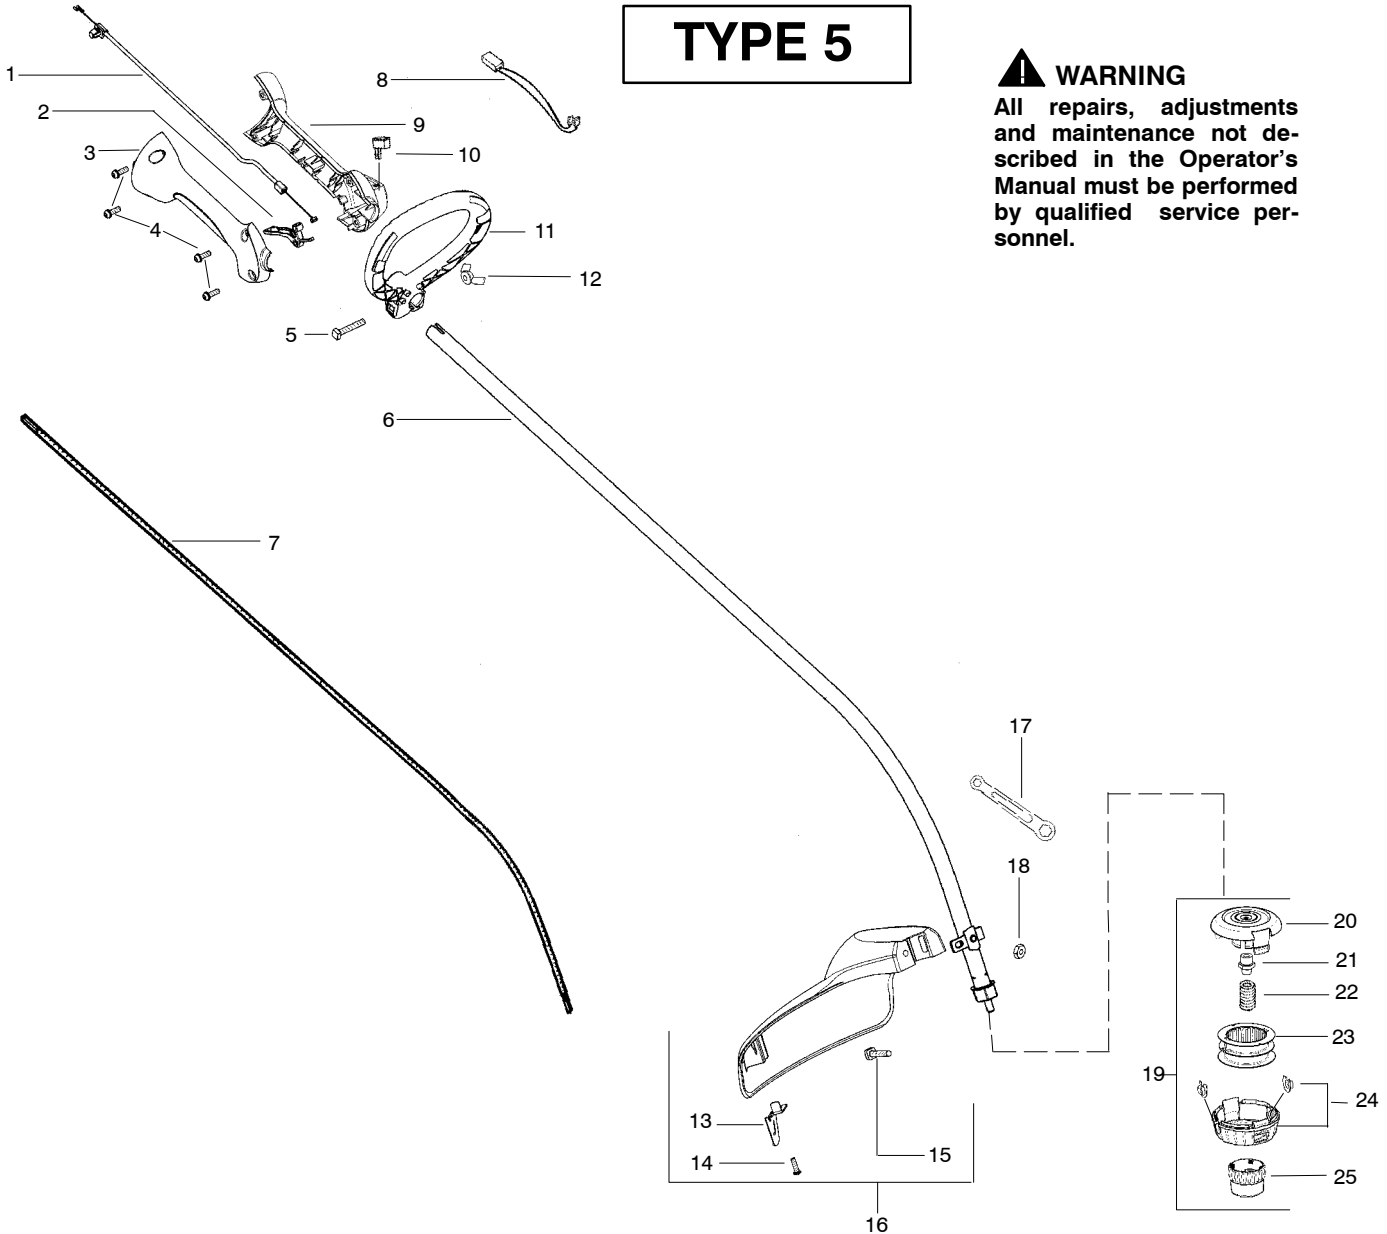

TYPE 5

⚠ WARNING
All repairs, adjustments and maintenance not described in the Operator's Manual must be performed by qualified service personnel.

Ref.	Part No.	Description	Ref.	Part No.	Description
1.	530057991	Assy-Throttle Cable	18.	530015197	Nut
2.	530049107	Trigger	19.	537419205	Assy-Cutting Head (Incl. 20,21,22,23,24,25)
3.	530057582	Throttle Hsg. (Right)	20.	537419303	Housing - gray
4.	530015880	Screw-Throttle Hsg.	21.	537419901	Adapter
5.	530015821	Bolt-Handle	22.	537338801	Spring
6.	----	Kit-Drive Shaft Hsg.	23.	545080801	Assy - Wound Spool
	545024807	TM SL+	24.	545003365	Kit -Cover and Eyelet
	545180836	TMSL (Russia only)	25.	537419601	Knob
7.	530096275	Shaft-Flex			Not Shown
8.	530054183	Assy-Wire	---		Operator Manual
9.	530059952	Throttle Hsg. (Left)		545154610	Scan
10.	530069572	Kit-Switch		545154609	Euro
11.	530058580	Assy-Handle (Incl. 5,12)		545154608	Euro 3
12.	530016152	Wingnut		545154607	Euro 4
13.	545081862	Kit-Line Limiter		545154606	Turkish
14.	530015966	Screw-Line Limiter		530150312	Decal-Shaft Warning
15.	530015820	Bolt		545167705	Decal-Warning (Russia)
16.	530071972	Kit-Shield Assy (Incl. 13,14,15,17,18)			
17.	530056401	Wrench			

✓ = NEW PART NUMBER FOR THIS IPL   * = REFER TO THE SERVICE REFERENCE/NOTE INDICATED FOR MORE INFORMATION. (LOCATED AT END OF IPL)