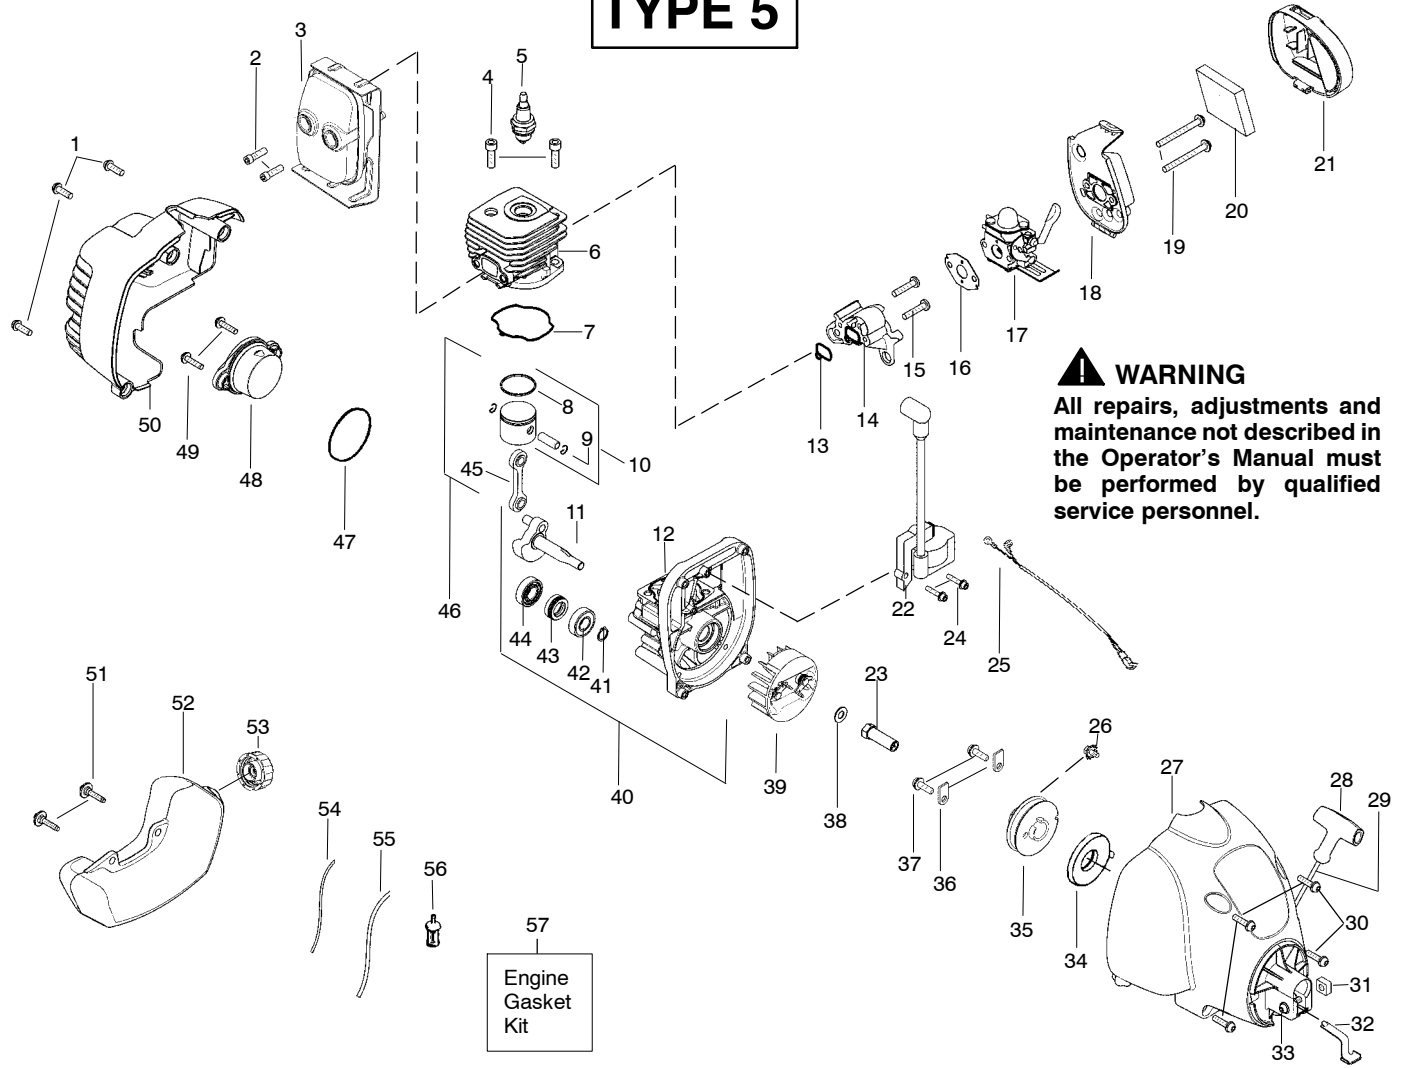

TYPE 5

⚠ WARNING
All repairs, adjustments and maintenance not described in the Operator's Manual must be performed by qualified service personnel.

Ref.	Part No.	Description	Ref.	Part No.	Description	Ref.	Part No.	Description
1.	530015880	Screw	20.	530057781	Foam-Air Filter	45.	530069945	Assy-Connecting Rod
2.	530058982	Bolt-Muffler	21.	530057584	Cover-Air Box	46.	530071785	Kit-Piston/Rod Assy (Incl. 10 & 45)
3.	530057863	Assy-Muffler/Shield (Incl. 2)	22.	545024901	Ignition Module	47.	530071750	O-Ring-C'case (kit)
4.	530015953	Screw-Cylinder	23.	530038604	Coupling-Drive	48.	530057954	Assy-Plug (incl.47)
5.	952030249	Spark Plug (RCJ 6Y)	24.	530016357	Screw	49.	530016386	Screw
6.	530012541	Cylinder	25.	530049018	Assy-Wire Harness	50.	545011001	Shroud-Rear
7.	530071750	Seal-Cylinder (kit)	26.	530016392	Screw	51.	530016445	Retainer-Tank
8.	530055120	Piston Ring	27.	545010601	Assy.-Fan Hsg	52.	530058712	Assy-Fuel Tank (incl. filter, lines & fuel cap)
9.	530015162	Retainer-Piston Pin	28.	530027569	Handle-Starter	53.	530014347	Assy-Fuel Cap
10.	530071833	Kit - Piston (Incl. 8, 9)	29.	530071767	Kit - Rope	54.	530069247	Kit-Fuel Line (Small)
11.	530057829	Assy-Crankshaft	30.	530016386	Screw	55.	530069216	Kit-Fuel Line (Large)
12.	530012582	Assy-Crankcase (Incl. 42-44)	31.	530016124	Nut	56.	530095646	Assy-Fuel Pickup
13.	530071750	Seal-Cyl/Carb.(kit)	32.	530057588	Clip-Spring	57.	530071750	Kit-Engine Gasket (Incl. 7,13,16,47)
14.	530057547	Adapter-Carb.	33.	530016430	Screw	Not Shown		
15.	530016441	Screw	34.	530042085	Spring-Starter	530058709	530058569	Bulb-Purge
16.	530071750	Gasket-Carb. (kit)	35.	530071786	Kit-Pulley-Starter	530059297		Choke Lever - Zama
17.	----	Kit-Carb.	36.	530027523	Retainer-Pulley			Choke Lever - Walbro
	530071822	Zama (C1U-W24)	37.	530015775	Screw			
	545081807	Walbro (WT-670)	38.	530015828	Washer-Flat			
			39.	545005101	Assy-Flywheel			
			40.	530071768	Assy-C'case/C'shaft (Incl. 11,12,41)			
			41.	530015941	Retain. Ring-C'shaft			
			42.	530055728	Outer Bearing			
			43.	530019264	Seal			
			44.	530032125	Inner Bearing			

(Note: Repair kits are not available for this carburetor)

✓ = NEW PART NUMBER FOR THIS IPL   * = REFER TO THE SERVICE REFERENCE INDICATED FOR MORE INFORMATION. (LOCATED AT END OF IPL)