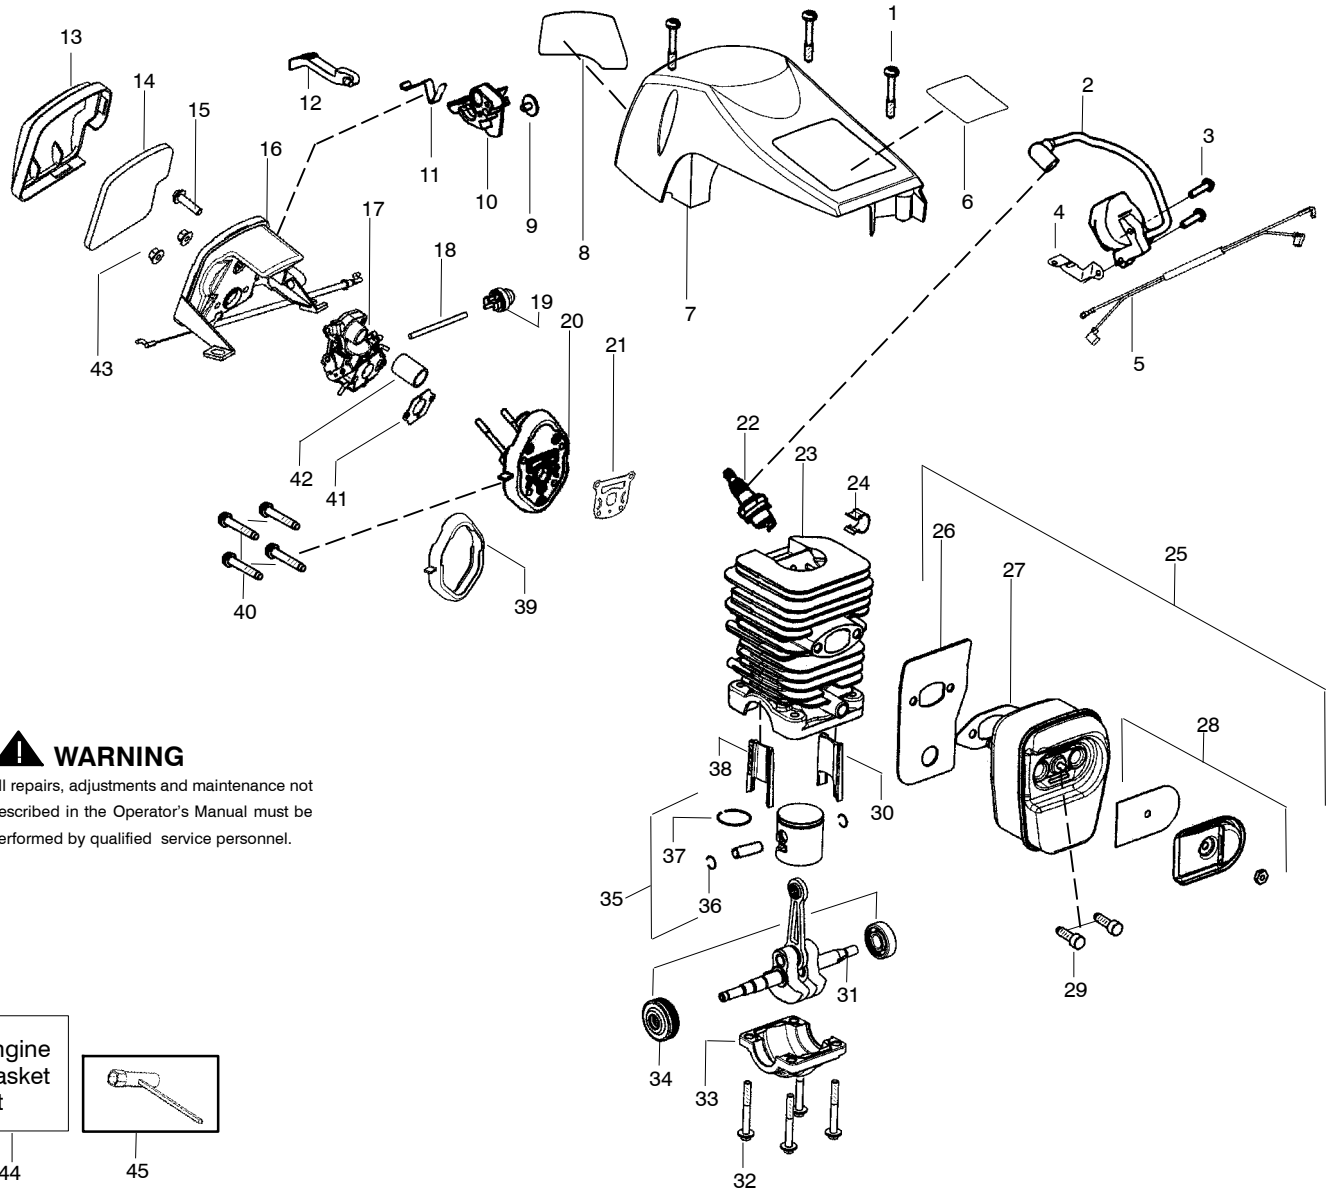

⚠ WARNING

All repairs, adjustments and maintenance not described in the Operator's Manual must be performed by qualified service personnel.

Ref.	Part No.	Description	Ref.	Part No.	Description	Ref.	Part No.	Description
1.	530016153	Screw	20.	530071889	Kit-Carb. Adaptor (Incl. # 21,39,42)	38.	545015401	Insert-Right Cyl.(gray)
2.	545115801	Module-Ignition	21.	----	Gasket (Ref.#20,44)	39.	----	Seal (Ref.#20,44)
3.	530016432	Screw	22.	952030150	Accy-Spark Plug (RCJ-7Y)	40.	530016426	Screw
4.	530058661	Strap-Ground	23.	530071885	Kit-Cylinder (Incl. 30,38)	41.	----	Gasket (Ref.#44)
5.	530057943	Assy-Wire Harness	24.	530058660	Clip-High Tension Lead	42.	530057926	Tube-Intake
6.	577923702	Decal - Warning	25.	545081801	Kit-Muffler(Incl.26,27,28,29)	43.	530016101	Nut-Carb.
7.	545045801	Shield-Cylinder(Incl. 1)	26.	530057942	Backplate-Muffler	44.	530071894	Kit-Gasket (Incl. 21,27,39,41)
8.	580783801	Decal-Start Reminder	27.	----	Gasket (Ref.#25,44)	45.	530031135	Scrench
9.	530016080	Screw	28.	545081701	Kit-Spark Arrestor			Not Shown
10.	530057891	Lever-Ignition Switch	29.	530016338	Bolt-Muffler			
11.	530057908	Spring-Ignition Switch	30.	545015301	Insert-Left Cyl.(black)			
12.	530059399	Knob-Choke	31.	545112901	Assy-Crankshaft/Rod			
13.	530059001	Cover-Air Filter	32.	530016417	Bolt			
14.	530057869	Filter-Air	33.	530057941	Cap-Crankcase			
15.	530016425	Screw	34.	530056363	Assy-Bearing/Seal			
16.	545046901	Housing-Air Filter w/cable	35.	530071882	Kit-Piston (Incl. 36,37)			
17.	545070601	Carburetor Zama W26	36.	530015697	Retainer-Piston Pin			
18.	580727101	Kit-Fuel Line	37.	530038729	Ring-Piston	577032701		Scabbard Assy.
19.	530047721	Bulb-Purge "snap-in"