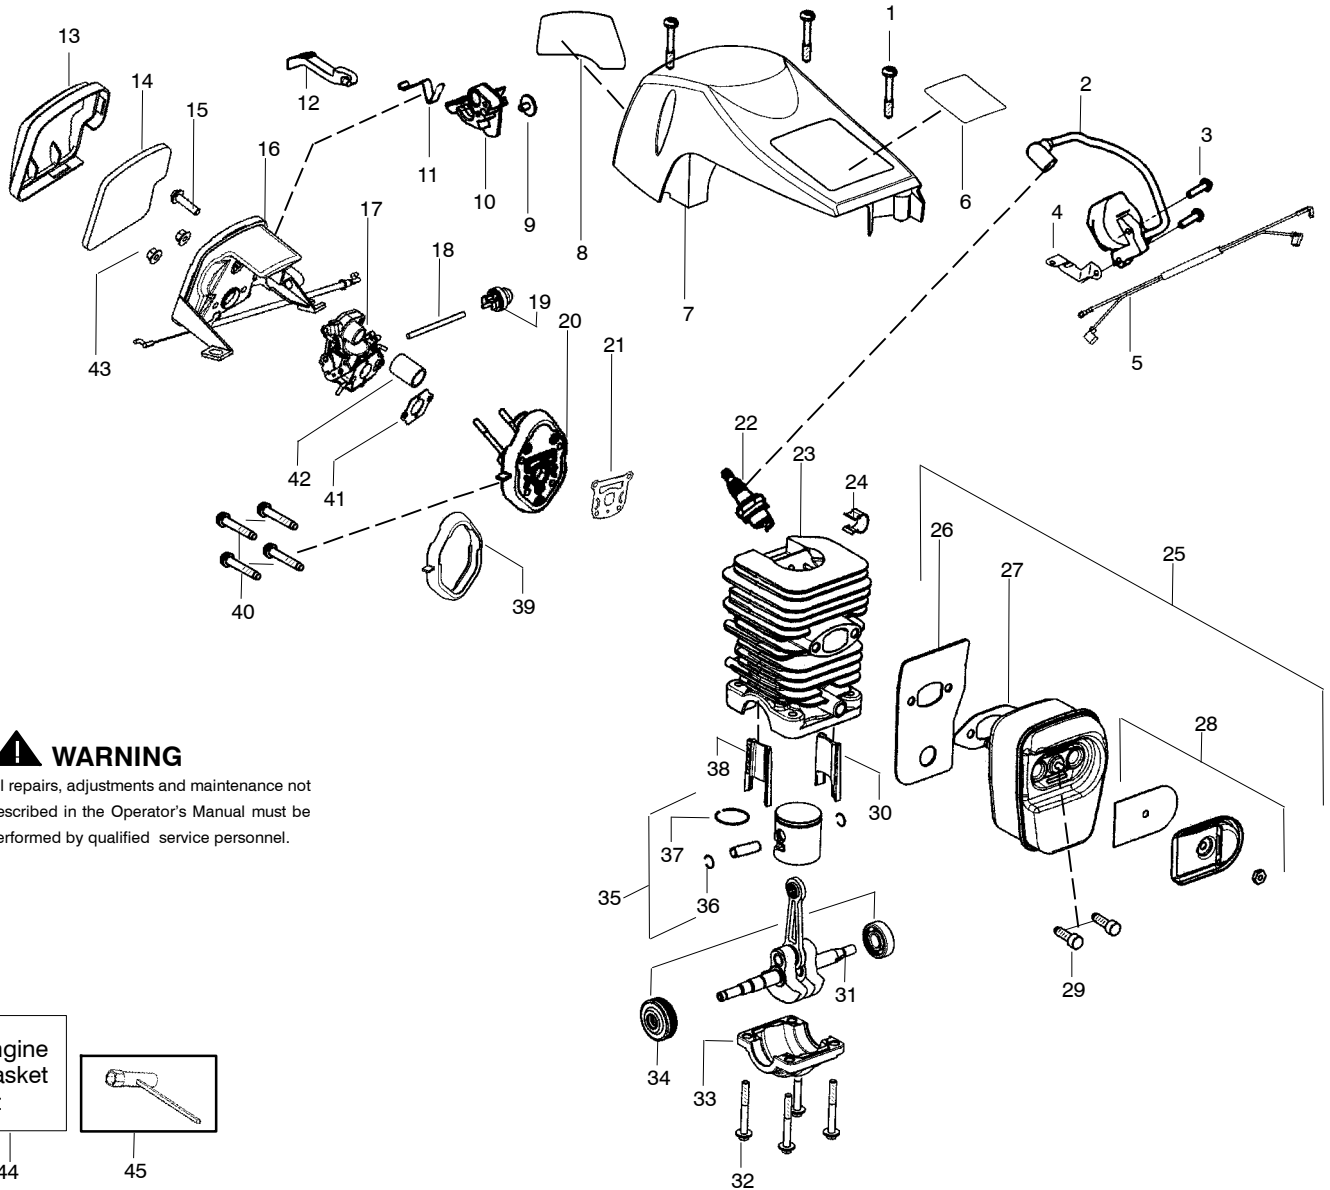

⚠ WARNING

All repairs, adjustments and maintenance not described in the Operator's Manual must be performed by qualified service personnel.

Ref.	Part No.	Description	Ref.	Part No.	Description	Ref.	Part No.	Description
1.	530016153	Screw	18.	580727101	Kit - Fuel Line	35.	530071882	Kit - Piston (Incl. 36,37)
2.	545115801	Module - Ignition	19.	530047721	Bulb - Purge "snap-in"	36.	530015697	Retainer - Piston Pin
3.	530016432	Screw	20.	530071889	Kit - Carb. Adaptor (Incl. # 21,39,42)	37.	530038729	Ring - Piston
4.	530058661	Strap - Ground	21.	----	Gasket (Ref.#20,44)	38.	545015401	Insert - Right Cyl. (gray)
5.	530057943	Assy - Wire Harness	22.	952030150	Accy - Spark Plug (RCJ-7Y)	39.	----	Seal (Ref.#20,44)
6.	577923702	Decal - Warning	23.	530071885	Kit - Cylinder (Incl. 30,38)	40.	530016426	Screw
7.	545045801	Shield - Cylinder (Incl. 1)	24.	530058660	Clip - High Tension Lead	41.	----	Gasket (Ref.#44)
8.	580783801	Decal - Start Reminder	25.	545081801	Kit - Muffler (Incl. 26,27,28,29)	42.	530057926	Tube - Intake
9.	530016080	Screw	26.	530057942	Backplate - Muffler	43.	530016101	Nut - Carb.
10.	530057891	Lever - Ignition Switch	27.	----	Gasket (Ref.#25,44)	44.	530071894	Kit - Gasket (Incl. 21,27,39,41)
11.	530057908	Spring - Ignition Switch	28.	545081701	Kit - Spark Arrestor	45.	530031135	Scrench
12.	530059399	Knob - Choke	29.	530016338	Bolt - Muffler			Not Shown
13.	530059001	Cover - Air Filter	30.	545015301	Insert - Left Cyl. (black)			
14.	530057869	Filter - Air	31.	545112901	Assy - Crankshaft/Rod			
15.	530016425	Screw	32.	530016417	Bolt			
16.	545046901	Housing - Air Filter w/cable	33.	530057941	Cap - Crankcase			
17.	545070601	Carburetor Zama W26	34.	530056363	Assy - Bearing/Seal			
								580767801 Scabbard Assy.

✓ = NEW PART NUMBER FOR THIS IPL

★ = REFER TO THE SERVICE REFERENCE INDICATED FOR MORE INFORMATION. (LOCATED AT END OF IPL)