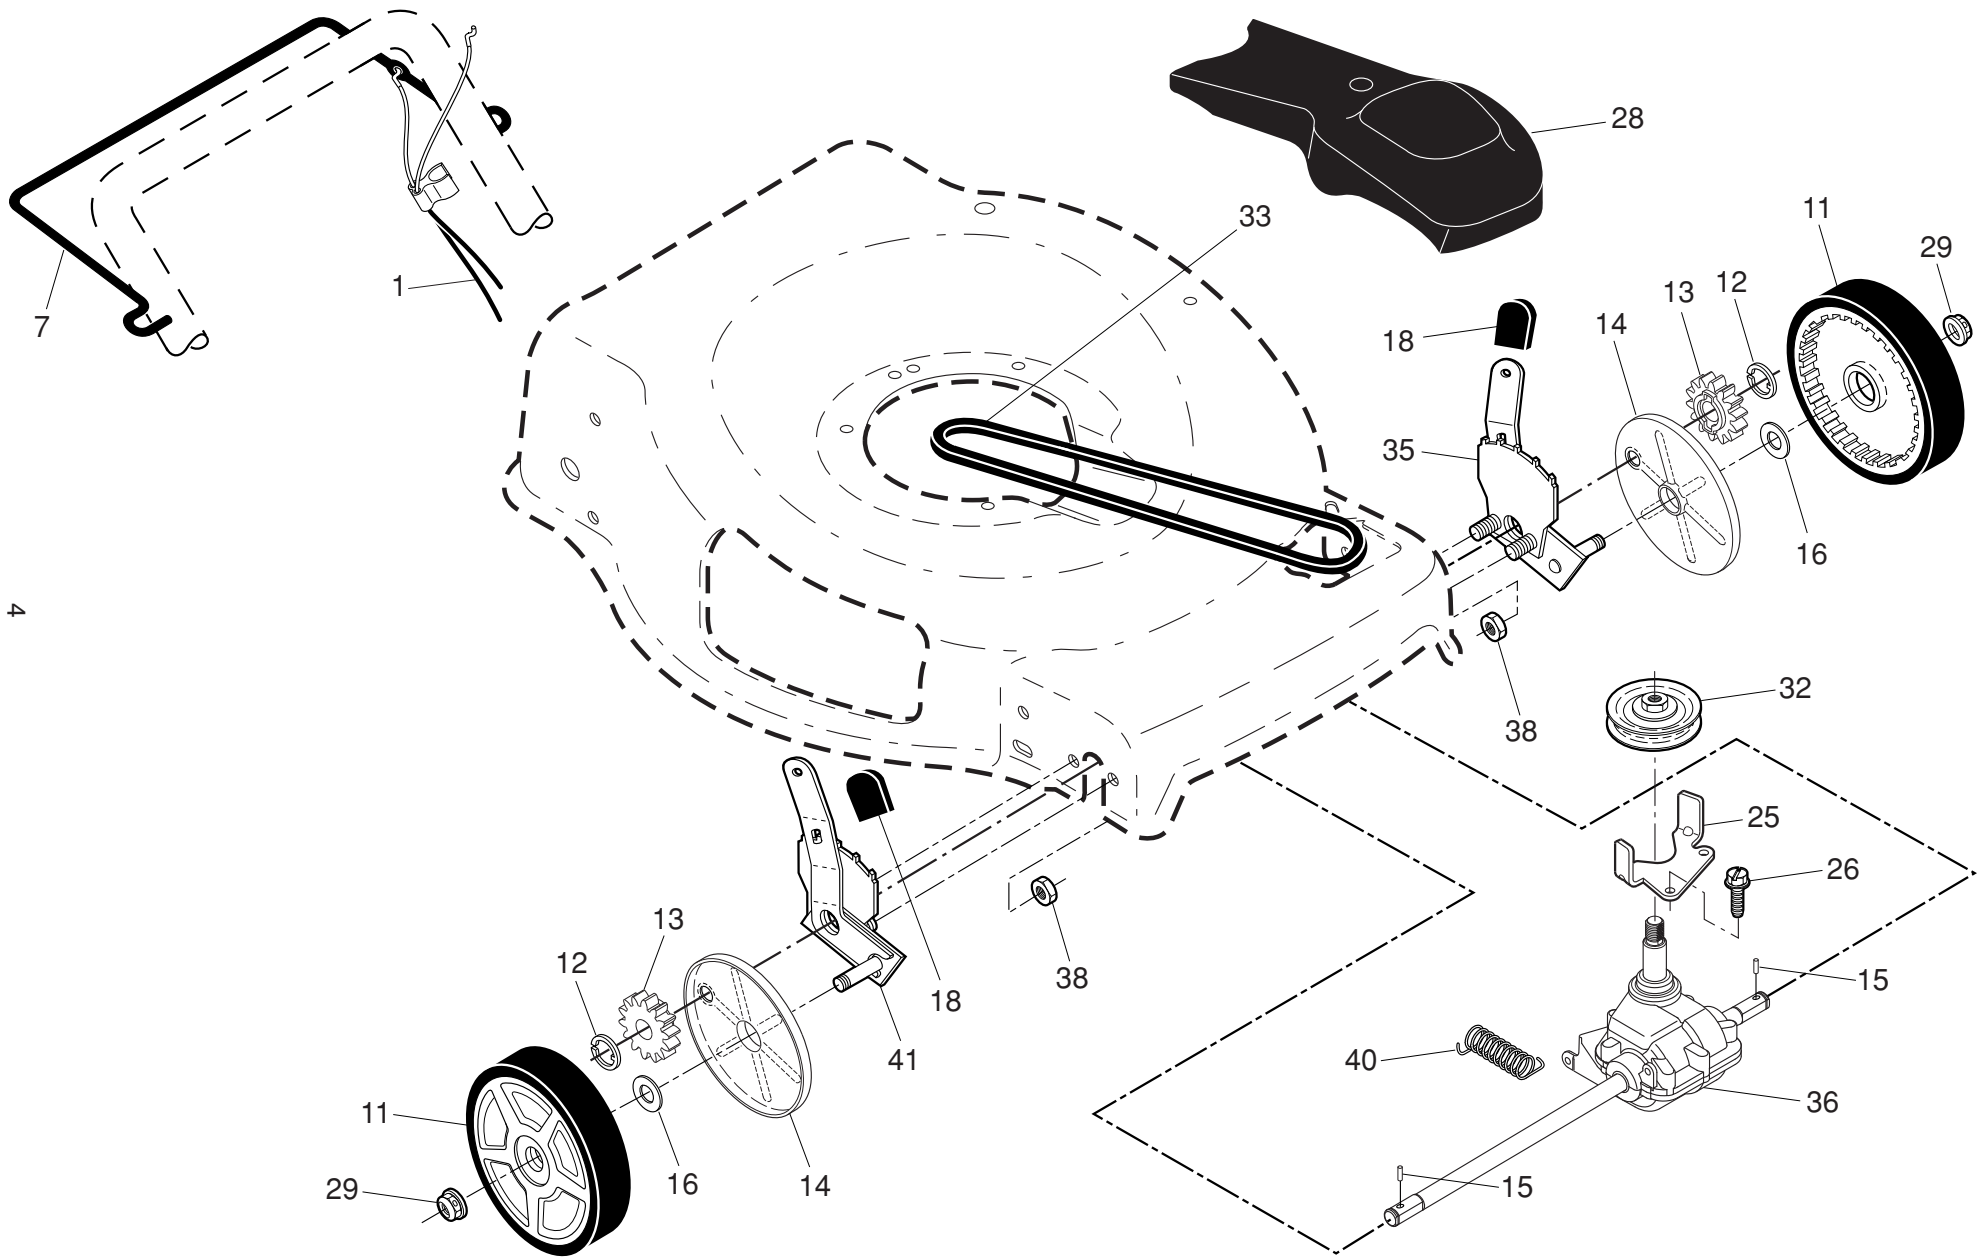

NOTE: All component dimensions given in U.S. inches. 1 inch = 25.4 mm

IMPORTANT: Use only Original Equipment Manufacturer (O.E.M.) replacement parts. Failure to do so could be hazardous, damage your lawn mower and void your warranty.

ROTARY LAWN MOWER - - MODEL NUMBER **M56-170WFPX** (96121002301) PRODUCT NO. 961 21 00-23

ROTARY LAWN MOWER - - MODEL NUMBER **M56-170WFPX** (96121002301) PRODUCT NO. 961 21 00-23

KEY NO.	PART NO.	DESCRIPTION
1	585 04 07-01	Drive Control Assembly (Includes Cable)
7	585 12 31-02	Control Bar, Drive
11	581 00 92-05	Wheel & Tire Assembly, Front
12	812 00 00-58	E-Ring
13	532 40 38-49	Pinion
14	581 84 04-01	Dust Cover
15	532 40 48-45	Pawl, Drive
16	532 06 77-25	Washer, Flat 3/8
18	532 08 78-77	Selector Knob
25	532 43 17-11	Belt Keeper
26	532 16 34-09	Screw, Hi-Lo Thread #12 x 5/8
28	580 99 20-01	Drive Cover Assembly (Includes Mounting Screw and Pushnut)
29	532 40 91-48	Locknut, Hex
32	532 44 32-62	Drive Pulley
33	532 19 68-53	V-Belt
35	581 49 79-04	Kit, Wheel Adjuster, Front, LH
36	532 42 47-41	Gear Case Assembly, Complete
38	532 19 17-30	Locknut, Hex 1/4-20
40	532 40 65-58	Spring
41	581 49 79-03	Kit, Wheel Adjuster, Front, RH