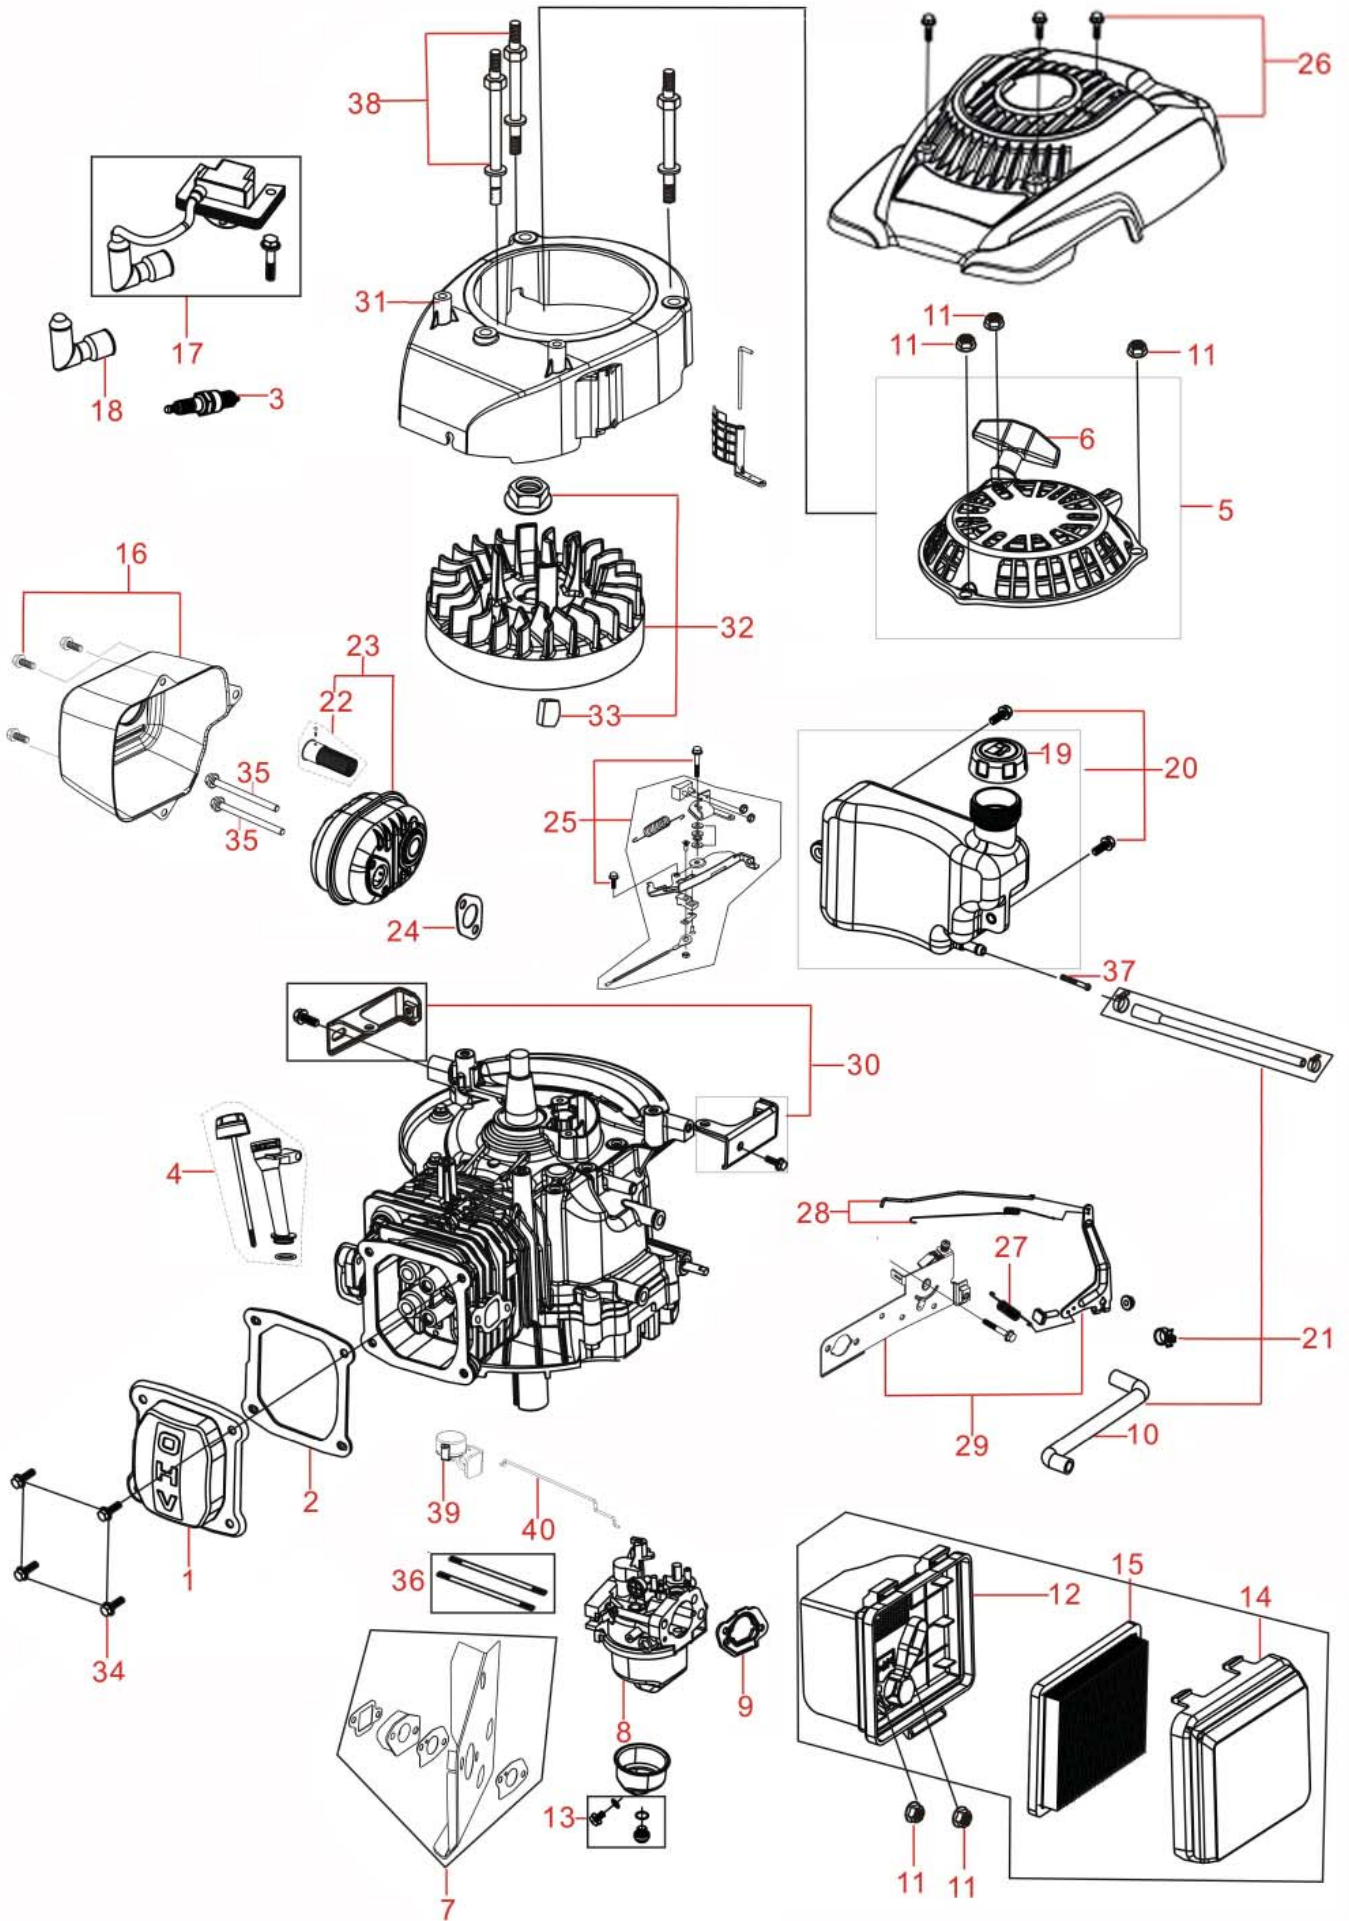

RATO ENGINE - - MODEL NUMBER RV-170 (PART NUMBER 581 04 40-01)

RATO ENGINE - - MODEL NUMBER RV-170 (PART NUMBER 581 04 40-01)

KEY NO.	PART NO.	DESCRIPTION	KEY NO.	PART NO.	DESCRIPTION
1	532 43 75-56	Cover, Valve Cover	26	580 29 06-01	Shroud, Engine (Includes M5 Bolt)
2	532 43 75-57	Gasket, Valve Cover		581 85 74-01	Shroud, Engine (Without M5 Bolt)
3	581 66 83-01	Plug, Spark	27	581 67 27-01	Spring, Governor
4	581 85 62-01	Dipstick, Oil	28	581 85 85-01	Throttle Linkage (Consists of: Governor Rod and Throttle Return Spring)
5	581 66 35-01	Recoil Starter Assembly (with Hardware)	29	581 85 86-01	Throttle Control Assembly (Consists of: Governor Control Bracket and Mounting Plate)
6	581 85 67-01	Recoil Strater Handle (without Rope)	30	532 43 93-82	Fuel Tank Bracket Assembly (Consists of: LH and RH Mounting Brackets and M6 Bolts)
7	581 85 77-01	Carburetor Gasket Kit (Consists of: Carburetor Insulator Plate, Insulator Plate Gasket, Carburetor Gasket and Carburetor Insulator Gasket)	31	581 66 59-01	Blower Housing
8	581 66 94-01	Carburetor Assembly	32	581 85 84-01	Flywheel Assembly (Includes Nut, Washer and Key)
9	581 67 01-01	Gasket, Air Cleaner	33	580 49 14-01	Key, Crankshaft
10	581 67 06-01	Tube, Breather	34	580 49 15-01	Bolt, Valve Cover
11	532 43 75-68	Nut, M6	35	580 49 17-01	Stud
12	581 67 20-01	Base, Air Cleaner	36	581 67 32-01	Stud, M6
13	581 85 78-01	Service Kit, Carburator (Consists of: Float Bowl Bolt, Fuel Drain Plug, Float Bowl Washer and Fuel Drain Washer)	37	580 49 18-01	Filter, Fuel
14	581 67 21-01	Cover, Air Cleaner Case	38	580 49 40-01	Stud, Blower Housing, M6
15	532 43 93-77	Element, Air Cleaner	39	583 94 59-01	Temperature Control System
16	581 85 80-01	Muffler Guard (Includes M6 Nut)	40	583 94 59-02	Thermal Rod
17	581 85 81-01	Coil, Ignition (Includes M6 Bolt and M6 Stud)	NOT ILLUSTRATED:		
18	532 43 93-78	Cap, Spark Plug	--	581 85 65-01	High Altitude Kit, C.E. (Consists of: Main Jet #3000, Washers and Instruction Sheet)
19	532 43 75-75	Cap, Fuel	--	581 51 26-01	Exhaust Deflector Assembly
20	532 43 75-76	Tank, Fuel (Includes M6 Bolt)	--	115 55 07-29	Owner's Manual
21	581 85 82-01	Service Kit (Consists of: Fuel Hose, Breather Hose, Hose Clamps and Clip)	--	581 85 89-01	Engine Assembly (without Shroud), 61mm Crankshaft
22	581 51 26-01	Spark Arrester (Includes M6 Nut)	--	581 85 89-02	Engine Assembly (without Shroud), 80mm Crankshaft
23	581 67 25-01	Muffler			
24	581 67 26-01	Gasket, Exhaust			
25	581 85 83-01	Brake Assembly (Includes Kill Switch and M6 Bolt)