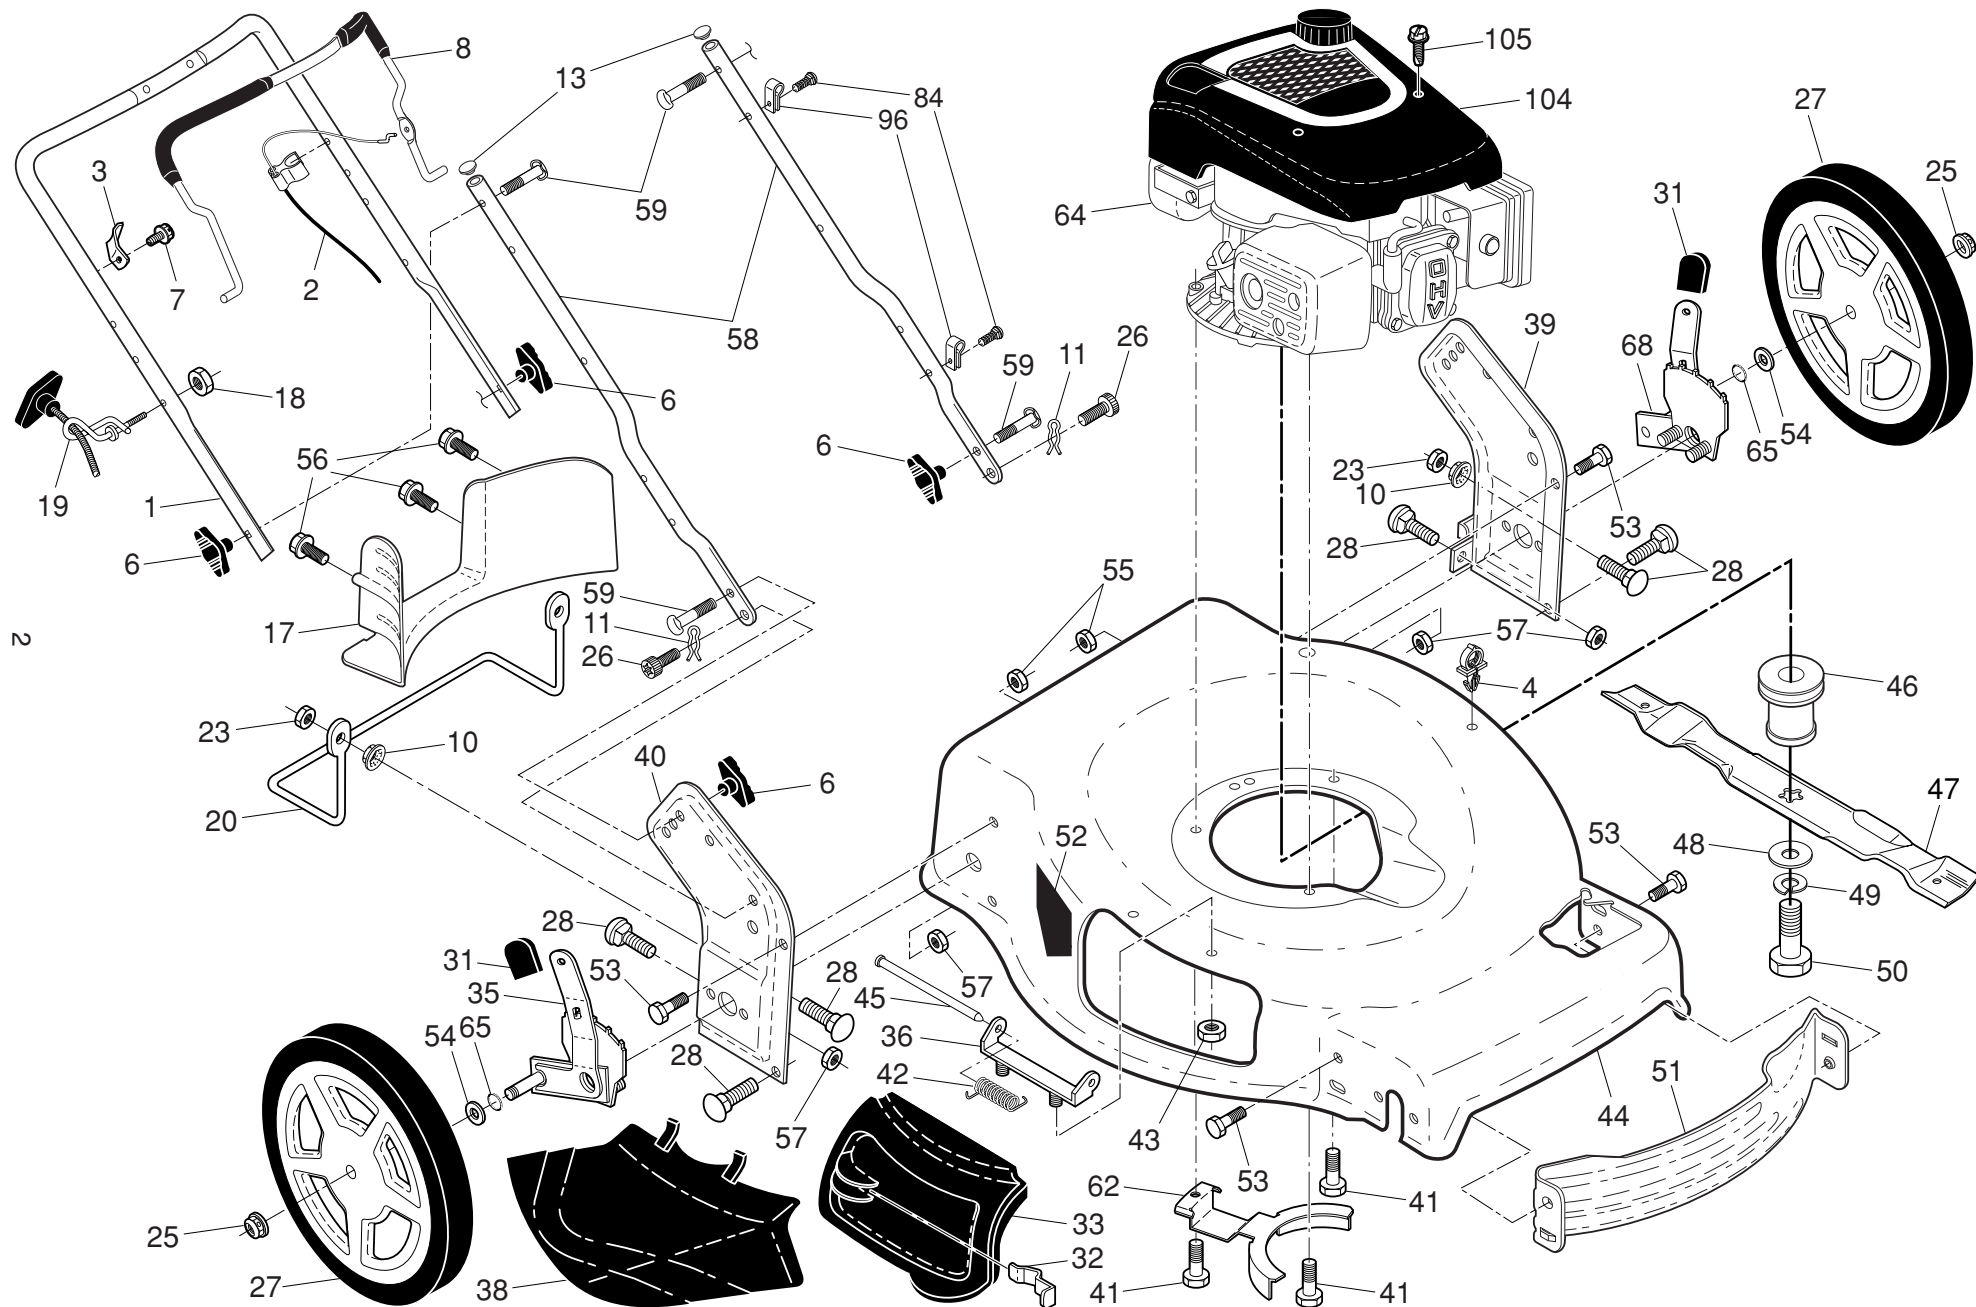

ILLUSTRATED PARTS LIST

MODEL NUMBER M56-170WFPX

PRODUCT NUMBER 961 21 00-23

MFG. ID. NUMBER 96121002301

ROTARY LAWN MOWER - - MODEL NUMBER M56-170WFPX (96121002301) PRODUCT NO. 961 21 00-23

ROTARY LAWN MOWER - - MODEL NUMBER **M56-170WFPX** (96121002301) PRODUCT NO. 961 21 00-23

NOTE: All component dimensions given in U.S. inches. 1 inch = 25.4 mm

IMPORTANT: Use only Original Equipment Manufacturer (O.E.M.) replacement parts. Failure to do so could be hazardous, damage your lawn mower and void your warranty.

ROTARY LAWN MOWER - - MODEL NUMBER **M56-170WFPX** (96121002301) PRODUCT NO. 961 21 00-23

ROTARY LAWN MOWER - - MODEL NUMBER **M56-170WFPX** (96121002301) PRODUCT NO. 961 21 00-23

KEY NO.	PART NO.	DESCRIPTION
1	585 04 07-01	Drive Control Assembly (Includes Cable)
7	585 12 31-02	Control Bar, Drive
11	581 00 92-05	Wheel & Tire Assembly, Front
12	812 00 00-58	E-Ring
13	532 40 38-49	Pinion
14	581 84 04-01	Dust Cover
15	532 40 48-45	Pawl, Drive
16	532 06 77-25	Washer, Flat 3/8
18	532 08 78-77	Selector Knob
25	532 43 17-11	Belt Keeper
26	532 16 34-09	Screw, Hi-Lo Thread #12 x 5/8
28	580 99 20-01	Drive Cover Assembly (Includes Mounting Screw and Pushnut)
29	532 40 91-48	Locknut, Hex
32	532 44 32-62	Drive Pulley
33	532 19 68-53	V-Belt
35	581 49 79-04	Kit, Wheel Adjuster, Front, LH
36	532 42 47-41	Gear Case Assembly, Complete
38	532 19 17-30	Locknut, Hex 1/4-20
40	532 40 65-58	Spring
41	581 49 79-03	Kit, Wheel Adjuster, Front, RH