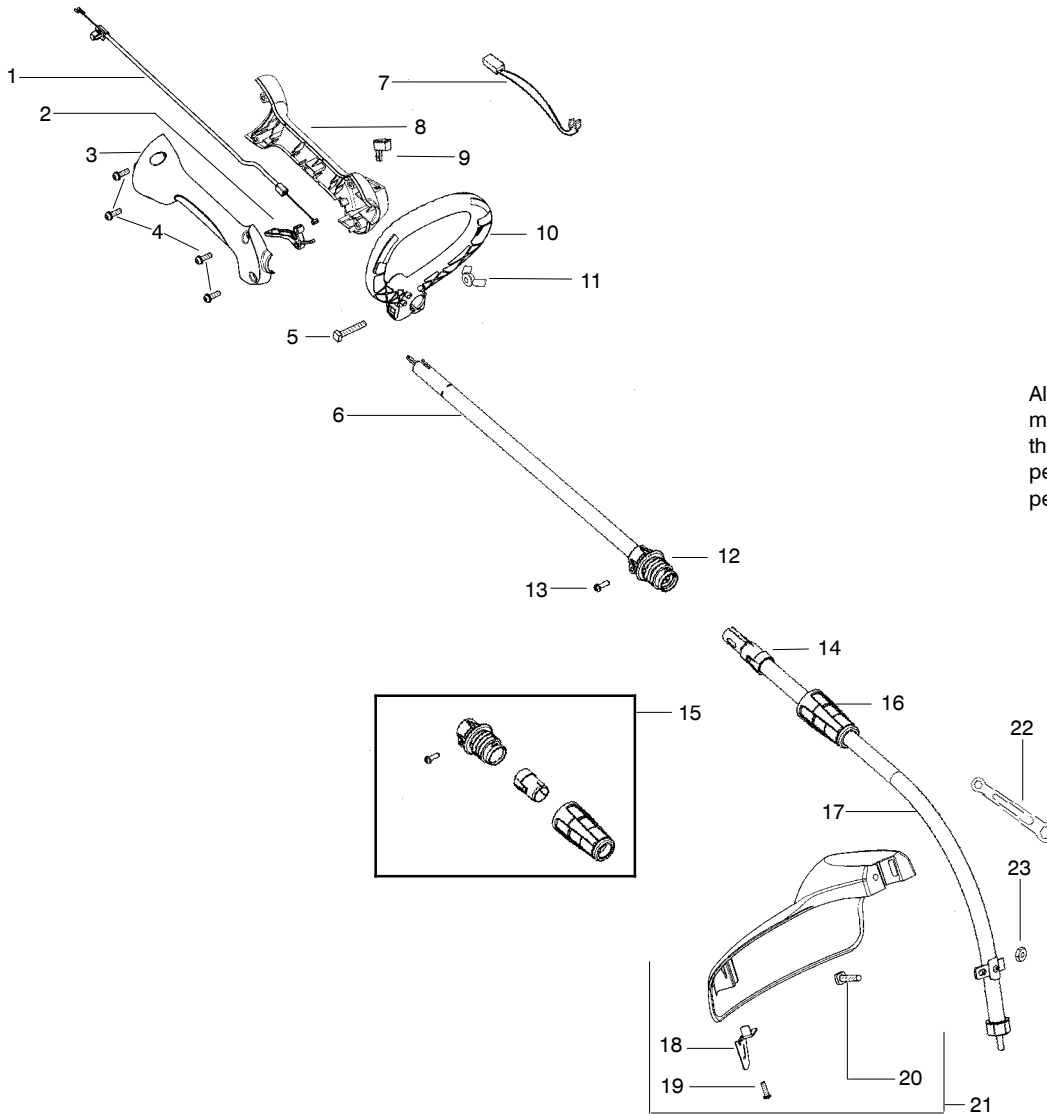

PARTS LIST NO. 967256201		McCULLOCH. PARTS LIST	MODEL(s) TRIMMAC
DATE 08/26/14	Replaces 01/14/14		Note: Illustration may differ from actual model due to design changes

⚠ WARNING

All repairs, adjustments and maintenance not described in the Operator's Manual must be performed by qualified service personnel.

Ref.	Part No.	Description	Ref.	Part No.	Description
1.	530057991	Assy - Throttle Cable	18.	530052287	Line Limiter
2.	545077601	Trigger	19.	530015966	Screw - Line Limiter
3.	530057582	Throttle Hsg. (Right)	20.	530015820	Bolt
4.	530015880	Screw - Throttle Hsg.	21.	530071972	Kit - Shield Assy (Incl. 18,19,20,22,23)
5.	530015821	Bolt - Handle	22.	530056401	Wrench
6.	581494906	Kit - Upper Shaft (Incl. 12,13)	23.	530015197	Nut
7.	579571601	Kit - Wire Harness/ Module Wire			Not Shown
8.	530059952	Throttle Hsg. (Left)		115642038	Operator Manual
9.	530069572	Kit - Switch		585610904	Decal - Shaft Warning
10.	530058580	Assy - Handle (Incl. 5,11)			
11.	530016152	Wingnut			
12.	-----	Collet (ref. 15)			
13.	530015880	Screw			
14.	-----	Collar - Shaft (ref. 15)			
15.	545008057	Kit - Coupler Shaft (Incl. 12,13,14,16)			
16.	-----	Nut - Collet (ref. 15)			
17.	581494911	Kit - Lower Shaft (Incl. 14,16)			