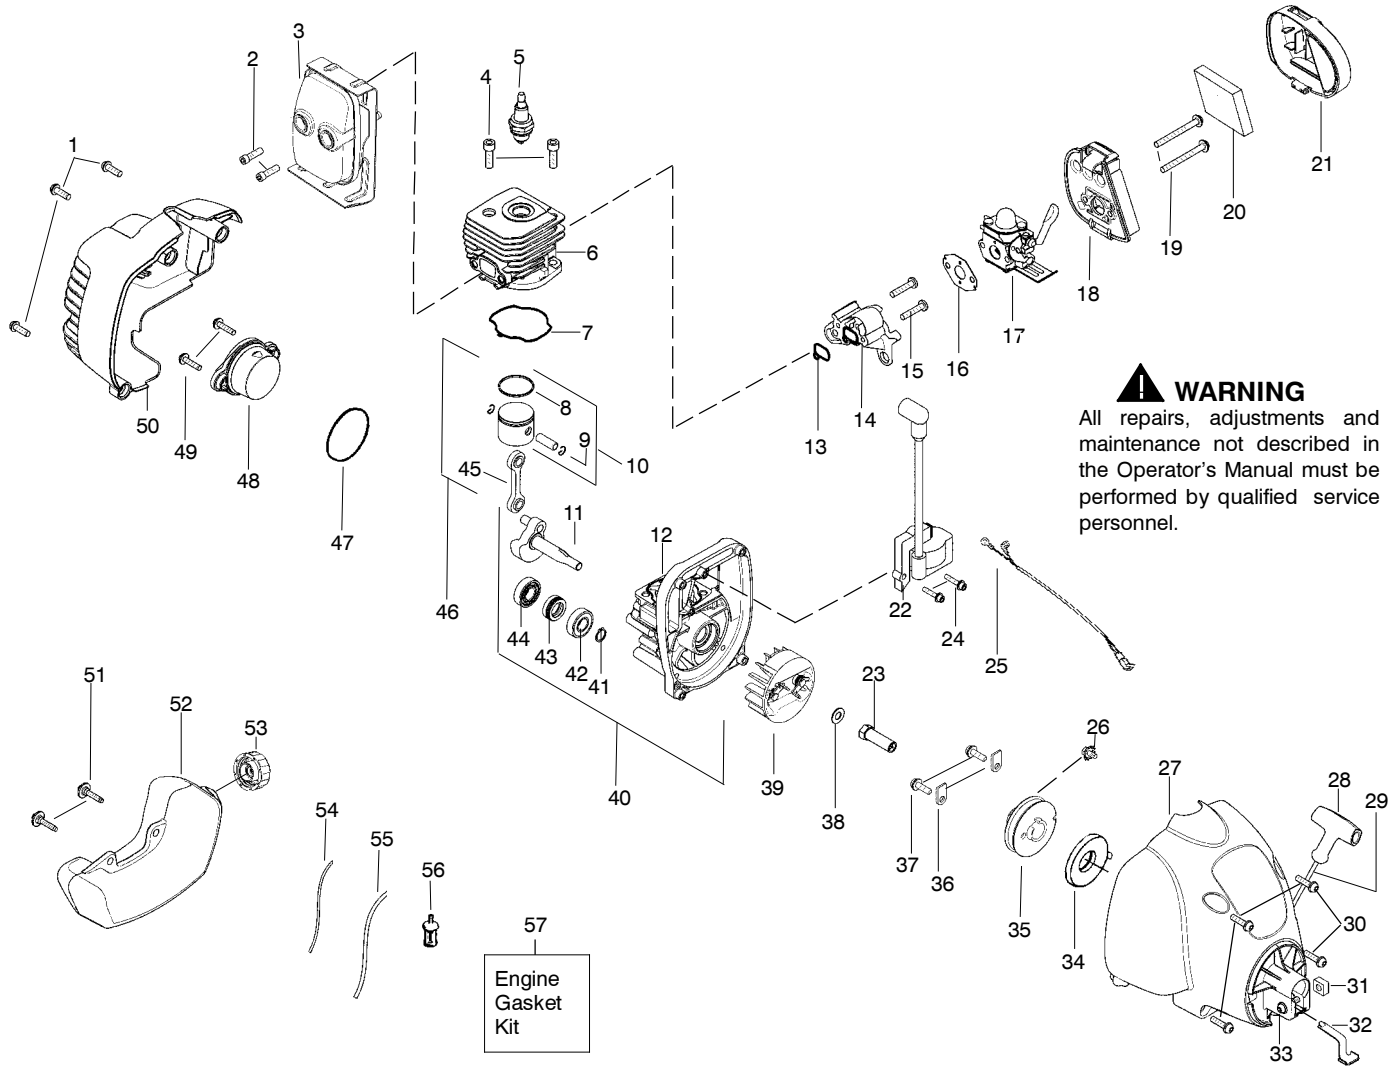

Ref.	Part No.	Description	Ref.	Part No.	Description
1.	530057991	Assy - Throttle Cable	18.	530052287	Line Limiter
2.	545077601	Trigger	19.	530015966	Screw - Line Limiter
3.	530057582	Throttle Hsg. (Right)	20.	530015820	Bolt
4.	530015880	Screw - Throttle Hsg.	21.	530071972	Kit - Shield Assy (Incl. 18,19,20,22,23)
5.	530015821	Bolt - Handle	22.	530056401	Wrench
6.	581494906	Kit - Upper Shaft (Incl. 12,13)	23.	530015197	Nut
7.	579571601	Kit - Wire Harness/ Module Wire			Not Shown
8.	530059952	Throttle Hsg. (Left)		115642038	Operator Manual
9.	530069572	Kit - Switch		585610904	Decal - Shaft Warning
10.	530058580	Assy - Handle (Incl. 5,11)			
11.	530016152	Wingnut			
12.	-----	Collet (ref. 15)			
13.	530015880	Screw			
14.	-----	Collar - Shaft (ref. 15)			
15.	545008057	Kit - Coupler Shaft (Incl. 12,13,14,16)			
16.	-----	Nut - Collet (ref. 15)			
17.	581494911	Kit - Lower Shaft (Incl. 14,16)			