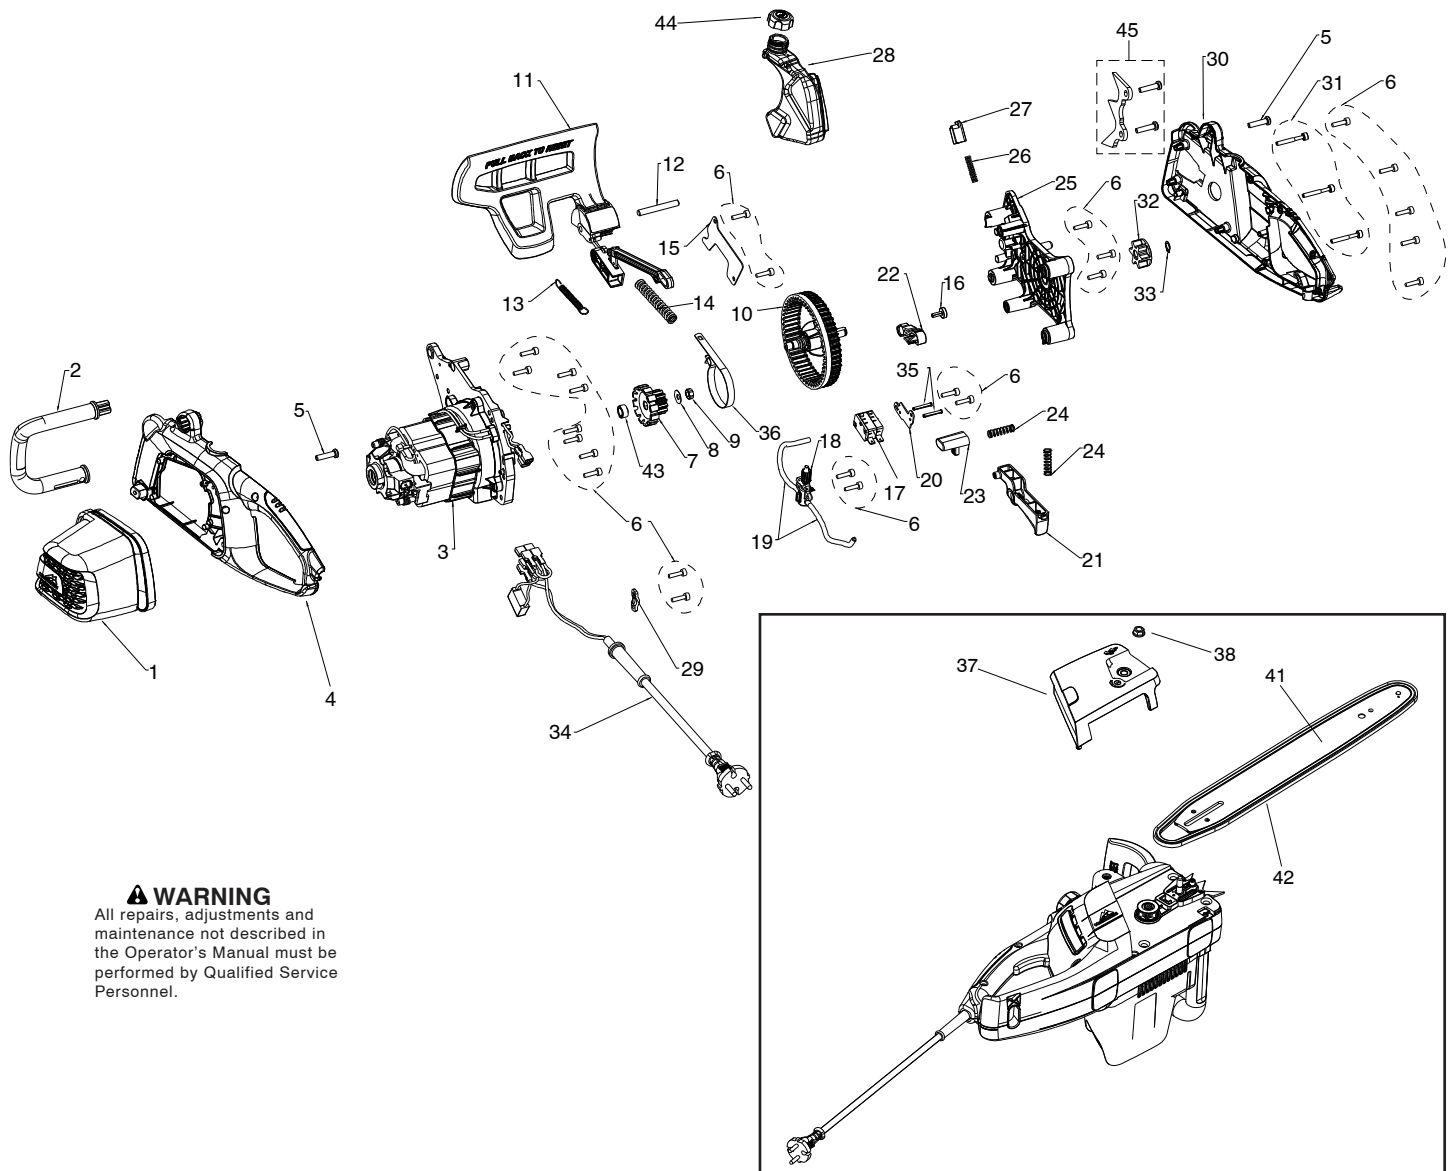

Parts List No. 967147901		 McGULLOCH ® PARTS LIST	MODEL CSE 1835
Date 5/19/14	Replaces 3/7/14		NOTE : Illustration may differ from actual model due to design changes.

⚠ WARNING
 All repairs, adjustments and maintenance not described in the Operator's Manual must be performed by Qualified Service Personnel.

Ref.	Part No.	Description	Ref.	Part No.	Description	Ref.	Part No.	Description
1	581126701	Cover, Motor	22	579044001	Lever, Switch	42	577615122	Saw Chain, 14"
2	581126901	Handle, Front	23	581132801	Lock, Trigger	43	586628301	Spacer
3	579044904	Motor Assy	24	530042091	Spring	44	586873701	Tank Cap Assy
4	581126601	Housing, Left	25	581006501	Bearing Housing Assy	45	586873601	Spike Kit
5	530016432	Screw	26	545071201	Spring, Handguard Position			
6	530016449	Screw	27	580637501	Catch, Hand Guard			
7	579043101	Pinion	28	580977802	Tank Assy (Incl. 44)			
8	586555801	Disc Spring	29	579715501	Cord Bracket			
9	574594401	Nut	30	581126501	Housing, Right			
10	579658801	Gear Assy	31	530016448	Screw			
11	579590001	Link Assy, Chain Brake	32	579045701	Sprocket			
12	579045302	Pin, Hand Guard	33	530042090	Retaining Ring			
13	579044301	Spring, Coast Brake	34	579663703	Cord			
14	579589801	Spring, Brake	35	586082401	Pin			
15	579044801	Plate, Brake Spring	36	579044701	Brake Band			
16	579598601	Screw, Retaining	37	585638303	Cover, Bar - Tooled			
17	586072201	Micro Switch	38	530015917	Nut, Bar			
18	579043901	Oil Pump	39	--	--			
19	579044101	Oil Hose	40	--	--			
20	586073401	Plate, Switch	41	577614326	Bar, 14 In.			
21	581132701	Trigger						

✓ = New Part Number For This IPL