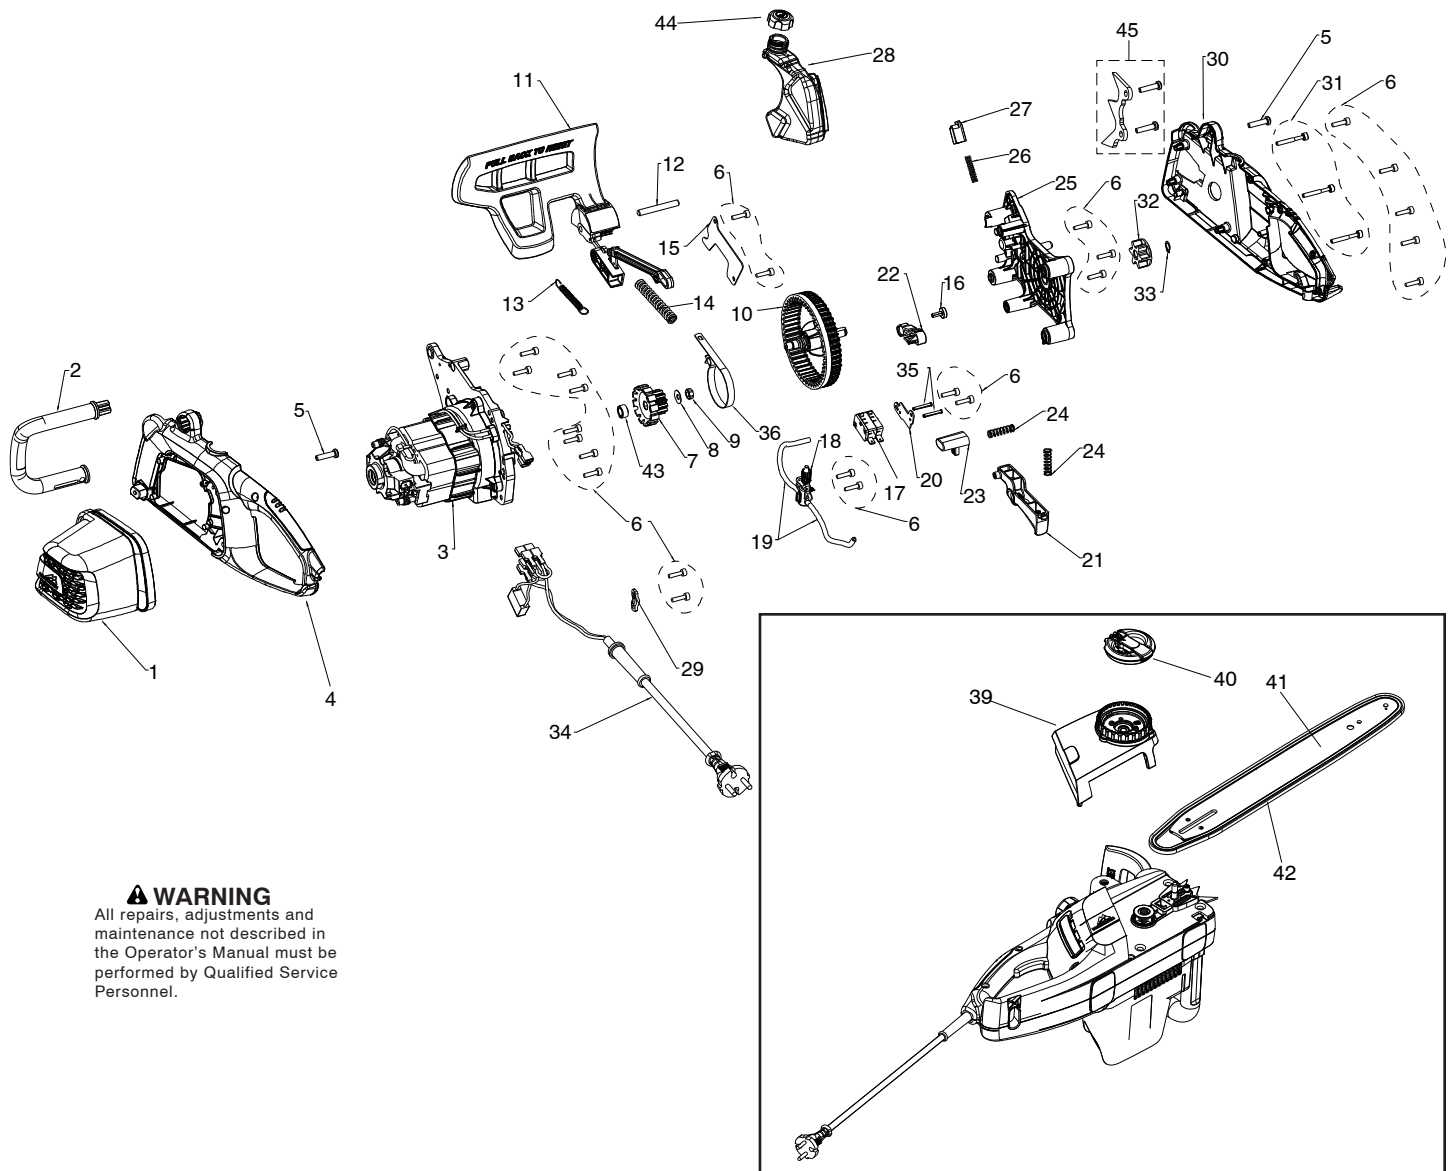

Parts List No. 967148201		 <b>McGULLOCH</b> ® PARTS LIST	MODEL CSE 2040S
Date 5/19/14	Replaces 3/7/14		NOTE : Illustration may differ from actual model due to design changes.

**⚠ WARNING**

All repairs, adjustments and maintenance not described in the Operator's Manual must be performed by Qualified Service Personnel.

Ref.	Part No.	Description	Ref.	Part No.	Description	Ref.	Part No.	Description
1	581126701	Cover, Motor	22	579044001	Lever, Switch	42	577615126	Saw Chain, 16 In.
2	581126901	Handle, Front	23	581132801	Lock, Trigger	43	586628301	Spacer
3	579044904	Motor Assy	24	530042091	Spring	44	586873701	Tank Cap Assy
4	581126601	Housing, Left	25	581006502	Bearing Housing Assy	45	586873601	Spike Kit
5	530016432	Screw	26	545071201	Spring, Handguard Position			
6	530016449	Screw	27	580637501	Catch, Hand Guard			
7	579043101	Pinion	28	580977802	Tank Assy (Incl. 44)			
8	586555801	Disc Spring	29	579715501	Cord Bracket			
9	574594401	Nut	30	581126501	Housing, Right			
10	579658801	Gear Assy	31	530016448	Screw			
11	579590001	Link Assy, Chain Brake	32	579045701	Sprocket			
12	579045302	Pin, Hand Guard	33	530042090	Retaining Ring			
13	579044301	Spring, Coast Brake	34	579663703	Cord			
14	579589801	Spring, Brake	35	586082401	Pin			
15	579044801	Plate, Brake Spring	36	579044701	Brake Band			
16	579598601	Screw, Retaining	37	--	--			
17	586072201	Micro Switch	38	--	--			
18	579043901	Oil Pump	39	585638403	Cover, Bar - Toolless			
19	579044101	Oil Hose	40	577314401	Knob			
20	586073401	Plate, Switch	41	577614331	Bar, 16 In.			
21	581132701	Trigger						

✓ = New Part Number For This IPL