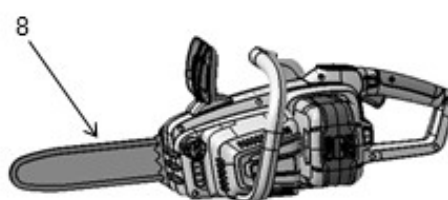

# SPARE PARTS LIST

## CHAIN SAWS

Li 58CS, 967686701, 2017-12

## ASSEMBLY

Li 58CS, 967686701, 2017-12

Ref	Part No	Description	Remark	QTY KIT
1	591 37 79-02	SERVICE KIT	BAR TENSION KNOB	1
2	591 37 79-05	SERVICE KIT	OIL CAP	1
3	591 37 79-06	SERVICE KIT	FRONT HANDGUARD	1
4	591 37 79-07	SERVICE KIT	FRONT HANDLE	1
5	591 37 79-20	SERVICE KIT	"KIT, BAR COVER AND KNOB"	1
6	591 37 79-04	SERVICE KIT	"KIT, SPROCKET"	1
7	591 19 09-01	BAR	"16"" MCCULLOCH BAR 90 SERIES"	1
8	591 11 93-02	CHAIN	"16"" BAGGED 90 SERIES CHAIN"	1
9	590 92 38-03	BATTERY	BATTERY Li 585.2A	1
10	590 91 51-08	CHARGER	CHARGER Li 58V 2.5CGR (UK)	1
11	582 60 77-01	WIRING ASSY	CHARGER CORD (UK)	1