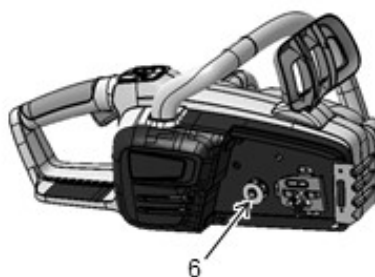

# SPARE PARTS LIST

## ASSEMBLY

Li 58CS, 967686701, 2017-12

Ref	Part No	Description	Remark	QTY KIT
1	591 37 79-02	SERVICE KIT	BAR TENSION KNOB	1
2	591 37 79-05	SERVICE KIT	OIL CAP	1
3	591 37 79-06	SERVICE KIT	FRONT HANDGUARD	1
4	591 37 79-07	SERVICE KIT	FRONT HANDLE	1
5	591 37 79-20	SERVICE KIT	"KIT, BAR COVER AND KNOB"	1
6	591 37 79-04	SERVICE KIT	"KIT, SPROCKET"	1
7	591 19 09-01	BAR	"16"" MCCULLOCH BAR 90 SERIES"	1
8	591 11 93-02	CHAIN	"16"" BAGGED 90 SERIES CHAIN"	1
9	590 92 38-03	BATTERY	BATTERY Li 585.2A	1
10	590 91 51-08	CHARGER	CHARGER Li 58V 2.5CGR (UK)	1
11	582 60 77-01	WIRING ASSY	CHARGER CORD (UK)	1