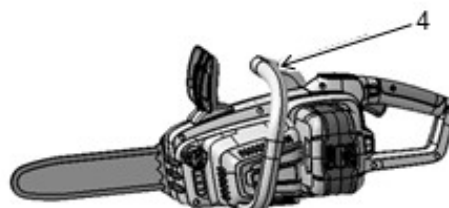

# SPARE PARTS LIST

## CHAIN SAWS

Li 58CS, 967686701, 2017-12

## ASSEMBLY

Li 58CS, 967686701, 2017-12

Ref	Part No	Description	Remark	QTY KIT
1	591 37 79-02	SERVICE KIT	BAR TENSION KNOB	1
2	591 37 79-05	SERVICE KIT	OIL CAP	1
3	591 37 79-06	SERVICE KIT	FRONT HANDGUARD	1
4	591 37 79-07	SERVICE KIT	FRONT HANDLE	1
5	591 37 79-20	SERVICE KIT	"KIT, BAR COVER AND KNOB"	1
6	591 37 79-04	SERVICE KIT	"KIT, SPROCKET"	1
7	591 19 09-01	BAR	"16"" MCCULLOCH BAR 90 SERIES"	1
8	591 11 93-02	CHAIN	"16"" BAGGED 90 SERIES CHAIN"	1
9	590 92 38-03	BATTERY	BATTERY Li 585.2A	1
10	590 91 51-08	CHARGER	CHARGER Li 58V 2.5CGR (UK)	1
11	582 60 77-01	WIRING ASSY	CHARGER CORD (UK)	1