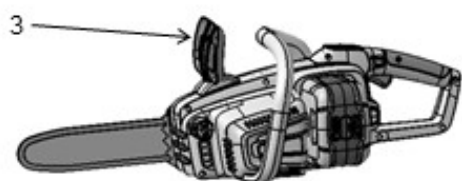

# SPARE PARTS LIST

## CHAIN SAWS

Li 58CS, 967686701, 2017-12

## ASSEMBLY

Li 58CS, 967686701, 2017-12

Ref	Part No	Description	Remark	QTY KIT
1	591 37 79-02	SERVICE KIT	BAR TENSION KNOB	1
2	591 37 79-05	SERVICE KIT	OIL CAP	1
3	591 37 79-06	SERVICE KIT	FRONT HANDGUARD	1
4	591 37 79-07	SERVICE KIT	FRONT HANDLE	1
5	591 37 79-20	SERVICE KIT	"KIT, BAR COVER AND KNOB"	1
6	591 37 79-04	SERVICE KIT	"KIT, SPROCKET"	1
7	591 19 09-01	BAR	"16"" MCCULLOCH BAR 90 SERIES"	1
8	591 11 93-02	CHAIN	"16"" BAGGED 90 SERIES CHAIN"	1
9	590 92 38-03	BATTERY	BATTERY Li 585.2A	1
10	590 91 51-08	CHARGER	CHARGER Li 58V 2.5CGR (UK)	1
11	582 60 77-01	WIRING ASSY	CHARGER CORD (UK)	1