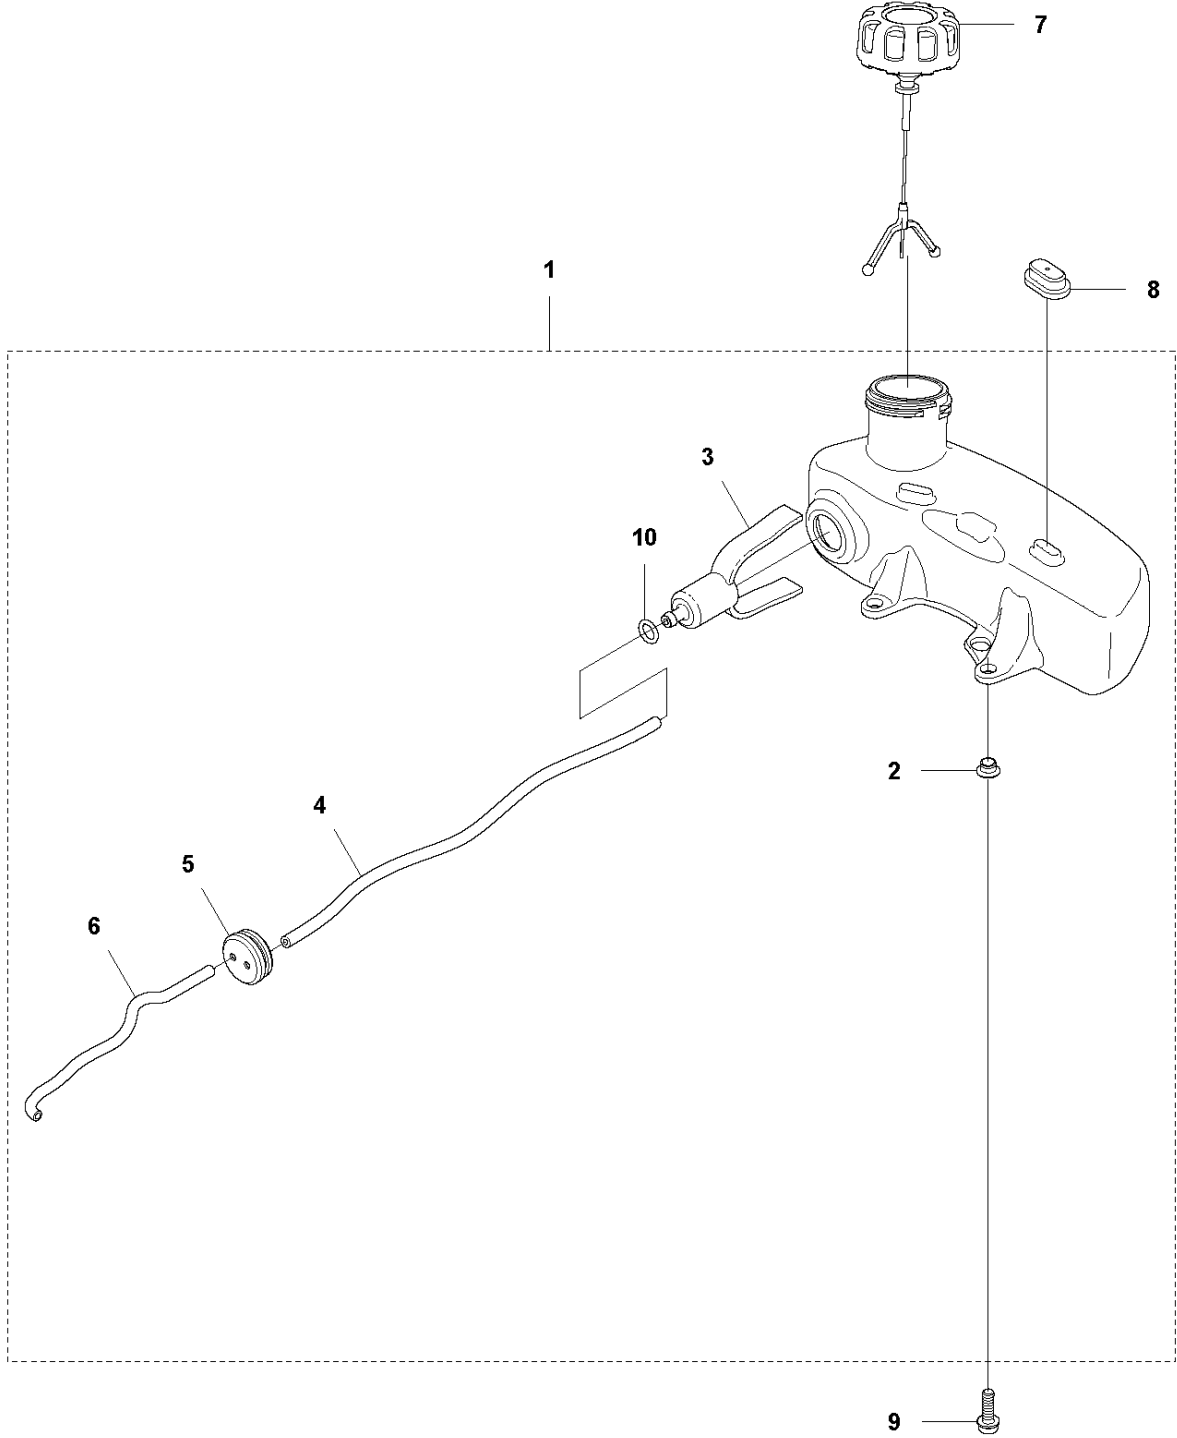

D ErgoLite 6028
FUEL TANK

FUEL TANK

ErgoLite 6028, 966693401

Ref	Part No	Description	Remark	QTY KIT	
1	523 01 42-03	TANK ASSY		1	
2	544 10 58-02	TUBULAR RIVET		2	1
3	574 60 39-01	FUEL FILTER		1	1
4	544 32 50-02	FUEL HOSE	300mm	1	1
5	575 55 38-01	GROMMET		1	1
6	574 60 02-01	HOSE	150mm	1	1
7	590 32 46-02	TANK CAP ASSY		1	
8	525 82 20-01	FUEL TANK ISOLATOR		2	
9	525 75 51-01	SCREW ITXSCFM		2	
10	537 18 49-01	O-RING		1	1