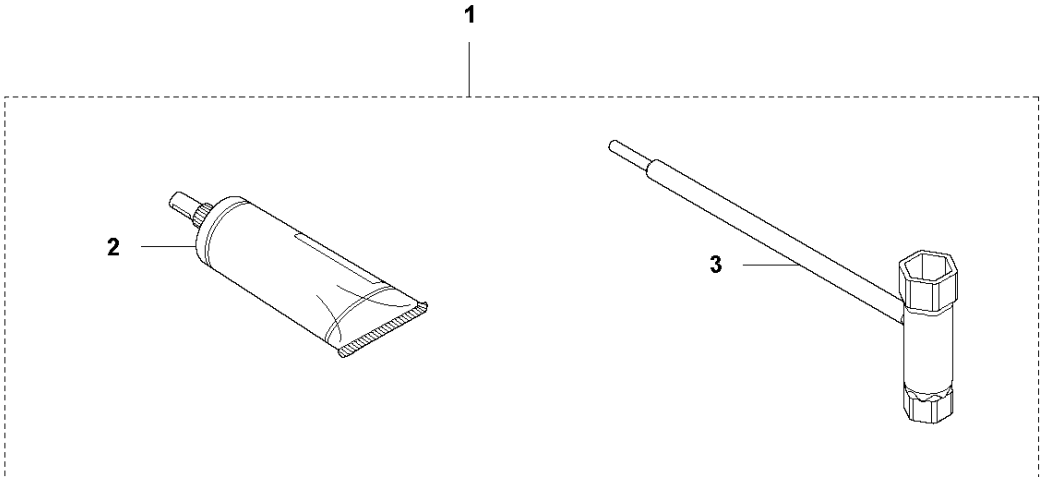

N ErgoLite 6028
ACCESSORIES

ACCESSORIES

ErgoLite 6028, 966693401

Ref	Part No	Description	Remark	QTY	KIT
1	577 50 12-01	ACCESSORY BAG		1	
2	577 76 56-01	GREASE		1	1
3	575 73 82-01	COMBINATION WRENCH		1	1
8	544 14 22-01	GREASE	UL22	1	
9	544 14 21-01	GREASE	UL21	1	
10	588 81 48-01	GREASE	Shell Gardus	1