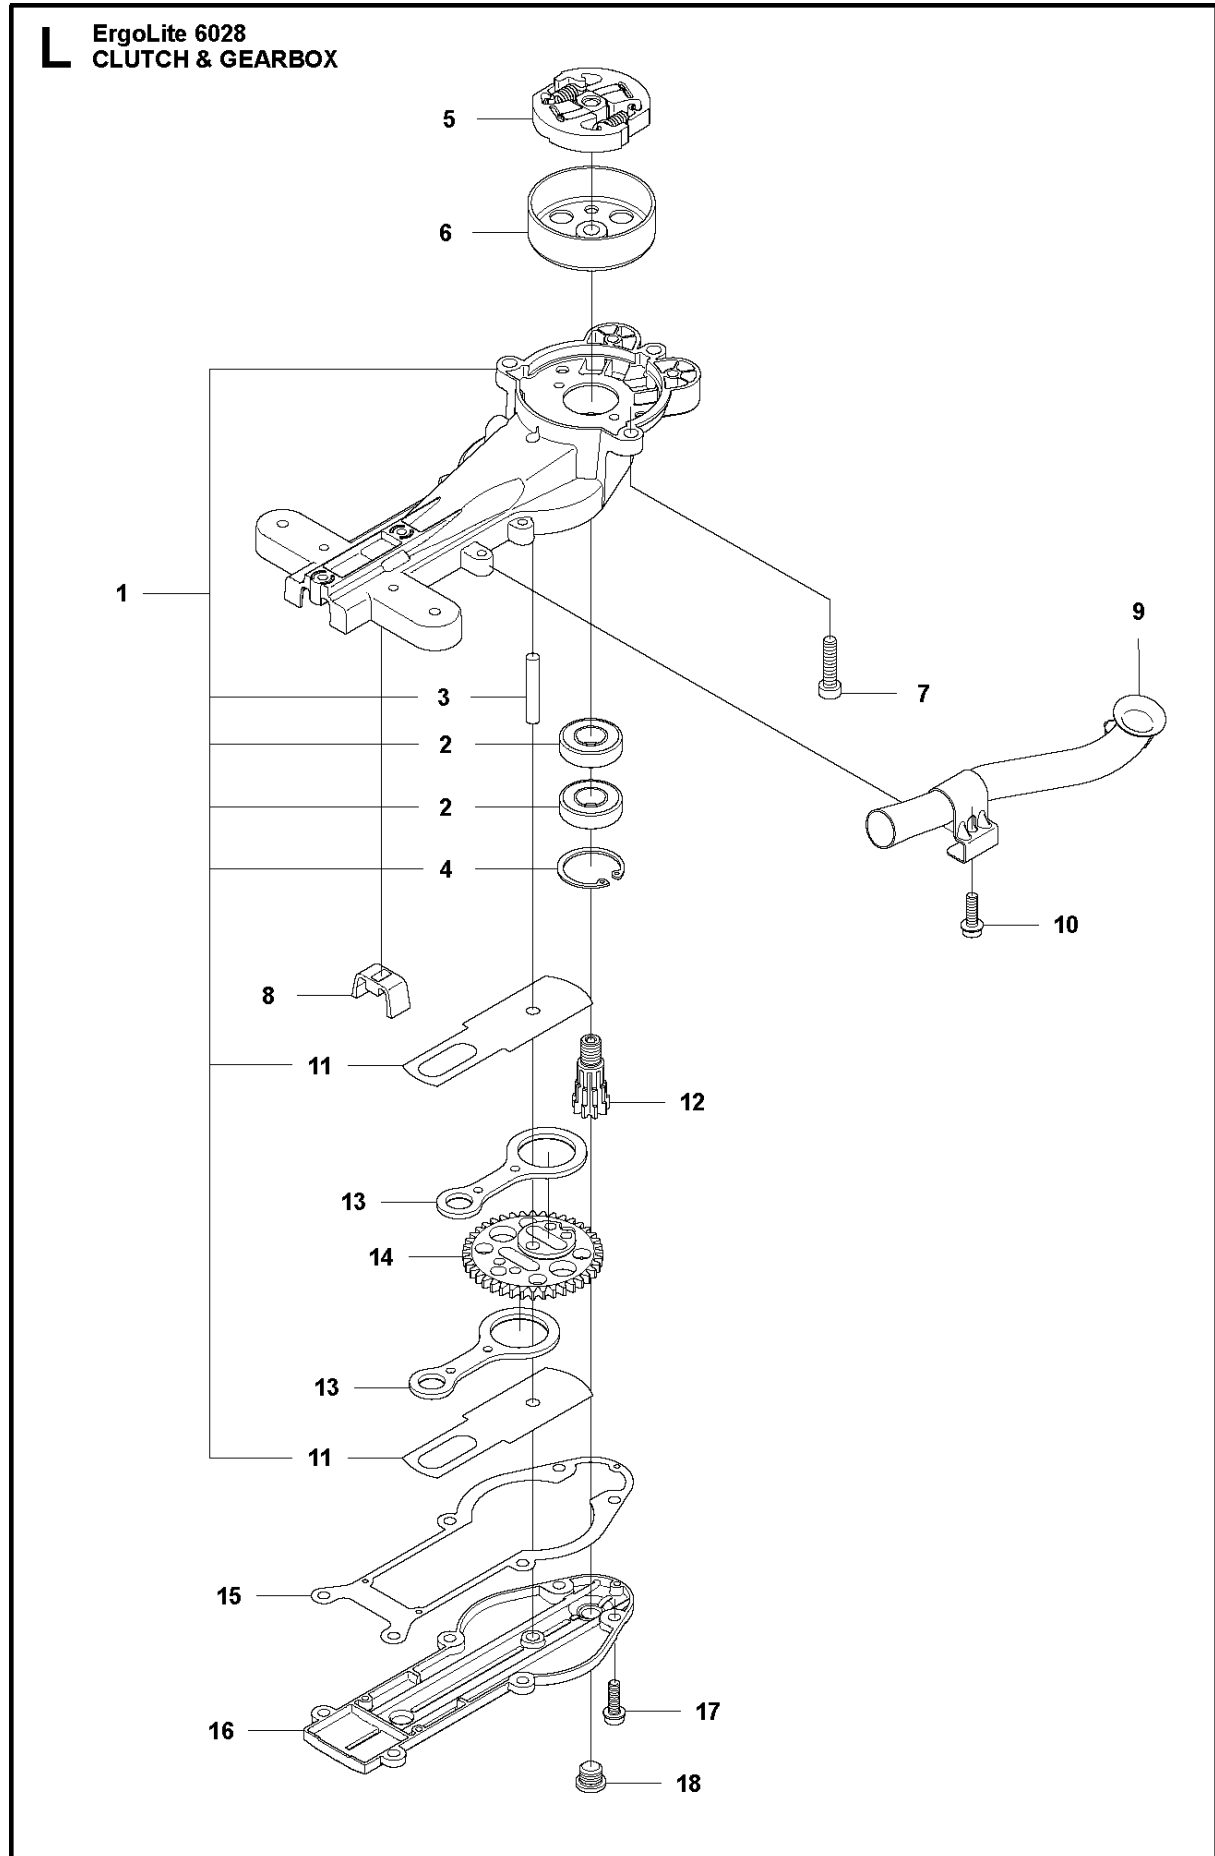

**J** ErgoLite 6028  
CRANK SHAFT

CRANKSHAFT

ErgoLite 6028, 966693401

Ref	Part No	Description	Remark	QTY KIT
1	577 67 00-01	CRANKSHAFT KIT		1
2	575 50 49-01	NEEDLE BEARING		1
3	525 63 73-01	SEALING RING		2
4	525 72 84-01	BALL BEARING		2

## HANDLE

ErgoLite 6028, 966693401

Ref	Part No	Description	Remark	QTY KIT
1	576 64 35-01	REAR HANDLE		1
2	504 08 97-03	THROTTLE LOCKOUT		1
3	504 08 94-03	THROTTLE CONTROL		1
4	504 08 96-01	SPRING		1
5	576 64 34-01	REAR HANDLE		1
6	537 41 90-01	SWITCH		1
7	574 48 88-02	SHORT CIRCUIT CABLE		1
8	575 57 21-01	THROTTLE CABLE ASSY		1
9	523 01 54-02	HANDLE HOLDER		1
10	573 92 58-01	SCREW ITXSCFT		6
11	525 63 35-01	ANTIVIBRATION ELEMENT		4
12	525 63 37-01	SLEEVE		2
13	734 18 14-55	WASHER		4
14	544 21 84-05	SCREW ITXSCM		2
15	587 13 00-02	LABEL		1
16	544 21 84-03	SCREW ITXSCM		2
17	525 63 36-01	ANTIVIBRATION ELEMENT		4
18	525 63 38-01	SLEEVE		2
19	576 64 32-01	FRONT HANDLE		1
20	575 23 20-02	O-RING		1
21	576 64 36-02	LOCKING BUTTON		1
22	504 08 98-01	RECOIL SPRING		1