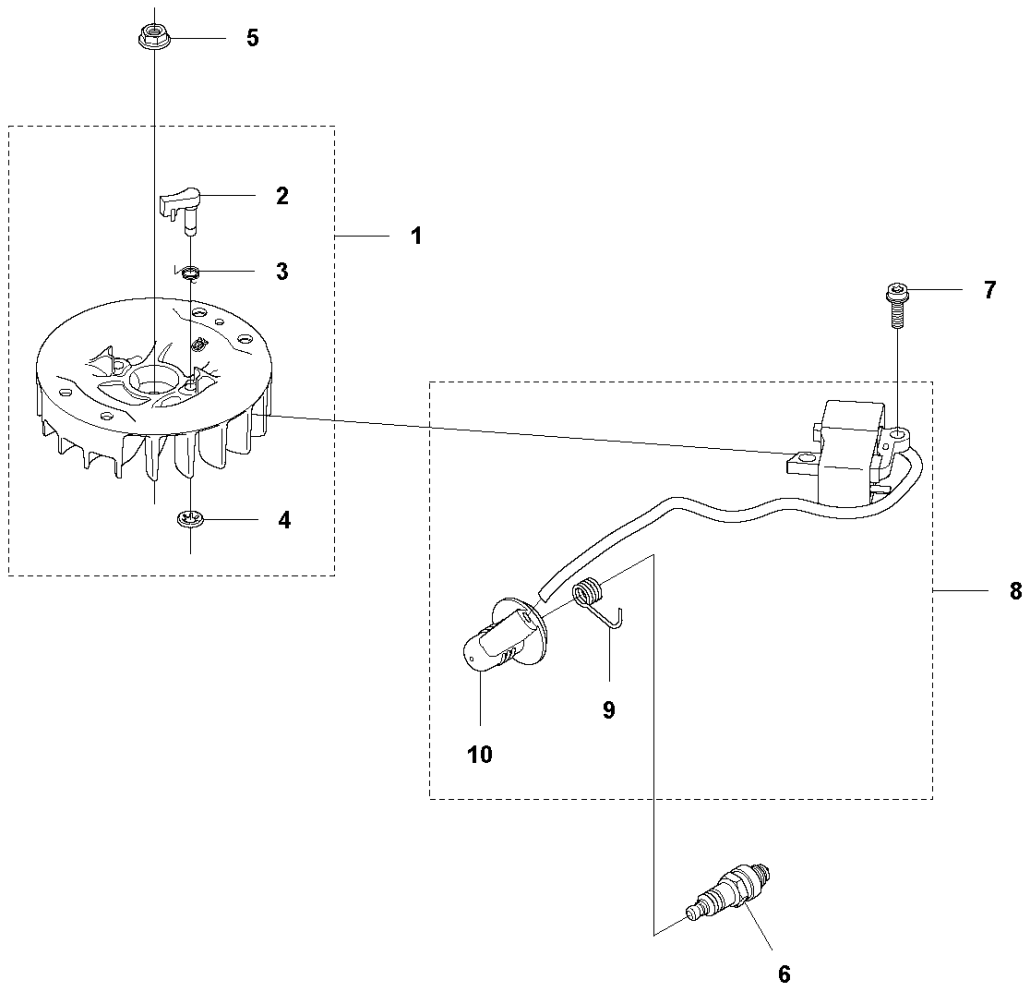

E ErgoLite 6028
IGNITION SYSTEM

IGNITION SYSTEM

ErgoLite 6028, 966693401

Ref	Part No	Description	Remark	QTY KIT	
1	525 73 95-01	FLYWHEEL ASSY		1	
2	525 63 71-01	STARTER PAWL		2	1
3	573 95 15-01	SPRING		2	1
4	735 58 30-00	WASHER		2	1
5	731 71 16-51	HEXAGON NUT FLANGE		1	
6	590 71 02-01	SPARK PLUG		1	
7	525 75 51-01	SCREW ITXSCFM		2	
8	585 07 40-02	IGNITION MODULE		1	
9	501 48 56-01	CONTACT SPRING		1	8
10	577 57 25-01	SPARK PLUG CAP		1	8