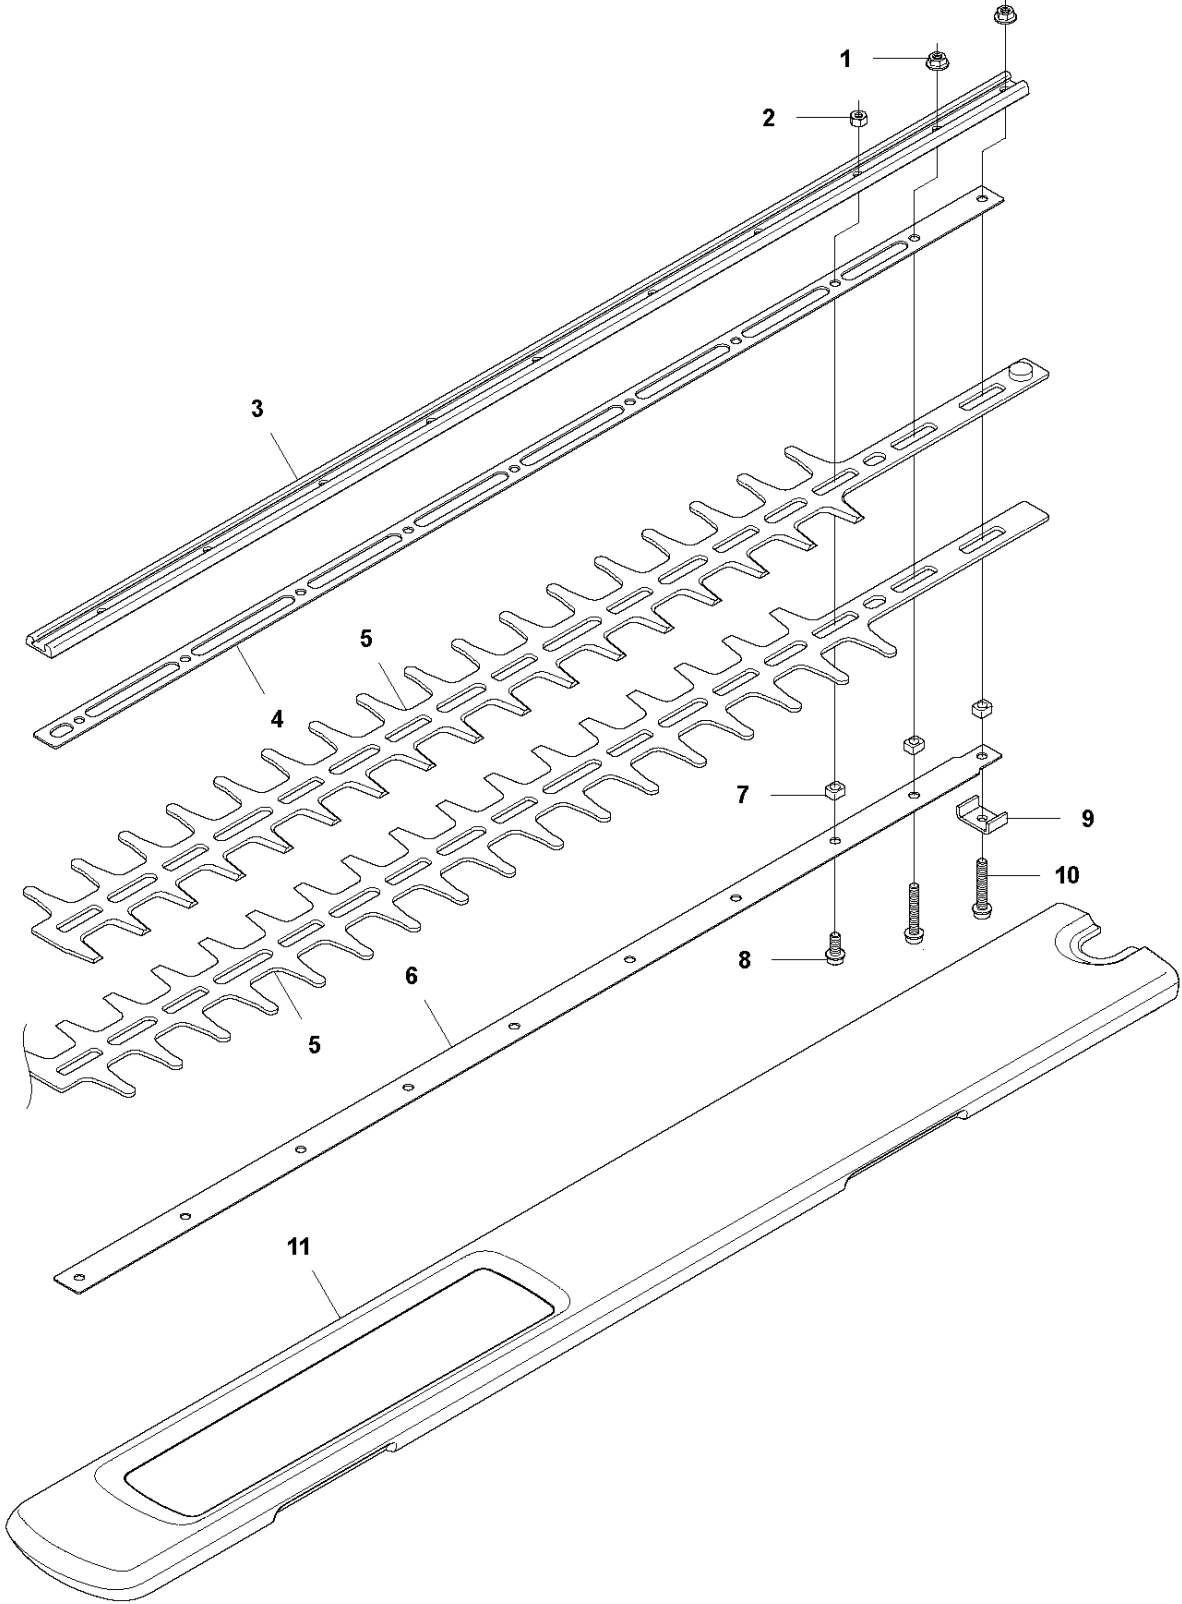

M ErgoLite 6028
CUTTING EQUIPMENT

CUTTING EQUIPMENT

ErgoLite 6028, 966693401

Ref	Part No	Description	Remark	QTY KIT
1	731 71 14-51	HEXAGON NUT FLANGE		2
2	731 23 14-01	HEXAGON NUT		6
3	525 35 08-02	BAR		1
4	525 35 16-01	WEAR PLATE		1
5	577 27 19-01	BLADE HEDGE TRIMMER		2
6	525 35 12-01	BAR		1
7	525 35 19-01	SPACER		8
8	525 75 51-05	SCREW ITXSCFM		6
9	525 35 20-01	BRACKET		1
10	525 75 51-03	SCREW ITXSCFM		2
11	577 26 88-02	TRANSPORT GUARD		1