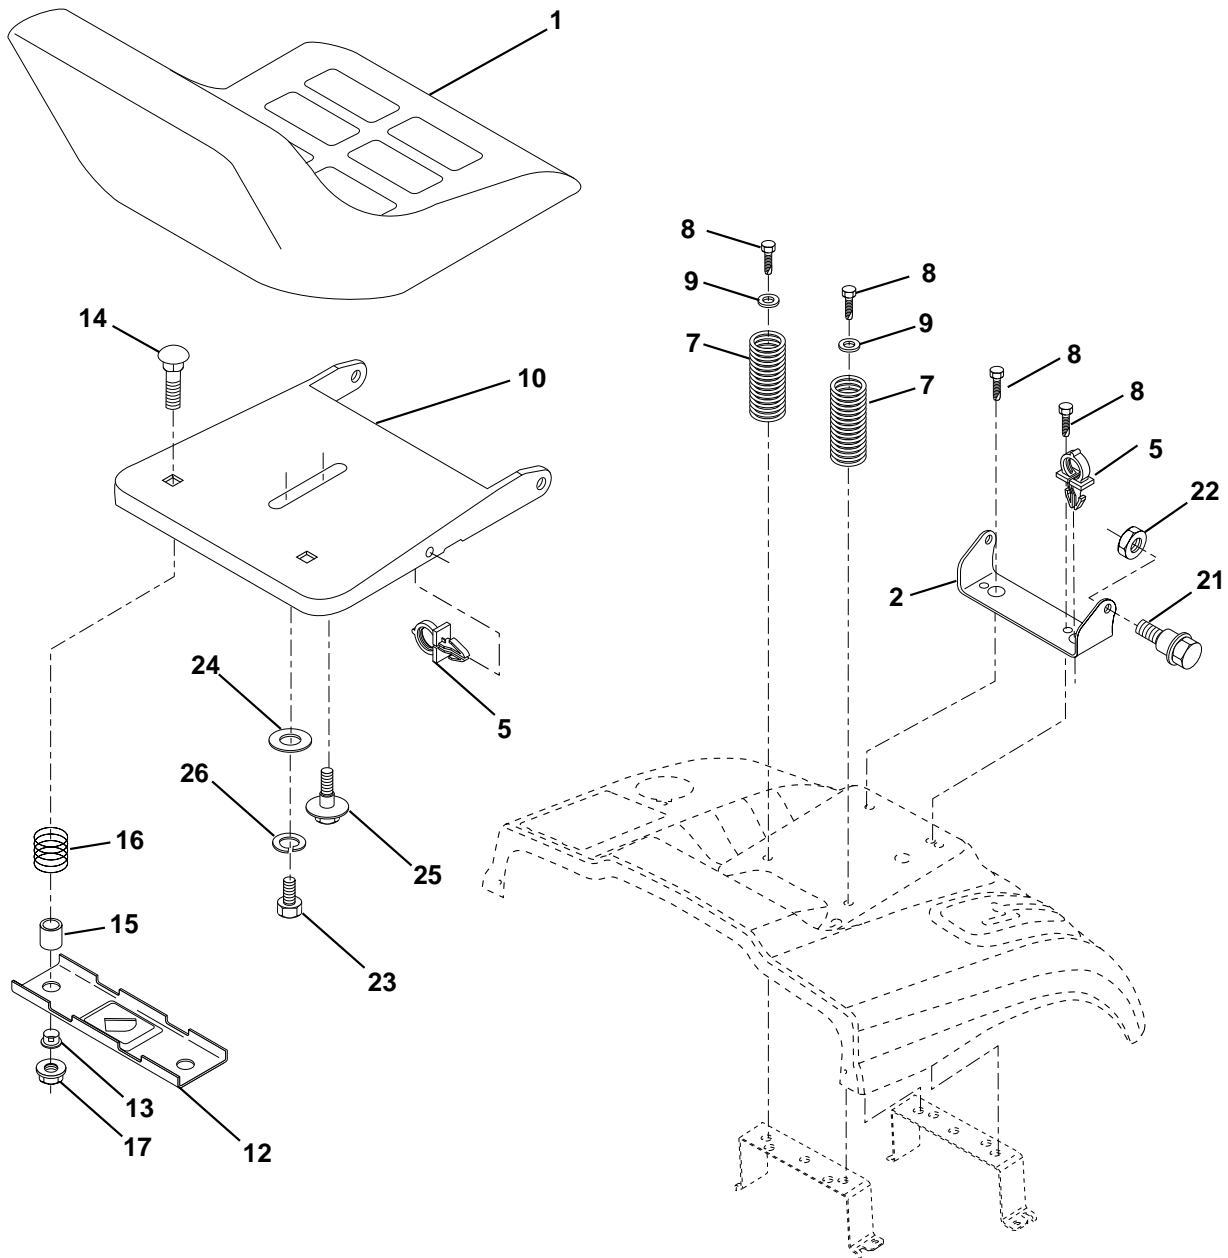

REPAIR PARTS

TRACTOR- -MODEL NO. 125CRD (M125CRDC) PRODUCT NO. 954 12 00-37 SEAT ASSEMBLY

KEY NO.	PART NO.	DESCRIPTION
1	532140117	Seat
2	532140551	Bracket Pnt Pivot Seat (blk)
5	532145006	Clip Push In Hinged
7	532124181	Spring Seat Cprsn 2 250 Blk Zi
8	817000616	Screw 3/8-16 X 1-1/2
9	819131614	Washer 13/32 X 1 X 14 Ga.
10	532174894	Par Assembly Seat Tool-Free
12	532121246	Bracket Pnt Mounting Switch
13	532121248	Bushing Snap Blk Nyl 50 Id
14	872050412	Bolt Rdhd Sht Nk 1/4-20x1-1/2
15	532134300	Spacer Split

KEY NO.	PART NO.	DESCRIPTION
16	532121250	Spring Cprsn Plate SW 1.310 Ga
17	532123976	Nut Lock 1/4 Lge Flg Gr 5 Zinc
21	532171852	Bolt Shoulder 5/16-18 Unc-2A
22	873800500	Nut Hex Lock w/Ins 5/16-18
23	871110814	Bolt Hex Black
24	819171912	Washer 17/32 X 1-3/16 X 12 Ga.
25	532127018	Bolt Shoulder 5/16-18 X 62
26	810040800	Washer Lock Hvy Hlcl Spr 1/2

NOTE: All component dimensions given in U.S. inches.
1 inch = 25.4 mm