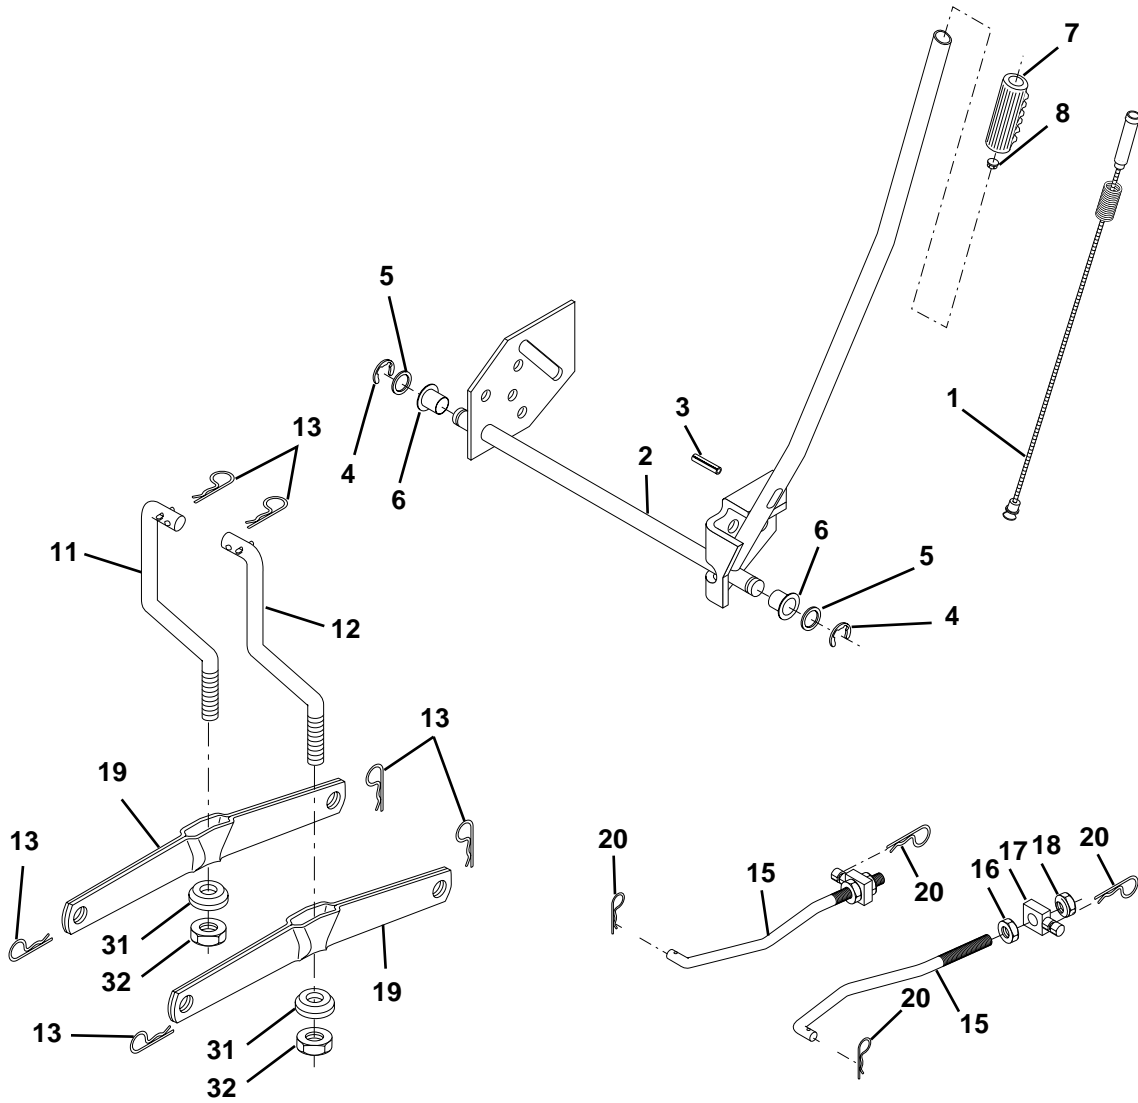

REPAIR PARTS

TRACTOR- -MODEL NO. 125CRD (M125CRDC) PRODUCT NO. 954 12 00-37
MOWER LIFT

REPAIR PARTS

TRACTOR- -MODEL NO. 125CRD (M125CRDC) PRODUCT NO. 954 12 00-37
MOWER LIFT

KEY NO.	PART NO.	DESCRIPTION
1	532159460	Washer Asm Inner Spring W/Plunger
2	532159471	Shaft Asm. Lift
3	532105767	Pin Groove
4	812000002	E Ring #5133-62
5	819211621	Washer 21/32 x 1 x 21 Ga.
6	532120183	Bearing Nylon
7	532109413	Grip Handle
8	532124526	Button Plunger Black
11	532165829	Link Asm Lift L.H.
12	532165831	Link Asm Lift R.H.
13	532124670	Retainer Spring
15	532173288	Link Front
16	873350800	Nut Jam Hex 1/2-13 Unc
17	532130171	Trunnion Blk Zinc
18	873800800	Nut Lock w/Wsh 1/2-13 Unc
19	532139868	Arm Suspension Mower
20	532163552	Retainer Spring
31	532169865	Bearing, Pvt. Lift.
32	873540600	Nut Crownlock 3/8-24

NOTE: All component dimensions given in U.S. inches
1 inch = 25.4 mm