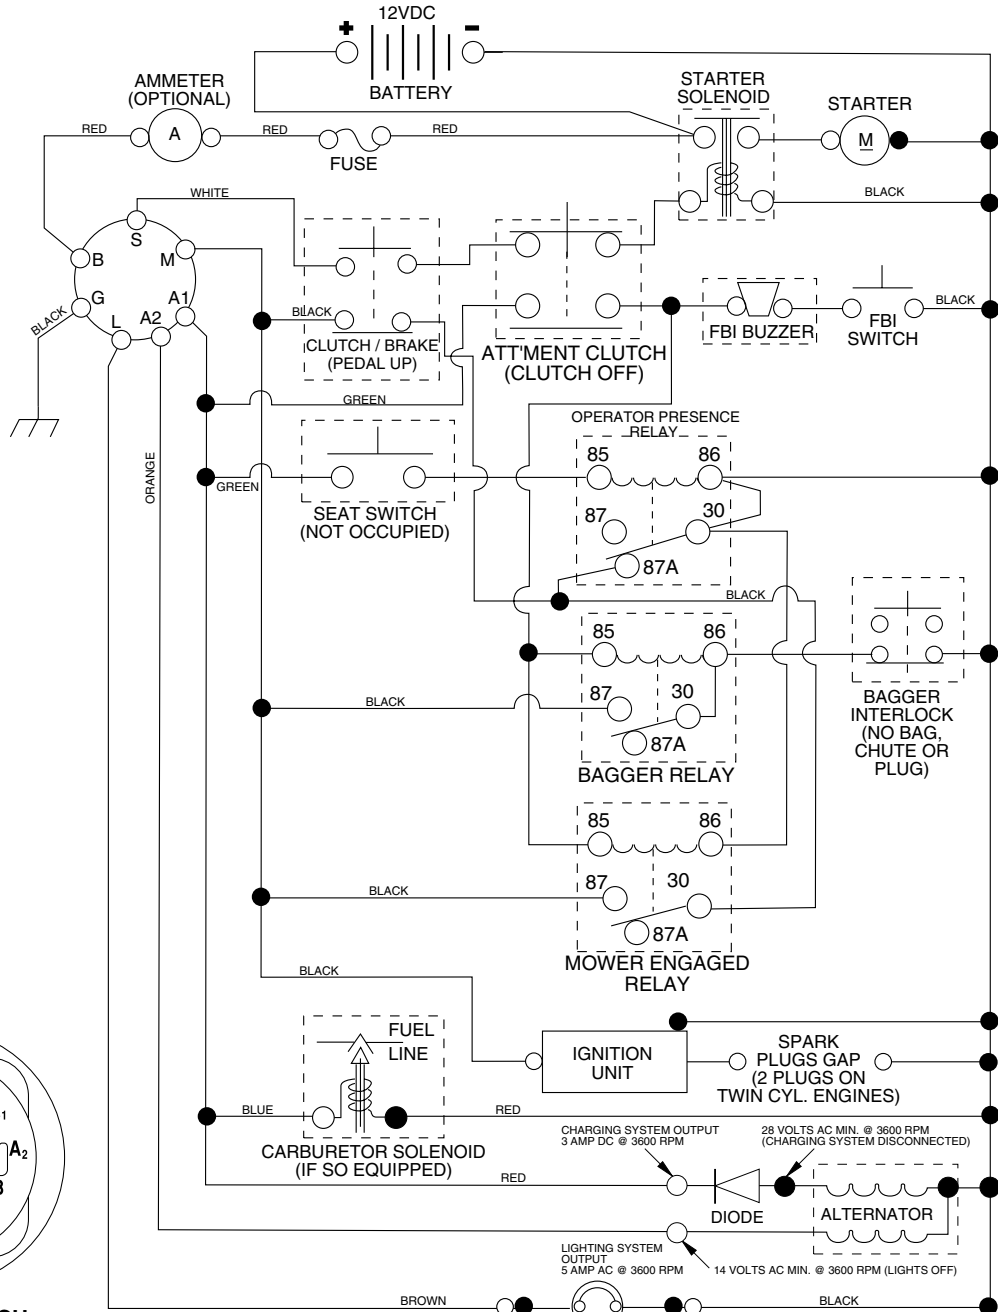

# **ILLUSTRATED PARTS BREAKDOWN**

**McCULLOCH**

**12.5 HP, 36" MOWER DECK**

**LAWN TRACTOR**

**MODEL NUMBER 125CRD (M125CRDC)**

**954 12 00-37**

# TRACTOR- -MODEL NO. 125CRD (M125CRDC) PRODUCT NO. 954 12 00-37 SCHEMATIC

### IGNITION SWITCH

POSITION	CIRCUIT	"MAKE"
OFF	M+G+A1	NONE
RUN/LIGHT	B+A1	A2+L
RUN	B+A1	NONE
START	B + S + A1	NONE

**WIRING INSULATED CLIPS**  
NOTE: IF WIRING INSULATED CLIPS WERE REMOVED FOR SERVICING OF UNIT, THEY SHOULD BE REPLACED TO PROPERLY SECURE YOUR WIRING.

# REPAIR PARTS

TRACTOR- -MODEL NO. 125CRD (M125CRDC) PRODUCT NO. 954 12 00-37  
ELECTRICAL

KEY NO.	PART NO.	DESCRIPTION
1	532144925	Battery 12 Volt 25 AMP Wet
2	874760412	Bolt Hex Hd 1/4-20 Unc X 3/4
16	532153664	Switch Interlock Push-In
21	532166181	Harness Asm Light W/4152J
22	532004152	Bulb Light #1156
24	532124780	Cable Starter 6Ga 11" Red
25	532165987	Cable Battery Crd 56" Red
26	532166180	Fuse 15 Amp
27	873510400	Nut Keps Hex 1/4-20 Unc
28	532127725	Cable Ground 6Ga 18" Black
29	532160784	Switch Plunger Normal Op Olive
30	532175566	Switch Ignition
33	532140401	Key Ign
40	532170164	Harness Ign
41	871110408	Bolt Flk Fin Hex 1/4-20 Unc X 1/2
42	532131563	Cover Terminal Red
43	532175141	Solenoid
48	532140844	Adapter Ammeter Rectangular
52	532141940	Protection Wire Loop
58	532169419	Buzzer Crd
59	532166299	Switch FBI CRD
65	817211008	Screw Slftp #10-16 x 1/2 Ty-Ab
66	817490608	Screw Thdrol 3/8-16 x 1/2 Ty-Tt
81	532109748	Relay Asm