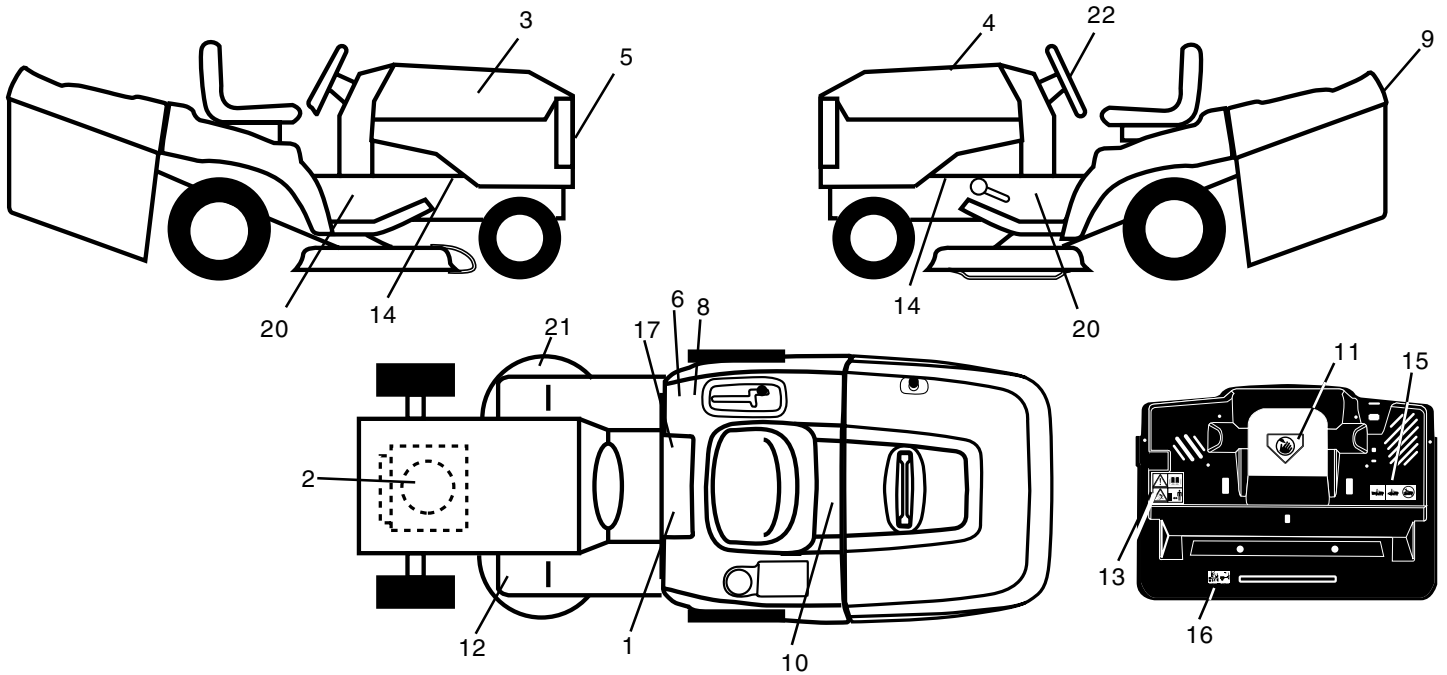

REPAIR PARTS

TRACTOR- -MODEL NO. 125CRD (M125CRDC) PRODUCT NO. 954 12 00-37
DECALS

KEY NO.	PART NO.	DESCRIPTION
1	532145498	Decal Read Owner's Manual Sym
2	532170839	Decal Hp Engine
3	532167151	Decal Hood Rh
4	532167152	Decal Hood Lh
5	532140986	Decal Grille
6	532126187	Decal 100 DBA
8	532145437	Decal Europe Stand Ce
9	532140987	Decal Fender Logo
10	532145005	Decal Bat Dan/Poi P/L Sym Wpn
11	532145494	Decal Mower Cut Finger Symbol
12	532159737	Decal Brake/Clutch Symbol Lt
13	532166959	Decal Warn Back Plate CRD

KEY NO.	PART NO.	DESCRIPTION
14	532159736	Decal Chassis Hot Muffler
15	532166961	Decal Oper Bag Presence CRD
16	532162598	Decal Drawbar Load Limit
17	532140837	Decal Saddle Brake Parking
20	532137588	Decal Chassis Turbo
21	532166286	Decal Deck Sch 92 CRD
22	532146998	Decal Insert Steering Wheel
—	532138311	Decal Lift Handle
—	532171237	Pad Footrest
—	532175727	Manual Operator's (Euro)
—	532175728	Manual Operator's (Scand)