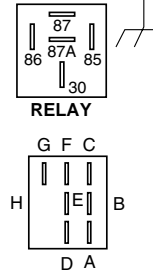

TRACTOR- -MODEL NO. 125CRD (M125CRDC) PRODUCT NO. 954 12 00-37 SCHEMATIC

IGNITION SWITCH

POSITION	CIRCUIT	"MAKE"
OFF	M+G+A1	NONE
RUN/LIGHT	B+A1	A2+L
RUN	B+A1	NONE
START	B + S + A1	NONE

WIRING INSULATED CLIPS
NOTE: IF WIRING INSULATED CLIPS WERE REMOVED FOR SERVICING OF UNIT, THEY SHOULD BE REPLACED TO PROPERLY SECURE YOUR WIRING.

PTO SWITCH

POSITION	CIRCUIT
OFF	C + G, B + H
ON	C + F, B + E, A + D

HEADLIGHTS

NOTE
YOUR TRACTOR IS EQUIPPED WITH A SPECIAL ALTERNATOR SYSTEM. THE LIGHTS ARE NOT CONNECTED TO THE BATTERY, BUT HAVE THEIR OWN ELECTRICAL SOURCE. BECAUSE OF THIS, THE BRIGHTNESS OF THE LIGHTS WILL CHANGE WITH ENGINE SPEED. AT IDLE THE LIGHTS WILL DIM. AS THE ENGINE IS SPEEDED UP, THE LIGHTS WILL BECOME THEIR BRIGHTEST.