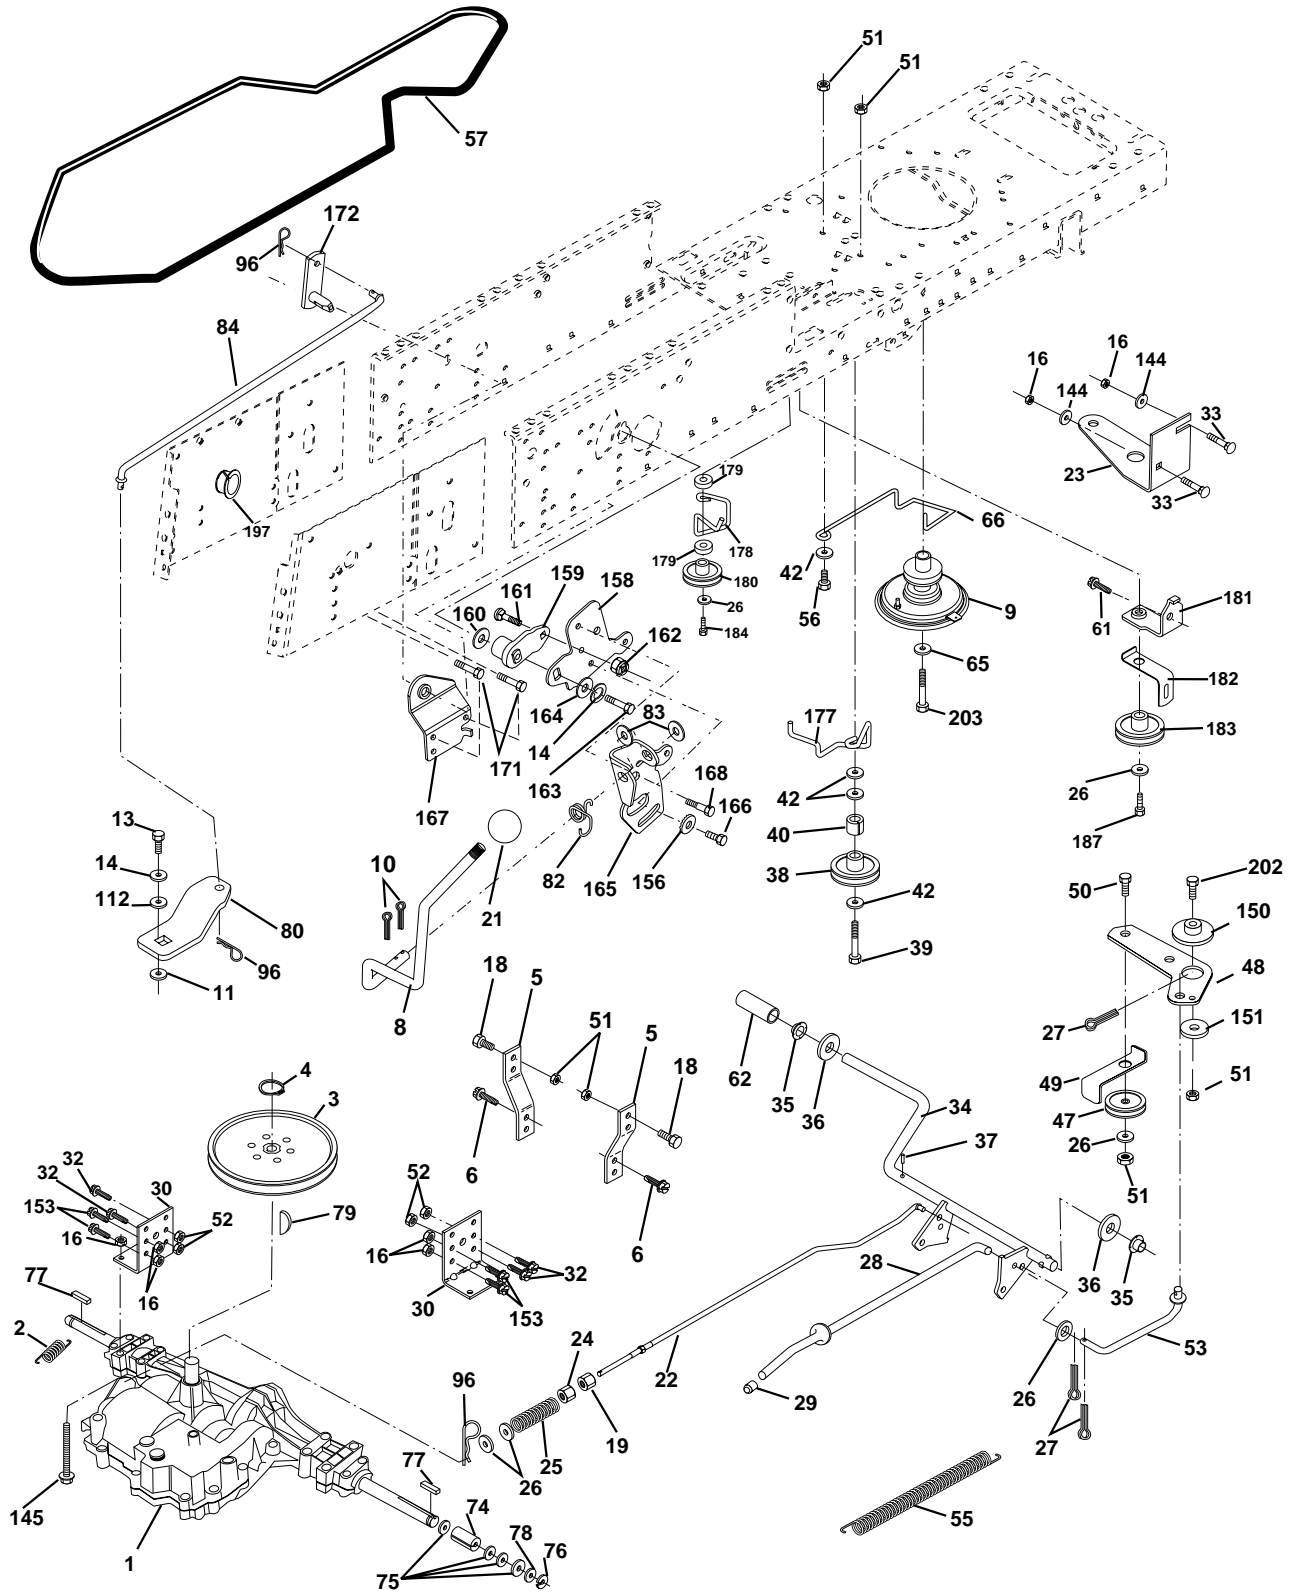

REPAIR PARTS

TRACTOR- -MODEL NO. 125CRD (M125CRDC) PRODUCT NO. 954 12 00-37
DRIVE

REPAIR PARTS

TRACTOR- -MODEL NO. 125CRD (M125CRDC) PRODUCT NO. 954 12 00-37 DRIVE

KEY NO.	PART NO.	DESCRIPTION	KEY NO.	PART NO.	DESCRIPTION
1	-----	Transaxle Peerless 206-546 Order parts from transaxle manufacturer	65	810040700	Washer
2	532146682	Spring Brake Return	66	532154778	Keeper, Belt Engine F-Proof
3	532165999	Pulley Transaxle	74	532137057	Spacer Axle
4	812000028	Ring Retainer #5100-62	75	532121749	Washer 25/32 x 1-1/4 x 16 Ga.
5	532121520	Strap torque 30 degrees	76	812000001	Ring, E
8	532165619	Rod Shift Fender Adjust Lt	77	532123583	Key, Square
9	532170163	Clutch Asm Noram	78	532121748	Washer 25/32 x 1-5/8 x 16 Ga.
10	876020416	Pin, Cotter 1/8 x 1	79	532125096	Key Woodruff
11	532105701	Washer Plate Shf .3888 sq hole	80	532145090	Arm Shift PMST 20" Tires
13	874550412	Bolt 1/4-28 Unf Gr 8 w/patch	82	532123782	Spring, Torsion
14	810040400	Washer, Lock Hvy Helical	83	819171216	Washer 17/32 x 3/4 x 16 Ga.
16	873800500	Nut, Lock Hex w/Ins 5/16-18 UNC	84	532165621	Link Shift CRD Pmst 18" Tires
18	874780616	Bolt Hex 3/8-16 UNC x 1 Gr.5	96	532124788	Spring, Retainer 1"
19	873800600	Nut, Lock Hex w/Wsh 3/8-16 UNC	112	819091210	Washer 9/32 x 3/4 x 10 Ga.
21	532106933	Knob Round 1/2-13 Unc Blk	144	819111016	Washer 11/32 x 5/8 x 16 Ga.
22	532165811	Rod, Brake CRD 0650	145	874490540	Bolt Hex FGHD 5/16-18 x Gr 5
23	532170017	Bracket Clutch Noram	150	532165850	Bushing, Bellcrank Grnd Dr
24	873350600	Nut	151	819133210	Washer 13/32 x 2 x 10 Ga.
25	532106888	Spring, Rod, Brake	153	874760516	Bolt Hex Hd 5/16-18 Unc x 1
26	819131316	Washer 13/32 x 13/16 x 16 Ga.	156	532166002	Washer Srred 5/16 ID x 1.125
27	876020412	Pin, Cotter 1/8 x 3/4	158	532165589	Bracket Shift Mount
28	532145204	Rod, Parking Brake	159	532165494	Hub Tapered Flange Shift Lt
29	532071673	Cap, Parking Brake	160	819292016	Washer 29/32 x 1-1/4 x 16 Ga
30	532174973	Bracket, Mfg. Transaxle	161	872140406	Bolt Rdhd Sqnk 1/4-20 x 3/4 Gr 5
32	874760512	Bolt Hex 5/16-18 UNC x 3/4	162	873680400	Nut Crownlock 1/4-20 Unc
33	872140506	Bolt Rdhd Sqnk 5/16-18 Unc x 3/4	163	874780416	Bolt Hex Fin 1/4-20 Unc x 1 Gr 5
34	532165496	Shaft, Asm Pedal Foot CRD	164	819091010	Washer 5/8 x .281 x 10 Ga.
35	532120183	Bearing, Nylon	165	532165623	Bracket Pivot Lever
36	819211616	Washer 21/32 x 1 x 16 Ga.	166	532166880	Screw 5/16-18 x 5/8
37	532124963	Pin, Roll 3/16 x 1"	167	532165588	Bracket Support Shift CRD
38	532165936	Pulley, Flat	168	532165492	Bolt Shoulder 5/16-18 x .561
39	874760644	bolt Fin Hex 3/8-16 unc x 2-3/4	171	817490608	Screw Thdrol 3/8-16 x 1/2 Ty-Tt
40	532124965	Spacer, Split 395 x 59 Bzp	172	532165635	Shaft Asm Shift Front CRD PMST
42	819131312	Washer 13/32 x 13/16 x 12 Ga.	177	532165932	Keeper Flat Idler 3.06" CRD
47	532127783	Pulley, Idler, V Groove Plasic	178	532165933	Keeper Belt Idler 1.88" CRD
48	532154407	Bellcrank Clutch Grnd Drv	179	532120958	Washer Sintered
49	532123205	Retainer, Belt Style Spring	180	532165630	Pulley Flat Composite 3.06"
50	874760624	Bolt Hex Hd 3/8-16 UNC x 1-1/2	181	532165797	Bracket Idler Ground Drive CRD
51	873680600	Nut, Crownlock 3/8-16 UNC	182	532165634	Keeper Belt 2.5" Od V-Idler CRD
52	873680500	Nut Crownlock 5/16-18	183	532165626	Pulley V-Idler 2.50" Od CRD
53	532105710	Link, Clutch 7.66	184	817490644	Screw Hexwsh Thdrol 3/8-16 x 2-3/4
55	532105709	Spring, Return, Clutch	187	817490620	Screw Thdrol 3/8-16 x 1-1/4
56	874760620	Bolt, Hex 3/8-16 UNC x 1-1/4	202	872110612	Bolt Carr Sh 3/8-16 x 1-1/2 Gr. 5
57	532165631	V-Belt Kev PMST CRD	203	871170780	Bolt Hex 7/16-20 x 5
61	817060612	Screw, 3/8-16 x 3/4			
62	532124872	Cover, Pedal			

NOTE: All component dimensions given in U.S. inches
1 inch = 25.4 mm