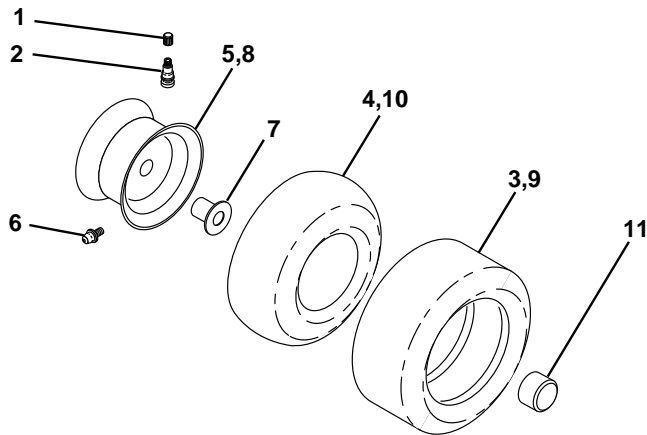

**NOTE:** All component dimensions given in U.S. inches.  
1 inch = 25.4 mm

# REPAIR PARTS

TRACTOR- -MODEL NO. 125CRD (M125CRDC) PRODUCT NO. 954 12 00-37  
DECALS

KEY NO.	PART NO.	DESCRIPTION
1	532145498	Decal Read Owner's Manual Sym
2	532170839	Decal Hp Engine
3	532167151	Decal Hood Rh
4	532167152	Decal Hood Lh
5	532140986	Decal Grille
6	532126187	Decal 100 DBA
8	532145437	Decal Europe Stand Ce
9	532140987	Decal Fender Logo
10	532145005	Decal Bat Dan/Poi P/L Sym Wpn
11	532145494	Decal Mower Cut Finger Symbol
12	532159737	Decal Brake/Clutch Symbol Lt
13	532166959	Decal Warn Back Plate CRD

## WHEELS & TIRES

KEY NO.	PART NO.	DESCRIPTION
1	532059192	Cap Value Tire
2	532065139	Stem Value
3	532106222	Tire F Ts 15 X 6 0 - 6 Service
4	532059904	Tube Inner Front #35060
5	532125121	Rim Asm 6"front Service
6	532124957	Fitting Grease
7	532124959	Bearing Flange
8	532125122	Rim Asm 8"rear Service
9	532124635	Tire R Ts 18 x 8.5-8 Service
10	532124926	Tube Rear 9 5 X 8 Service
11	532175039	Cap Axle Blk 1 50 X 1 00
--	532144334	Sealant, Tire (10 oz. tube)