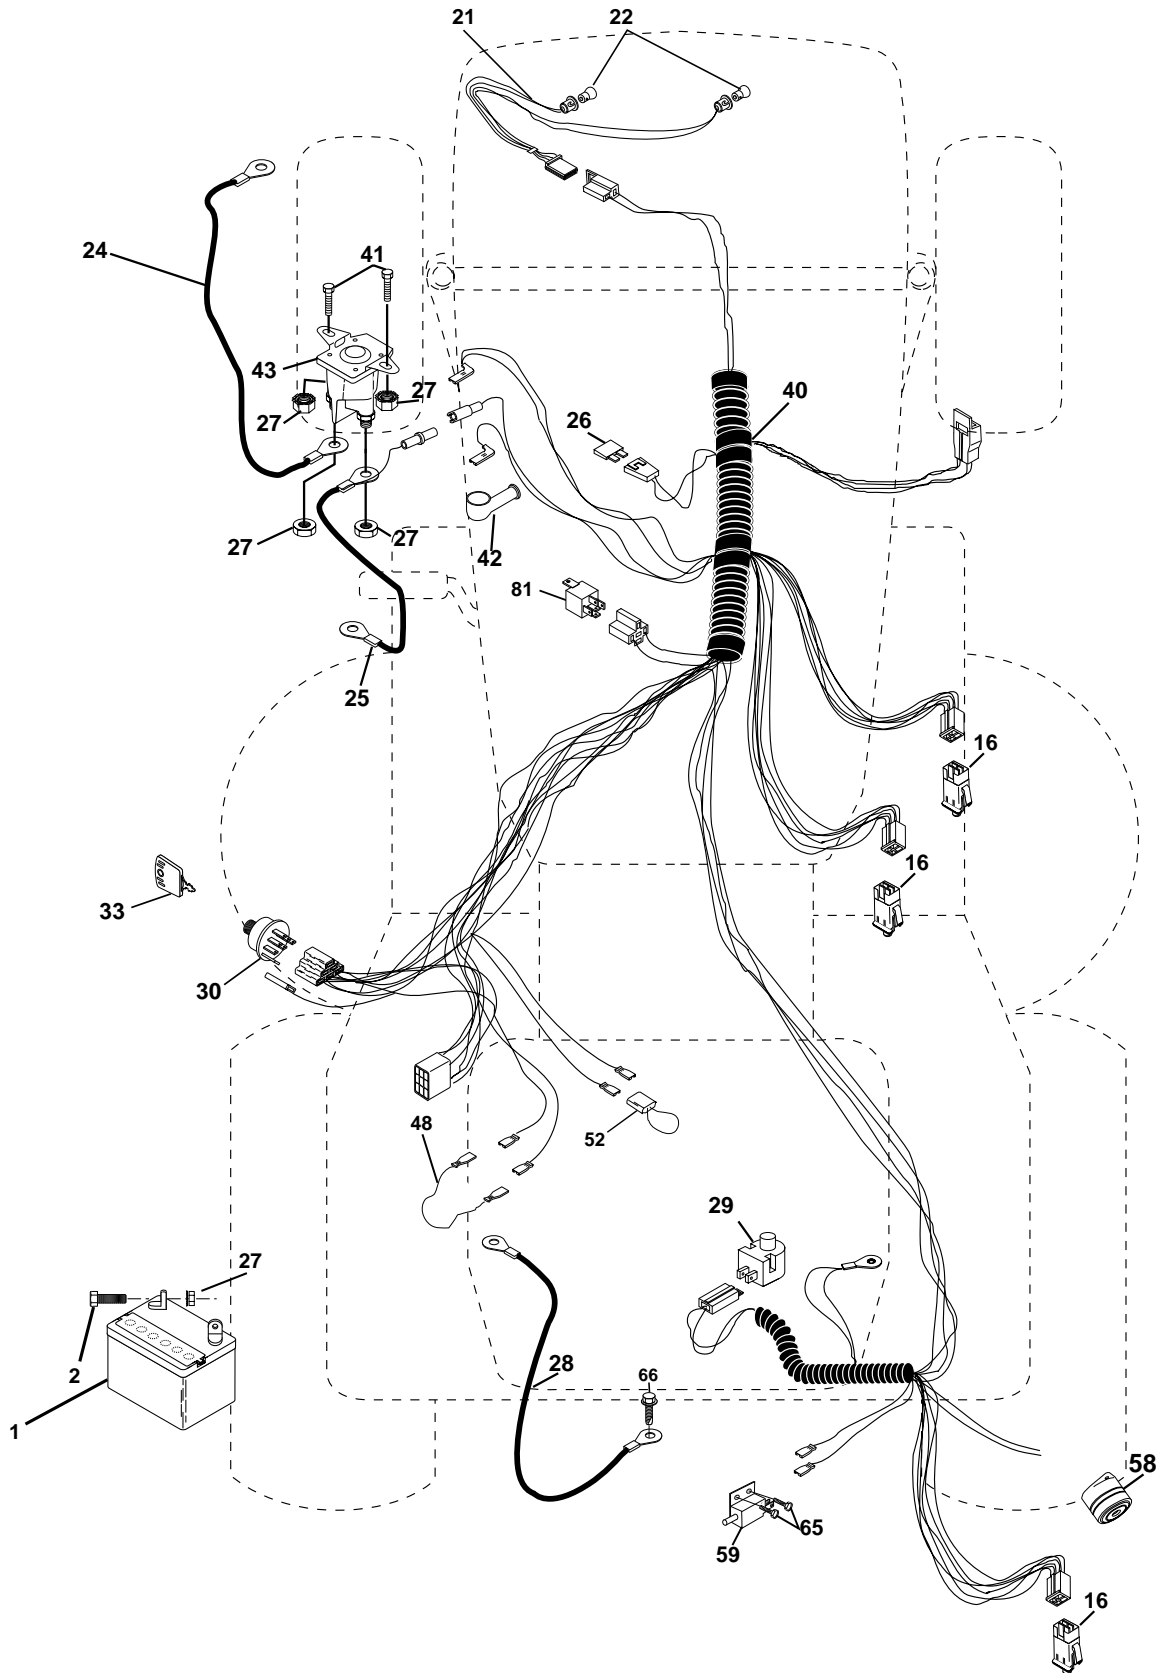

# TRACTOR- -MODEL NO. 125CRD (M125CRDC) PRODUCT NO. 954 12 00-37 SCHEMATIC

### PTO SWITCH

POSITION	CIRCUIT
OFF	C + G, B + H
ON	C + F, B + E, A + D

# REPAIR PARTS

TRACTOR- -MODEL NO. 125CRD (M125CRDC) PRODUCT NO. 954 12 00-37  
ELECTRICAL

# REPAIR PARTS

TRACTOR- -MODEL NO. 125CRD (M125CRDC) PRODUCT NO. 954 12 00-37  
ELECTRICAL

KEY NO.	PART NO.	DESCRIPTION
1	532144925	Battery 12 Volt 25 AMP Wet
2	874760412	Bolt Hex Hd 1/4-20 Unc X 3/4
16	532153664	Switch Interlock Push-In
21	532166181	Harness Asm Light W/4152J
22	532004152	Bulb Light #1156
24	532124780	Cable Starter 6Ga 11" Red
25	532165987	Cable Battery Crd 56" Red
26	532166180	Fuse 15 Amp
27	873510400	Nut Keps Hex 1/4-20 Unc
28	532127725	Cable Ground 6Ga 18" Black
29	532160784	Switch Plunger Normal Op Olive
30	532175566	Switch Ignition
33	532140401	Key Ign
40	532170164	Harness Ign
41	871110408	Bolt Flk Fin Hex 1/4-20 Unc X 1/2
42	532131563	Cover Terminal Red
43	532175141	Solenoid
48	532140844	Adapter Ammeter Rectangular
52	532141940	Protection Wire Loop
58	532169419	Buzzer Crd
59	532166299	Switch FBI CRD
65	817211008	Screw Slftp #10-16 x 1/2 Ty-Ab
66	817490608	Screw Thdrol 3/8-16 x 1/2 Ty-Tt
81	532109748	Relay Asm