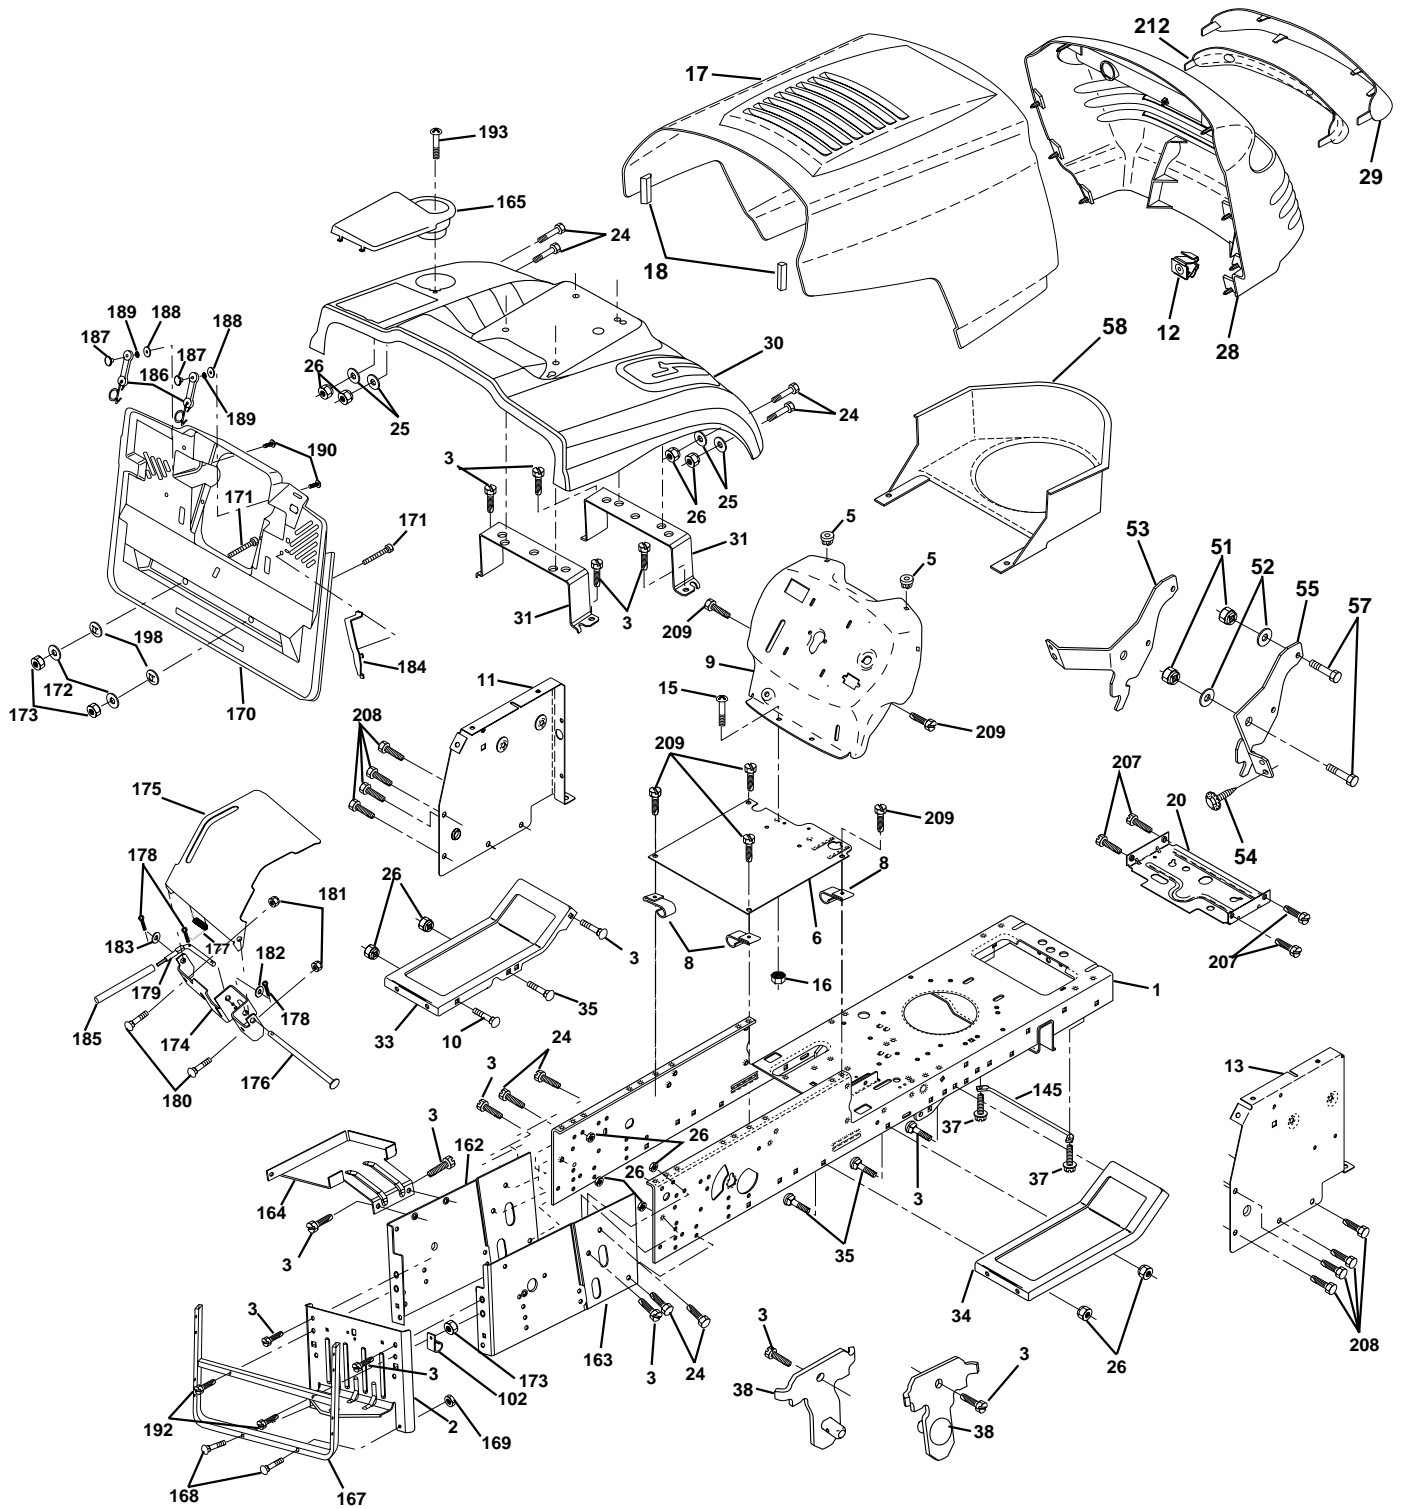

REPAIR PARTS

TRACTOR- -MODEL NO. 125CRD (M125CRDC) PRODUCT NO. 954 12 00-37
CHASSIS

REPAIR PARTS

TRACTOR- -MODEL NO. 125CRD (M125CRDC) PRODUCT NO. 954 12 00-37 CHASSIS

KEY NO.	PART NO.	DESCRIPTION	KEY NO.	PART NO.	DESCRIPTION
1	532169831	Chassis	162	532170256	Bracket Exten Chassis Lh CRD
2	532165606	Drawbar	163	532165673	Bracket Exten Chassis Rh CRD
3	817060612	Screw 3/8-16 x 3/4	164	532165605	Support Battery CRD
5	532155272	BumperHood/Dash	165	532168407	Cover Battery CRD Lt
6	532155923	Saddle	167	532165779	Support Asm. Backplate WLDMNT
8	532126471	Clip Insulator 13/32 Mtg. Hole	168	872050412	Bolt, RDHD SHT NK 1/4-20 x 1-1/2
9	532172243	Dash	169	532123976	Nut, Lock 1/4 LGE FLG Gr. 5 Zinc
10	872140608	Bolt, Carriage 3/8-16 x 3/4	170	532175264	Backplate Asm CRD
11	532155927	Panel, Dash, L.H.	171	874520640	Bolt, Fin Hex 3/8-16 x 2-1/2 Gr. 5
12	532145660	Clip Tinnerman Grille P/L	172	819132016	Washer 13/32 x 1-1/4 x 16 Ga.
13	532173025	Panel, Asm. Dash R.H.	173	873510600	Nut, Keps Hex 3/8-16 UNC
15	874180512	Screw, Machine, Truss Head 5/16-18 UNC x 3/4	174	532165939	Bracket Switch FBI CRD
16	873510500	Nut	175	532166212	Guard Door Rear CRD
17	532160382	Hood Assembly	176	532128600	Pin Hinge Pivot
18	532126938	BumperHood	177	532132796	Spring Bagger Top LH Black
20	532156437	Plate Mtg. Battery/Fuel Tank	178	876020312	Pin Cotter 3/32 x 3/4 Cad Zinc
24	874780616	Bolt	179	532165942	Rod Pivot FBI CRD
25	819131312	Washer 13/32 x 13/16 x 12 Gauge	180	874760516	Bolt Hex HD 5/16-18 UNC x 1
26	873800600	Nut	181	873680500	Nut Crownlock 5/16-18
28	532143499	Grille / Lens Asm	182	532138200	Washer .385 x .625 x 11 Ga.
29	532168154	Lens, Grille	183	819131316	Washer 13/32 x 13/16 x 16 Ga.
30	532168791	Fender	184	532174662	Bracket Actuator Bagger CRD
31	532165156	Bracket, Fender Support	185	532165940	Tube Lever Switch FBI CRD
33	532147203	Footrest, L.H.	186	532160793	Latch Asm Mulch/Bagger
34	532147202	Footrest, R.H.	187	532125004	Nut Weld
35	872110606	Bolt	188	819061216	Washer #10
37	817490508	Screw Thdrol 5/16-18 x 1/2 TYT	189	810071000	Washer Lock #10
38	532169834	Bracket Asm Pivot Mower Rear	190	871081010	Screw Pan Hd Phillip 10-24 x 5/8
51	873800400	Nut Lock w/Insert 1/4-20 UNC	192	817490624	Screw 3/8-16 x .75
52	819091416	Washer 9/32 x 7/8 x 16 Ga.	193	817070412	Screw Truss 1/4-20 x 3/4
53	532144697	Bracket Grille L.H.	198	532168937	Nut Push
54	532161464	Screw Hex Wshd 8-18 x 7/8	207	817670508	Screw Thdrol 5/16-18 x 1/2
55	532144696	Bracket Grille R.H.	208	817670608	Screw Thdrol 3/8-16 x 1/2
57	874780412	Bolt Fin Hex 1/4-20 UNC x 3/4	209	817000612	Screw Hexwsh Thdr 3/8-16 x 3/4
58	532150127	Duct Air Engine PI/Lt	212	532156229	Insert Lens Reflect
102	532124996	Clip Fuel Line 13/32 Mtg	--	532005479	Plug, Button
145	532156524	Rod Pivot Chassis/Hood			

NOTE: All component dimensions given in U.S. inches.
1 inch = 25.4 mm.