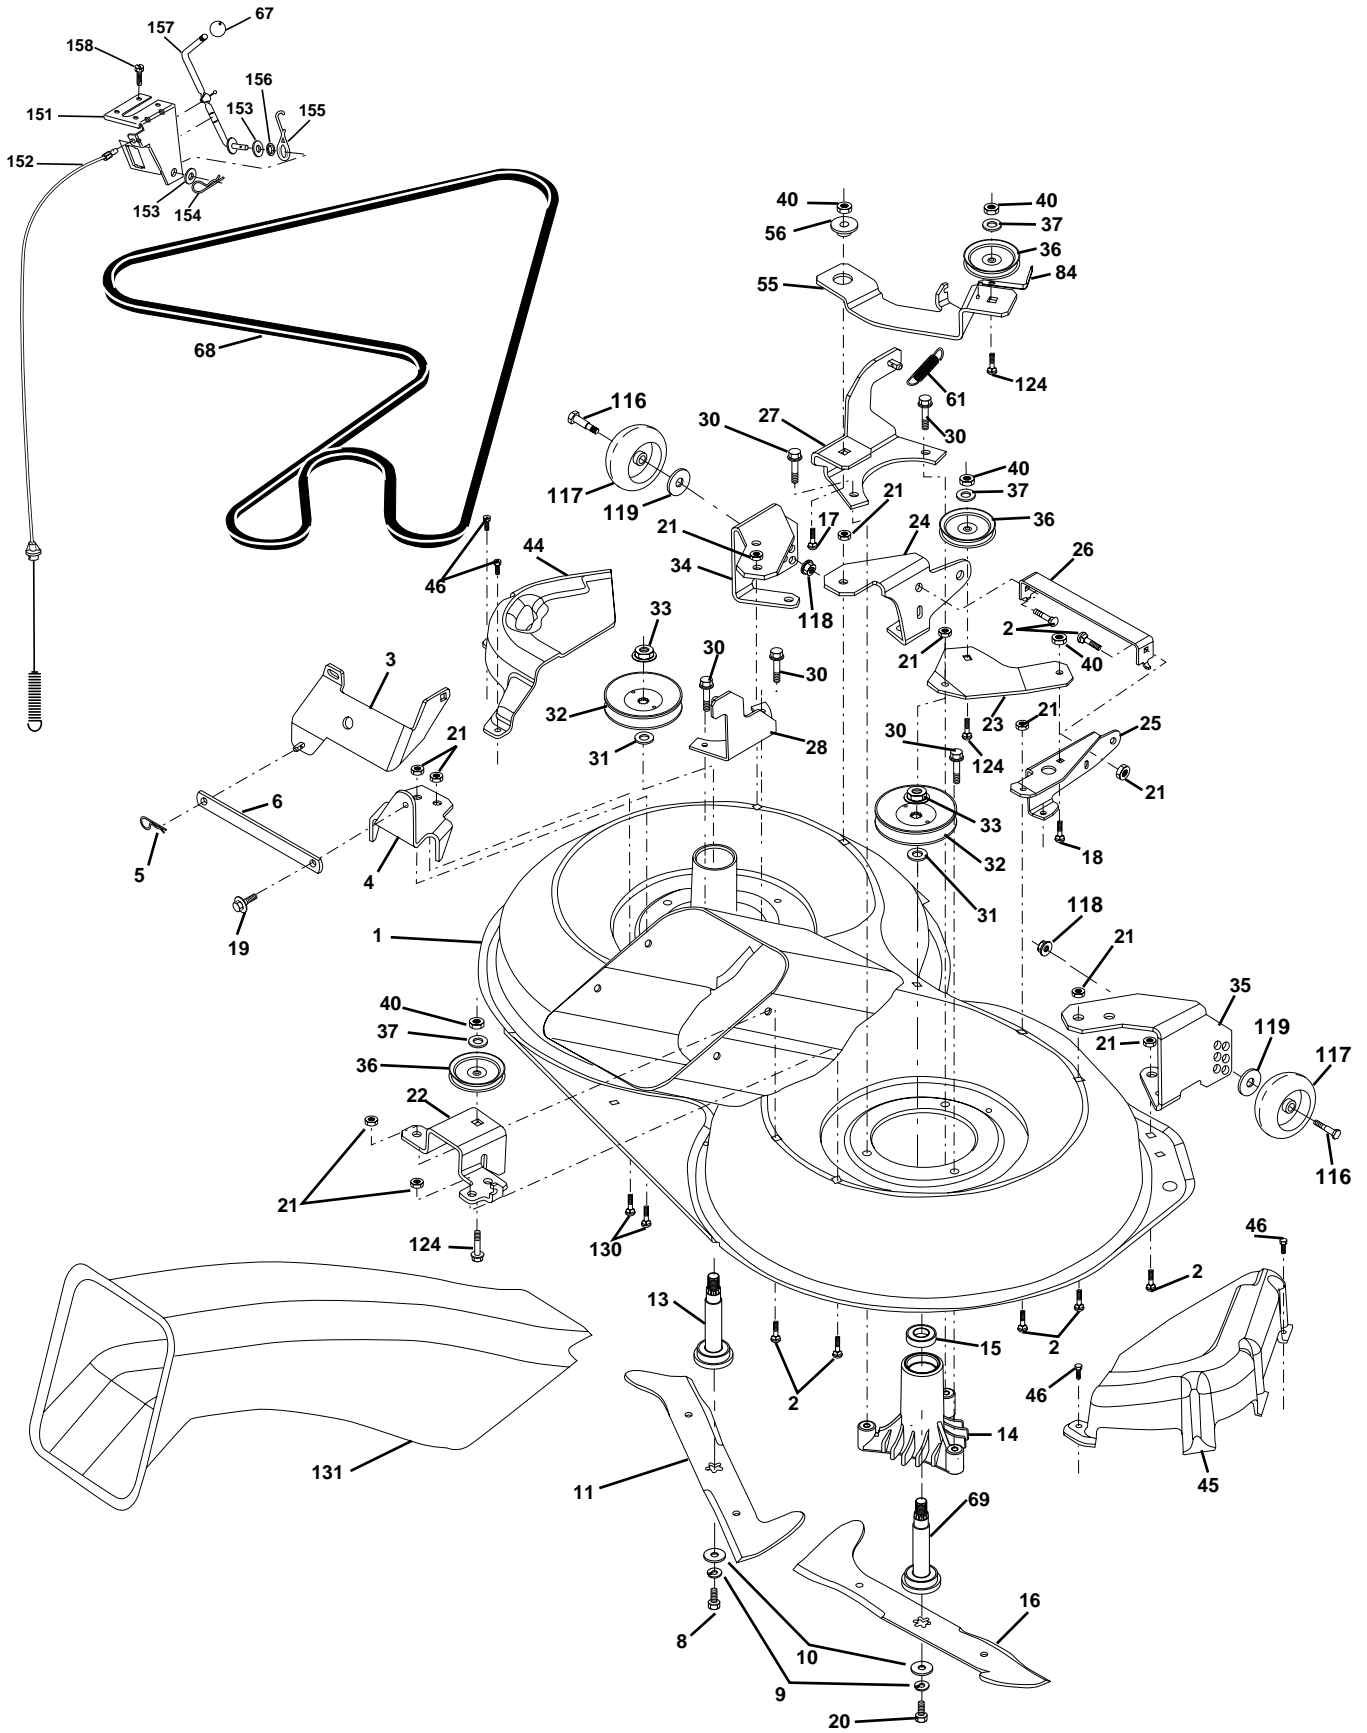

REPAIR PARTS

TRACTOR- -MODEL NO. 125CRD (M125CRDC) PRODUCT NO. 954 12 00-37
MOWER

REPAIR PARTS

TRACTOR- -MODEL NO. 125CRD (M125CRDC) PRODUCT NO. 954 12 00-37
MOWER

KEY NO.	PART NO.	DESCRIPTION	KEY NO.	PART NO.	DESCRIPTION
1	532165552	Housing Asm. Mower 92 CRD	37	819131316	Washer 11/32 x 13/16 x 16 Ga
2	872140506	Bolt Rdhd Sqnk 5/16-18 Unc x 3/4	40	873680600	Nut Crownlock 3/8-16 Unc
3	532165569	Bracket Asm. S-Bar Chass 92 CRD	44	532165724	Cover Mandrel Lh 92 CRD
4	532165558	Bracket Bar Sway Deck 92 CRD	45	532165556	Cover Mandrel Rh 92 CRD
5	532124670	Retainer Spring	46	532137729	Screw Thd Roll 1/4-20 x 5/8
6	532165557	Bar Sway 92 CRD	55	532165445	Arm Idler 92 CRD
8	532850857	Bolt 3/8-24 x 1.25 Gr8 Patched	56	532165723	Spacer Retainer Mower
9	810030600	Washer Lock Hvy 3/8 Unplated	61	532165945	Spring Tension Belt
10	532140296	Washer Hard Blade Mower vented	67	532106932	Knob Rd 3/8-16 Plstc Thds Blk
11	532170037	Blade 3-1 Lh 92 CRD	68	532165555	Hex-Belt 92 Mower 105AA
12	532129895	Bearing Ball #6204 (Mandrel)	69	532165482	Shaft Asm W/Lwr Brg Rh Thd CRD
13	532137645	Shaft Asm. W/Lower Bearing	84	532156085	Keeper Belt Idler
14	532128774	Housing Mandrel Vented (Machd)	116	532137644	Bolt Shoulder
15	532110485	Bearing Ball Mandrel	117	532133957	Wheel Gage Donut Wide
16	532170038	Blade 3-1 Rh 92 CRD	118	873930600	Nut Centerlock 3/8-16 Unc
17	872140610	Bolt Carriage 3/8-16 x 1-1/4	119	819121414	Washer 3/8 x 7/8 x 14 Ga.
18	872110608	Bolt Rdhd Sqnk 3/8-16 x 1 Gr5	124	872110612	Bolt Carr Sh 3/8-16 x 1-1/2 Gr5
19	532132827	Bolt Shoulder 5/16-18 Thd Form	128	532153390	Washer Felt
20	532165484	Bolt 3/8-24 x 1.25 Gr8 Ptch Lhthd	130	872110506	Bolt Rdhdsqnk 5/16-18 Unc x 3/4
21	873680500	Nut Crown Lock 5/16-18	131	532165661	Chute Bagger CRD 92cm
22	532165243	Bracket Idler Sprt RR 92 CRD	151	532169670	Bracket Clutch Cable
23	532165446	Bracket Idler Sprt RF 92 CRD	152	532170300	Cable Clutch CRD Service
24	532165242	Bracket Suspension LF 92 CRD	153	532169674	Washer Flat 3/8" Type B
25	532165244	Bracket Suspension RF 92 CRD	154	532169675	Spring Retainer
26	532165237	Brace Support Susp Frt CRD	155	532169671	Spring Retainer Lvr Cltch Cab
27	532165568	Bracket Asm. Susp RR 92 CRD	156	532169672	Spacer Clutch Cable
28	532165567	Bracket Asm. Susp LR 92 CRD	157	532169669	Rod Clutch Cable 3/8"
30	532157722	Screw Thd Rolling Washer Head	158	817720410	Screw Hex Thdcut 1/4-20 x 5/8
31	532129963	Washer Spacer Mower Vented	-	532130794	Mandrel Asm Service
32	532153531	Mandrel Pulleys 36 & 46	-	532165579	Mandrel Asm CRD Lh Threads SVC
33	532137266	Nut Flg Top Lock Cntr B 9/16	-	532173549	Deck Mower Complete
34	532165239	Bracket Gauge Wheel Lf 92 CRD			
35	532165238	Bracket Gauge Wheel Rf 92 CRD			
36	532146763	Pulley Idler V-Groove Dim 4.25			

NOTE: All component dimensions given in U.S. inches
1 inch = 25.4 mm