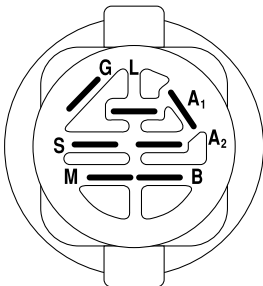

TRACTOR- -MODEL NO. 125CRD (M125CRDC) PRODUCT NO. 954 12 00-37 SCHEMATIC

IGNITION SWITCH

POSITION	CIRCUIT	"MAKE"
OFF	M+G+A1	NONE
RUN/LIGHT	B+A1	A2+L
RUN	B+A1	NONE
START	B + S + A1	NONE

WIRING INSULATED CLIPS
NOTE: IF WIRING INSULATED CLIPS WERE REMOVED FOR SERVICING OF UNIT, THEY SHOULD BE REPLACED TO PROPERLY SECURE YOUR WIRING.

PTO SWITCH

POSITION	CIRCUIT
OFF	C + G, B + H
ON	C + F, B + E, A + D

HEADLIGHTS

NOTE
YOUR TRACTOR IS EQUIPPED WITH A SPECIAL ALTERNATOR SYSTEM. THE LIGHTS ARE NOT CONNECTED TO THE BATTERY, BUT HAVE THEIR OWN ELECTRICAL SOURCE. BECAUSE OF THIS, THE BRIGHTNESS OF THE LIGHTS WILL CHANGE WITH ENGINE SPEED. AT IDLE THE LIGHTS WILL DIM. AS THE ENGINE IS SPEEDED UP, THE LIGHTS WILL BECOME THEIR BRIGHTEST.