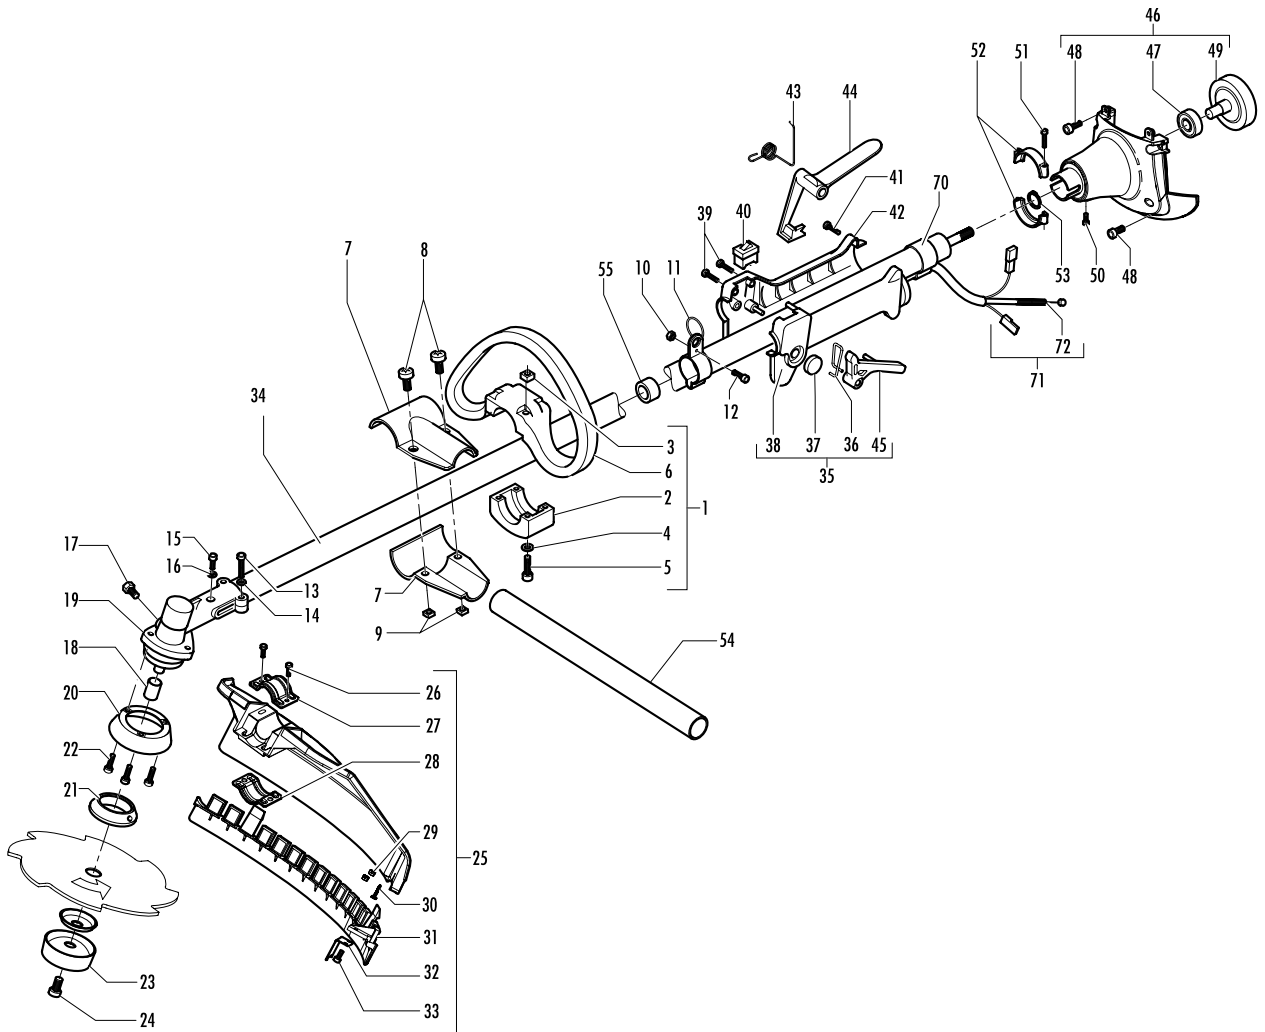

brand	MCCULLOCH

date	MAR/03	SHEET 3/4

Model	Prefix
ELITE 4230X	01

Product number
953900389

FIGURE 2