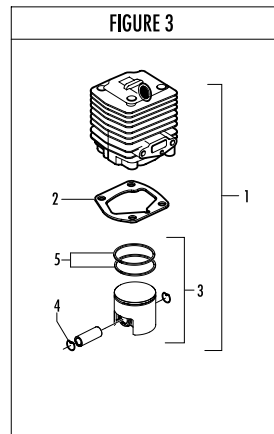

brand	MCCULLOCH

date	MAR/03	SHEET 1/4

Model	Prefix
ELITE 4230X	01

Product number
953900389

FIGURE 1