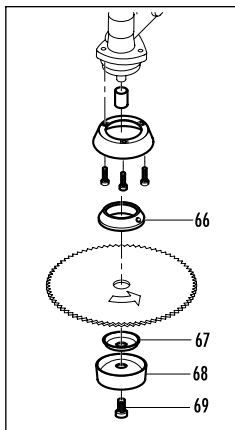

brand	MCCULLOCH

date	MAR/03	SHEET 3/4

Model	Prefix
ELITE 4230X	01

Product number
953900389

FIGURE 2