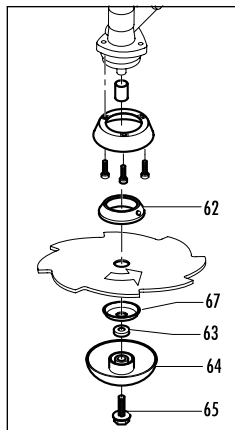

brand	MCCULLOCH

date	MAR/03	SHEET 3/4

Model	Prefix
ELITE 4230X	01

Product number
953900389

FIGURE 2