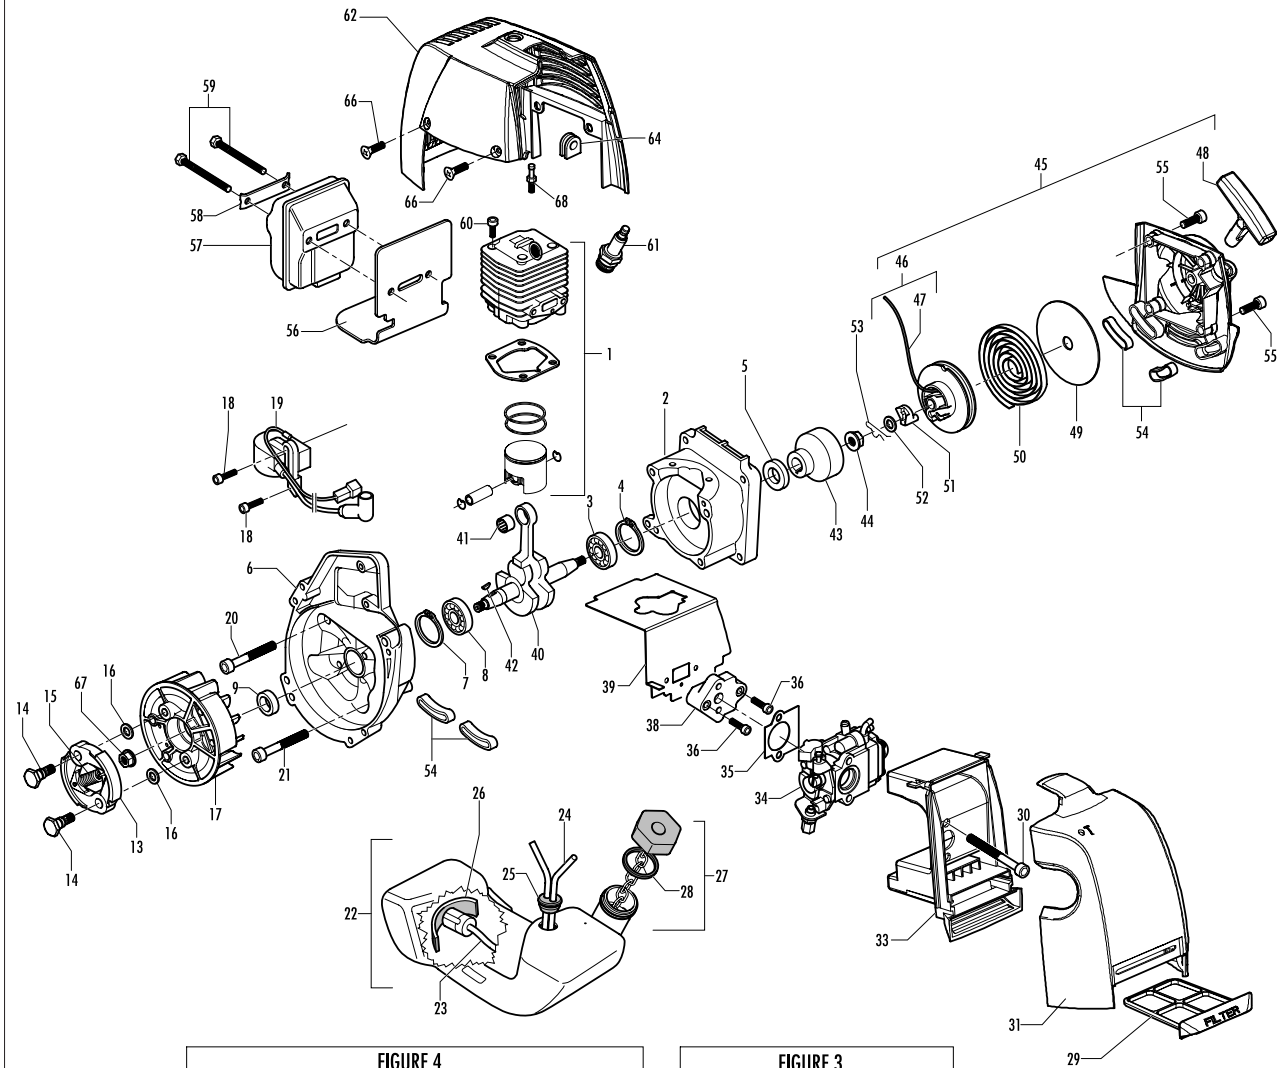

brand	MCCULLOCH

date	MAR/03	SHEET 1/4

Model	Prefix
ELITE 4230X	01

Product number
953900389

FIGURE 1