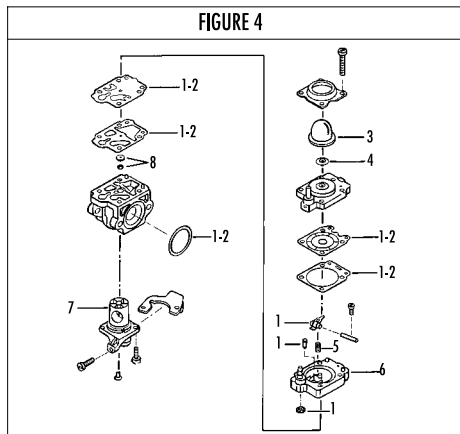

brand	MCCULLOCH

date	MAR/03	SHEET 1/4

Model	Prefix
ELITE 4230X	01

Product number
953900389

FIGURE 1