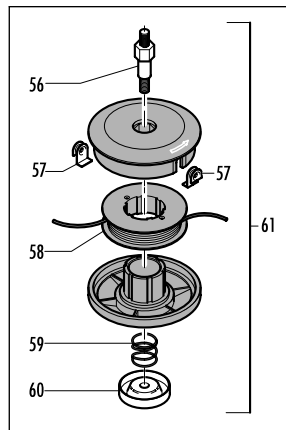

brand	MCCULLOCH

date	MAR/03	SHEET 3/4

Model	Prefix
ELITE 4230X	01

Product number
953900389

FIGURE 2