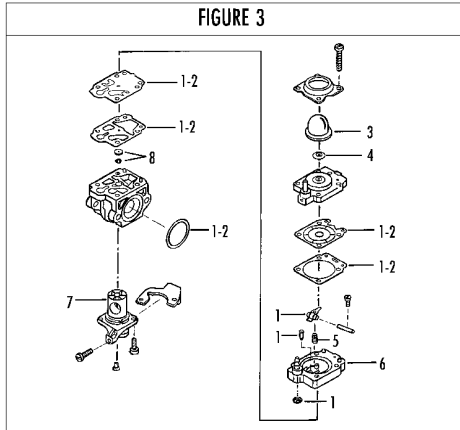

Number of Pages 1 of 5

Factory: IIQ - Valmadrera	Product Group: OP 93
Publication Number: EIPL2005_VP0502012	Petrol Portable
Publication Date: 30/05/05	Sub Group 9433

Service

FIGURE 1

FIGURE 3

FIGURE 2

Item	P/N McC	P/N ELX	Qty	DESCRIPTION
FIGURE 1				
C	1	FIGURE 2		
	2	247936	538247936	1 Carter kit (starter)
	3 •	235900	538235900	1 ball bearing 6002 15/32/9
	4 •	235899	538235899	1 seeger ring
C	5 •	228872	538228872	1 seal 13-32-5 (S7)
	6	247935	538247935	1 Carter kit (flywheel)
	7 •	235899	538235899	1 seeger ring
	8 •	235900	538235900	1 ball bearing 6002 15/32/9
C	9 •	228872	538228872	1 seal 13-32-5 (S7)
B	13	247937	538247937	1 clutch assy
	14 •	241296	538241296	2 clutch rod
C	15 •	241270	538241270	1 clutch spring elite
	16 •	236956	538236956	2 washer
	17	242673	538242673	1 flywheel
	18	235806	538235806	2 screw M5 X 20 TCE
C	19	242782	538242782	1 ignition coil
	20	235808	538235808	2 screw M5 X 50 TCE
	21	235804	538235804	2 screw M5x30
C	22	241541	538241541	1 tank mix ass.
B	23 •	229809	538229809	1 hose-fuel mm245
B	24 •	229743	538229743	1 hose fuel mm150
C	25 •	235675	538235675	1 fueltank grommet
A	26	240452	538240452	1 pick up fuel
B	27	242484	538242484	1 fuel cap assy
A	28 •	236564	538236564	1 cap gasket
B	29	242581	538242581	1 air filter
	30	235808	538235808	2 screw M5 X 50 TCE
	31	242580	538242580	1 air filter cover
	33	249136	538249136	1 box air filter
C	34	FIGURE 3		
A	35	241281	538241281	1 gasket
	36	235806	538235806	2 screw M5 X 20 TCE
C	38	241481	538241481	1 carb. Spacer
C	39	242857	538242857	1 gasket
	40	241266	538241266	1 crankshaft ass'y
C	41	235742	538235742	1 needle bearing
	43	242632	538242632	2 grommet fuel tank elite
	44	235218	538235218	1 nut M8
C	45	242806	538242806	1 starter assy
B	46 •	249163	538249163	1 pulley/rope
A	47 ••	227703	538227703	1 rope
	48 •	240884	538240884	1 starter-handle
	49 •	227467	538227467	1 shield spring
B	50 •	227300	538227300	1 spring rewind
	51 •	242786	538242786	1 seeger
	52 •	227470	538227470	1 washer
	53	242800	538242800	1 starter pawl ass'y
B	54 •	241781	538241781	2 pawl
B	55 •	241782	538241782	2 spring
	56 •	111088	538111088	2 snap ring
C	57	241432	538241432	1 muffler assy elite
	58 •	227236	538227236	1 clamp
	59 •	227274	538227274	2 screw M5X60
	60 •	227259	538227259	2 washer
A	61	92879	538092879	1 spark plug RDJ8J
	62	249420	538249420	1 engine cover