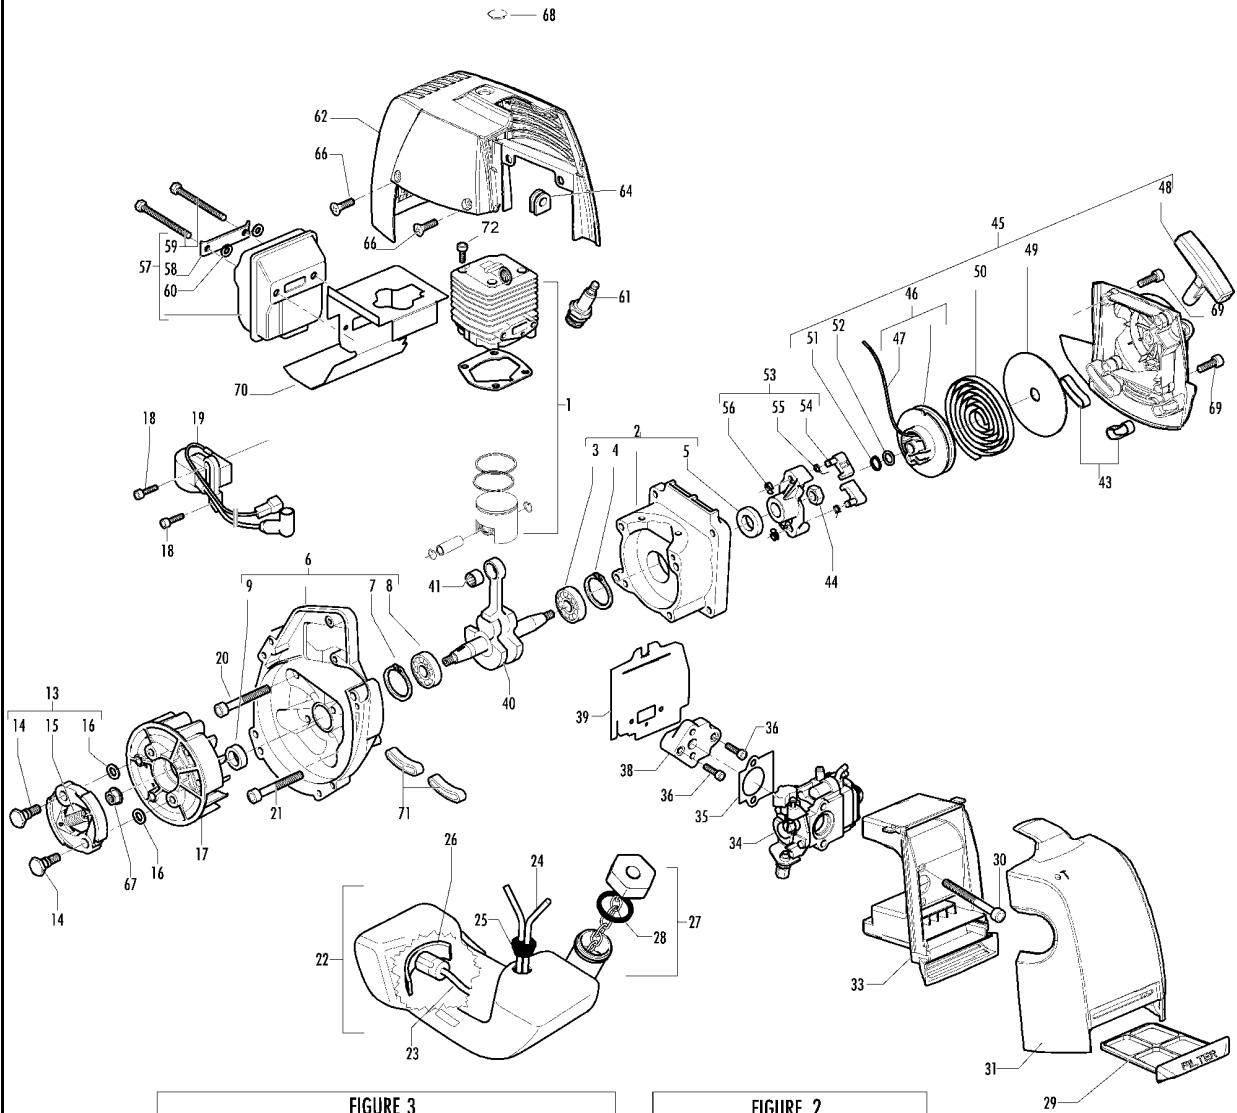

Number of Pages 1 of 5

Factory: IIQ - Valmadrera	Product Group: OP 93
Publication Number: EIPL2005_VP0502012	Petrol Portable
Publication Date: 30/05/05	Sub Group 9433

Service

FIGURE 1

FIGURE 3

FIGURE 2

Item	P/N McC	P/N ELX	Qty	DESCRIPTION
FIGURE 1				
C	1	FIGURE 2		
	2	247936	538247936	1 Carter kit (starter)
	3 •	235900	538235900	1 ball bearing 6002 15/32/9
	4 •	235899	538235899	1 seeger ring
C	5 •	228872	538228872	1 seal 13-32-5 (S7)
	6	247935	538247935	1 Carter kit (flywheel)
	7 •	235899	538235899	1 seeger ring
	8 •	235900	538235900	1 ball bearing 6002 15/32/9
C	9 •	228872	538228872	1 seal 13-32-5 (S7)
B	13	247937	538247937	1 clutch assy
	14 •	241296	538241296	2 clutch rod
C	15 •	241270	538241270	1 clutch spring elite
	16 •	236956	538236956	2 washer
	17	242673	538242673	1 flywheel
	18	235806	538235806	2 screw M5 X 20 TCE
C	19	242782	538242782	1 ignition coil
	20	235808	538235808	2 screw M5 X 50 TCE
	21	235804	538235804	2 screw M5x30
C	22	241541	538241541	1 tank mix ass.
B	23 •	229809	538229809	1 hose-fuel mm245
B	24 •	229743	538229743	1 hose fuel mm150
C	25 •	235675	538235675	1 fueltank grommet
A	26	240452	538240452	1 pick up fuel
B	27	242484	538242484	1 fuel cap assy
A	28 •	236564	538236564	1 cap gasket
B	29	242581	538242581	1 air filter
	30	235808	538235808	2 screw M5 X 50 TCE
	31	242580	538242580	1 air filter cover
	33	249136	538249136	1 box air filter
C	34	FIGURE 3		
A	35	241281	538241281	1 gasket
	36	235806	538235806	2 screw M5 X 20 TCE
C	38	241481	538241481	1 carb. Spacer
C	39	242857	538242857	1 gasket
	40	241266	538241266	1 crankshaft ass'y
C	41	235742	538235742	1 needle bearing
	43	242632	538242632	2 grommet fuel tank elite
	44	235218	538235218	1 nut M8
C	45	242806	538242806	1 starter assy
B	46 •	249163	538249163	1 pulley/rope
A	47 ••	227703	538227703	1 rope
	48 •	240884	538240884	1 starter-handle
	49 •	227467	538227467	1 shield spring
B	50 •	227300	538227300	1 spring rewind
	51 •	242786	538242786	1 seeger
	52 •	227470	538227470	1 washer
	53	242800	538242800	1 starter pawl ass'y
B	54 •	241781	538241781	2 pawl
B	55 •	241782	538241782	2 spring
	56 •	111088	538111088	2 snap ring
C	57	241432	538241432	1 muffler assy elite
	58 •	227236	538227236	1 clamp
	59 •	227274	538227274	2 screw M5X60
	60 •	227259	538227259	2 washer
A	61	92879	538092879	1 spark plug RDJ8J
	62	249420	538249420	1 engine cover