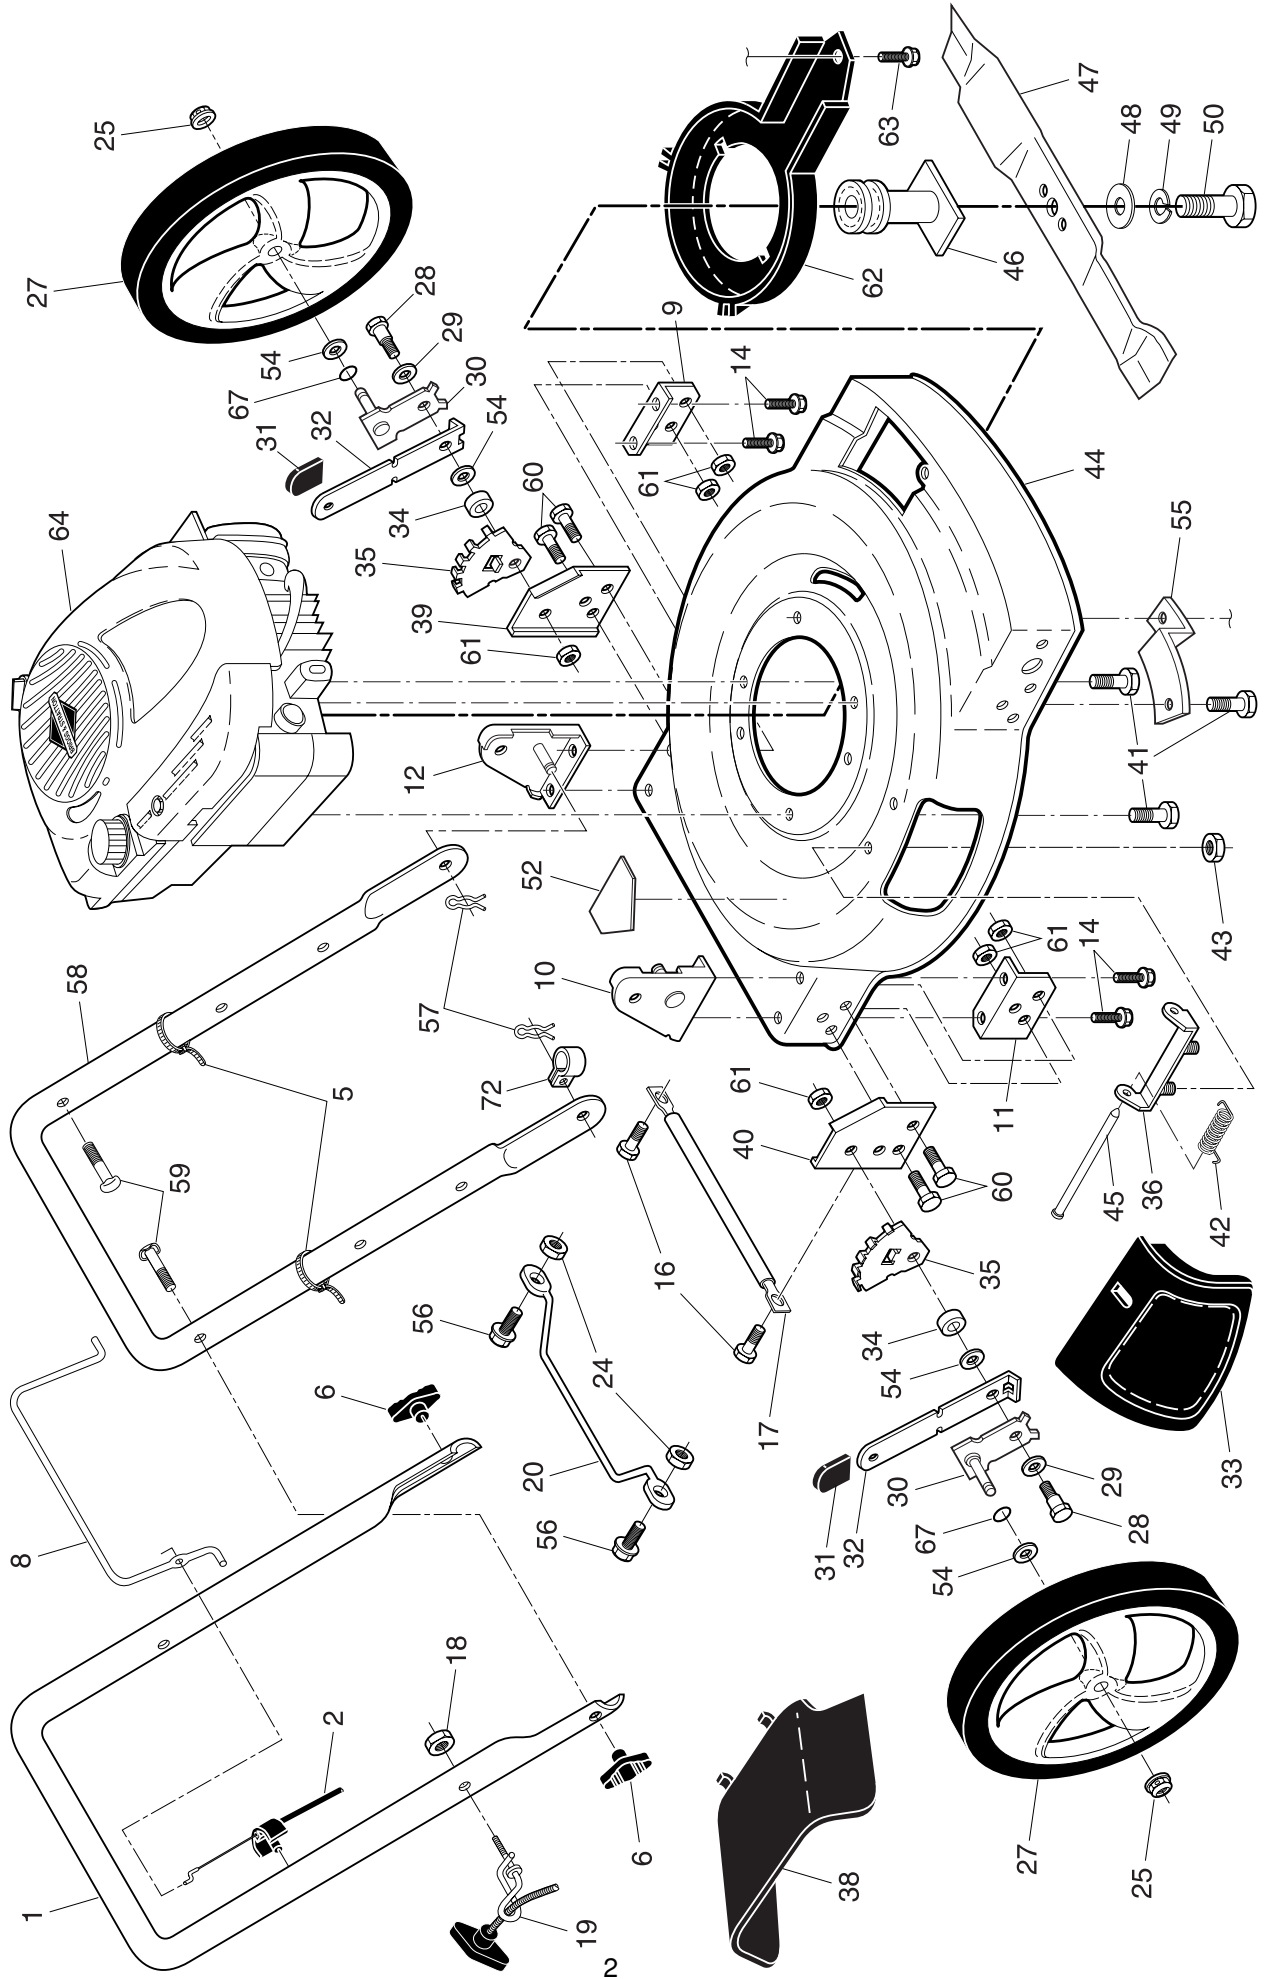

ILLUSTRATED PARTS LIST

MODEL NUMBER M6556SMD
PRODUCT NUMBER 961 21 00-10
MFG. ID. NUMBER 96121001001

ROTARY LAWN MOWER -- MODEL NUMBER M6556SMD (96121001001) PRODUCT NUMBER 961 21 00-10

ROTARY LAWN MOWER - - MODEL NUMBER M6556SMD (96121001001) PRODUCT NUMBER 961 21 00-10

NOTE: All component dimensions given in U.S. inches. 1 inch = 25.4 mm. **IMPORTANT:** Use only Original Equipment Manufacturer (O.E.M.) replacement parts. Failure to do so could be hazardous, damage your lawn mower and void your warranty.

ROTARY LAWN MOWER - - MODEL NUMBER M6556SMD (96121001001) PRODUCT NUMBER 961 21 00-10

KEY PART NO.	DESCRIPTION	KEY PART NO.	DESCRIPTION
1	532 19 46-53	55	532 08 60-12 Driveshaft Cover
2	532 08 80-58	60	532 18 34-97 * Case, Lower
3	532 14 36-03	61	532 18 34-98 * Case, Upper
5	532 14 65-27	62	532 18 34-99 Gear, 27 Teeth
6	532 15 04-95	63	532 18 35-00 Lever, Clutch
7	532 19 84-53	64	532 18 35-01 Spring, Return
9	532 08 39-23	65	532 18 35-02 Shaft, Input
11	532 40 29-36	66	532 18 35-03 Dog, Movable
12	812 00 00-58	67	532 18 35-04 Dog, Fixed
13	532 75 00-03	68	532 18 35-05 Wire, Formed
14	532 18 94-03	69	532 18 35-06 Bearing, Ball
15	532 19 10-17	70	532 18 35-07 Fork, Shift
16	532 06 77-25	71	532 18 35-08 Seal, Output Shaft
18	532 08 78-77	72	532 18 35-09 Washer
28	532 19 58-11	73	532 18 35-10 Seal, Case
35	532 19 51-10	74	532 18 35-11 Bushing
36	532 19 92-06	75	532 19 65-61 Shaft, Output
38	873 80 04-00	76	532 18 35-13 Screw
40	532 13 70-90	77	532 18 35-14 Seal, Input Shaft
41	532 19 51-07	78	532 19 98-52 Drive Pulley
		79	532 19 94-19 Pin, Retaining