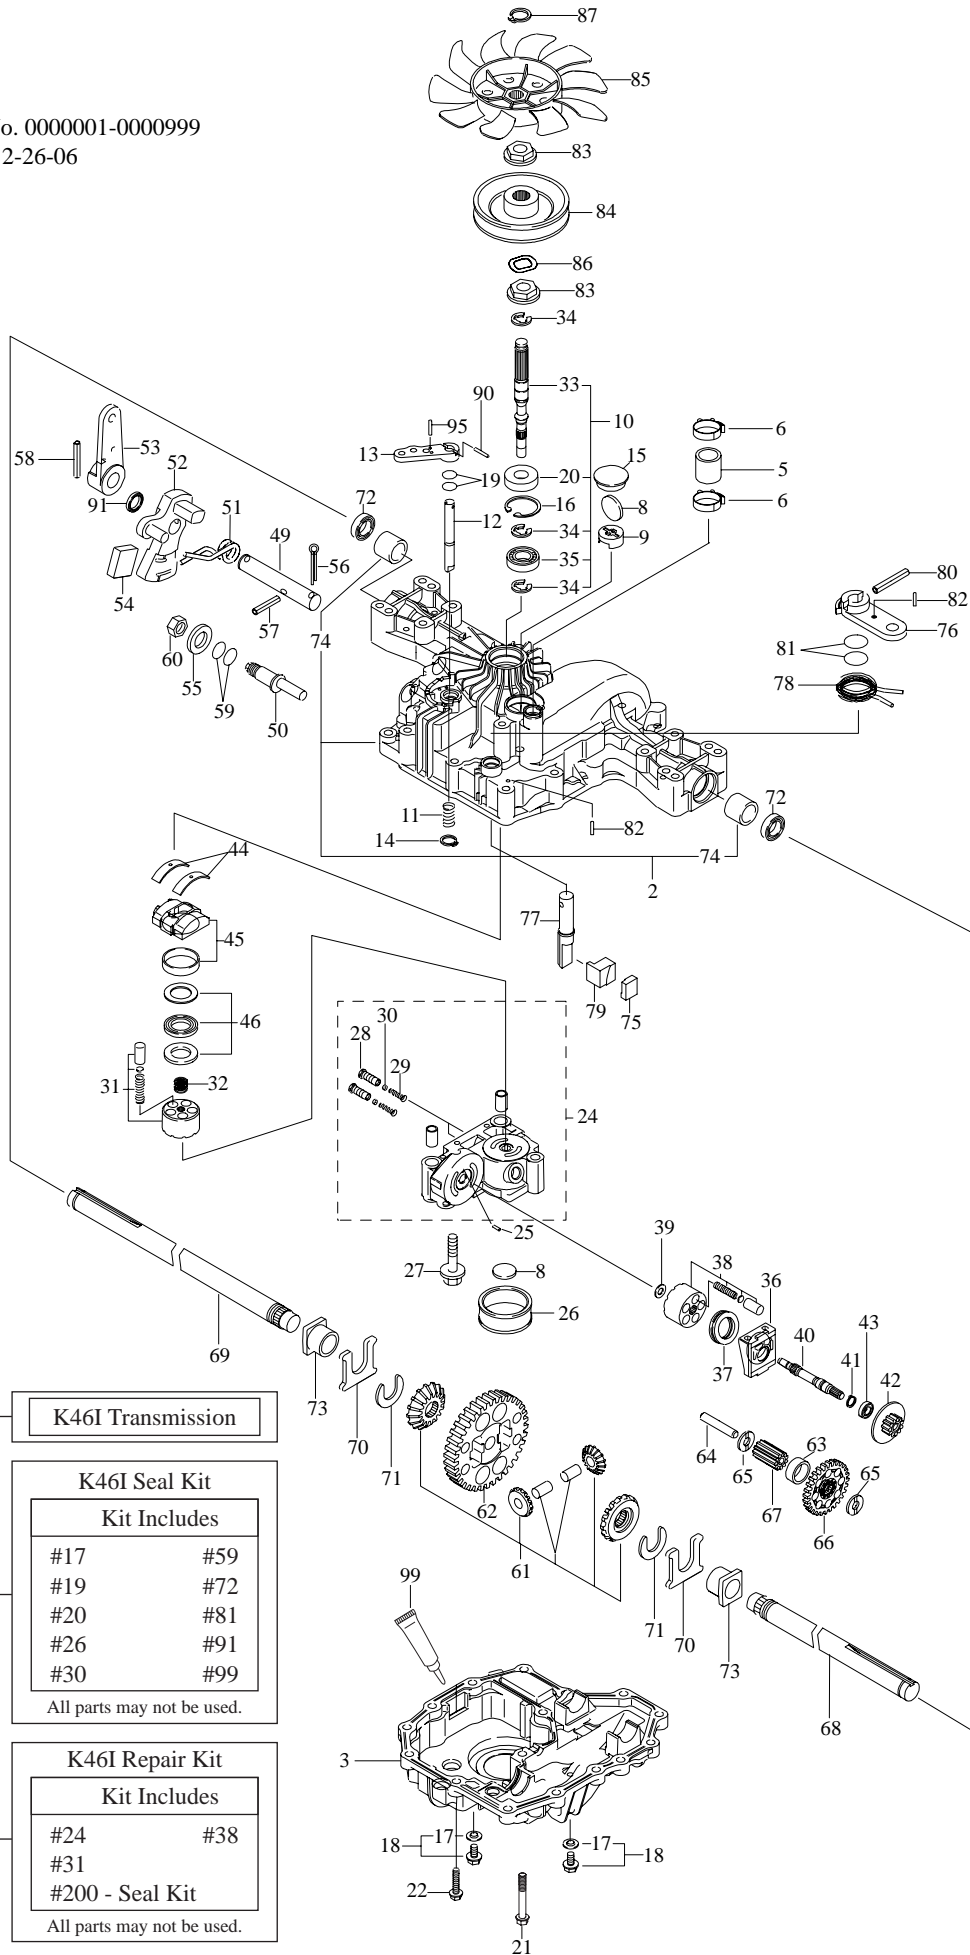

K46I
Ser. No. 0000001-0000999
Rev. 12-26-06

1 K46I Transmission

200 K46I Seal Kit

Kit Includes	
#17	#59
#19	#72
#26	#81
#30	#99

All parts may not be used.

201 K46I Repair Kit

Kit Includes	
#24	#38
#31	
#200 - Seal Kit	

All parts may not be used.