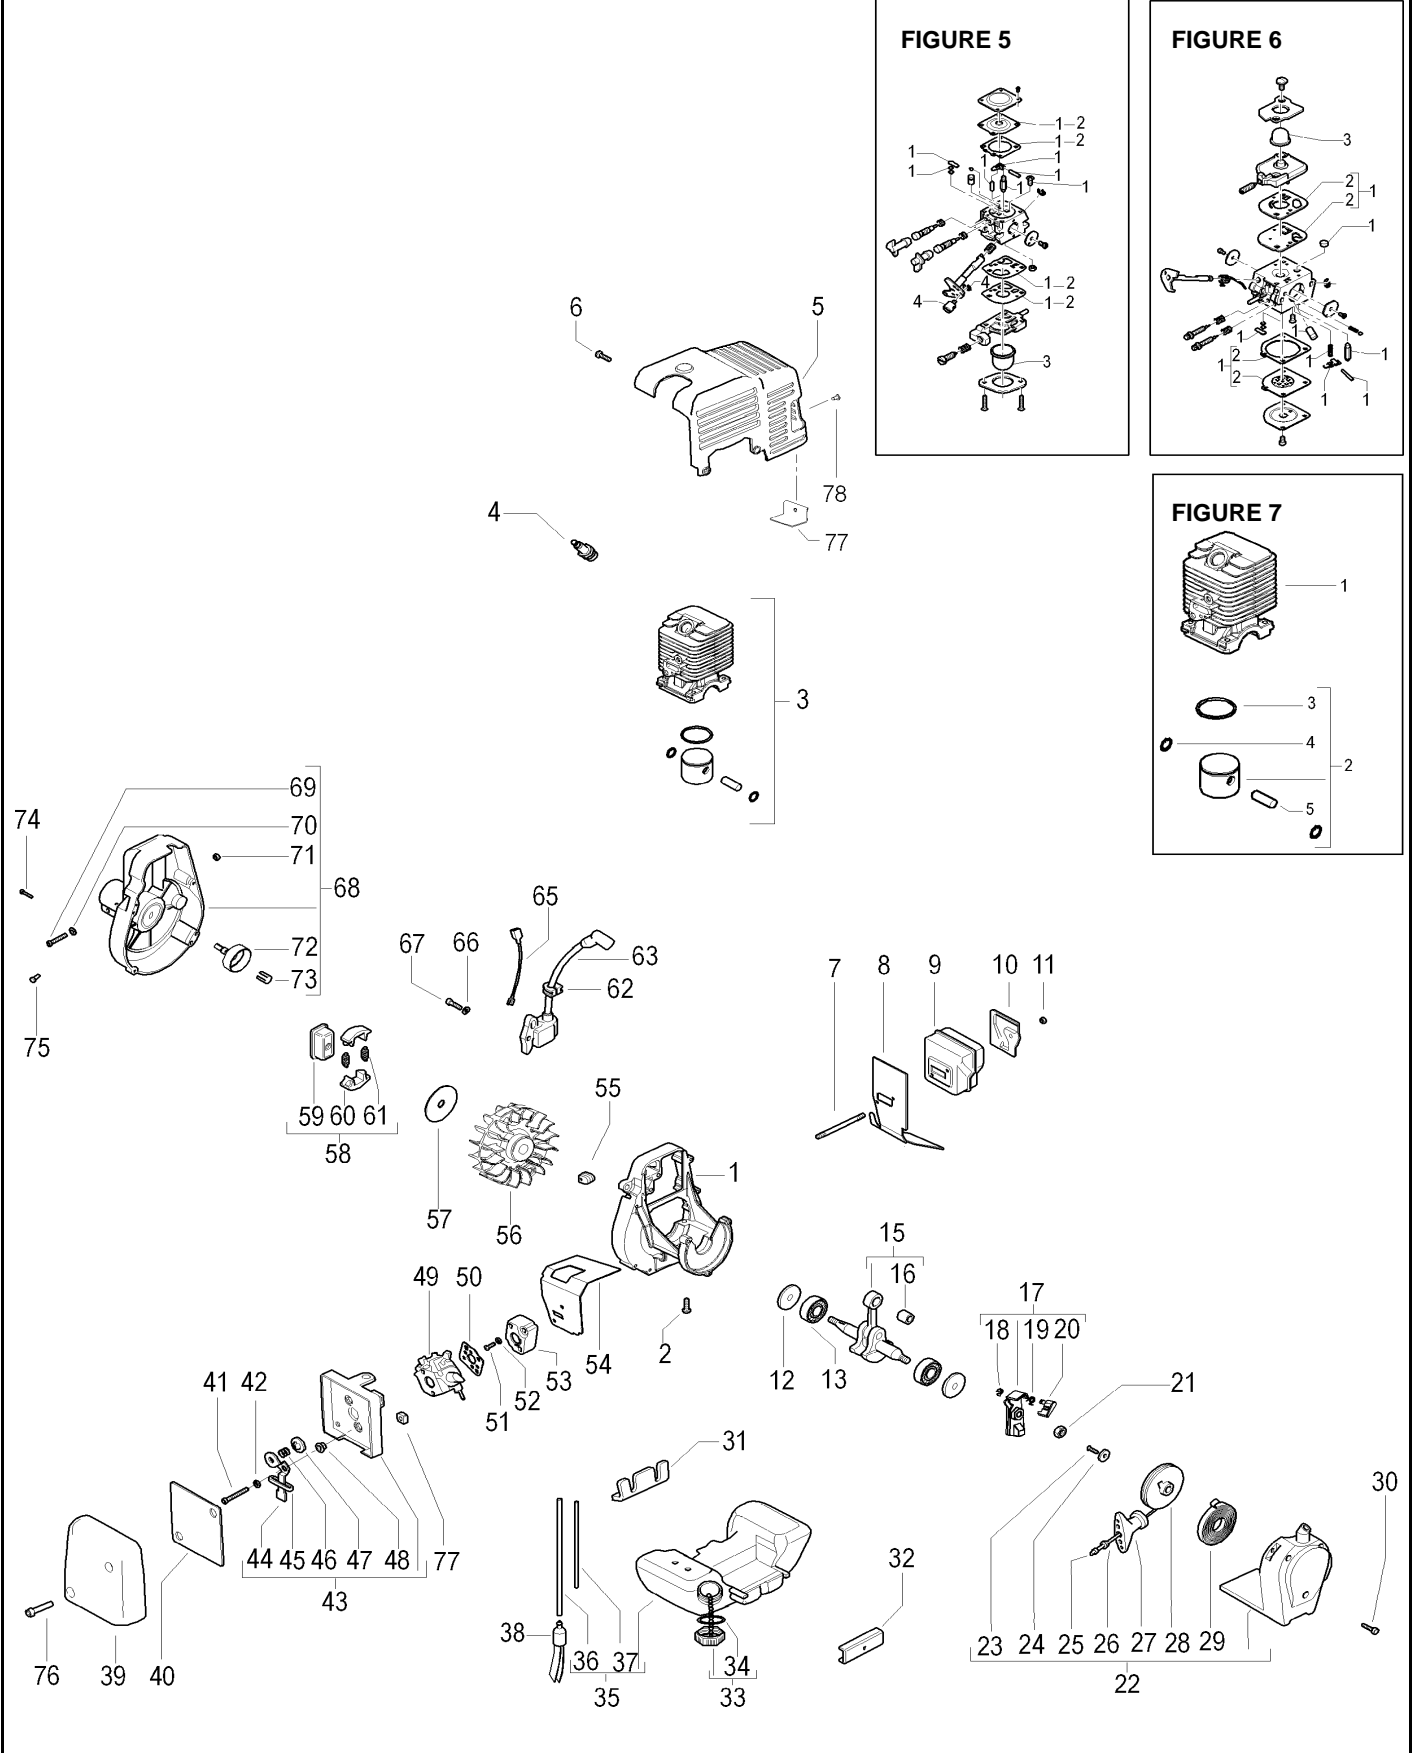

FIGURE 4

Item	P/N McC	P/N ELX	Qty	DESCRIPTION
FIGURE 4				
1	242802	538242802	1	crankcase
2	227565	538227565	4	screw M5x25
3	FIGURE 7,8			
A 4	92879	538092879	1	spark plug RDJ8J
5	243488	538243488	1	engine cover
6	241963	538241963	2	screw M4x22
7	242037	538242037	2	stud bolt
B 8	243273	538243273	1	exhaust gasket
C 9	242131	538242131	1	muffler
10	323760	538323760	1	muffler shield
11	235642	538235642	2	nut M5
C 12	242994	538242994	2	seal
C 13	241594	538241594	2	ball bearing
15	243486	538243486	1	crankshaft assy
C 16 •	235742	538235742	1	needle bearing
17	241784	538241784	1	starter pawl assy
18 •	111088	538111088	1	snap ring
19 •	241782	538241782	1	spring
20 •	241781	538241781	1	pawl
21	235248	538235248	1	nut
C 22	242041	538242041	1	starter assy
23 •	240862	538240862	1	screw M4x18
24 •	241703	538241703	1	washer
A 25 •	241746	538241746	1	rope
26 •	235612	538235612	1	washer
27 •	241778	538241778	1	handle
B 28 •	241620	538241620	1	pulley
B 29 •	241619	538241619	1	spring
30	241963	538241963	3	screw M4x20
31	242038	538242038	1	tank grommet (crankcase side)
32	242039	538242039	1	tank grommet (starter side)
B 33	242484	538242484	1	fuel tank cap assy
A 34 •	236564	538236564	1	gasket
C 35	242040	538242040	1	fuel tank assy
B 36 •	229717	538229717	1	hose
B 37 •	229743	538229743	1	primer bulb hose
A 38	240452	538240452	1	fuel pickup
39	243489	538243489	1	air filter cover
B 40	227023	538227023	1	air filter
41	235808	538235808	2	screw 5x50
42	235248	538235248	1	washer
43	248170	538248170	1	air box assy
44 •	241769	538241769	1	choke lever
45 •	241622	538241622	1	choke lever grommet
46 •	235822	538235822	1	spring
47 •	241602	538241602	1	choke shutter
48 •	227022	538227022	2	bushing
C 49	FIGURE 5,6			
A 50	241600	538241600	1	carb. Gasket
51	235806	538235806	2	screw M5x20
52	235248	538235248	2	washer
B 53	241750	538241750	1	carb. Spacer
B 54	242860	538242860	1	intake gasket
55	241607	538241607	1	grommet

Item	P/N McC	P/N ELX	Qty	DESCRIPTION
56	243311	538243311	1	flywheel
57	241604	538241604	1	dust shield
B 58	241793	538241793	1	clutch assy
59 •	241789	538241789	1	clutch hub
60 •	241743	538241743	2	clutch shoe
A 61 •	241794	538241794	2	clutch spring
62	236322	538236322	1	grommet
C 63	243429	538243429	1	ignition coil
65	241606	538241606	1	ground wire
66	235248	538235248	2	washer
67	235806	538235806	2	screw M5x20
C 68	241725	538241725	1	joint assy
69 •	235803	538235803	1	screw M5x25
70 •	235248	538235248	1	washer
71 •	229524	538229524	1	nut M5
72 •	241785	538241785	1	clutch drum
73 •	228260	538228260	1	pin
74	227568	538227568	4	screw M4x20
75	236981	538236981	1	screw 3,5x9,5
76	235803	538235803	2	screw M5x25
77	229524	538229524	2	nut M5
78	243519	538243519	1	bracket
79	241974	538241974	1	rivet 3.2x6

FIGURE 5 WALBRO WT 686				
C -	242932	538242932		carb.
B 1 •	324013	538324013		K20 rep. Kit
A 2 ••	324009	538324009		D20 gasket kit
C 3 •	225834	538225834		primer bulb
4 •	224466	538224466		swivel kit

FIGURE 6 ZAMA C1Q M38				
C -	-	-		carb.
B 1 •	300465	538300465		RB-28 rep.kit
A 2 ••	300473	538300473		diaph/gasket kit
C 3 •	246946	538246946		primer bulb

FIGURE 7 cylinder, piston				
C 1	242803	538242803	1	cylinder 25 cc
C 2	248177	538248177	1	piston kit 25 cc
B 3 •	240002	538240002	1	piston ring
4 •	235008	538235008	2	snap ring
5 •	241735	538241735	1	piston pin
C 1	243076	538243076	1	cylinder 29 cc
C 2	249179	538249179	1	piston kit 29 cc
B 3 •	242602	538242602	1	piston ring
4 •	235008	538235008	2	snap ring
5 •	241735	538241735	1	piston pin

A=ALTA ROTAZIONE
B=MEDIA ROTAZIONE
C=ALTA ROTAZIONE
NUOVI CODICI

A=HIGH MOVING
B=MEDIUM MOVING
C=SLOW MOVING
NEW P. NUMBERS

A=HAUTE DEMANDE
B=MOYENNE DEMANDE
C=BASSE DEMANDE
NOUVELLES REFERENCES

A=GROBE NACHFRAGE
B=MITTELMAESSIGE
C=WENIGE NACHFRAGE
NEU CODEX