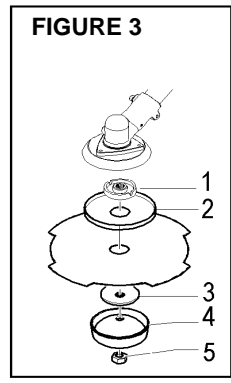

FIGURE 1

| Item | P/N McC | P/N ELX | Qty | DESCRIPTION |
|-----------------|-----------|-----------|-----|---------------------------|
| FIGURE 1 | | | | |
| 1 | 243563 | 538243563 | 1 | right handle assy |
| 2 | • 240862 | 538240862 | 3 | screw 4x18 |
| 3 | • 242533 | 538242533 | 1 | right handle (right half) |
| 4 | • 242537 | 538242537 | 1 | throttle trigger |
| 5 | • 242540 | 538242540 | 1 | trigger spring |
| 6 | • 242538 | 538242538 | 1 | safety lever |
| 7 | • 242534 | 538242534 | 1 | right handle (left half) |
| 8 | • 242539 | 538242539 | 1 | throttle advance |
| 9 | • 242605 | 538242605 | 1 | right handle bar |
| C 10 | • 243566 | 538243566 | 1 | wires assy |
| 11 | •• 242439 | 538242439 | 1 | switch |
| C 12 | •• 243569 | 538243569 | 1 | throttle cable |
| 13 | • 235912 | 538235912 | 1 | nut M6 |
| 15 | 243428 | 538243428 | 1 | handle clamp assy |
| 16 | • 235803 | 538235803 | 4 | screw M5x25 |
| 17 | • 242200 | 538242200 | 1 | upper clamp |
| 18 | • 243082 | 538243082 | 1 | handle clamp |
| 19 | • 241684 | 538241684 | 2 | d.25 adapter |
| 20 | • 242900 | 538242900 | 1 | lower clamp |
| 21 | • 229077 | 538229077 | 2 | screw M5x18 |
| 23 | 243565 | 538243565 | 1 | left handle assy |
| 24 | • 240862 | 538240862 | 2 | screw 4x18 |
| 25 | • 242536 | 538242536 | 1 | left handle (right half) |
| 26 | • 242535 | 538242535 | 1 | left handle (left half) |
| 27 | • 242606 | 538242606 | 1 | left handle bar |
| 28 | 229850 | 538229850 | 1 | cable retainer |
| 30 | 228152 | 538228152 | 2 | harness half hook |
| 31 | 236642 | 538236642 | 2 | nut M6 |
| 32 | 235911 | 538235911 | 2 | screw M6x12 |
| 35 | 240486 | 538240486 | 1 | drive shaft |
| 36 | 242442 | 538242442 | 1 | outer shaft |
| 37 | • 228192 | 538228192 | 5 | bushing ass'y |
| 60 | 235802 | 538235802 | 1 | screw m5x14 |
| 62 | 236529 | 538236529 | 2 | split washer |
| 63 | 235803 | 538235803 | 1 | screw m5x25 |
| 65 | 242728 | 538242728 | 1 | gear box ass'y |
| 66 | • 240151 | 538240151 | 1 | screw M8x10 |
| 67 | 242729 | 538242729 | 1 | flange guard |
| 68 | 240688 | 538240688 | 3 | screw+washer |