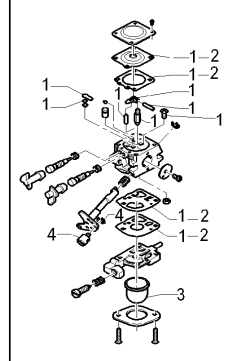

A=GROBE NACHFRAGE
 B=MITTELMAESSIGE
 C=WENIGE NACHFRAGE
 NEU CODEX

FIGURE 4

FIGURE 5

FIGURE 6

FIGURE 7

| Item | P/N McC | P/N ELX | Qty | DESCRIPTION |
|-----------------|-------------------|-----------|-----|-------------------------------|
| FIGURE 4 | | | | |
| 1 | 242802 | 538242802 | 1 | crankcase |
| 2 | 227565 | 538227565 | 4 | screw M5x25 |
| 3 | FIGURE 7,8 | | | |
| A 4 | 92879 | 538092879 | 1 | spark plug RDJ8J |
| 5 | 243488 | 538243488 | 1 | engine cover |
| 6 | 241963 | 538241963 | 2 | screw M4x22 |
| 7 | 242037 | 538242037 | 2 | stud bolt |
| B 8 | 243273 | 538243273 | 1 | exhaust gasket |
| C 9 | 242131 | 538242131 | 1 | muffler |
| 10 | 323760 | 538323760 | 1 | muffler shield |
| 11 | 235642 | 538235642 | 2 | nut M5 |
| C 12 | 242994 | 538242994 | 2 | seal |
| C 13 | 241594 | 538241594 | 2 | ball bearing |
| 15 | 243486 | 538243486 | 1 | crankshaft assy |
| C 16 • | 235742 | 538235742 | 1 | needle bearing |
| 17 | 241784 | 538241784 | 1 | starter pawl assy |
| 18 • | 111088 | 538111088 | 1 | snap ring |
| 19 • | 241782 | 538241782 | 1 | spring |
| 20 • | 241781 | 538241781 | 1 | pawl |
| 21 | 235248 | 538235248 | 1 | nut |
| C 22 | 242041 | 538242041 | 1 | starter assy |
| 23 • | 240862 | 538240862 | 1 | screw M4x18 |
| 24 • | 241703 | 538241703 | 1 | washer |
| A 25 • | 241746 | 538241746 | 1 | rope |
| 26 • | 235612 | 538235612 | 1 | washer |
| 27 • | 241778 | 538241778 | 1 | handle |
| B 28 • | 241620 | 538241620 | 1 | pulley |
| B 29 • | 241619 | 538241619 | 1 | spring |
| 30 | 241963 | 538241963 | 3 | screw M4x20 |
| 31 | 242038 | 538242038 | 1 | tank grommet (crankcase side) |
| 32 | 242039 | 538242039 | 1 | tank grommet (starter side) |
| B 33 | 242484 | 538242484 | 1 | fuel tank cap assy |
| A 34 • | 236564 | 538236564 | 1 | gasket |
| C 35 | 242040 | 538242040 | 1 | fuel tank assy |
| B 36 • | 229717 | 538229717 | 1 | hose |
| B 37 • | 229743 | 538229743 | 1 | primer bulb hose |
| A 38 | 240452 | 538240452 | 1 | fuel pickup |
| 39 | 243489 | 538243489 | 1 | air filter cover |
| B 40 | 227023 | 538227023 | 1 | air filter |
| 41 | 235808 | 538235808 | 2 | screw 5x50 |
| 42 | 235248 | 538235248 | 1 | washer |
| 43 | 248170 | 538248170 | 1 | air box assy |
| 44 • | 241769 | 538241769 | 1 | choke lever |
| 45 • | 241622 | 538241622 | 1 | choke lever grommet |
| 46 • | 235822 | 538235822 | 1 | spring |
| 47 • | 241602 | 538241602 | 1 | choke shutter |
| 48 • | 227022 | 538227022 | 2 | bushing |
| C 49 | FIGURE 5,6 | | | |
| A 50 | 241600 | 538241600 | 1 | carb. Gasket |
| 51 | 235806 | 538235806 | 2 | screw M5x20 |
| 52 | 235248 | 538235248 | 2 | washer |
| B 53 | 241750 | 538241750 | 1 | carb. Spacer |
| B 54 | 242860 | 538242860 | 1 | intake gasket |
| 55 | 241607 | 538241607 | 1 | grommet |