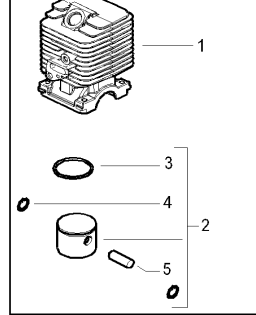

A=GROBE NACHFRAGE
 B=MITTELMAESSIGE
 C=WENIGE NACHFRAGE
 NEU CODEX

FIGURE 4

FIGURE 5

FIGURE 6

FIGURE 7

| Item | P/N McC | P/N ELX | Qty | DESCRIPTION |
|-----------------|-------------------|-----------|-----|-------------------------------|
| FIGURE 4 | | | | |
| 1 | 242802 | 538242802 | 1 | crankcase |
| 2 | 227565 | 538227565 | 4 | screw M5x25 |
| 3 | FIGURE 7,8 | | | |
| A 4 | 92879 | 538092879 | 1 | spark plug RDJ8J |
| 5 | 243488 | 538243488 | 1 | engine cover |
| 6 | 241963 | 538241963 | 2 | screw M4x22 |
| 7 | 242037 | 538242037 | 2 | stud bolt |
| B 8 | 243273 | 538243273 | 1 | exhaust gasket |
| C 9 | 242131 | 538242131 | 1 | muffler |
| 10 | 323760 | 538323760 | 1 | muffler shield |
| 11 | 235642 | 538235642 | 2 | nut M5 |
| C 12 | 242994 | 538242994 | 2 | seal |
| C 13 | 241594 | 538241594 | 2 | ball bearing |
| 15 | 243486 | 538243486 | 1 | crankshaft assy |
| C 16 • | 235742 | 538235742 | 1 | needle bearing |
| 17 | 241784 | 538241784 | 1 | starter pawl assy |
| 18 • | 111088 | 538111088 | 1 | snap ring |
| 19 • | 241782 | 538241782 | 1 | spring |
| 20 • | 241781 | 538241781 | 1 | pawl |
| 21 | 235248 | 538235248 | 1 | nut |
| C 22 | 242041 | 538242041 | 1 | starter assy |
| 23 • | 240862 | 538240862 | 1 | screw M4x18 |
| 24 • | 241703 | 538241703 | 1 | washer |
| A 25 • | 241746 | 538241746 | 1 | rope |
| 26 • | 235612 | 538235612 | 1 | washer |
| 27 • | 241778 | 538241778 | 1 | handle |
| B 28 • | 241620 | 538241620 | 1 | pulley |
| B 29 • | 241619 | 538241619 | 1 | spring |
| 30 | 241963 | 538241963 | 3 | screw M4x20 |
| 31 | 242038 | 538242038 | 1 | tank grommet (crankcase side) |
| 32 | 242039 | 538242039 | 1 | tank grommet (starter side) |
| B 33 | 242484 | 538242484 | 1 | fuel tank cap assy |
| A 34 • | 236564 | 538236564 | 1 | gasket |
| C 35 | 242040 | 538242040 | 1 | fuel tank assy |
| B 36 • | 229717 | 538229717 | 1 | hose |
| B 37 • | 229743 | 538229743 | 1 | primer bulb hose |
| A 38 | 240452 | 538240452 | 1 | fuel pickup |
| 39 | 243489 | 538243489 | 1 | air filter cover |
| B 40 | 227023 | 538227023 | 1 | air filter |
| 41 | 235808 | 538235808 | 2 | screw 5x50 |
| 42 | 235248 | 538235248 | 1 | washer |
| 43 | 248170 | 538248170 | 1 | air box assy |
| 44 • | 241769 | 538241769 | 1 | choke lever |
| 45 • | 241622 | 538241622 | 1 | choke lever grommet |
| 46 • | 235822 | 538235822 | 1 | spring |
| 47 • | 241602 | 538241602 | 1 | choke shutter |
| 48 • | 227022 | 538227022 | 2 | bushing |
| C 49 | FIGURE 5,6 | | | |
| A 50 | 241600 | 538241600 | 1 | carb. Gasket |
| 51 | 235806 | 538235806 | 2 | screw M5x20 |
| 52 | 235248 | 538235248 | 2 | washer |
| B 53 | 241750 | 538241750 | 1 | carb. Spacer |
| B 54 | 242860 | 538242860 | 1 | intake gasket |
| 55 | 241607 | 538241607 | 1 | grommet |