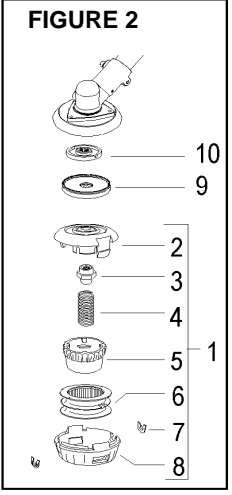

FIGURE 1

| Item | P/N McC | P/N ELX | Qty | DESCRIPTION |
|-----------------|-----------|-----------|-----|---------------------------|
| FIGURE 1 | | | | |
| 1 | 243563 | 538243563 | 1 | right handle assy |
| 2 | • 240862 | 538240862 | 3 | screw 4x18 |
| 3 | • 242533 | 538242533 | 1 | right handle (right half) |
| 4 | • 242537 | 538242537 | 1 | throttle trigger |
| 5 | • 242540 | 538242540 | 1 | trigger spring |
| 6 | • 242538 | 538242538 | 1 | safety lever |
| 7 | • 242534 | 538242534 | 1 | right handle (left half) |
| 8 | • 242539 | 538242539 | 1 | throttle advance |
| 9 | • 242605 | 538242605 | 1 | right handle bar |
| C 10 | • 243566 | 538243566 | 1 | wires assy |
| 11 | •• 242439 | 538242439 | 1 | switch |
| C 12 | •• 243569 | 538243569 | 1 | throttle cable |
| 13 | • 235912 | 538235912 | 1 | nut M6 |
| 15 | 243428 | 538243428 | 1 | handle clamp assy |
| 16 | • 235803 | 538235803 | 4 | screw M5x25 |
| 17 | • 242200 | 538242200 | 1 | upper clamp |
| 18 | • 243082 | 538243082 | 1 | handle clamp |
| 19 | • 241684 | 538241684 | 2 | d.25 adapter |
| 20 | • 242900 | 538242900 | 1 | lower clamp |
| 21 | • 229077 | 538229077 | 2 | screw M5x18 |
| 23 | 243565 | 538243565 | 1 | left handle assy |
| 24 | • 240862 | 538240862 | 2 | screw 4x18 |
| 25 | • 242536 | 538242536 | 1 | left handle (right half) |
| 26 | • 242535 | 538242535 | 1 | left handle (left half) |
| 27 | • 242606 | 538242606 | 1 | left handle bar |
| 28 | 229850 | 538229850 | 1 | cable retainer |
| 30 | 228152 | 538228152 | 2 | harness half hook |
| 31 | 236642 | 538236642 | 2 | nut M6 |
| 32 | 235911 | 538235911 | 2 | screw M6x12 |
| 35 | 240486 | 538240486 | 1 | drive shaft |
| 36 | 242442 | 538242442 | 1 | outer shaft |
| 37 | • 228192 | 538228192 | 5 | bushing ass'y |
| 60 | 235802 | 538235802 | 1 | screw m5x14 |
| 62 | 236529 | 538236529 | 2 | split washer |
| 63 | 235803 | 538235803 | 1 | screw m5x25 |
| 65 | 242728 | 538242728 | 1 | gear box ass'y |
| 66 | • 240151 | 538240151 | 1 | screw M8x10 |
| 67 | 242729 | 538242729 | 1 | flange guard |
| 68 | 240688 | 538240688 | 3 | screw+washer |