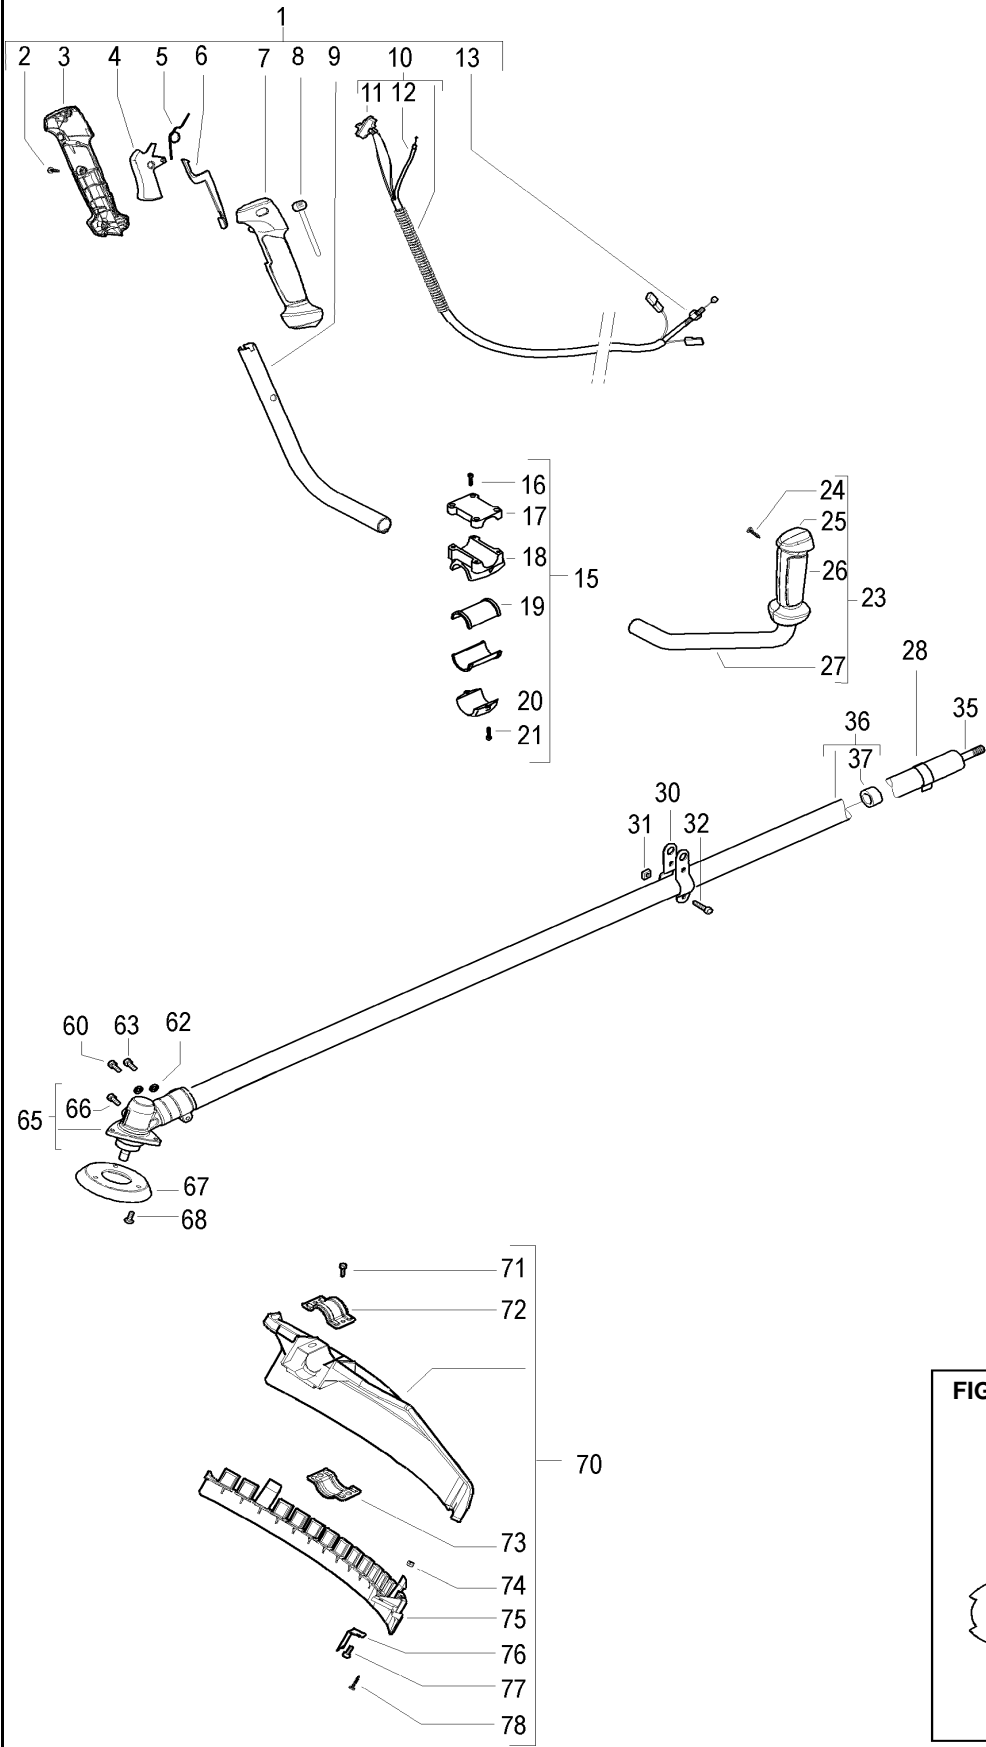

FIGURE 1

| Item | P/N McC | P/N ELX | Qty | DESCRIPTION |
|-----------------|-----------|-----------|-----|---------------------------|
| FIGURE 1 | | | | |
| 1 | 243563 | 538243563 | 1 | right handle assy |
| 2 | • 240862 | 538240862 | 3 | screw 4x18 |
| 3 | • 242533 | 538242533 | 1 | right handle (right half) |
| 4 | • 242537 | 538242537 | 1 | throttle trigger |
| 5 | • 242540 | 538242540 | 1 | trigger spring |
| 6 | • 242538 | 538242538 | 1 | safety lever |
| 7 | • 242534 | 538242534 | 1 | right handle (left half) |
| 8 | • 242539 | 538242539 | 1 | throttle advance |
| 9 | • 242605 | 538242605 | 1 | right handle bar |
| C 10 | • 243566 | 538243566 | 1 | wires assy |
| 11 | •• 242439 | 538242439 | 1 | switch |
| C 12 | •• 243569 | 538243569 | 1 | throttle cable |
| 13 | • 235912 | 538235912 | 1 | nut M6 |
| 15 | 243428 | 538243428 | 1 | handle clamp assy |
| 16 | • 235803 | 538235803 | 4 | screw M5x25 |
| 17 | • 242200 | 538242200 | 1 | upper clamp |
| 18 | • 243082 | 538243082 | 1 | handle clamp |
| 19 | • 241684 | 538241684 | 2 | d.25 adapter |
| 20 | • 242900 | 538242900 | 1 | lower clamp |
| 21 | • 229077 | 538229077 | 2 | screw M5x18 |
| 23 | 243565 | 538243565 | 1 | left handle assy |
| 24 | • 240862 | 538240862 | 2 | screw 4x18 |
| 25 | • 242536 | 538242536 | 1 | left handle (right half) |
| 26 | • 242535 | 538242535 | 1 | left handle (left half) |
| 27 | • 242606 | 538242606 | 1 | left handle bar |
| 28 | 229850 | 538229850 | 1 | cable retainer |
| 30 | 228152 | 538228152 | 2 | harness half hook |
| 31 | 236642 | 538236642 | 2 | nut M6 |
| 32 | 235911 | 538235911 | 2 | screw M6x12 |
| 35 | 240486 | 538240486 | 1 | drive shaft |
| 36 | 242442 | 538242442 | 1 | outer shaft |
| 37 | • 228192 | 538228192 | 5 | bushing ass'y |
| 60 | 235802 | 538235802 | 1 | screw m5x14 |
| 62 | 236529 | 538236529 | 2 | split washer |
| 63 | 235803 | 538235803 | 1 | screw m5x25 |
| 65 | 242728 | 538242728 | 1 | gear box ass'y |
| 66 | • 240151 | 538240151 | 1 | screw M8x10 |
| 67 | 242729 | 538242729 | 1 | flange guard |
| 68 | 240688 | 538240688 | 3 | screw+washer |