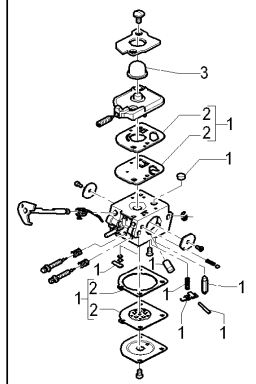

A=GROBE NACHFRAGE
 B=MITTELMAESSIGE
 C=WENIGE NACHFRAGE
 NEU CODEX

FIGURE 4

FIGURE 5

FIGURE 6

FIGURE 7

| Item | P/N McC | P/N ELX | Qty | DESCRIPTION |
|-----------------|-------------------|-----------|-----|-------------------------------|
| FIGURE 4 | | | | |
| 1 | 242802 | 538242802 | 1 | crankcase |
| 2 | 227565 | 538227565 | 4 | screw M5x25 |
| 3 | FIGURE 7,8 | | | |
| A 4 | 92879 | 538092879 | 1 | spark plug RDJ8J |
| 5 | 243488 | 538243488 | 1 | engine cover |
| 6 | 241963 | 538241963 | 2 | screw M4x22 |
| 7 | 242037 | 538242037 | 2 | stud bolt |
| B 8 | 243273 | 538243273 | 1 | exhaust gasket |
| C 9 | 242131 | 538242131 | 1 | muffler |
| 10 | 323760 | 538323760 | 1 | muffler shield |
| 11 | 235642 | 538235642 | 2 | nut M5 |
| C 12 | 242994 | 538242994 | 2 | seal |
| C 13 | 241594 | 538241594 | 2 | ball bearing |
| 15 | 243486 | 538243486 | 1 | crankshaft assy |
| C 16 • | 235742 | 538235742 | 1 | needle bearing |
| 17 | 241784 | 538241784 | 1 | starter pawl assy |
| 18 • | 111088 | 538111088 | 1 | snap ring |
| 19 • | 241782 | 538241782 | 1 | spring |
| 20 • | 241781 | 538241781 | 1 | pawl |
| 21 | 235248 | 538235248 | 1 | nut |
| C 22 | 242041 | 538242041 | 1 | starter assy |
| 23 • | 240862 | 538240862 | 1 | screw M4x18 |
| 24 • | 241703 | 538241703 | 1 | washer |
| A 25 • | 241746 | 538241746 | 1 | rope |
| 26 • | 235612 | 538235612 | 1 | washer |
| 27 • | 241778 | 538241778 | 1 | handle |
| B 28 • | 241620 | 538241620 | 1 | pulley |
| B 29 • | 241619 | 538241619 | 1 | spring |
| 30 | 241963 | 538241963 | 3 | screw M4x20 |
| 31 | 242038 | 538242038 | 1 | tank grommet (crankcase side) |
| 32 | 242039 | 538242039 | 1 | tank grommet (starter side) |
| B 33 | 242484 | 538242484 | 1 | fuel tank cap assy |
| A 34 • | 236564 | 538236564 | 1 | gasket |
| C 35 | 242040 | 538242040 | 1 | fuel tank assy |
| B 36 • | 229717 | 538229717 | 1 | hose |
| B 37 • | 229743 | 538229743 | 1 | primer bulb hose |
| A 38 | 240452 | 538240452 | 1 | fuel pickup |
| 39 | 243489 | 538243489 | 1 | air filter cover |
| B 40 | 227023 | 538227023 | 1 | air filter |
| 41 | 235808 | 538235808 | 2 | screw 5x50 |
| 42 | 235248 | 538235248 | 1 | washer |
| 43 | 248170 | 538248170 | 1 | air box assy |
| 44 • | 241769 | 538241769 | 1 | choke lever |
| 45 • | 241622 | 538241622 | 1 | choke lever grommet |
| 46 • | 235822 | 538235822 | 1 | spring |
| 47 • | 241602 | 538241602 | 1 | choke shutter |
| 48 • | 227022 | 538227022 | 2 | bushing |
| C 49 | FIGURE 5,6 | | | |
| A 50 | 241600 | 538241600 | 1 | carb. Gasket |
| 51 | 235806 | 538235806 | 2 | screw M5x20 |
| 52 | 235248 | 538235248 | 2 | washer |
| B 53 | 241750 | 538241750 | 1 | carb. Spacer |
| B 54 | 242860 | 538242860 | 1 | intake gasket |
| 55 | 241607 | 538241607 | 1 | grommet |