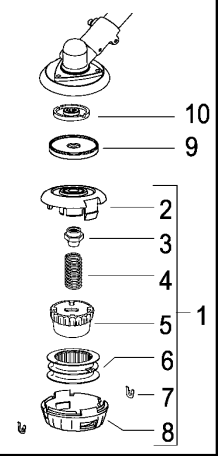

FIGURE 1

FIGURE 2

FIGURE 3

Item	P/N McC	P/N ELX	Qty	DESCRIPTION
FIGURE 1				
1	242992	538242992	1	trigger box assy
2	• 240091	538240091	1	throttle trigger spring
3	• 241296	538241296	1	throttle trigger
4	• 229837	538229837	1	half handle (left)
7	• 240833	538240833	4	screw 3x20, self threading
8	• 240618	538240618	2	screw 3x16, self threading
9	• 229836	538229836	1	half handle (right)
10	• 229819	538229819	1	safety lever
11	• 241292	538241292	1	cap
12	• 242923	538242923	1	wires assy
13	•• 236394	538236394	1	switch
14	•• 242947	538242947	1	throttle cable
18	236981	538236981	2	screw 3,5x9,5 self threading
20	229524	538229524	2	nut M5
21	243540	538243540	1	loop handle
22	242629	538242629	1	lower clamp
23	235802	538235802	2	screw M5x14
24	243541	538243541	1	safety pole barrier
25	503217520	503217520	2	screw 5x20, self threading
30	228152	538228152	2	harness half hook
31	236642	538236642	2	nut M6
32	235911	538235911	2	screw M6x12
35	240486	538240486	1	drive shaft
36	242442	538242442	1	outer shaft
37	• 228192	538228192	5	bushing ass'y
60	235802	538235802	1	screw m5x14
62	236529	538236529	2	split washer
63	235803	538235803	1	screw m5x25
65	242728	538242728	1	gear box ass'y
66	• 240151	538240151	1	screw M8x10
67	242729	538242729	1	flange guard
68	240688	538240688	3	screw+washer
A 70	249155	538249155	1	d.25 safety guard ass'y
71	• 227563	538227563	2	M5x16 screw
72	• 242629	538242629	1	upper clamp
73	• 242752	538242752	1	lower clamp
74	• 229208	538229208	2	nut M5
75	• 242644	538242644	1	string head guard
76	• 241973	538241973	1	line cutter
77	• 227563	538227563	2	M5x16 screw
78	• 240862	538240862	1	screw 4x18