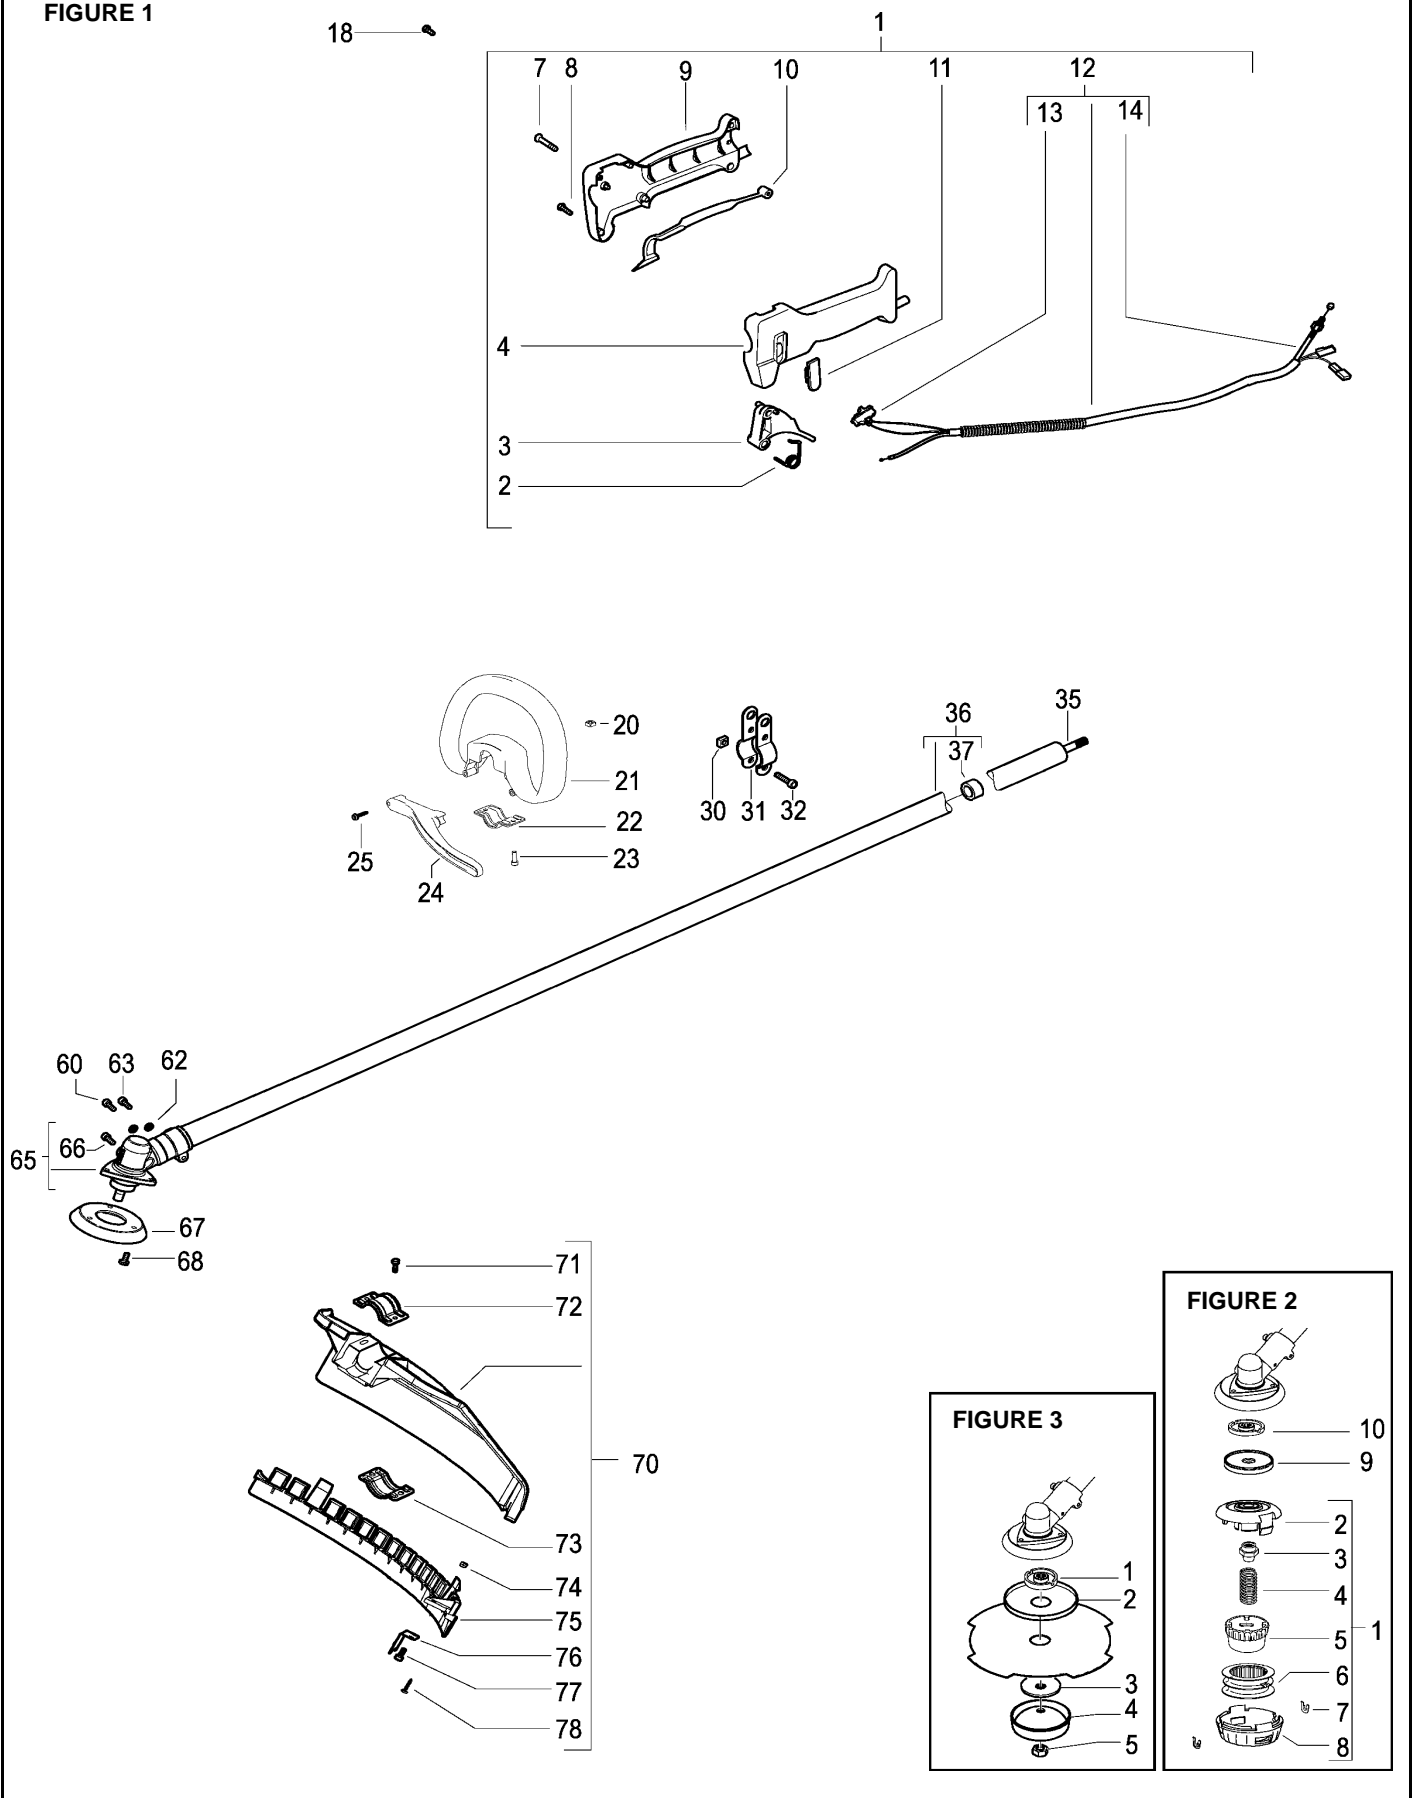

FIGURE 1

FIGURE 2

FIGURE 3

Item	P/N McC	P/N ELX	Qty	DESCRIPTION
FIGURE 1				
1	242992	538242992	1	trigger box assy
2	• 240091	538240091	1	throttle trigger spring
3	• 241296	538241296	1	throttle trigger
4	• 229837	538229837	1	half handle (left)
7	• 240833	538240833	4	screw 3x20, self threading
8	• 240618	538240618	2	screw 3x16, self threading
9	• 229836	538229836	1	half handle (right)
10	• 229819	538229819	1	safety lever
11	• 241292	538241292	1	cap
12	• 242923	538242923	1	wires assy
13	•• 236394	538236394	1	switch
14	•• 242947	538242947	1	throttle cable
18	236981	538236981	2	screw 3,5x9,5 self threading
20	229524	538229524	2	nut M5
21	243540	538243540	1	loop handle
22	242629	538242629	1	lower clamp
23	235802	538235802	2	screw M5x14
24	243541	538243541	1	safety pole barrier
25	503217520	503217520	2	screw 5x20, self threading
30	228152	538228152	2	harness half hook
31	236642	538236642	2	nut M6
32	235911	538235911	2	screw M6x12
35	240486	538240486	1	drive shaft
36	242442	538242442	1	outer shaft
37	• 228192	538228192	5	bushing ass'y
60	235802	538235802	1	screw m5x14
62	236529	538236529	2	split washer
63	235803	538235803	1	screw m5x25
65	242728	538242728	1	gear box ass'y
66	• 240151	538240151	1	screw M8x10
67	242729	538242729	1	flange guard
68	240688	538240688	3	screw+washer
A 70	249155	538249155	1	d.25 safety guard ass'y
71	• 227563	538227563	2	M5x16 screw
72	• 242629	538242629	1	upper clamp
73	• 242752	538242752	1	lower clamp
74	• 229208	538229208	2	nut M5
75	• 242644	538242644	1	string head guard
76	• 241973	538241973	1	line cutter
77	• 227563	538227563	2	M5x16 screw
78	• 240862	538240862	1	screw 4x18