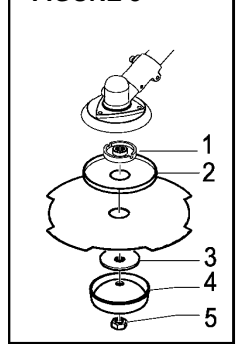

FIGURE 1

FIGURE 2

FIGURE 3

Item	P/N McC	P/N ELX	Qty	DESCRIPTION
FIGURE 1				
1	242992	538242992	1	trigger box assy
2	• 240091	538240091	1	throttle trigger spring
3	• 241296	538241296	1	throttle trigger
4	• 229837	538229837	1	half handle (left)
7	• 240833	538240833	4	screw 3x20, self threading
8	• 240618	538240618	2	screw 3x16, self threading
9	• 229836	538229836	1	half handle (right)
10	• 229819	538229819	1	safety lever
11	• 241292	538241292	1	cap
12	• 242923	538242923	1	wires assy
13	•• 236394	538236394	1	switch
14	•• 242947	538242947	1	throttle cable
18	236981	538236981	2	screw 3,5x9,5 self threading
20	229524	538229524	2	nut M5
21	243540	538243540	1	loop handle
22	242629	538242629	1	lower clamp
23	235802	538235802	2	screw M5x14
24	243541	538243541	1	safety pole barrier
25	503217520	503217520	2	screw 5x20, self threading
30	228152	538228152	2	harness half hook
31	236642	538236642	2	nut M6
32	235911	538235911	2	screw M6x12
35	240486	538240486	1	drive shaft
36	242442	538242442	1	outer shaft
37	• 228192	538228192	5	bushing ass'y
60	235802	538235802	1	screw m5x14
62	236529	538236529	2	split washer
63	235803	538235803	1	screw m5x25
65	242728	538242728	1	gear box ass'y
66	• 240151	538240151	1	screw M8x10
67	242729	538242729	1	flange guard
68	240688	538240688	3	screw+washer
A 70	249155	538249155	1	d.25 safety guard ass'y
71	• 227563	538227563	2	M5x16 screw
72	• 242629	538242629	1	upper clamp
73	• 242752	538242752	1	lower clamp
74	• 229208	538229208	2	nut M5
75	• 242644	538242644	1	string head guard
76	• 241973	538241973	1	line cutter
77	• 227563	538227563	2	M5x16 screw
78	• 240862	538240862	1	screw 4x18