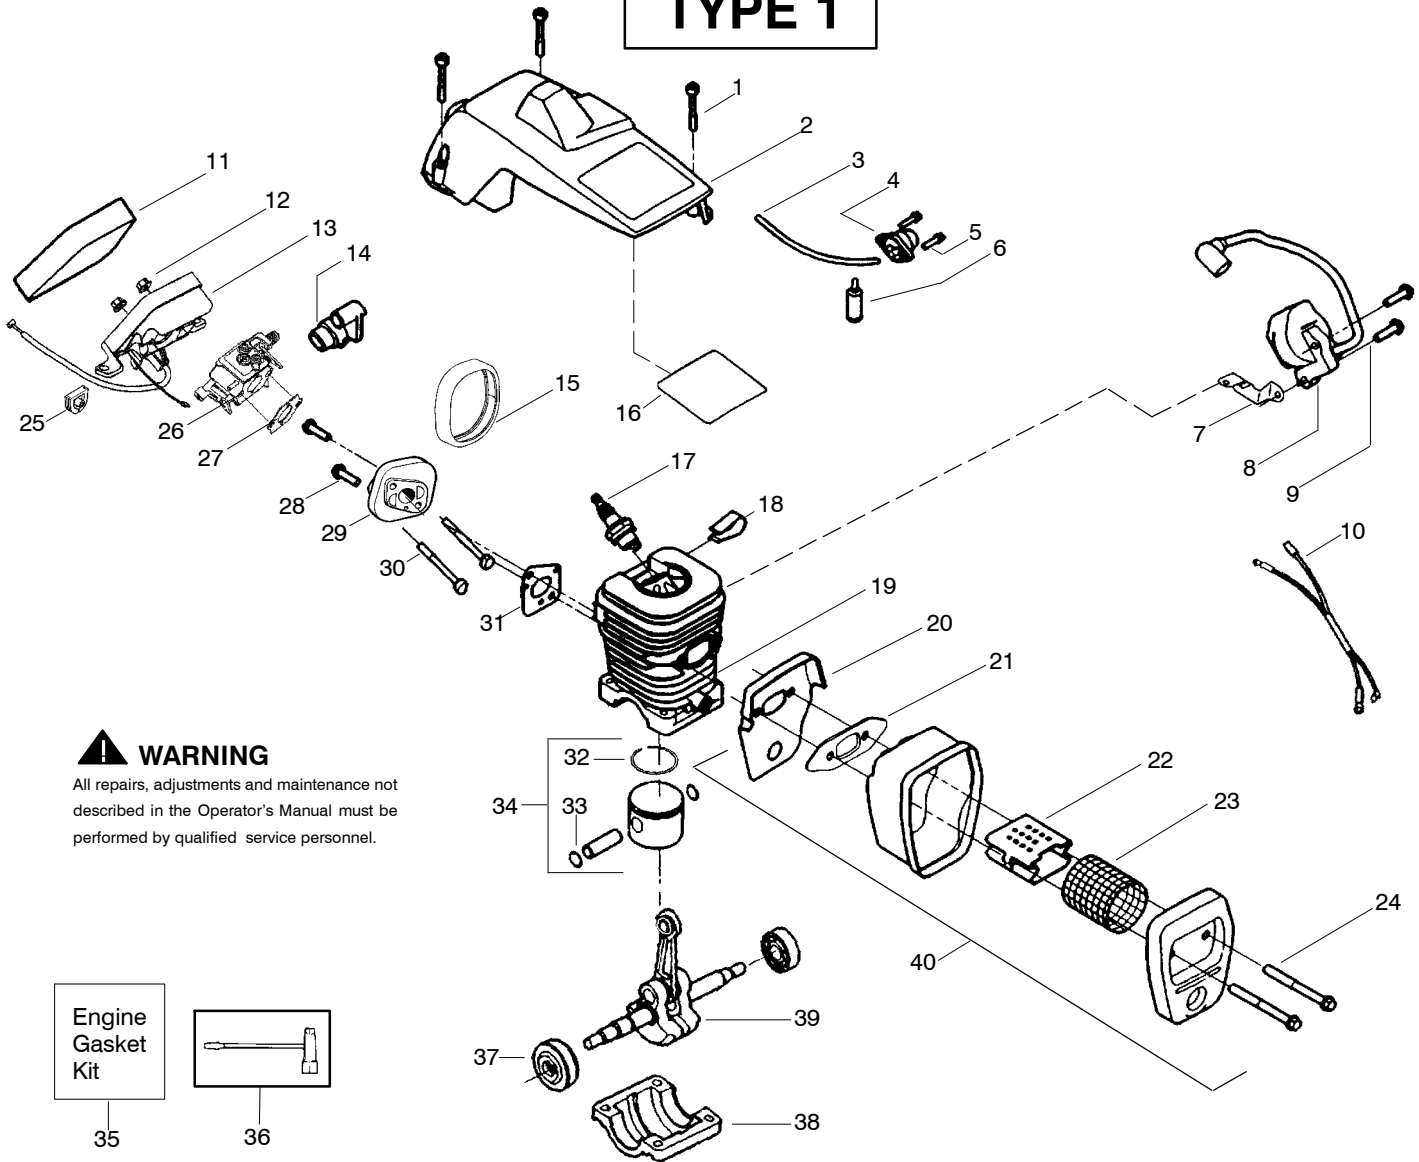

TYPE 1

⚠ WARNING

All repairs, adjustments and maintenance not described in the Operator's Manual must be performed by qualified service personnel.

Ref.	Part No.	Description	Ref.	Part No.	Description	Ref.	Part No.	Description
1.	530016153	Screw	19.	530012550	Cylinder	35.	530069608	Kit - Engine Gasket (Incl. 21, 27 & 31)
2.	530056914	Assy - Cylinder Shield (includes # 16)	20.	530049870	Backplate - Muffler	36.	530031135	Scrench
3.	530069247	Kit - Fuel Line (Small)	21.	530069608	Gasket - Muffler (kit)	37.	530056363	Assy - Seal & Bearing
4.	530071835	Kit - Air Purge (incl. #5)	22.	530037813	Diffuser - Muffler	38.	530037935	Cap - Crankcase
5.	530015780	Screw	23.	530036103	Screen - Spark	39.	530047062	Assy - Crankshaft
6.	530095646	Assy - Fuel Pick-up	24.	530016132	Bolt - Muffler	40.	530047207	Assy - Muffler (Incl. 20 - 24)
7.	530047442	Strap - Ground	25.	530047631	Grommet - Throttle Cable			Not Shown
8.	530039167	Ignition Module	26.	---	Kit - Carburetor			
9.	530015814	Screw		530071820	Zama (W-20)			
10.	530057475	Assy - Wire Harness		530071821	Walbro (WT-662)			
11.	530037793	Foam - Air Filter	27.	530069608	Gasket - Carb. (kit)	545079742		Manual
12.	530016101	Nut	28.	530016386	Screw	545003016		Decal - Warning CE
13.	530057702	Assy - Air Box	29.	530049700	Carb. Adapter			
14.	530035526	Grommet - Carb Adjust	30.	530016187	Screw			
15.	530054144	Seal - Carb Adapter	31.	530069608	Gasket - Adaptor (kit)			
16.	530055698	Reflector - Heat	32.	530038729	Ring - Piston			
17.	952030150	Spark Plug (RCJ-7Y)	33.	530015697	Retainer - Piston Pin			
18.	530016136	Clip - High Tension Lead	34.	530071408	Kit - Piston (Incl. 32 & 33)			

✓ = NEW PART NUMBER FOR THIS IPL

★ = REFER TO THE SERVICE REFERENCE INDICATED FOR MORE INFORMATION. (LOCATED AT END OF IPL)