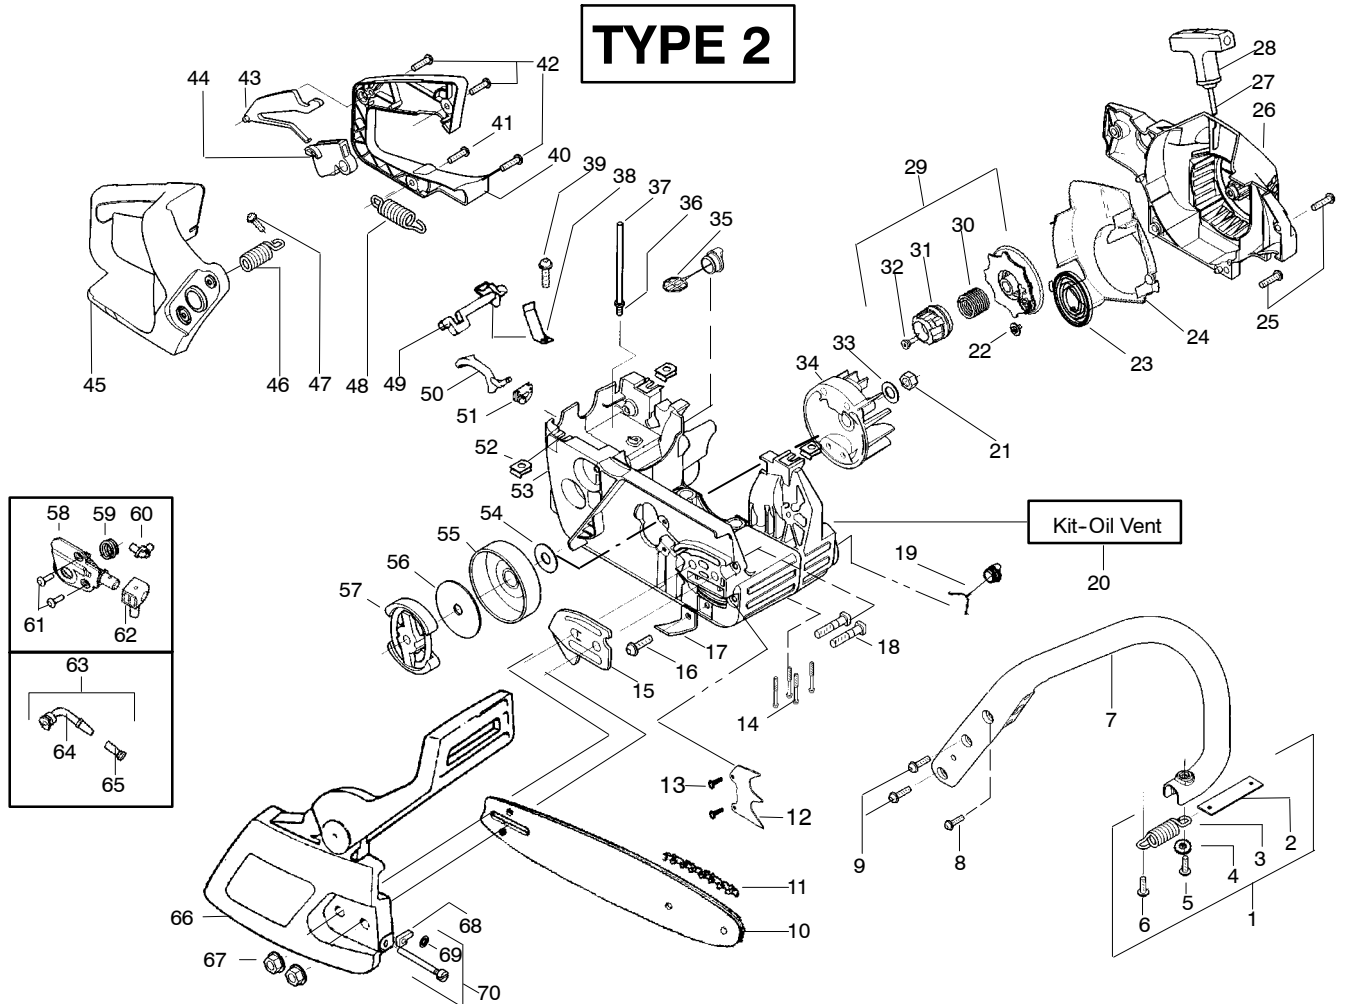

TYPE 2

Ref.	Part No.	Description	Ref.	Part No.	Description	Ref.	Part No.	Description
1.	530059667	Assy.-Isolator	28.	530056402	Handle- Starter	54.	530015907	Washer- Thrust
2.	530047608	Limiter Strap	29.	530071966	Kit- EPS Starter (Incl. 22,30,31,32)	55.	530047061	Assy.-Clutch Drum w/bearing
3.	530059668	Spring-Isolator	30.	530021180	Spring- EPS	56.	530015611	Washer-Clutch
4.	530015158	Washer	31.	530059677	Hub- EPS	57.	530014949	Assy. Clutch
5.	530016018	Screw	32.	530021179	Screw	58.	530071259	Kit - Oil Pump (incl. 59,60,62)
6.	530015843	Screw	33.	530015127	Washer- Flywheel	59.	530037820	Gear- Worm Spring
7.	530047583	Front Handle	34.	545016301	Assy- Flywheel	60.	530049477	Elbow- Oil Pickup
8.	530015940	Screw	35.	530047192	Assy- Fuel Cap	61.	530016064	Screw
9.	530015814	Screw	36.	530023877	Fitting- fuel line	62.	530019206	Seal Block
10.	530044915	Bar 16"	37.	530069216	Kit- Fuel line (large)	63.	530047663	Assy- Oil Pick-up (Incl. 64,65)
11.	538248288	Chain 16"	38.	530016149	Spring- Switch	64.	530038373	Pick-up Oiler
12.	530014381	Kit- Spike (Incl. 13)	39.	530015775	Screw	65.	530056533	Filter- Oil
13.	530016439	Screw	40.	530047581	Cover- Rear Handle	66.	545139901	Assy.-Chain Brake
14.	530016132	Screw	41.	530015886	Screw	67.	530015917	Nut- Bar Mounting
15.	530038238	Plate- Bar Mount.	42.	530015906	Screw	68.	530015826	Pin- Bar Adjust
16.	530015814	Screw	43.	530036098	Throttle Lockout	69.	530038593	Retainer
17.	530029850	Chain Catcher	44.	530036097	Trigger- Throttle	70.	530069611	Kit- Bar Adjusting (incl. # 68,69)
18.	530016133	Bolt- Bar	45.	530047582	Handle - Rear			
19.	530057236	Assy- Oil Cap	46.	530071958	Kit- Isolator (Upper)			
20.	530071666	Kit- Oil Vent	47.	530015875	Screw			
21.	530016134	Nut- Flywheel	48.	530059668	Spring- Isolator			
22.	530016080	Screw	49.	530057473	Lever- Switch			
23.	530027531	Spring- Starter	50.	530057474	Lever- Choke			
24.	530055723	Baffle- Air	51.	530049005	Grommet- Knob			
25.	530015892	Screw	52.	530015922	Nut- "U"- Type			
26.	545050903	Housing- Fan	53.	530058730	Assy- Chassis fuel lines and caps)			
27.	530069232	Kit - Rope						

✓ = NEW PART NUMBER FOR THIS IPL

★ = REFER TO THE SERVICE REFERENCE INDICATED FOR MORE INFORMATION. (LOCATED AT END OF IPL)