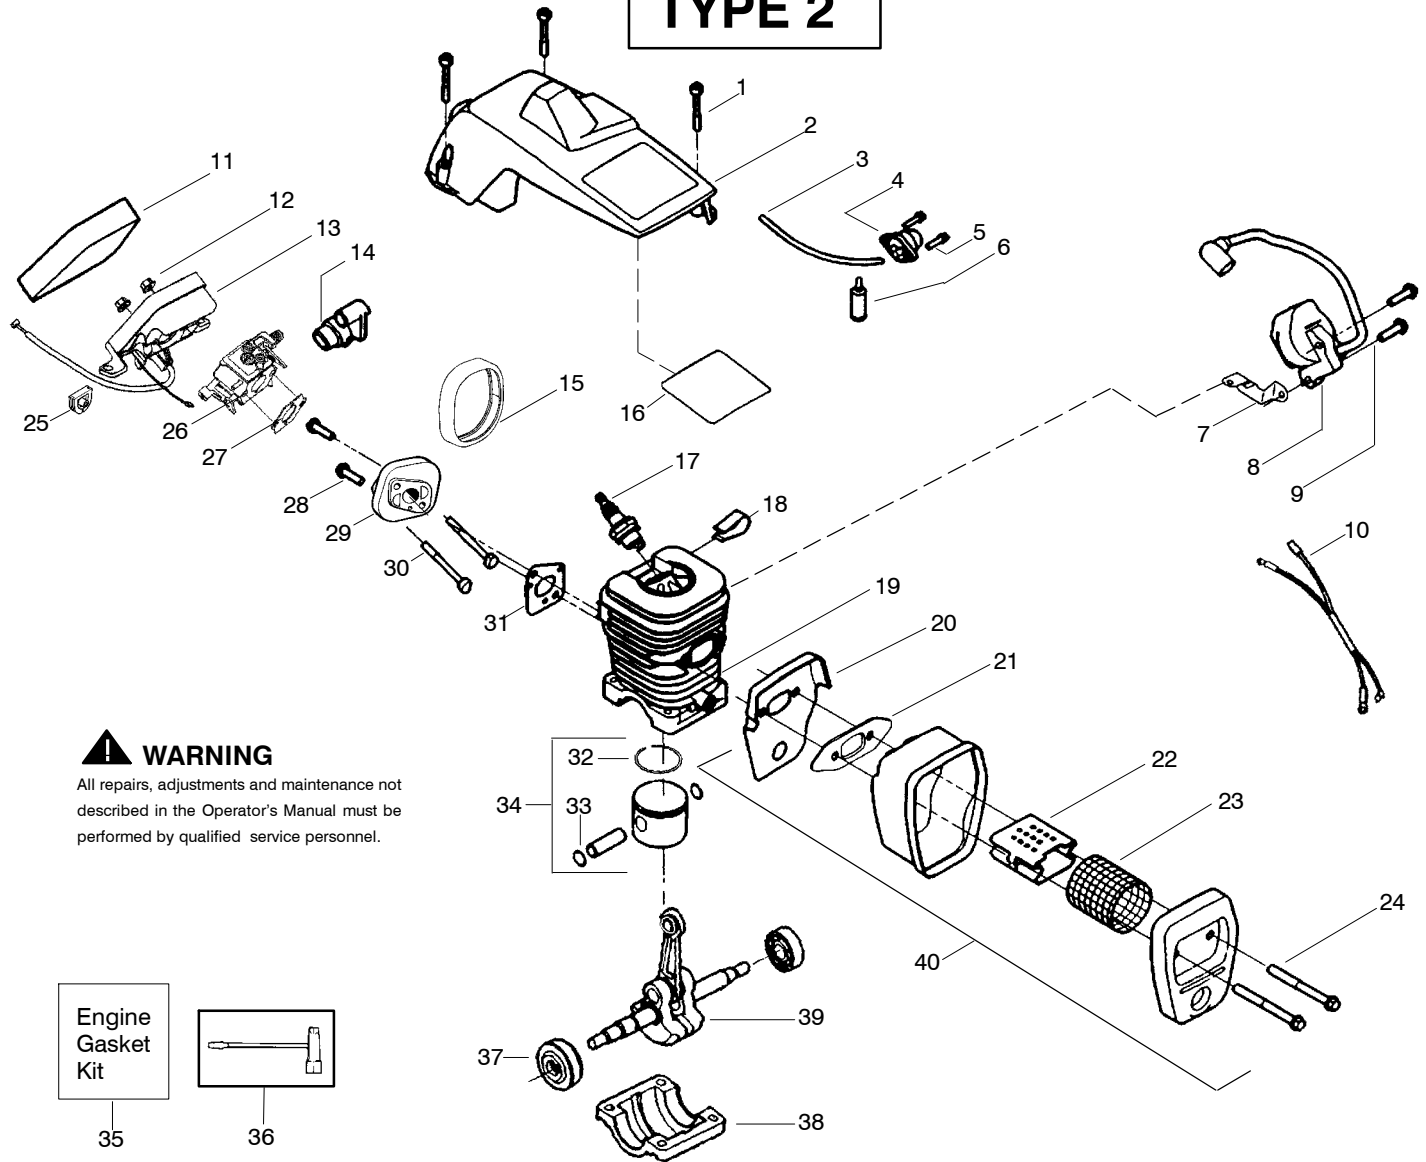

TYPE 2

⚠ WARNING

All repairs, adjustments and maintenance not described in the Operator's Manual must be performed by qualified service personnel.

Ref.	Part No.	Description	Ref.	Part No.	Description	Ref.	Part No.	Description
1.	530016153	Screw	19.	530012550	Cylinder	35.	530069608	Kit-Engine Gasket (Incl. 21, 27 & 31)
2.	530056914	Assy-Cylinder Shield (includes # 16)	20.	530049870	Backplate-Muffler	36.	530031135	Scrench
3.	530069247	Kit-Fuel Line (Small)	21.	530069608	Gasket-Muffler(kit)	37.	530056363	Assy-Seal & Bearing
4.	530071835	Kit-Air Purge (incl. #5)	22.	530037813	Diffuser-Muffler	38.	530037935	Cap-Crankcase
5.	530015780	Screw	23.	530036103	Screen-Spark	39.	530047062	Assy-Crankshaft
6.	530095646	Assy-Fuel Pick-up	24.	530016132	Bolt-Muffler	40.	530047207	Assy-Muffler (Incl. 20-24)
7.	530047442	Strap-Ground	25.	530047631	Grommet-Throttle Cable			Not Shown
8.	530039238	Ignition Module	26.	---	Kit-Carburetor			545123740 Manual
9.	530015814	Screw	↙ 545081885	Walbro (WT-891) (Incl. Grommet)			545003016 Decal-Warning CE	
10.	530057475	Assy-Wire Harness	27.	530069608	Gasket-Carb. (kit)			
11.	530037793	Foam-Air Filter	28.	530016386	Screw			
12.	530016101	Nut	29.	530049700	Carb. Adapter			
13.	530057702	Assy-Air Box	30.	530016187	Screw			
14.	530035526	Grommet-Carb Adjust	31.	530069608	Gasket-Adaptor(kit)			
15.	530054144	Seal-Carb Adapter	32.	530038729	Ring-Piston			
16.	530055698	Reflector-Heat	33.	530015697	Retainer-Piston Pin			
17.	952030150	Spark Plug (RCJ-7Y)	34.	530071408	Kit-Piston (Incl. 32 & 33)			
18.	530016136	Clip-High Tension Lead						

↙ = NEW PART NUMBER FOR THIS IPL   * = REFER TO THE SERVICE REFERENCE INDICATED FOR MORE INFORMATION. (LOCATED AT END OF IPL)