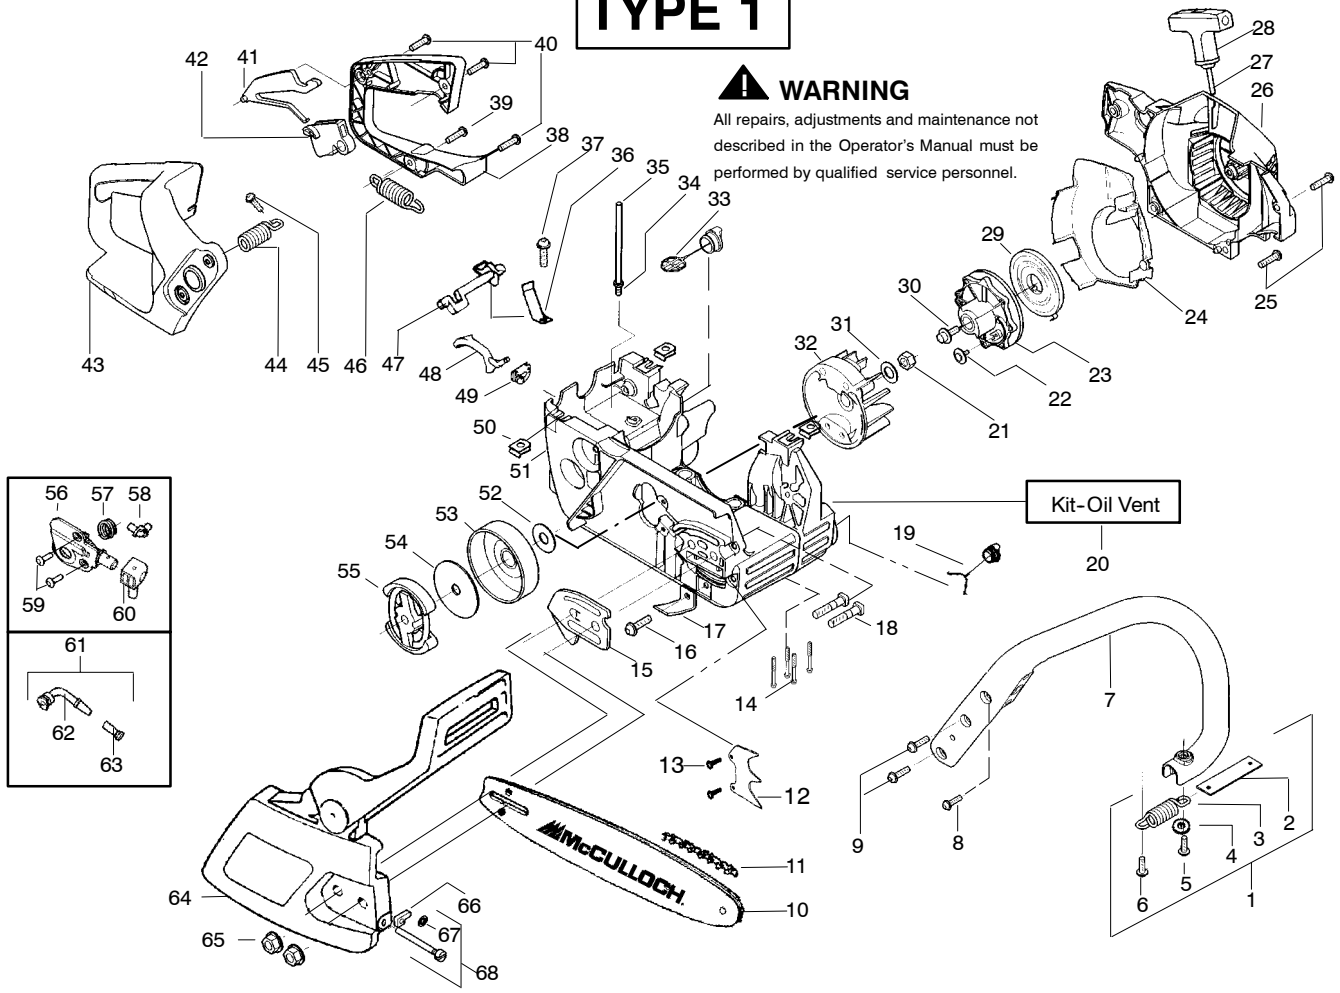

TYPE 1

⚠ WARNING

All repairs, adjustments and maintenance not described in the Operator's Manual must be performed by qualified service personnel.

Ref.	Part No.	Description	Ref.	Part No.	Description	Ref.	Part No.	Description
1.	530059667	Assy.-Isolator	28.	530056402	Handle-Starter	53.	530047061	Assy.-Clutch Drum w/bearing
2.	530047608	Limiter Strap	29.	530027531	Spring-Recoil	54.	530015611	Washer-Clutch
3.	530059668	Spring-Isolator	30.	530015920	Screw	55.	530014949	Assy. Clutch
4.	530015158	Washer	31.	530015127	Washer-Flywheel	56.	530071259	Kit - Oil Pump (incl. 57,58,60)
5.	530016018	Screw	32.	530039187	Assy-Flywheel	57.	530037820	Gear-Worm Spring
6.	530015843	Screw	33.	530047192	Assy-Fuel Cap	58.	530049477	Elbow-Oil Pickup
7.	530047583	Front Handle	34.	530023877	Fitting-fuel line	59.	530016064	Screw
8.	530015940	Screw	35.	530069216	Kit-Fuel line (large)	60.	530019206	Seal Block
9.	530015814	Screw	36.	530016149	Spring-Switch	61.	530047663	Assy-Oil Pick-up (Incl. 62,63)
10.	530044915	Bar - 16"	37.	530015775	Screw	62.	530038373	Pick-up Oiler
11.	538248288	Chain - 16"	38.	530047581	Cover-Rear Handle	63.	530056533	Filter-Oil
12.	530014381	Kit-Spike (Incl. 13)	39.	530015886	Screw	64.	530054739	Assy.-Chain Brake
13.	530016439	Screw	40.	530015906	Screw	65.	530015917	Nut-Bar Mounting
14.	530016132	Screw	41.	530036098	Throttle Lockout	66.	530015826	Pin-Bar Adjust
15.	530038238	Plate-Bar Mount.	42.	530036097	Trigger-Throttle	67.	530038593	Retainer
16.	530015814	Screw	43.	530047582	Handle - Rear	68.	530069611	Kit-Bar Adjusting (incl. # 66,67)
17.	530029850	Chain Catcher	44.	530071958	Kit-Isolator (Upper)			
18.	530016133	Bolt-Bar	45.	530015875	Screw			
19.	530057236	Assy-Oil Cap	46.	530059668	Spring-Isolator			
20.	530071666	Kit-Oil Vent	47.	530057473	Lever-Switch			
21.	530016134	Nut-Flywheel	48.	530057474	Lever-Choke			
22.	530016080	Screw	49.	530049005	Grommet-Knob			
23.	530037817	Starter Pulley	50.	530015922	Nut-"U"-Type			
24.	530055723	Baffle-Air	51.	530058733	Assy.-Chassis fuel lines and caps)			
25.	530015892	Screw	52.	530015907	Washer-Thrust			
26.	530056333	Housing-Fan						
27.	530069232	Kit - Rope						