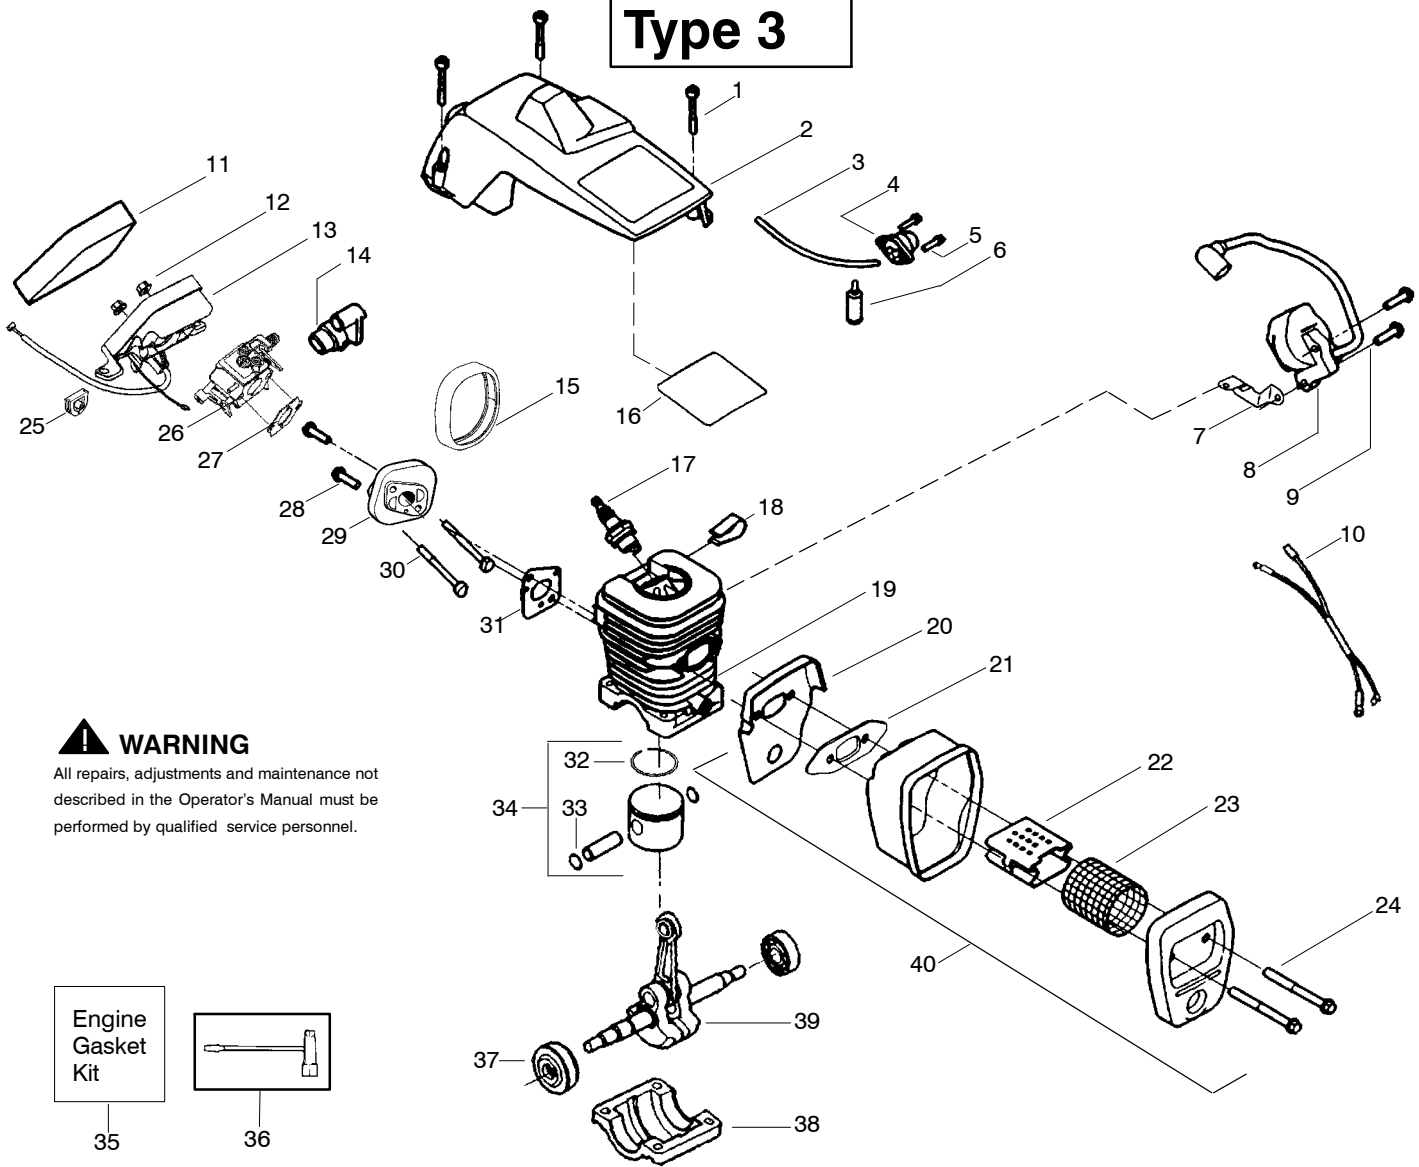

TYPE 2

Ref.	Part No.	Description	Ref.	Part No.	Description	Ref.	Part No.	Description	
1.	530016153	Screw	19.	530036103	Screen-Spark	36.	530047604	Housing-Air Filter	
2.	530056966	Shield-Cylinder	20.	530037813	Diffuser-Muffler	37.	530016101	Nut	
3.	530047213	Assy-Air Purge	21.	530069608	Gasket-Muffler (kit)	38.	530037793	Air Filter - Foam	
4.	530015780	Screw	22.	530047207	Assy-Muffler (Incl. 17-21)	39.	530031135	Wrench-Bar	
5.	530095646	Assy-Fuel Pick-up	23.	530047062	Assy-Crankshaft	40.	530069608	Kit-Engine Gasket (incl. 34,30,21)	
6.	530069247	Kit-Line Purge/Carb. (Small Dia)	24.	530037935	Cap-Crankcase				
7.	530069216	Kit-Line Purge/Tank (large line)	25.	530056363	Assy-Seal & Bearing				
8.	530049244	Grommet-Carb Adjust.	26.	530038729	Ring-Piston				
9.	530054144	Seal-Carb Adapter	27.	530015697	Retainer - Piston Pin				
10.	952030150	Spark Plug (RCJ-7Y)	28.	530071408	Kit-Piston - (incl. 26-27)				
11.	530016136	Clip-High Tension Lead	29.	530012411	Cylinder				
12.	530049117	Assy-Wire Harness (includes switch)	30.	530069608	Gasket-Carb. Adapter (kit)				
13.	530015814	Screw	31.	530016187	Screw			Not Shown	
14.	530039167	Module-Ignition	32.	530049700	Carb. Adapter			530163664	Manual- (Scan)
15.	530047442	Strap-Ground	33.	530016386	Screw			530163665	Manual - (Euro I)
16.	530037652	Insulator-Heat	34.	530069608	Carb. Gasket (kit)			530163666	Manual - (Euro II)
17.	530049870	Back Plate-Muffler	35.	---	Kit-Carburetor (WT-391)			530054781	Decal-Warning
18.	530016132	Screw						530038478	Cap-limiter low(tan)
								530038479	Cap-limiter high(brn)

↙ = NEW PART NUMBER FOR THIS IPL

★ = REFER TO THE SERVICE REFERENCE INDICATED FOR MORE INFORMATION. (LOCATED AT END OF IPL)

Type 3

⚠ WARNING

All repairs, adjustments and maintenance not described in the Operator's Manual must be performed by qualified service personnel.