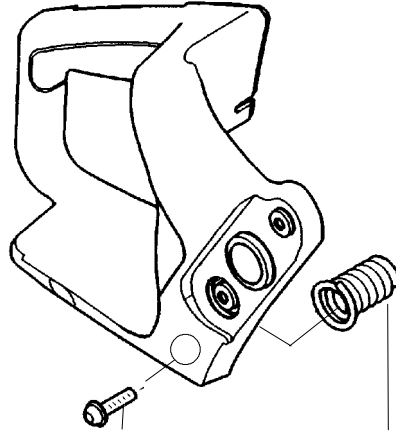

PARTS LIST NO. 545103476		PARTS LIST	CHAIN SAW MODEL(S) MAC CAT 440	
DATE 3/04/08	Replaces 87882 -3/19/07		Note: Illustration may differ from actual model due to design changes	PAGE NO. 8

***** **Service Reference** *****

Note: Due to product improvements, your unit may have been built with or without the spring and screw shown below. If your unit does not have this spring and screw, no action is required. If your unit does have the spring and screw, please order the part numbers listed below.

530015814
Screw

530053274
Assy-Isolator Spring