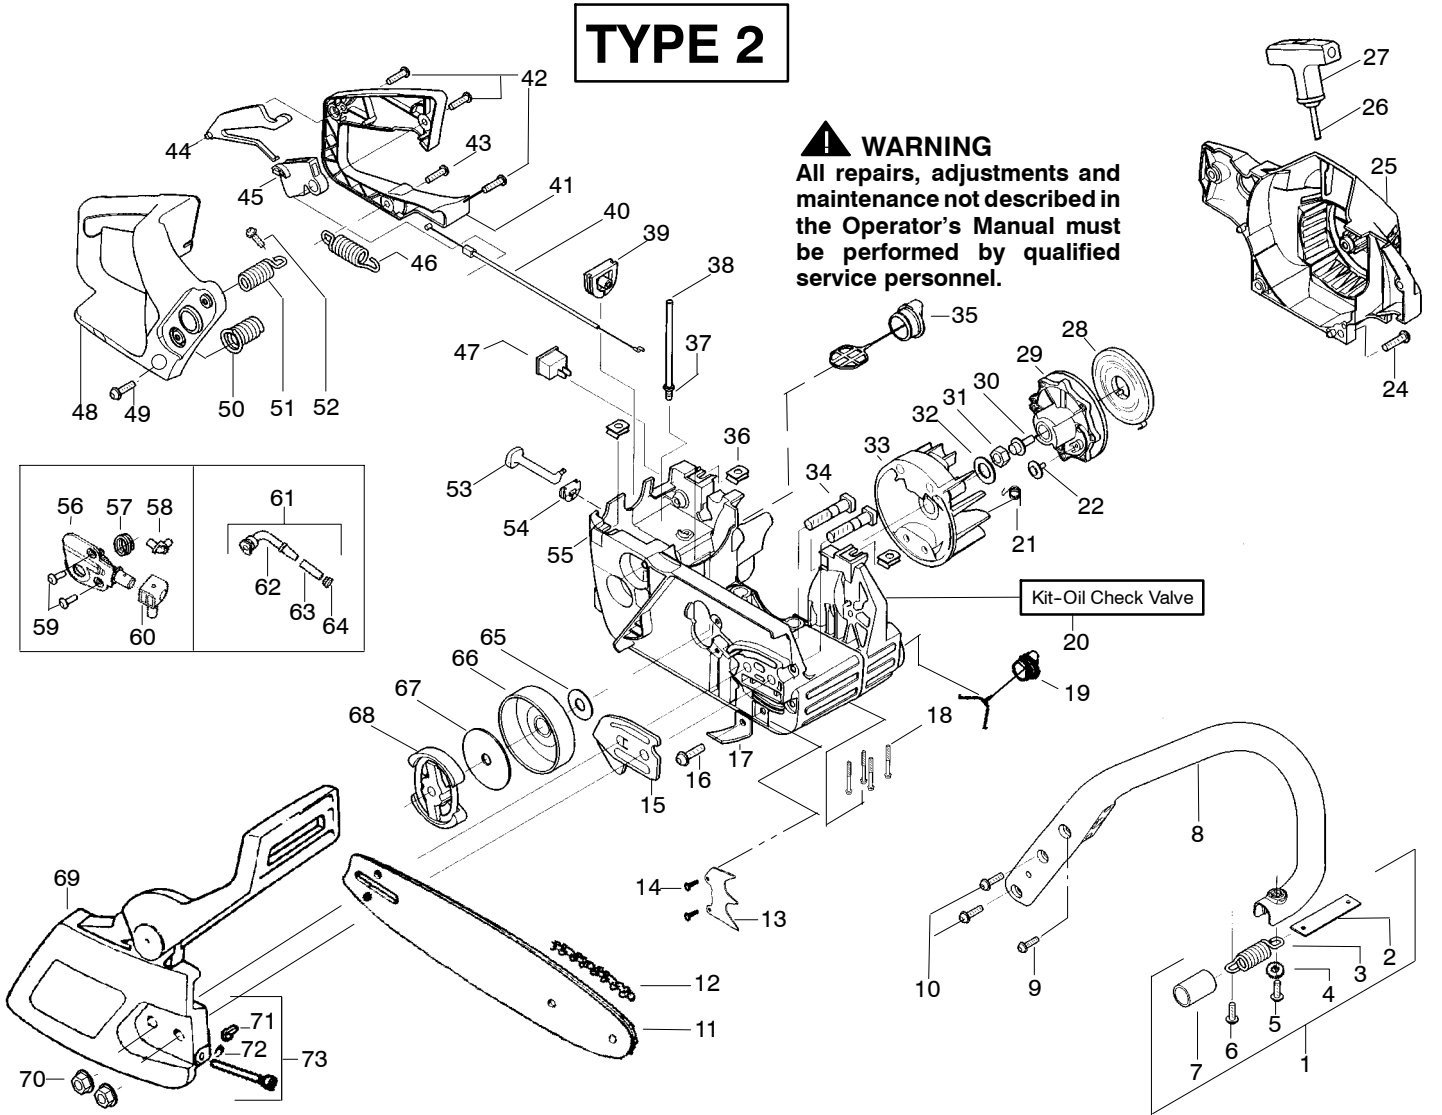

TYPE 2

Ref.	Part No.	Description	Ref.	Part No.	Description	Ref.	Part No.	Description
1.	530047963	Assy. - Isolator	27.	530056402	Handle - Starter	53.	530047605	Knob - Choke
2.	530047608	Strap - Limiter	28.	530027531	Spring - Recoil	54.	530049005	Grommet - Knob
3.	530042082	Spring - Isolator	29.	530037817	Pulley - Starter	55.	530056597	Assy - Chassis
4.	530015123	Washer	30.	530015920	Screw	56.	530071259	Kit - Oil Pump (Incls. 57, 58, 60)
5.	530016018	Screw	31.	530016134	Nut - Flywheel	57.	530037820	Gear - Worm Spring
6.	530015843	Screw	32.	530015127	Washer - Flywheel	58.	530049477	Elbow - Oil Pickup
7.	530036142	Sleeve - AV Spring	33.	530039209	Assy - Flywheel	59.	530016064	Screw
8.	530047583	Handle - Front	34.	530016133	Bolt - Bar	60.	530019206	Seal Block
9.	530015940	Screw	35.	530047192	Assy - Fuel Cap	61.	530047663	Assy - Oil Pickup (Incl. 62 - 64)
10.	530015814	Screw	36.	530015922	Nut - "U" - Type	62.	530038373	Pick-up Oiler
11.	530044896	Bar - 14"	37.	530023877	Fitting - fuel line	63.	530037821	Filter - Oil
12.	538029933	Chain 14"	38.	530069216	Kit - Fuel line (large)	64.	530030189	Plug - Oil Filter
13.	530014381	Kit - Assy Spike (incl. 14)	39.	530047631	Grommet - Cable	65.	530015907	Washer - Thrust
14.	530015805	Screw	40.	530047602	Cable - Throttle	66.	530047061	Assy. - Clutch Drum w/bearing
15.	530038238	Plate - Bar Mounting	41.	530047581	Cover - Rear Handle	67.	530015611	Washer - Clutch
16.	530015814	Screw	42.	530015906	Screw	68.	530014949	Assy. Clutch
17.	530029850	Chain Catcher	43.	530015886	Screw	69.	530054736	Assy - Chain Brake
18.	530016132	Screw	44.	530036098	Lockout - Throttle	70.	530015917	Nut - Bar Mounting
19.	530010846	Assy - Oil Cap	45.	530036097	Trigger - Throttle	71.	530015826	Pin - Retainer
20.	530071666	Kit - Oil Check Valve	46.	530042082	Spring	72.	530038593	Retainer
21.	530023817	Spring - Starter Dog	47.	530069572	Kit - Switch	73.	530069611	Kit - Bar Adjust (incl. 71 & 72)
22.	530016080	Screw	48.	530047582	Handle - Rear			
23.	---	---	49.	530015814	Screw			
24.	530015892	Screw	50.	530053274	Assy. Isolator - lower			
25.	530054175	Housing - Fan	51.	530071385	Kit - Isolator (Upper)			
26.	530069232	Kit - Rope	52.	530015875	Screw			

✓ = NEW PART NUMBER FOR THIS IPL

* = REFER TO THE SERVICE REFERENCE INDICATED FOR MORE INFORMATION. (LOCATED AT END OF IPL)