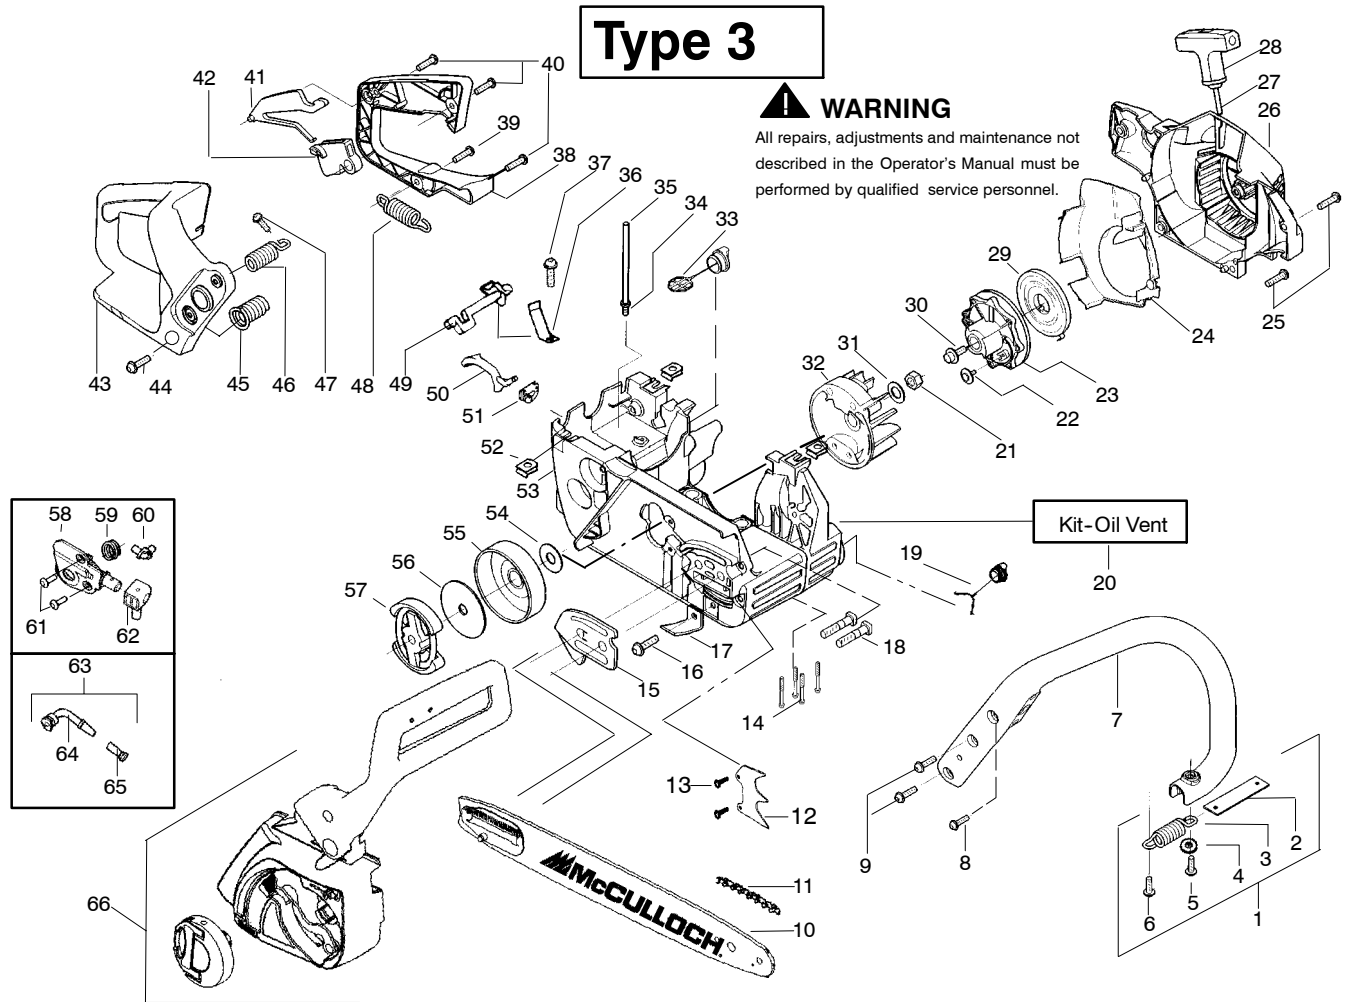

WARNING
All repairs, adjustments and maintenance not described in the Operator's Manual must be performed by qualified service personnel.

Ref.	Part No.	Description	Ref.	Part No.	Description	Ref.	Part No.	Description
1.	530059667	Assy.- Isolator	28.	530056402	Handle-Starter	53.	530058733	Assy-Chassis fuel lines and caps)
2.	530047608	Limiter Strap	29.	530027531	Spring-Recoil	54.	530015907	Washer-Thrust
3.	530059668	Spring-Isolator	30.	530015920	Screw	55.	530047061	Assy.-Clutch Drum w/bearing
4.	530015158	Washer	31.	530015127	Washer-Flywheel	56.	530015611	Washer-Clutch
5.	530016018	Screw	32.	530039187	Assy-Flywheel	57.	530014949	Assy. Clutch
6.	530015843	Screw	33.	530047192	Assy-Fuel Cap	58.	530071259	Kit - Oil Pump (incl. 59,60,62)
7.	545048001	Front Handle	34.	530023877	Fitting-fuel line	59.	530037820	Gear-Worm Spring
8.	530015940	Screw	35.	530069216	Kit-Fuel line (large)	60.	530049477	Elbow-Oil Pickup
9.	530015814	Screw	36.	530016149	Spring-Switch	61.	530016064	Screw
10.	530044897	Bar - 16"	37.	530015775	Screw	62.	530019206	Seal Block
11.	538248288	Chain - 16"	38.	530047581	Cover-Rear Handle	63.	530047663	Assy-Oil Pick-up (Incl. 64,65)
12.	530014381	Kit-Spike (Incl. 13)	39.	530015886	Screw	64.	530038373	Pick-up Oiler
13.	530016439	Screw	40.	530015906	Screw	65.	530056533	Filter-Oil
14.	530016132	Screw	41.	530036098	Throttle Lockout	66.	530071897	Assy-Chain Brake Adjuster (Incl. knob)
15.	530038238	Plate-Bar Mount.	42.	530036097	Trigger-Throttle			
16.	530015814	Screw	43.	530047582	Handle - Rear			
17.	530029850	Chain Catcher	44.	★★★★★	Screw			
18.	530016133	Bolt-Bar	45.	★★★★★	Assy Isolator-lower			
19.	530010846	Assy-Oil Cap	46.	530071958	Kit-Isolator (Upper)			
20.	530071666	Kit-Oil Vent	47.	530015875	Screw			
21.	530016134	Nut-Flywheel	48.	530059668	Spring-Isolator			
22.	530016080	Screw	49.	530057473	Lever-Switch			
23.	530037817	Starter Pulley	50.	530057474	Lever-Choke			
24.	530055723	Baffle-Air	51.	530049005	Grommet-Knob			
25.	530015892	Screw	52.	530015922	Nut-"U"-Type			
26.	530049335	Housing-Fan						
27.	530069232	Kit - Rope						

✓ = NEW PART NUMBER FOR THIS IPL

★ = REFER TO THE SERVICE REFERENCE INDICATED FOR MORE INFORMATION. (LOCATED AT END OF IPL)