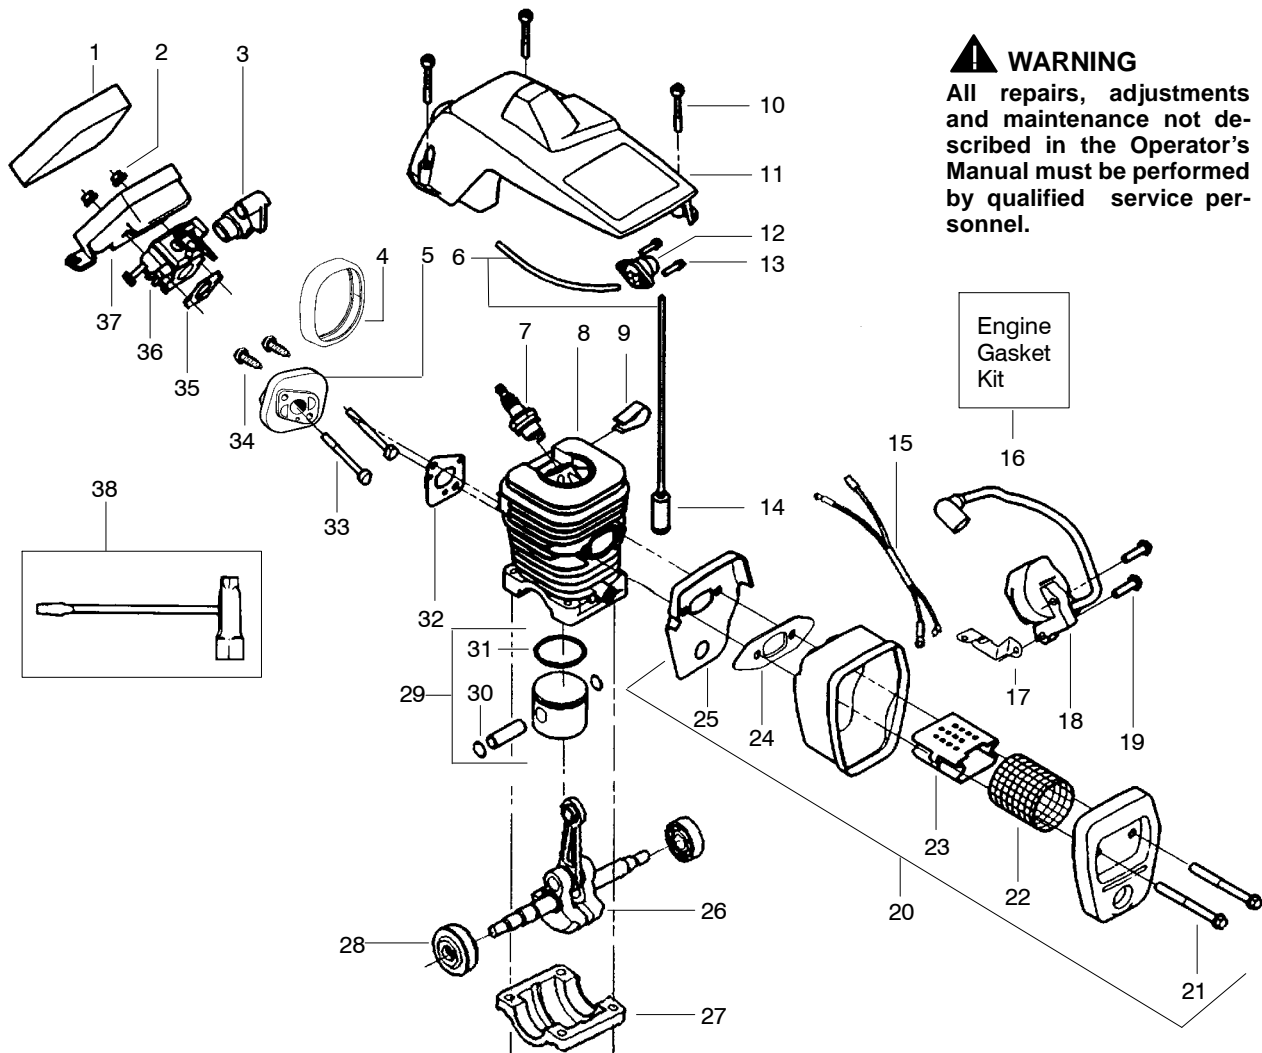

⚠ WARNING

All repairs, adjustments and maintenance not described in the Operator's Manual must be performed by qualified service personnel.

Ref.	Part No.	Description	Ref.	Part No.	Description	Ref.	Part No.	Description
1.	530037793	Foam - Air Filter	17.	530047442	Strap - Ground	32.	530069608	Gasket - Adapter (kit)
2.	530016101	Nut	18.	530039167	Module - Ignition	33.	530016187	Screw
3.	530049244	Grommet - Carb Adjust	19.	530015814	Screw	34.	530016386	Screw
4.	530054144	Seal - Carb Adapter	20.	530047207	Assy - Muffler (Incl. 21, 22, 23, 24, 25)	35.	530069608	Gasket - Carb. (kit)
5.	530049700	Adapter - Carb.	21.	530016132	Screw	36.	---	Kit - Carburetor
6.	530069247	Kit - Fuel Line (Small)	22.	530036103	Screen - Spark		545081885	Walbro (WT - 891) (Incl. Grommet)
7.	952030150	Spark Plug (RCJ - 7Y)	23.	530037813	Diffuser - Muffler	(Note: Repair kits are not available for these carburetors)		
8.	530012550	Cylinder	24.	530069608	Gasket - Muffler (kit)	37.	530057480	Housing - Air Filter
9.	530016136	Clip - High Tension Lead	25.	530049870	Backplate - Muffler	38.	530031135	Scrench
10.	530016153	Screw	26.	545113101	Assy. - Crankshaft	Not Shown		
11.	530037798	Shield - Cylinder	27.	530037935	Cap - Crankcase	545154795	Operator Manual	
12.	530071835	Kit - Air Purge (Incl. 13)	28.	530056363	Assy. - Seal & Bearing	545003001	Decal - Warning (Russia)	
13.	530015780	Screw	29.	530071408	Kit - Piston (Incl. 30 & 31)			
14.	530095646	Assy - Fuel Pick-up	30.	530015697	Retainer - Piston Pin			
15.	530052296	Assy. - Wire Harness	31.	530038729	Ring - Piston			
16.	530069608	Kit - Engine Gasket (Incl. 24, 32 & 35)						

✓ = NEW PART NUMBER FOR THIS IPL   * = REFER TO THE SERVICE REFERENCE INDICATED FOR MORE INFORMATION. (LOCATED AT END OF IPL)
● = THESE PARTS ARE ILLUSTRATED FOR CLARITY. ORDER COMPLETE ASSEMBLY.