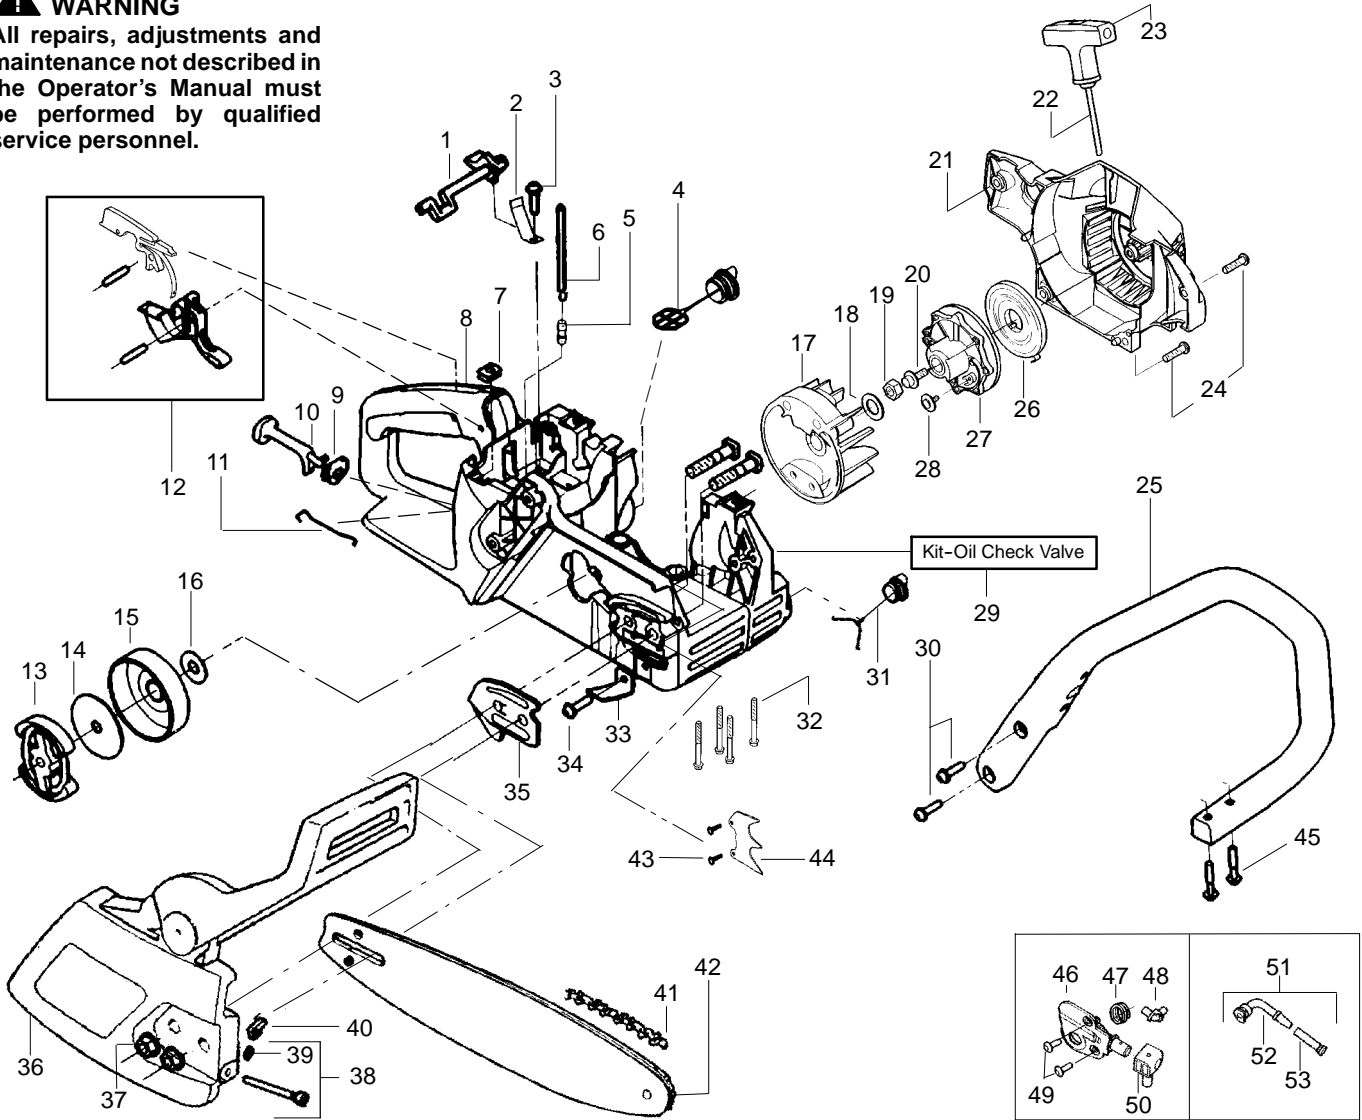

⚠ WARNING

All repairs, adjustments and maintenance not described in the Operator's Manual must be performed by qualified service personnel.

Ref.	Part No.	Description	Ref.	Part No.	Description	Ref.	Part No.	Description
1.	530038227	Lever-Switch (Includes Pin)	21.	530054175	Housing-Fan	40.	530015826	Pin-Bar Adjust
2.	530016149	Spring-Switch	22.	530069232	Kit-Rope	41.	530051442	Chain-16"
3.	530015775	Screw	23.	530056402	Handle-Starter	42.	530044915	Bar-16"
4.	530047192	Assy-Fuel Cap	24.	530015892	Screw	43.	530016439	Screw
5.	530023877	Fitting	25.	530059172	Handle-Front	44.	530014381	Kit-Spike (incl. #43)
6.	530069216	Kit-Fuel Line (Large)	26.	530027531	Spring-Starter	45.	530015940	Screw
7.	530015922	Nut-Speed	27.	530037817	Pulley-Starter	46.	530071259	Kit-Oil Pump (incl 47,48,50)
8.	530057470	Assy-Chassis	28.	530016080	Screw	47.	530037820	Gear-Worm Spring
9.	530049005	Grommet-Choke Knob	29.	530071666	Kit-Oil Check Valve	48.	530049477	Elbow-Oil Pickup
10.	530047989	Lever-Choke	30.	530015814	Screw	49.	530016064	Screw
11.	530037809	Wire-Throttle	31.	530010846	Assy-Oil Cap	50.	530019206	Seal Block
12.	530071832	Kit-Trigger & Lockout	32.	530016132	Screw	51.	530047663	Assy-Oil-Pickup (Incl. 52,53)
13.	530014949	Assy. - Clutch	33.	530029850	Chain Catcher	52.	530038373	Pickup-Oiler
14.	530015611	Washer-Clutch	34.	530015814	Screw	53.	530056533	Filter-Oil
15.	530047061	Assy-Drum W/brg.	35.	530038238	Plate-Bar Mounting			
16.	530015907	Washer - Thrust	36.	545139902	Assy-Chain Brake			
17.	530047534	Assy-Flywheel	37.	530015917	Nut-Bar Mounting			
18.	530015127	Washer-Flywheel	38.	530069611	Kit-Bar Adjust (incl. 39,40)			
19.	530016134	Nut-Flywheel	39.	530038593	Retainer-Bar Adjust			
20.	530015920	Screw						