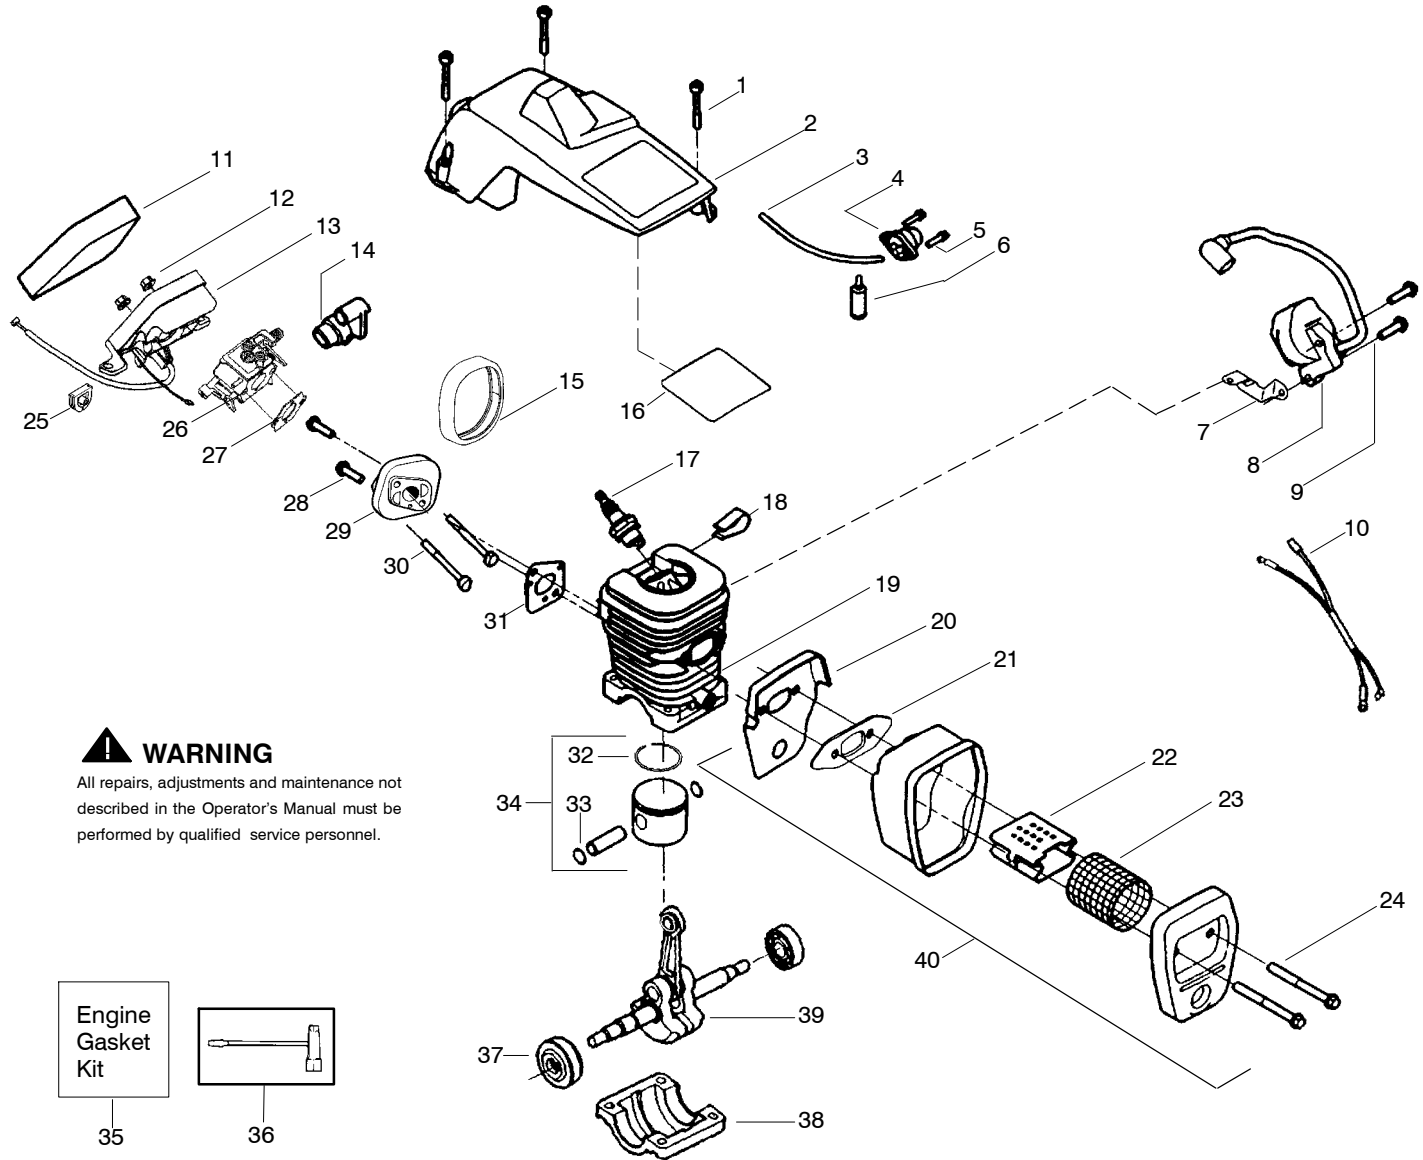

✓ = NEW PART NUMBER FOR THIS IPL

★ = REFER TO THE SERVICE REFERENCE INDICATED FOR MORE INFORMATION. (LOCATED AT END OF IPL)

WARNING

All repairs, adjustments and maintenance not described in the Operator's Manual must be performed by qualified service personnel.

Ref.	Part No.	Description	Ref.	Part No.	Description	Ref.	Part No.	Description
1.	530016153	Screw	19.	530012550	Cylinder	35.	530069608	Kit-Engine Gasket (Incl. 21, 27 & 31)
2.	530056914	Assy-Cylinder Shield (includes # 16)	20.	530049870	Backplate-Muffler	36.	530031135	Scrench
3.	530069247	Kit-Fuel Line (Small)	21.	530069608	Gasket-Muffler(kit)	37.	530056363	Assy-Seal & Bearing
4.	530071835	Kit-Air Purge (incl. #5)	22.	530037813	Diffuser-Muffler	38.	530037935	Cap-Crankcase
5.	530015780	Screw	23.	530036103	Screen-Spark	39.	530047062	Assy-Crankshaft
6.	530095646	Assy-Fuel Pick-up	24.	530016132	Bolt-Muffler	40.	530047207	Assy-Muffler (Incl. 20,21,22,23,24)
7.	530047442	Strap-Ground	25.	530047631	Grommet-Throttle Cable			
8.	530039238	Ignition Module	26.	---	Kit-Carburetor			
9.	530015814	Screw		545081885	Walbro (WT-89) (Incl. Grommet)			
10.	530057475	Assy-Wire Harness	27.	530069608	Gasket-Carb. (kit)			
11.	530037793	Foam-Air Filter	28.	530016386	Screw			Not Shown
12.	530016101	Nut	29.	530049700	Carb. Adapter			
13.	530057702	Assy-Air Box	30.	530016187	Screw			
14.	530049244	Grommet-Carb Adjust	31.	530069608	Gasket-Adaptor(kit)	545154712		Manual
15.	530054144	Seal-Carb Adapter	32.	530038729	Ring-Piston	545003030		Decal-Warning
16.	530055698	Reflector-Heat	33.	530015697	Retainer-Piston Pin			
17.	952030150	Spark Plug (RCJ-7Y)	34.	530071408	Kit-Piston (Incl. 32 & 33)			
18.	530016136	Clip-High Tension Lead						

✓ = NEW PART NUMBER FOR THIS IPL * = REFER TO THE SERVICE REFERENCE INDICATED FOR MORE INFORMATION. (LOCATED AT END OF IPL)