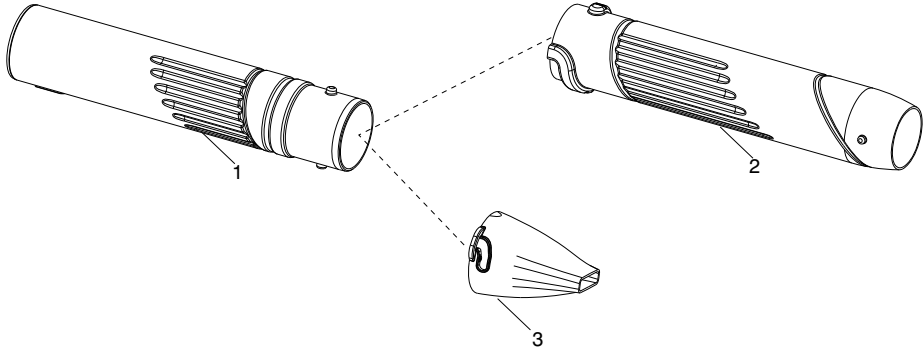

Parts List No. 545164343		 McGULLOGH PARTS LIST	MODEL M320	
Date 4/20/12	Replaces 545164343 - 8/02/11		NOTE : Illustration may differ from actual model due to design changes.	Page: 3

TYPE 1,2,3

⚠ WARNING

All repairs, adjustments and maintenance not described in the Operator's Manual must be performed by Qualified Service Personnel.

Ref.	Part No.	Description
1.	545167801	Tube - Upper Blower w/barrier
2.	545100601	Tube - Lower Blower
3.	545151201	Nozzle - High Speed

✓ = New Part Number For This IPL

★ = Refer to the Service Reference Indicated for more information.(Located at the END of the IPL)