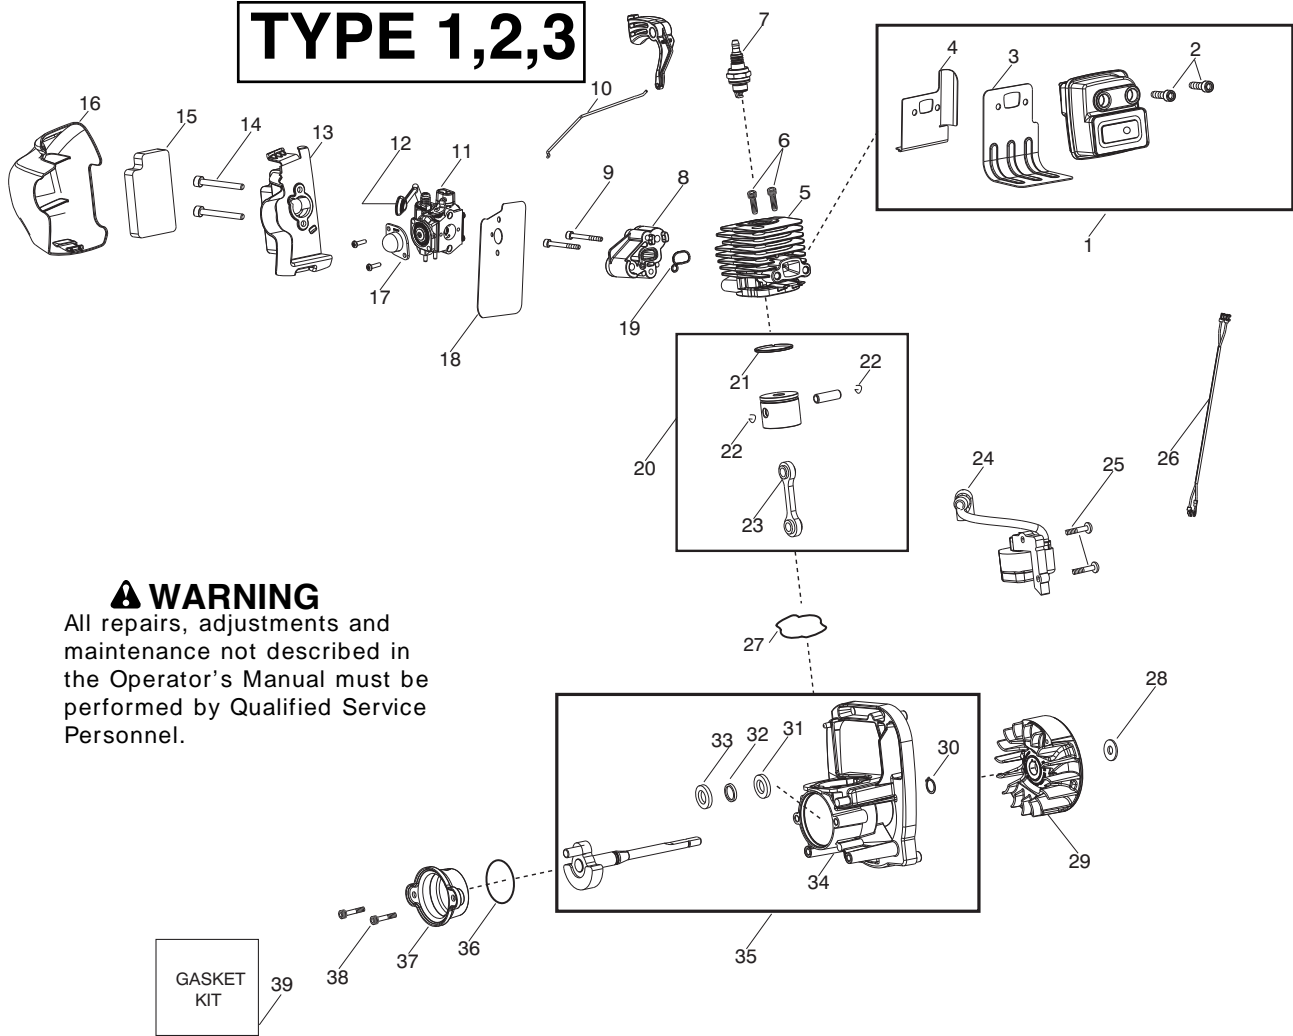

✓ = New Part Number For This IPL

★ = Refer to the Service Reference Indicated for more information.(Located at the END of the IPL)

Parts List No. 545164343		 McGULLOUGH PARTS LIST	MODEL M320
Date 4/20/12	Replaces 545164343 - 8/02/11		NOTE : Illustration may differ from actual model due to design changes.

TYPE 1,2,3

⚠ WARNING
All repairs, adjustments and maintenance not described in the Operator's Manual must be performed by Qualified Service Personnel.

Ref.	Part No.	Description	Ref.	Part No.	Description
1.	545168902	Assy - Muffler (Incl. 2,3,4)	23.	545081865	Kit - Assy. Connecting Rod
2.	530058982	Bolt	24.	545158001	Module - Ignition
3.	----	Gasket (Ref.#39)	25.	530016357	Screw
4.	545098801	Shield - Muffler	26.	545127601	Assy - Wire Harness
5.	545115301	Cylinder	27.	----	O-Ring (Ref.#39)
6.	530015953	Bolt	28.	530015828	Washer
7.	952030249	Spark Plug (RCJ-6Y)	29.	----	Assy - Flywheel
8.	545084901	Adapter - Carb.		545197301	(TYPE 1,2)
9.	530016441	Screw		✓530054115	(TYPE 3)
10.	545115501	Linkage - Throttle	30.	530015941	Retainer - Crankshaft
11.	545081855	Kit - Carb. Assy (WT875A) (Incl. 12,17)	31.	530055728	Bearing - Outer
12.	545157103	Lever- Choke (Red)	32.	530019264	Seal
13.	545112603	Base - Airbox	33.	530032125	Bearing - Inner
14.	530016429	Screw	34.	530012582	Assy - Crankcase (Incl. 31,32,33)
15.	545116801	Filter	35.	----	Assy - Crankcase & Crankshaft (Incl. 30,34)
16.	545112702	Cover - Air Box Filter		545102102	(TYPE 1,2)
17.	530035497	Bulb - Purge (walbro 188-16)		✓579012701	(TYPE 3)
18.	----	Gasket (Ref.#39)	36.	----	O-Ring (Ref.#37,39)
19.	----	O-Ring (Ref.#39)	37.	530057954	Assy - Rear Plug (Incl. 36)
20.	545081864	Kit - Piston / Connecting Rod (Incl. 21,22,23)	38.	530016386	Screw
21. ✓	545154009	Ring - Piston	39.	545081832	Kit - Gasket (Incl. 3,18,19,27,36)
22.	530015162	Retainer - Wrist Pin			