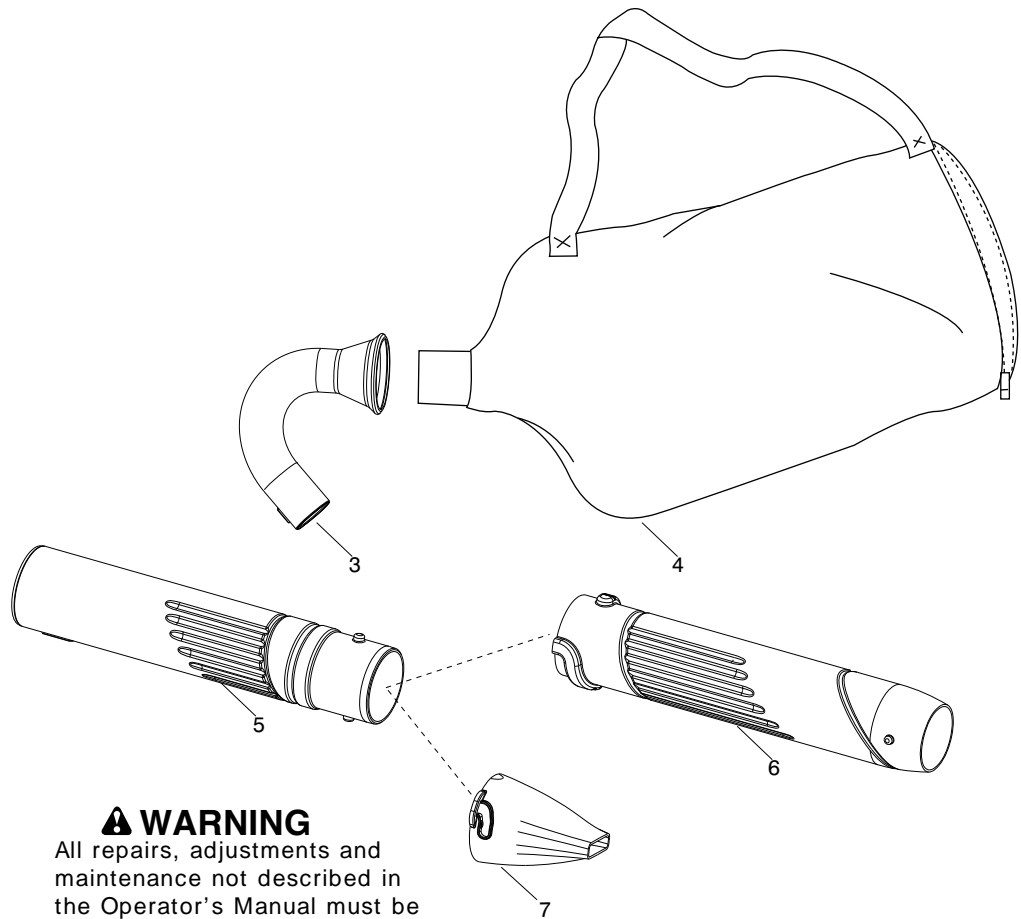

Parts List No. 576621801		 McGULLOCH PARTS LIST	MODEL MC200VS	
Date 4/19/12	Replaces 576621801 - 5/11/10		NOTE : Illustration may differ from actual model due to design changes.	Page: 3

TYPE 1,2,3

⚠ WARNING

All repairs, adjustments and maintenance not described in the Operator's Manual must be performed by Qualified Service Personnel.

Ref.	Part No.	Description
1.	545099401	Tube - Upper Vac
2.	530095589	Tube - Lower Vac
3.	575873501	Tube - J
4.	530095564	Assy - Vac Bag
5.	545100501	Tube - Upper Blower
6.	545100601	Tube - Lower Blower
7.	545151201	Nozzle - High Speed