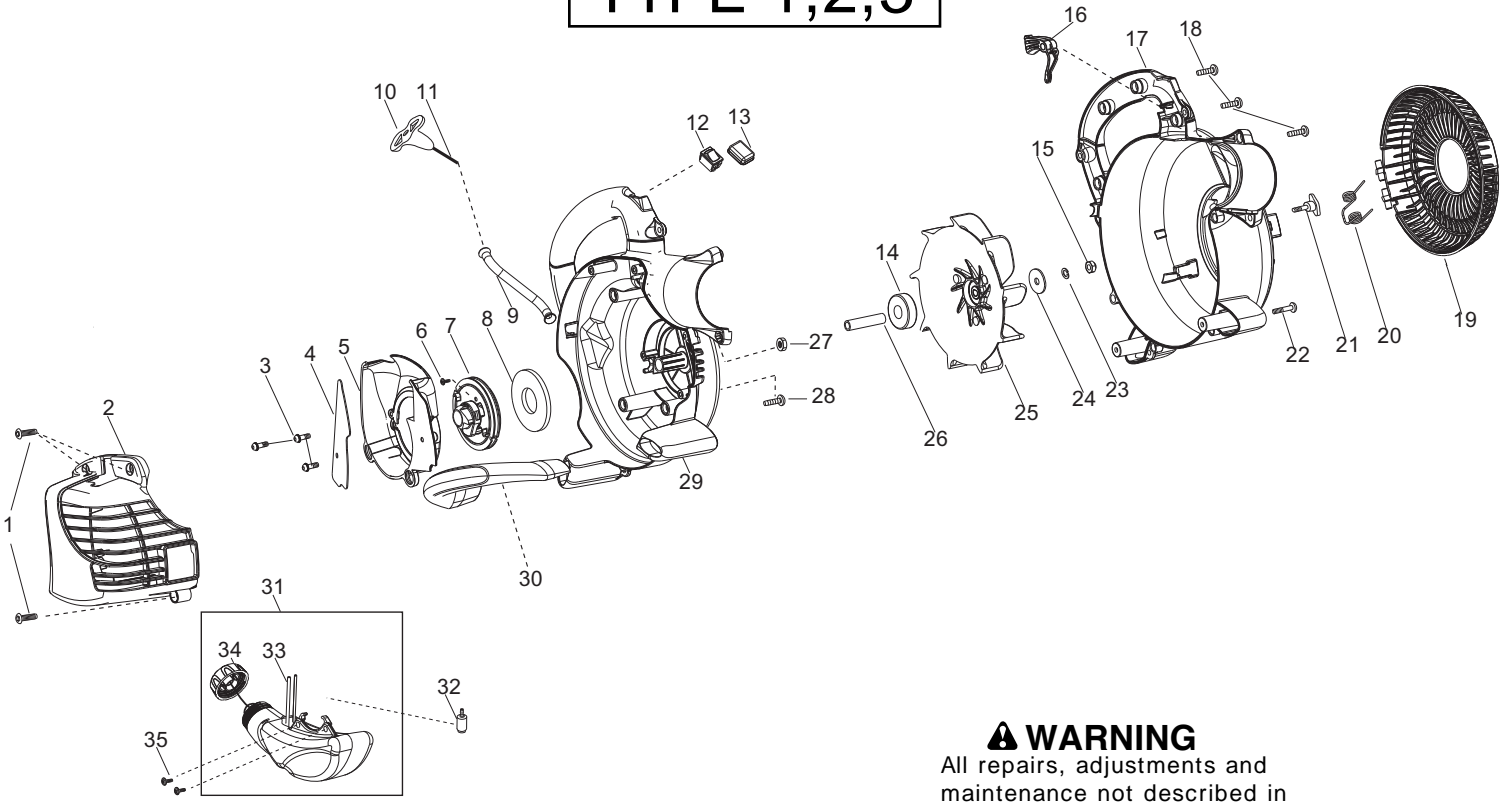

Parts List No. 576621801		 McGULLOCH PARTS LIST	MODEL MC200VS
Date 4/19/12	Replaces 576621801 - 5/11/10		NOTE : Illustration may differ from actual model due to design changes.

TYPE 1,2,3

⚠ WARNING

All repairs, adjustments and maintenance not described in the Operator's Manual must be performed by Qualified Service Personnel.

✓ = New Part Number For This IPL

★ = Refer to the Service Reference Indicated for more information.(Located at the END of the IPL)

Parts List No. 576621801		 McGULLOCH PARTS LIST	MODEL MC200VS
Date 4/19/12	Replaces 576621801 - 5/11/10		NOTE : Illustration may differ from actual model due to design changes.