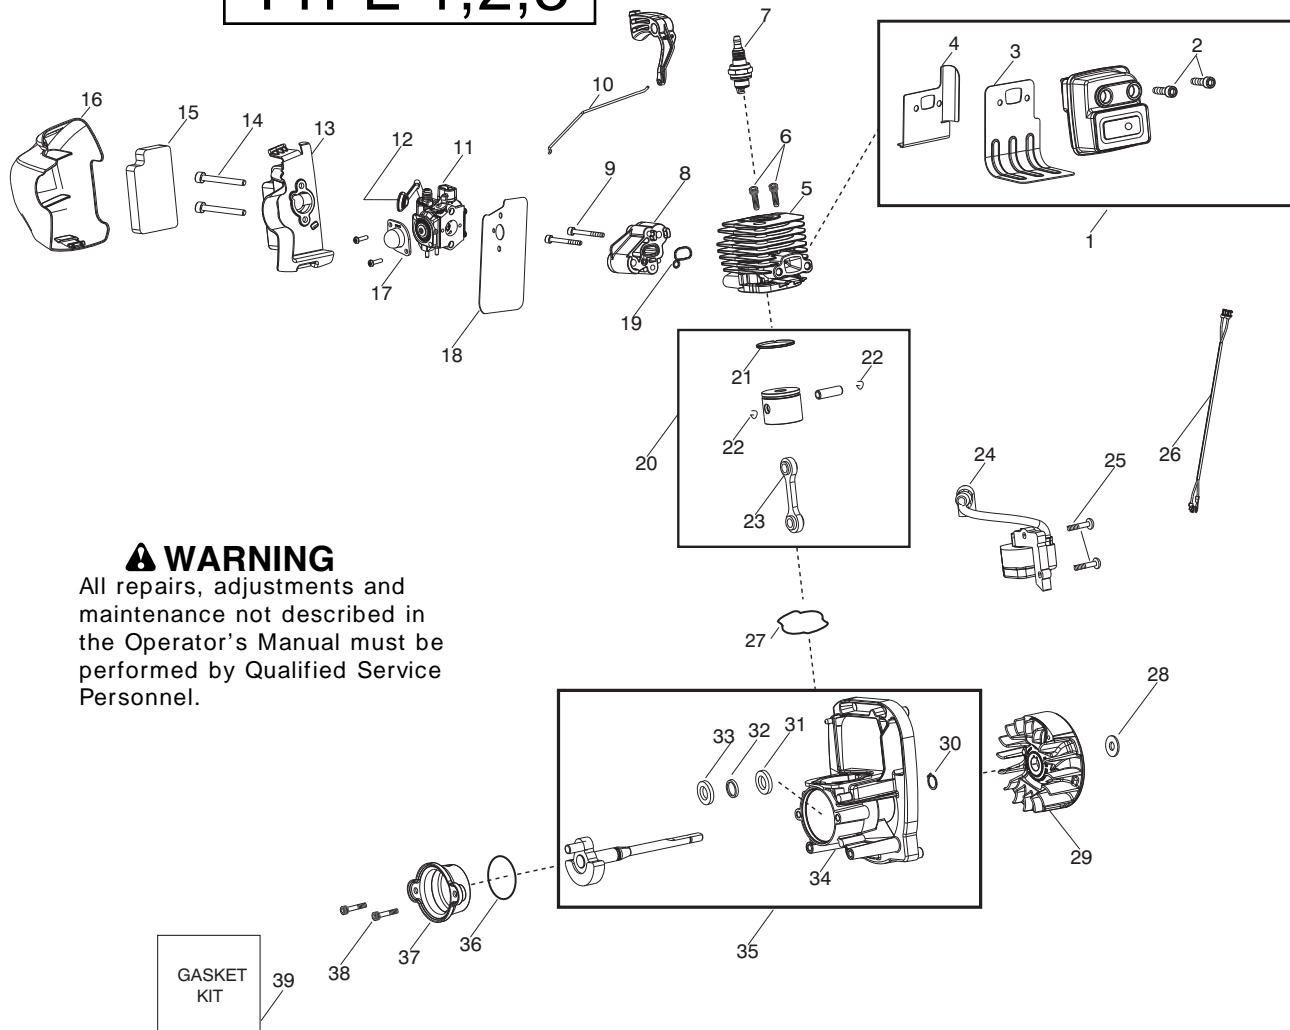

Parts List No. 576621801		 McGULLOCH PARTS LIST	MODEL MC200VS	
Date 4/19/12	Replaces 576621801 - 5/11/10		NOTE : Illustration may differ from actual model due to design changes.	Page: 2

TYPE 1,2,3

⚠ WARNING
All repairs, adjustments and maintenance not described in the Operator's Manual must be performed by Qualified Service Personnel.

Ref.	Part No.	Description	Ref.	Part No.	Description
1.	525592801	Assy - Muffler (Incl. 2,3,4)	23.	545081865	Kit - Assy. Connecting Rod
2.	530058982	Bolt	24.	545158001	Module - Ignition
3.	-----	Gasket (Ref.#39)	25.	530016357	Screw
4.	545098801	Shield - Muffler Heat	26.	545127601	Assy - Wire Harness
5.	545115301	Cylinder	27.	-----	O-Ring (Ref.#39)
6.	530015953	Bolt	28.	530015828	Washer
7.	952030249	Spark Plug (RCJ-6Y)	29.	-----	Assy - Flywheel
8.	545084901	Adapter - Carb.		545197301	(TYPE 1)
9.	530016441	Screw		530054115	(TYPE 2,3)
10.	545115501	Linkage - Throttle	30.	530015941	Retainer - Crankshaft
11.	545081855	Kit - Carb. Assy (WT875A) (Incl. 12,17)	31.	530055728	Bearing - Outer
12.	545157103	Lever- Choke (Red)	32.	530019264	Seal
13.	545112603	Base - Airbox	33.	530032125	Bearing - Inner
14.	530016429	Screw	34.	530012582	Assy - Crankcase (Incl. 31,32,33)
15.	545116801	Filter	35.	-----	Assy - Crankcase & Crankshaft (Incl. 30,34)
16.	545112702	Cover - Air Box Filter		545102102	(TYPE 1)
17.	530035497	Bulb - Purge (walbro 188-16)		579012701	(TYPE 2,3)
18.	-----	Gasket (Ref.#39)	36.	-----	O-Ring (Ref.#37,39)
19.	-----	O-Ring (Ref.#39)	37.	530057954	Assy - Rear Plug (Incl. 36)
20.	545081864	Kit - Piston / Connecting Rod (Incl. 21,22,23)	38.	530016386	Screw
21.	545154009	Ring - Piston	39.	545081832	Kit - Gasket (Incl. 3,18,19,27,36)
22.	530015162	Retainer - Wrist Pin			

✓ = New Part Number For This IPL

★ = Refer to the Service Reference Indicated for more information.(Located at the END of the IPL)