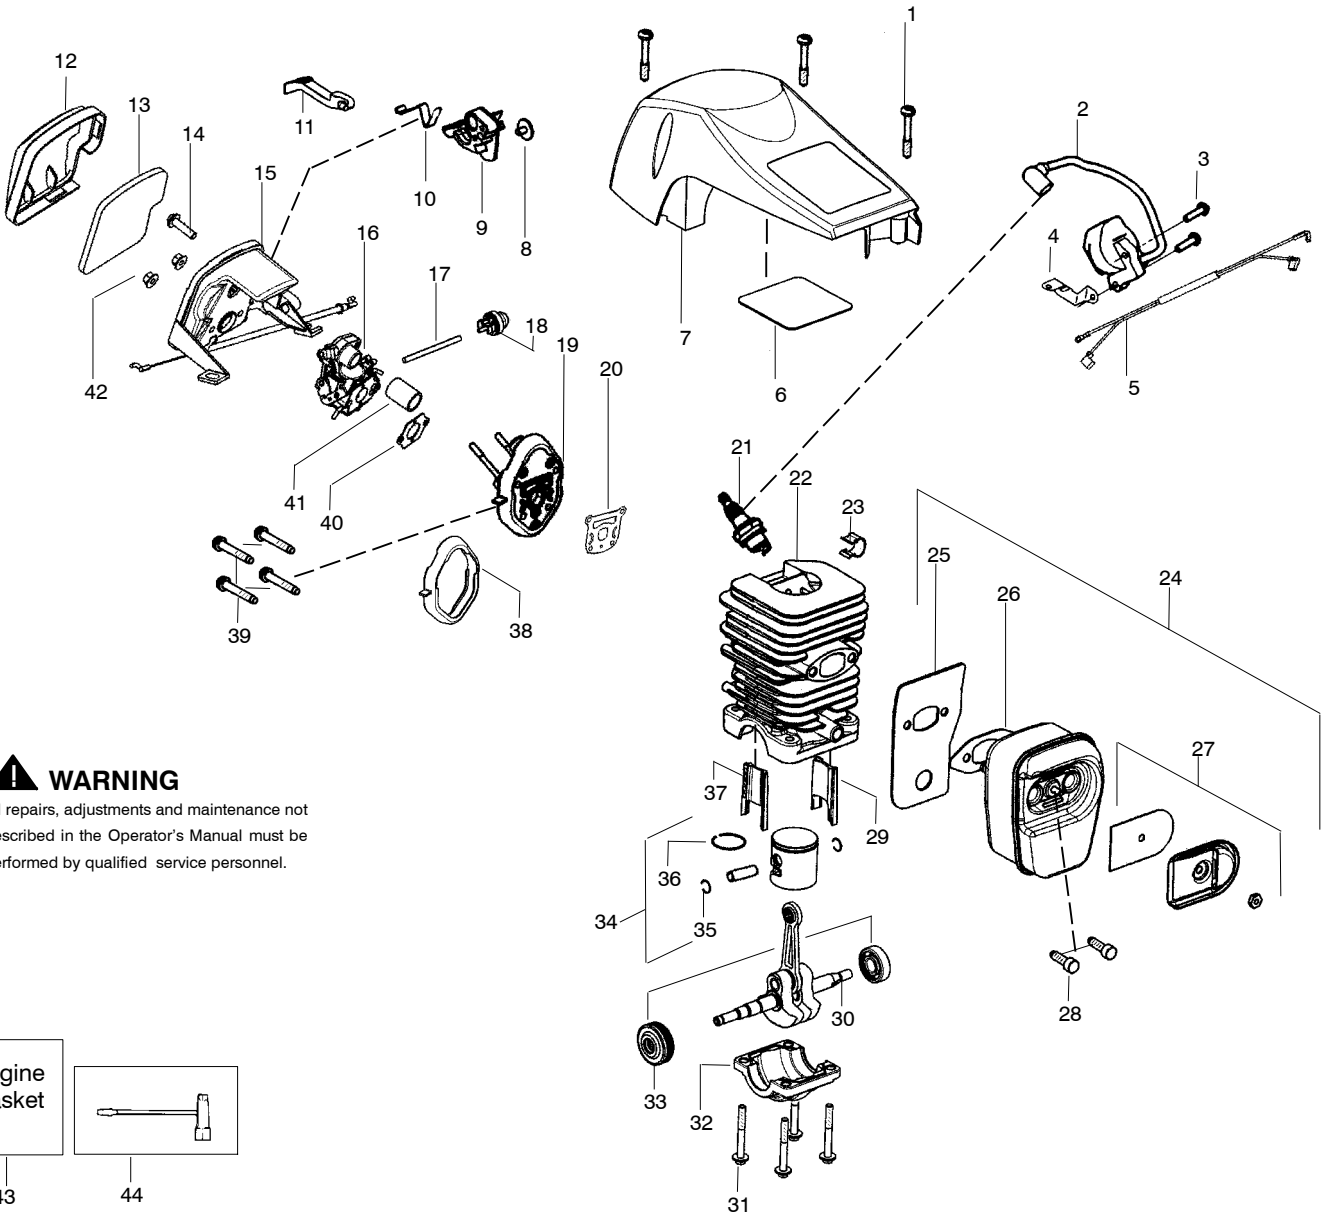

✓ = NEW PART NUMBER FOR THIS IPL

* = REFER TO THE SERVICE REFERENCE INDICATED FOR MORE INFORMATION. (LOCATED AT END OF IPL)

WARNING
 All repairs, adjustments and maintenance not described in the Operator's Manual must be performed by qualified service personnel.

Ref.	Part No.	Description	Ref.	Part No.	Description	Ref.	Part No.	Description
1.	530016153	Screw	20.	530071894	Gasket-cyl. o-ring (kit)	40.	530071894	Gasket-Carb. (kit)
2.	545115801	Module-Ignition	21.	952030150	Accy-Spark Plug (RCJ-7Y)	41.	530057926	Tube-Intake
3.	530016432	Screw	22.	530071884	Kit-Cylinder (Incl. 29,37)	42.	530016101	Nut-Carb.
4.	530058661	Strap-Ground	23.	530058660	Clip-High Tension Lead	43.	530071894	Kit-Gasket (Incl. 20,26,38,40)
5.	530057943	Assy-Wire Harness	24.	545081801	Kit-Muffler (Incl. 25,26,27,28)	44.	530031135	Scrench
6.	530059006	Reflector-Tape	25.	530057942	Backplate-Muffler	Not Shown		
7.	545045801	Shield-Cylinder(Incl.1,6)	26.	530071894	Gasket-Muffler (kit)	---		Manual-Operator
8.	530016080	Screw	27.	545081701	Kit-Spark Arrestor	115292226		Euro 1
9.	530057891	Lever-Ignition Switch	28.	530016338	Bolt-Muffler	115292326		Euro 2
10.	530057908	Spring-Ignition Switch	29.	545015301	Insert-Left (black) Cyl.	115292426		Euro 3
11.	530059399	Knob-Choke	30.	545112901	Assy-Crankshaft/Rod	115292526		Euro 4
12.	530059001	Cover-Air Filter	31.	530016417	Bolt	115292626		Euro 5
13.	530057869	Filter-Air	32.	530057941	Cap-Crankcase	✓ 115439756		Russian
14.	530016425	Screw	33.	530056363	Assy-Bearing/Seal	115434910		Scan
15.	545046901	Housing-Air Filter w/cable	34.	530071883	Kit-Piston (Incl. 35,36)	✓ 577923701		Decal-Warning
16.	---	Carburetor	35.	530015697	Retainer-Piston Pin			
	545070601	Zama W26b (Incl. 18)	36.	530038729	Ring-Piston			
17.	530069247	Kit-Fuel Line (Small)	37.	545015401	Insert-Right (gray)Cyl.			
18.	530047721	Bulb-Purge "snap-in"	38.	530071894	Seal-Adaptor (kit)			
19.	530071889	Kit-Carb. Adaptor (Incl. # 20,38,41)"	39.	530016426	Screw			