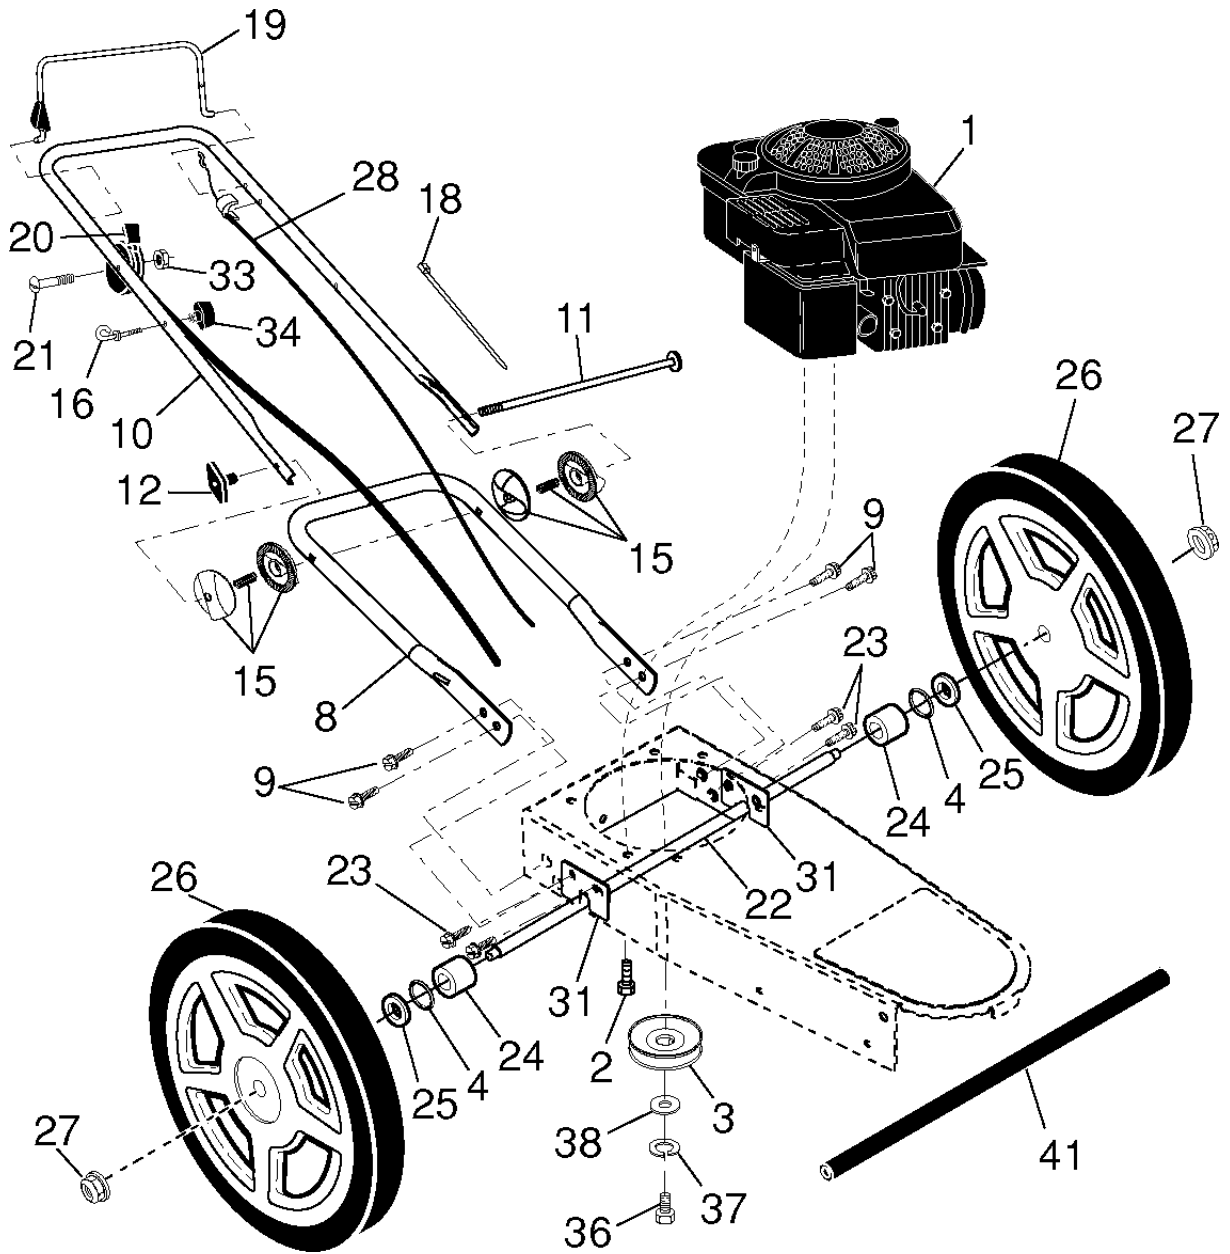

SPARE PARTS LIST

TRIMMERS/EDGERS

MWT420, 96171000302, 2013-11

COVER

MWT420, 96171000302, 2013-11

Ref	Part No	Description	Remark	QTY KIT
1	532 18 67-60	CHASSIS ASSEMBLY		1
2	532 18 22-19	TRIMMER LINE		1
3	532 17 37-15	SCREW		1
4	532 18 54-76	V-BELT		1
5	532 18 67-51	BRACKET		1
6	532 16 60-42	PULLEY		1
7	532 17 37-16	BOLT		1
8	873 93 06-00	NUT		1
9	532 16 60-43	PULLEY		1
10	532 16 08-29	BOLT		1
11	873 93 05-00	NUT		1
12	532 17 37-17	SPACER		1
13	532 17 47-19	BOLT		1
14	532 40 91-49	NUT		1
15	532 17 38-11	SPRING		1
16	584 95 32-01	DEFLECTOR		1
17	817 06 04-10	SCREW		1
18	532 17 88-48	SCREW		1
19	532 19 95-74	KEEPER		1
20	581 81 93-01	COVER		1
21	532 14 97-46	SCREW		1
22	873 61 06-00	NUT		1
23	532 85 02-63	WASHER		1
24	819 12 12-14	WASHER		1
25	532 18 03-40	PULLEY		1
26	532 17 25-51	SPACER		1
27	532 17 45-49	BEARING		1
28	532 17 25-20	JACKSHAFT		1
29	532 18 67-52	COVER		1
30	532 17 45-43	SPINDLE HOUSING ASSEMBL		1 27
31	532 17 45-81	RETAINING RING		1
32	532 17 39-73	SPRING		1
33	532 17 25-19	LOCKING PLATE		1
34	532 18 03-38	CARRIER PLATE ASSEMBLY		1
35	532 18 22-17	CUP		1 27,37,38
36	532 17 25-16	COVER		1
37	532 17 45-80	RETAINING RING		1
38	532 17 25-23	CUP		1
39	532 18 03-34	BOLT		1
40	532 18 03-33	SPINDLE		1 22-28,30-39
41	532 17 40-29	SPACER		1
43	532 17 40-42	DECAL		1
44	532 18 74-58	LABEL		1
45	532 18 67-53	BELT KEEPER, BOTTOM		1
46	817 06 04-08	SCREW		1
47	532 18 22-05	DECAL		1
	532 41 25-90	DECAL	NOT SHOWN	1