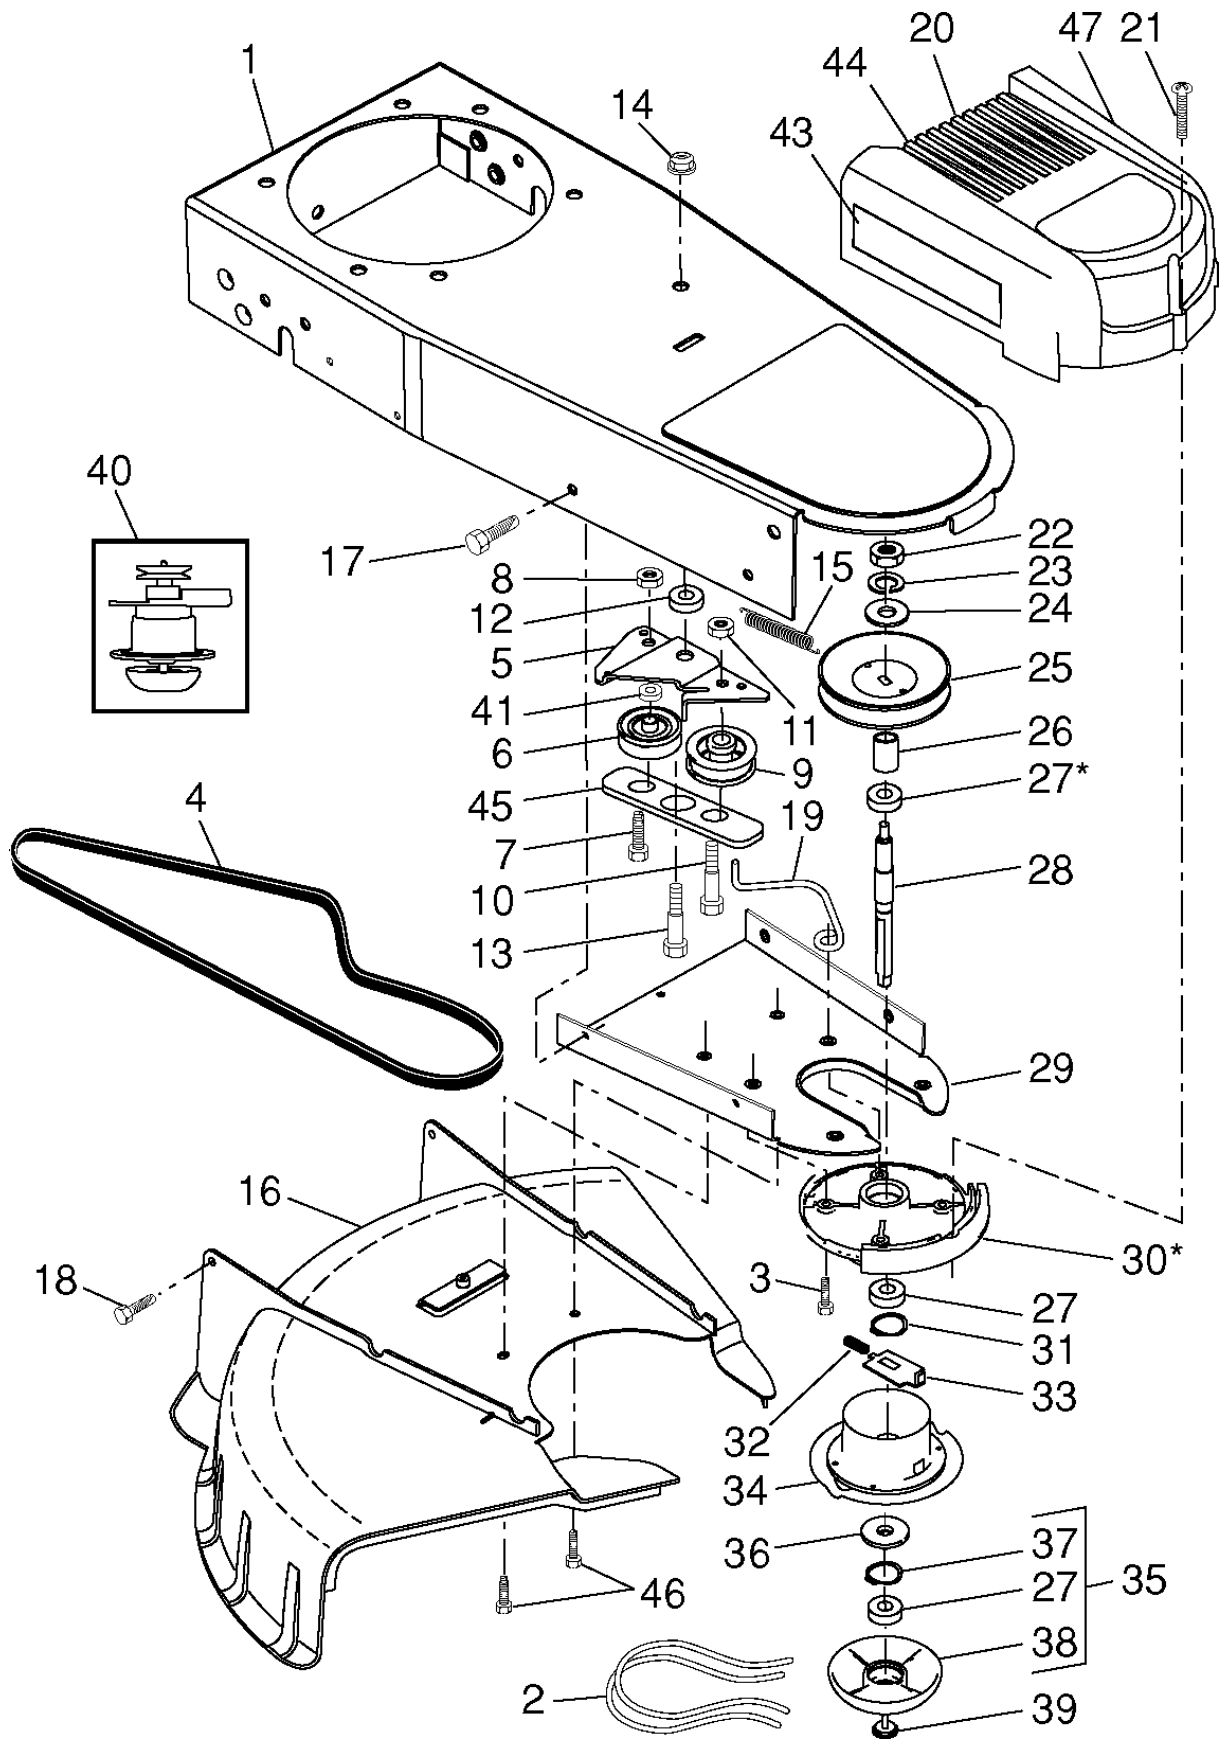

SPARE PARTS LIST

TRIMMERS/EDGERS

MWT420, 96171000302, 2013-11

COVER

MWT420, 96171000302, 2013-11

Ref	Part No	Description	Remark	QTY KIT
1	532 18 67-60	CHASSIS ASSEMBLY		1
2	532 18 22-19	TRIMMER LINE		1
3	532 17 37-15	SCREW		1
4	532 18 54-76	V-BELT		1
5	532 18 67-51	BRACKET		1
6	532 16 60-42	PULLEY		1
7	532 17 37-16	BOLT		1
8	873 93 06-00	NUT		1
9	532 16 60-43	PULLEY		1
10	532 16 08-29	BOLT		1
11	873 93 05-00	NUT		1
12	532 17 37-17	SPACER		1
13	532 17 47-19	BOLT		1
14	532 40 91-49	NUT		1
15	532 17 38-11	SPRING		1
16	584 95 32-01	DEFLECTOR		1
17	817 06 04-10	SCREW		1
18	532 17 88-48	SCREW		1
19	532 19 95-74	KEEPER		1
20	581 81 93-01	COVER		1
21	532 14 97-46	SCREW		1
22	873 61 06-00	NUT		1
23	532 85 02-63	WASHER		1
24	819 12 12-14	WASHER		1
25	532 18 03-40	PULLEY		1
26	532 17 25-51	SPACER		1
27	532 17 45-49	BEARING		1
28	532 17 25-20	JACKSHAFT		1
29	532 18 67-52	COVER		1
30	532 17 45-43	SPINDLE HOUSING ASSEMBL		1 27
31	532 17 45-81	RETAINING RING		1
32	532 17 39-73	SPRING		1
33	532 17 25-19	LOCKING PLATE		1
34	532 18 03-38	CARRIER PLATE ASSEMBLY		1
35	532 18 22-17	CUP		1 27,37,38
36	532 17 25-16	COVER		1
37	532 17 45-80	RETAINING RING		1
38	532 17 25-23	CUP		1
39	532 18 03-34	BOLT		1
40	532 18 03-33	SPINDLE		1 22-28,30-39
41	532 17 40-29	SPACER		1
43	532 17 40-42	DECAL		1
44	532 18 74-58	LABEL		1
45	532 18 67-53	BELT KEEPER, BOTTOM		1
46	817 06 04-08	SCREW		1
47	532 18 22-05	DECAL		1
	532 41 25-90	DECAL	NOT SHOWN	1