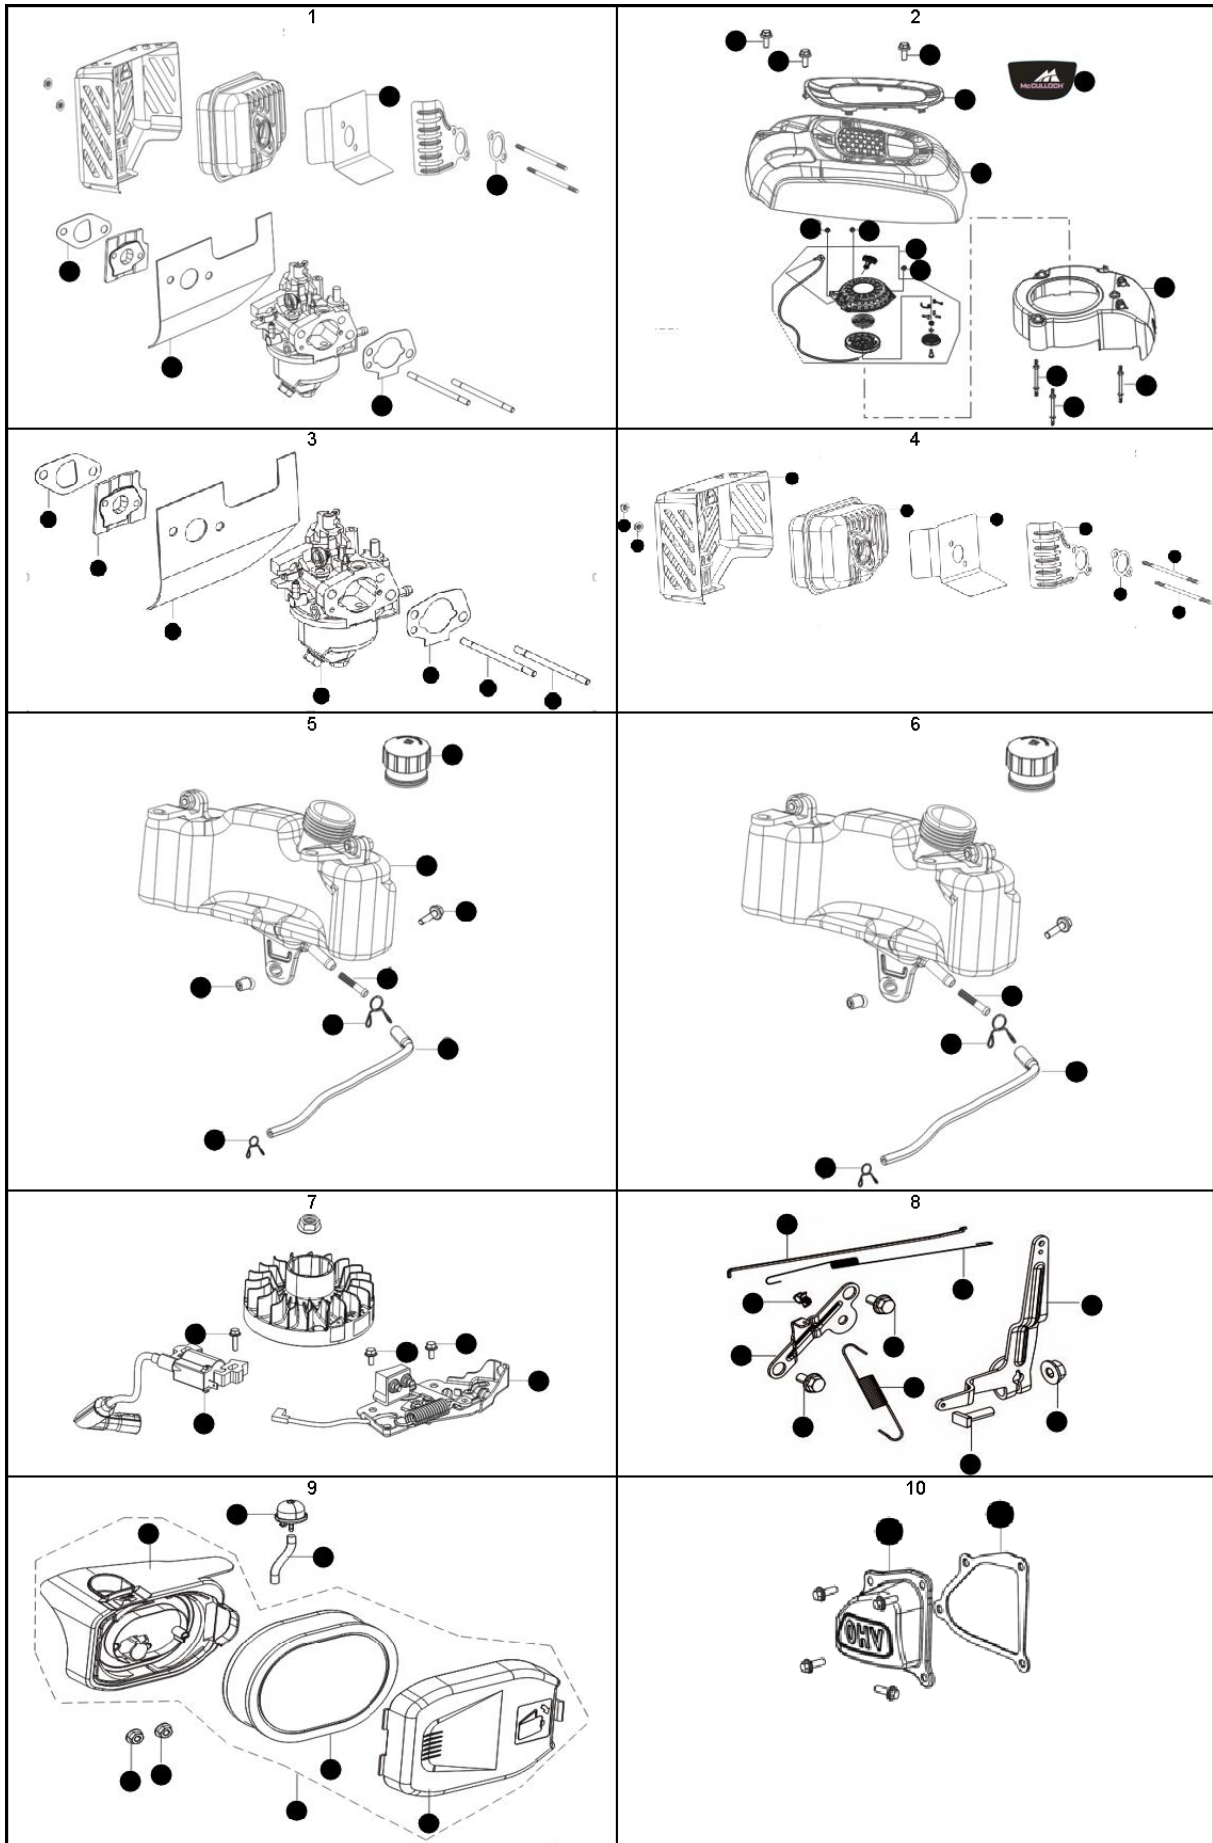

SPARE PARTS LIST

LAWN MOWERS: CONSUMER
WALK-BEHINDS

M53-150WR Classic, 96708760100,
2017-02

ENGINE

M53-150WR Classic, 96708760100, 2017-02

Ref	Part No	Description	Remark	QTY KIT
1	579 82 90-02	GASKET KIT		1
2	579 82 90-03	SHROUD KIT		1
3	579 82 90-04	CARBURETTOR KIT		1
4	579 82 90-05	MUFFLER KIT		1
5	579 82 90-06	FUEL TANK KIT		1
6	579 82 90-07	FUEL FILTER KIT		1
7	579 82 90-08	IGNITION KIT		1
8	579 82 90-09	GOVERNOR KIT		1
9	579 82 90-10	AIR INTAKE KIT		1
10	579 82 90-11	CYLINDER HEAD KIT		1
-	579 82 90-12	DIPSTICK		1
-	579 82 90-13	AIR FILTER		1
-	579 82 02-14	FUEL CAP		1